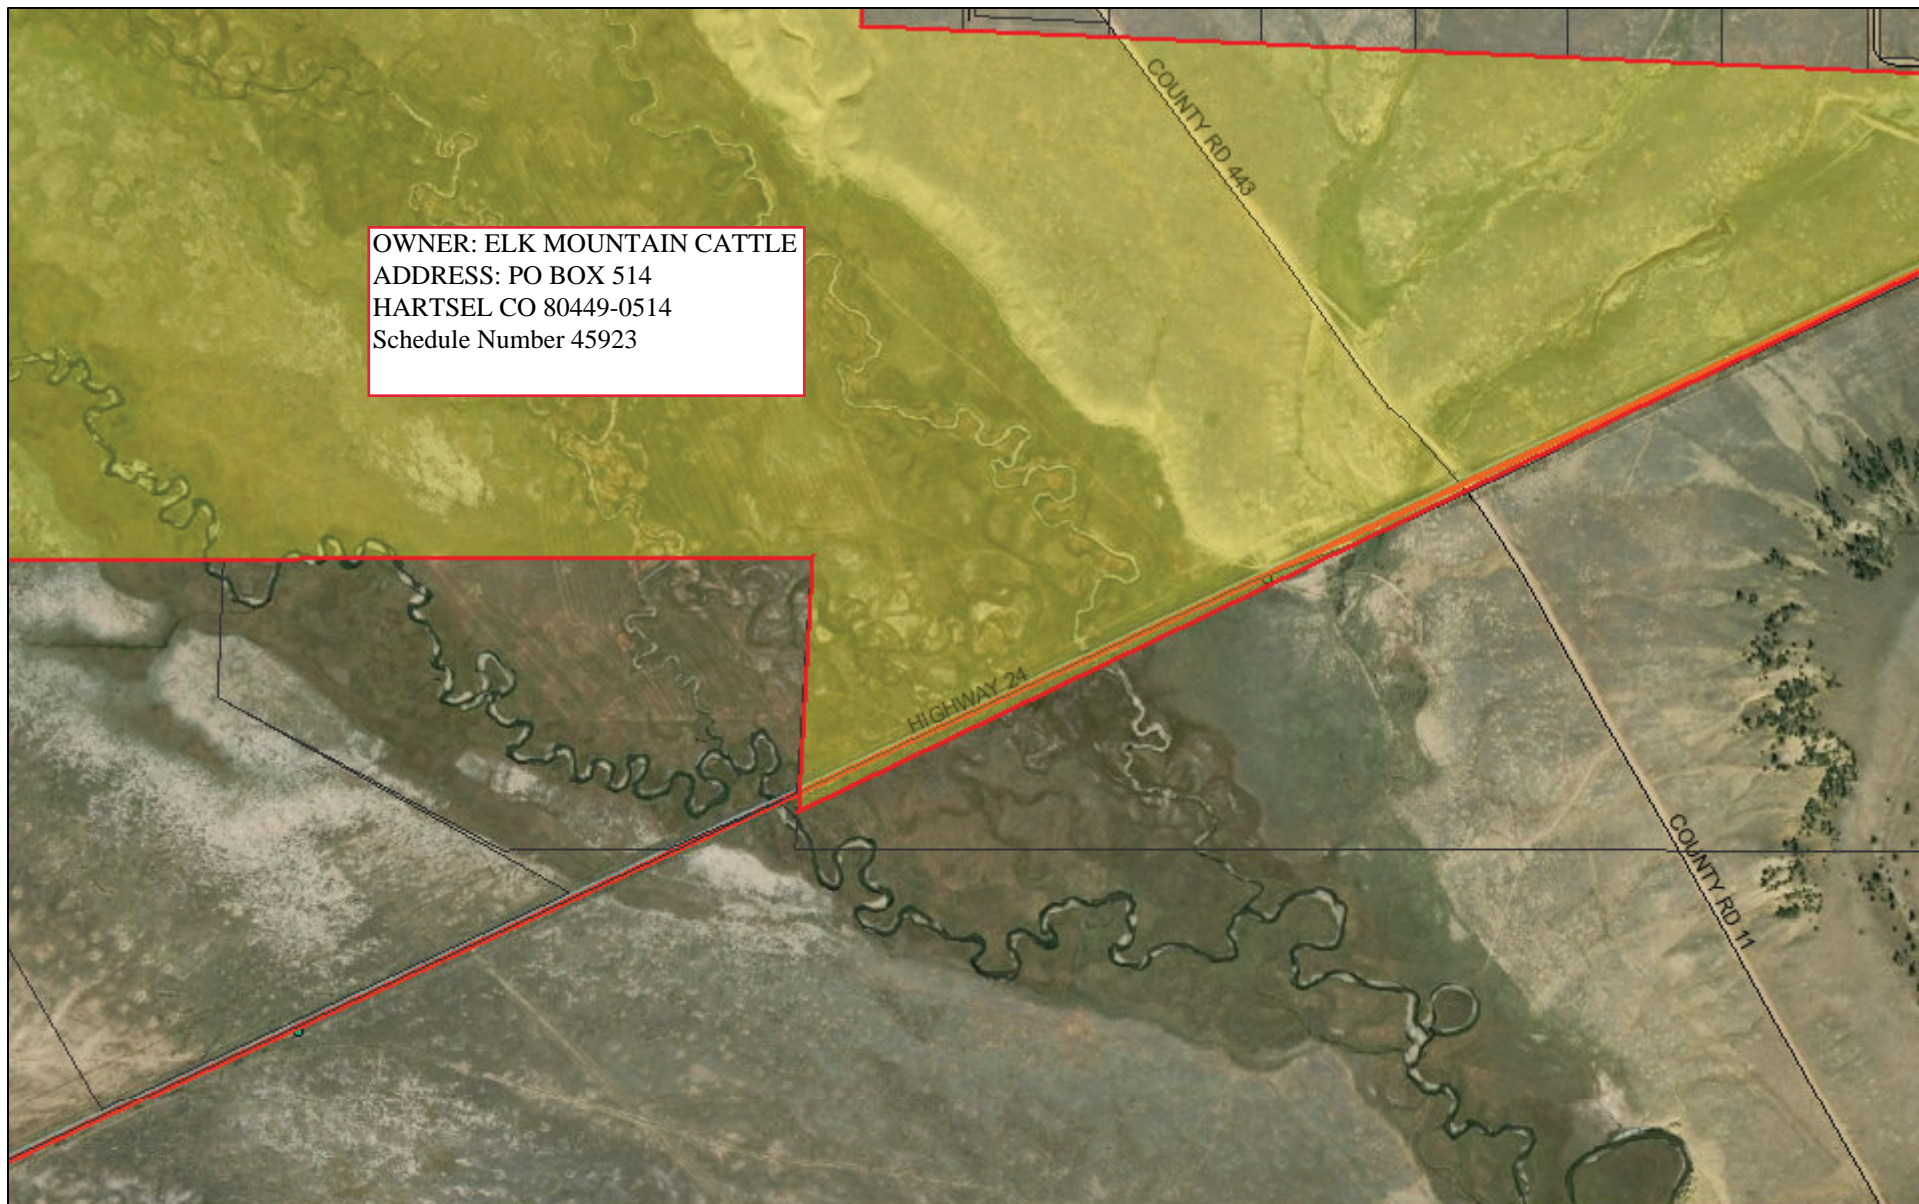

H-13-N north side

May 29, 2020

TaxParcel PARK

COUNTIES

1:13,373

Source: Esri, DigitalGlobe, GeoEye, Earthstar Geographics, CNES/Airbus DS, USDA, USGS, AeroGRID, IGN, and the GIS User Community