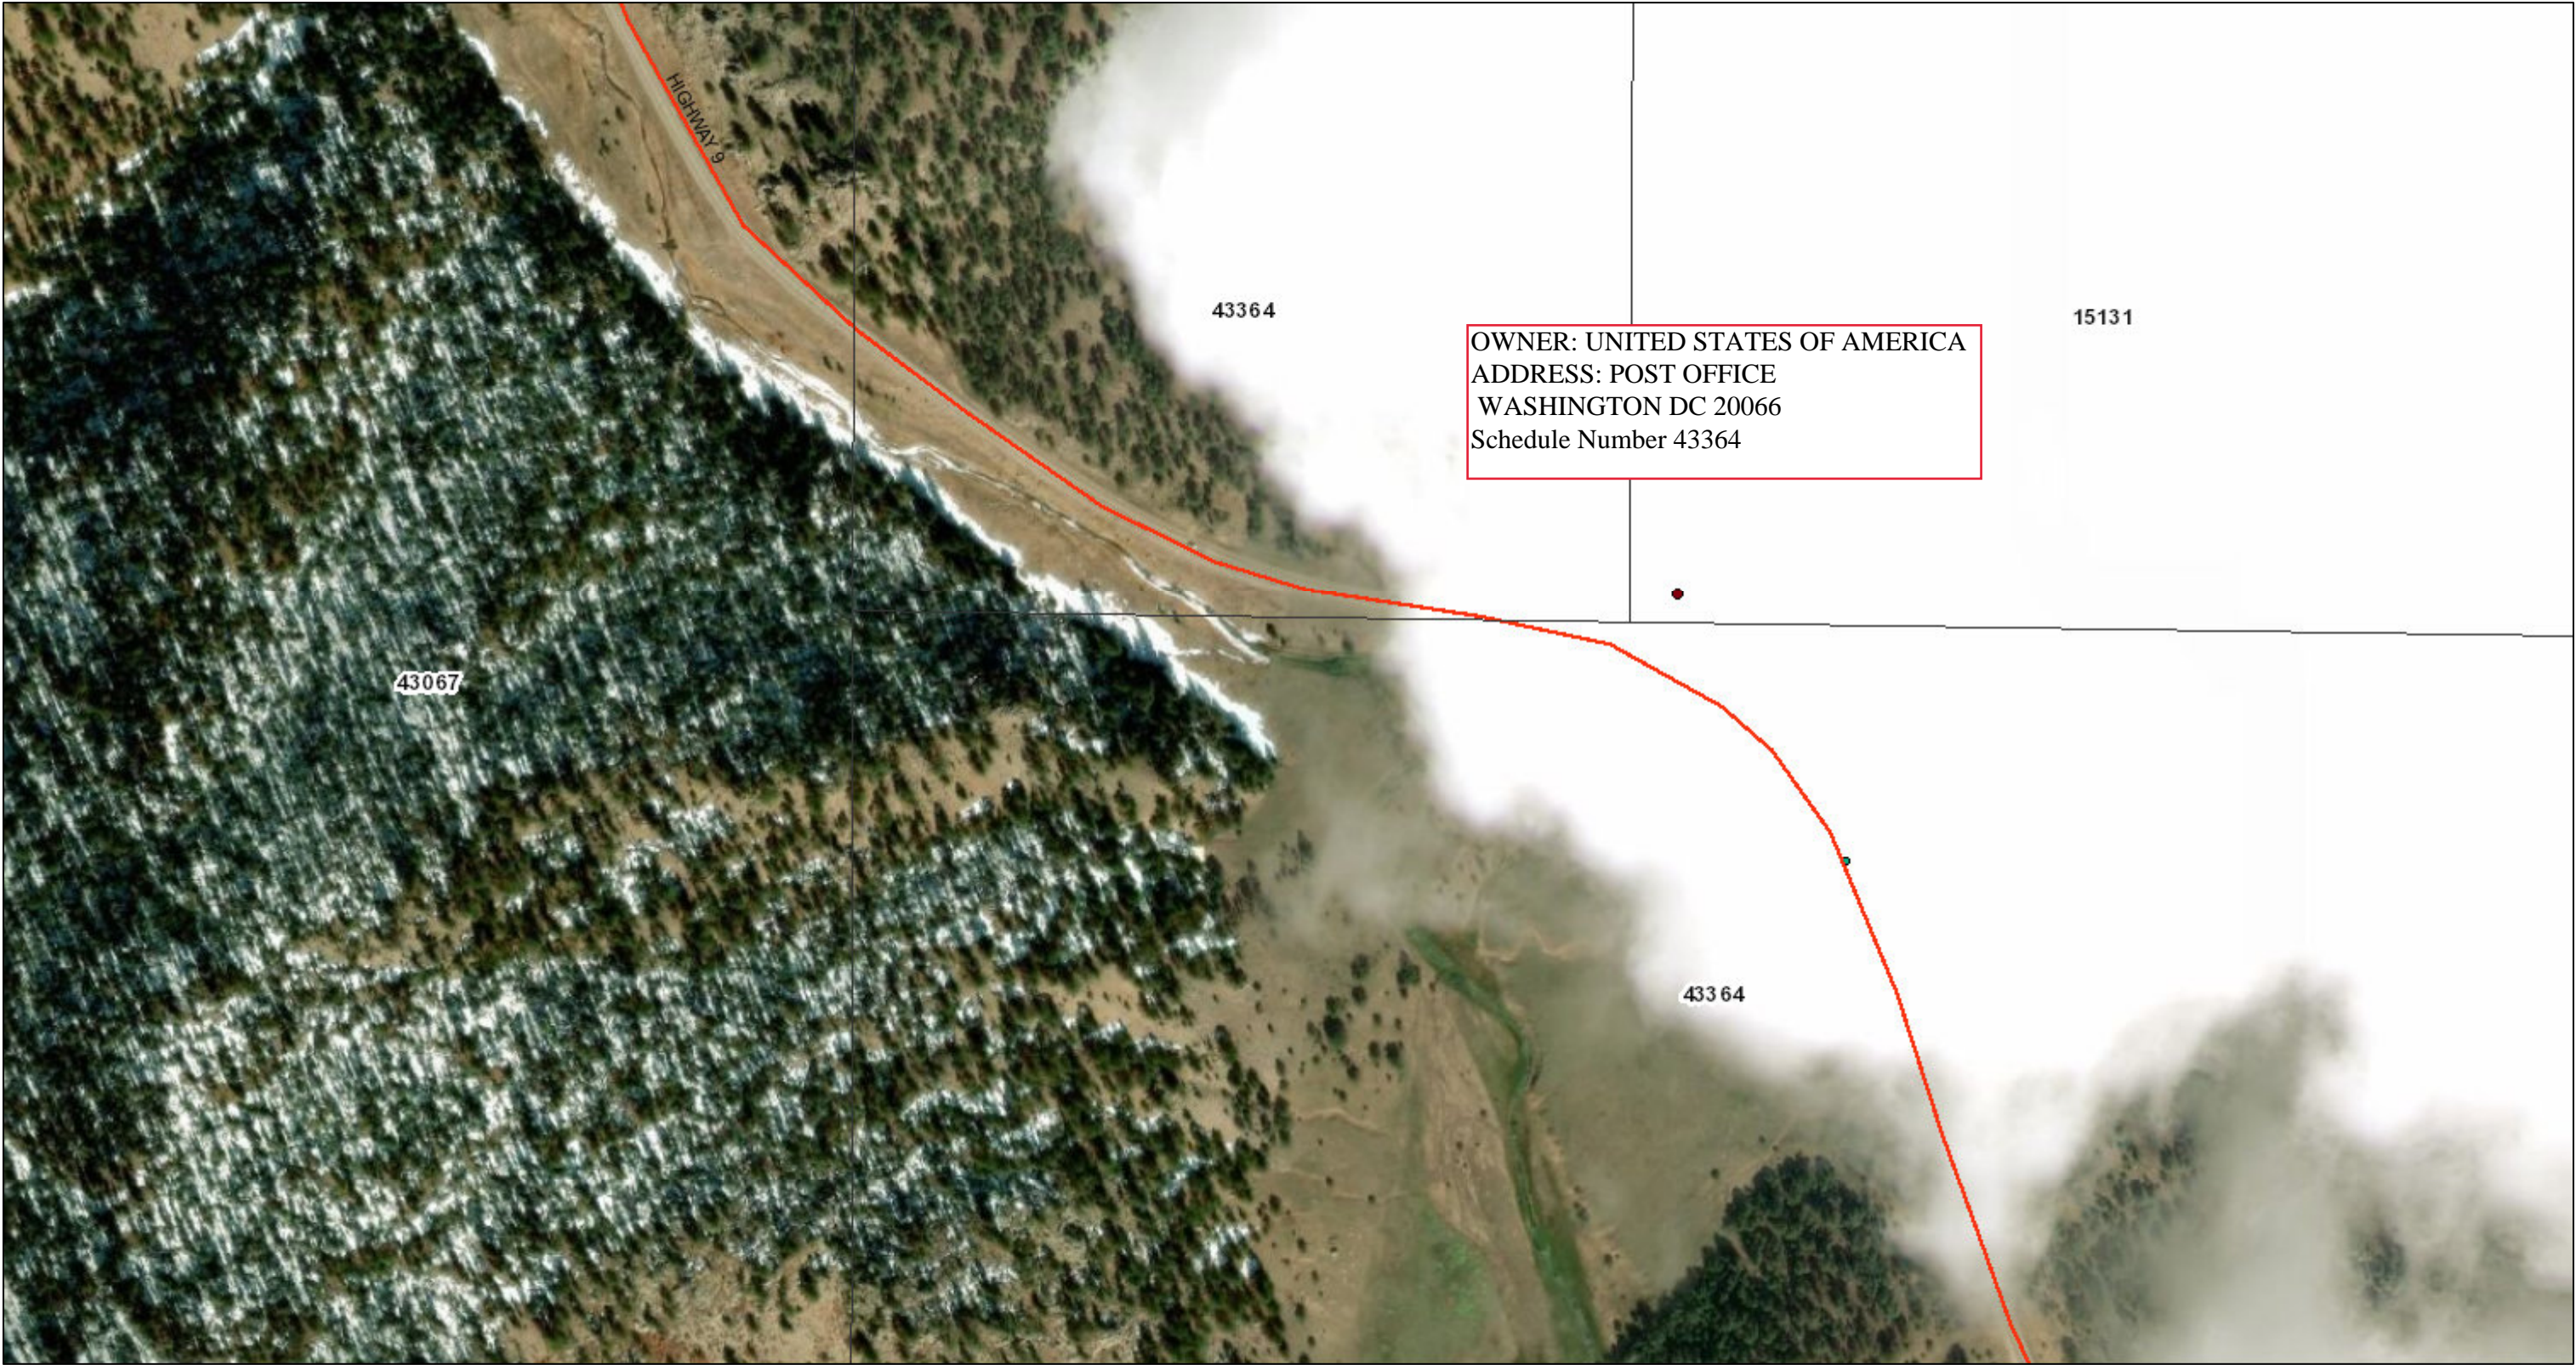

# J-14-C both sides

May 29, 2020

1:4,246

- Primary\_Address
- TaxParcel
- COUNTIES**
- PARK
- ALLEY
- COUNTY RD
- DRIVEWAY
- FOREST SERVICE RD
- LOCAL
- PRIVATE
- ST HWY
- TRAIL
- UNNAMED STREET
- US HWY
- USFS Park County Roads

- World Imagery
- Low Resolution 15m Imagery
- High Resolution 60cm Imagery
- High Resolution 30cm Imagery
- Citations

Source: Esri, DigitalGlobe, GeoEye, Earthstar Geographics, CNES/Airbus DS, USDA, USGS, AeroGRID, IGN, and the GIS User Community  
 USFS Forest Service, Park County  
 Park County GIS, Northline GIS