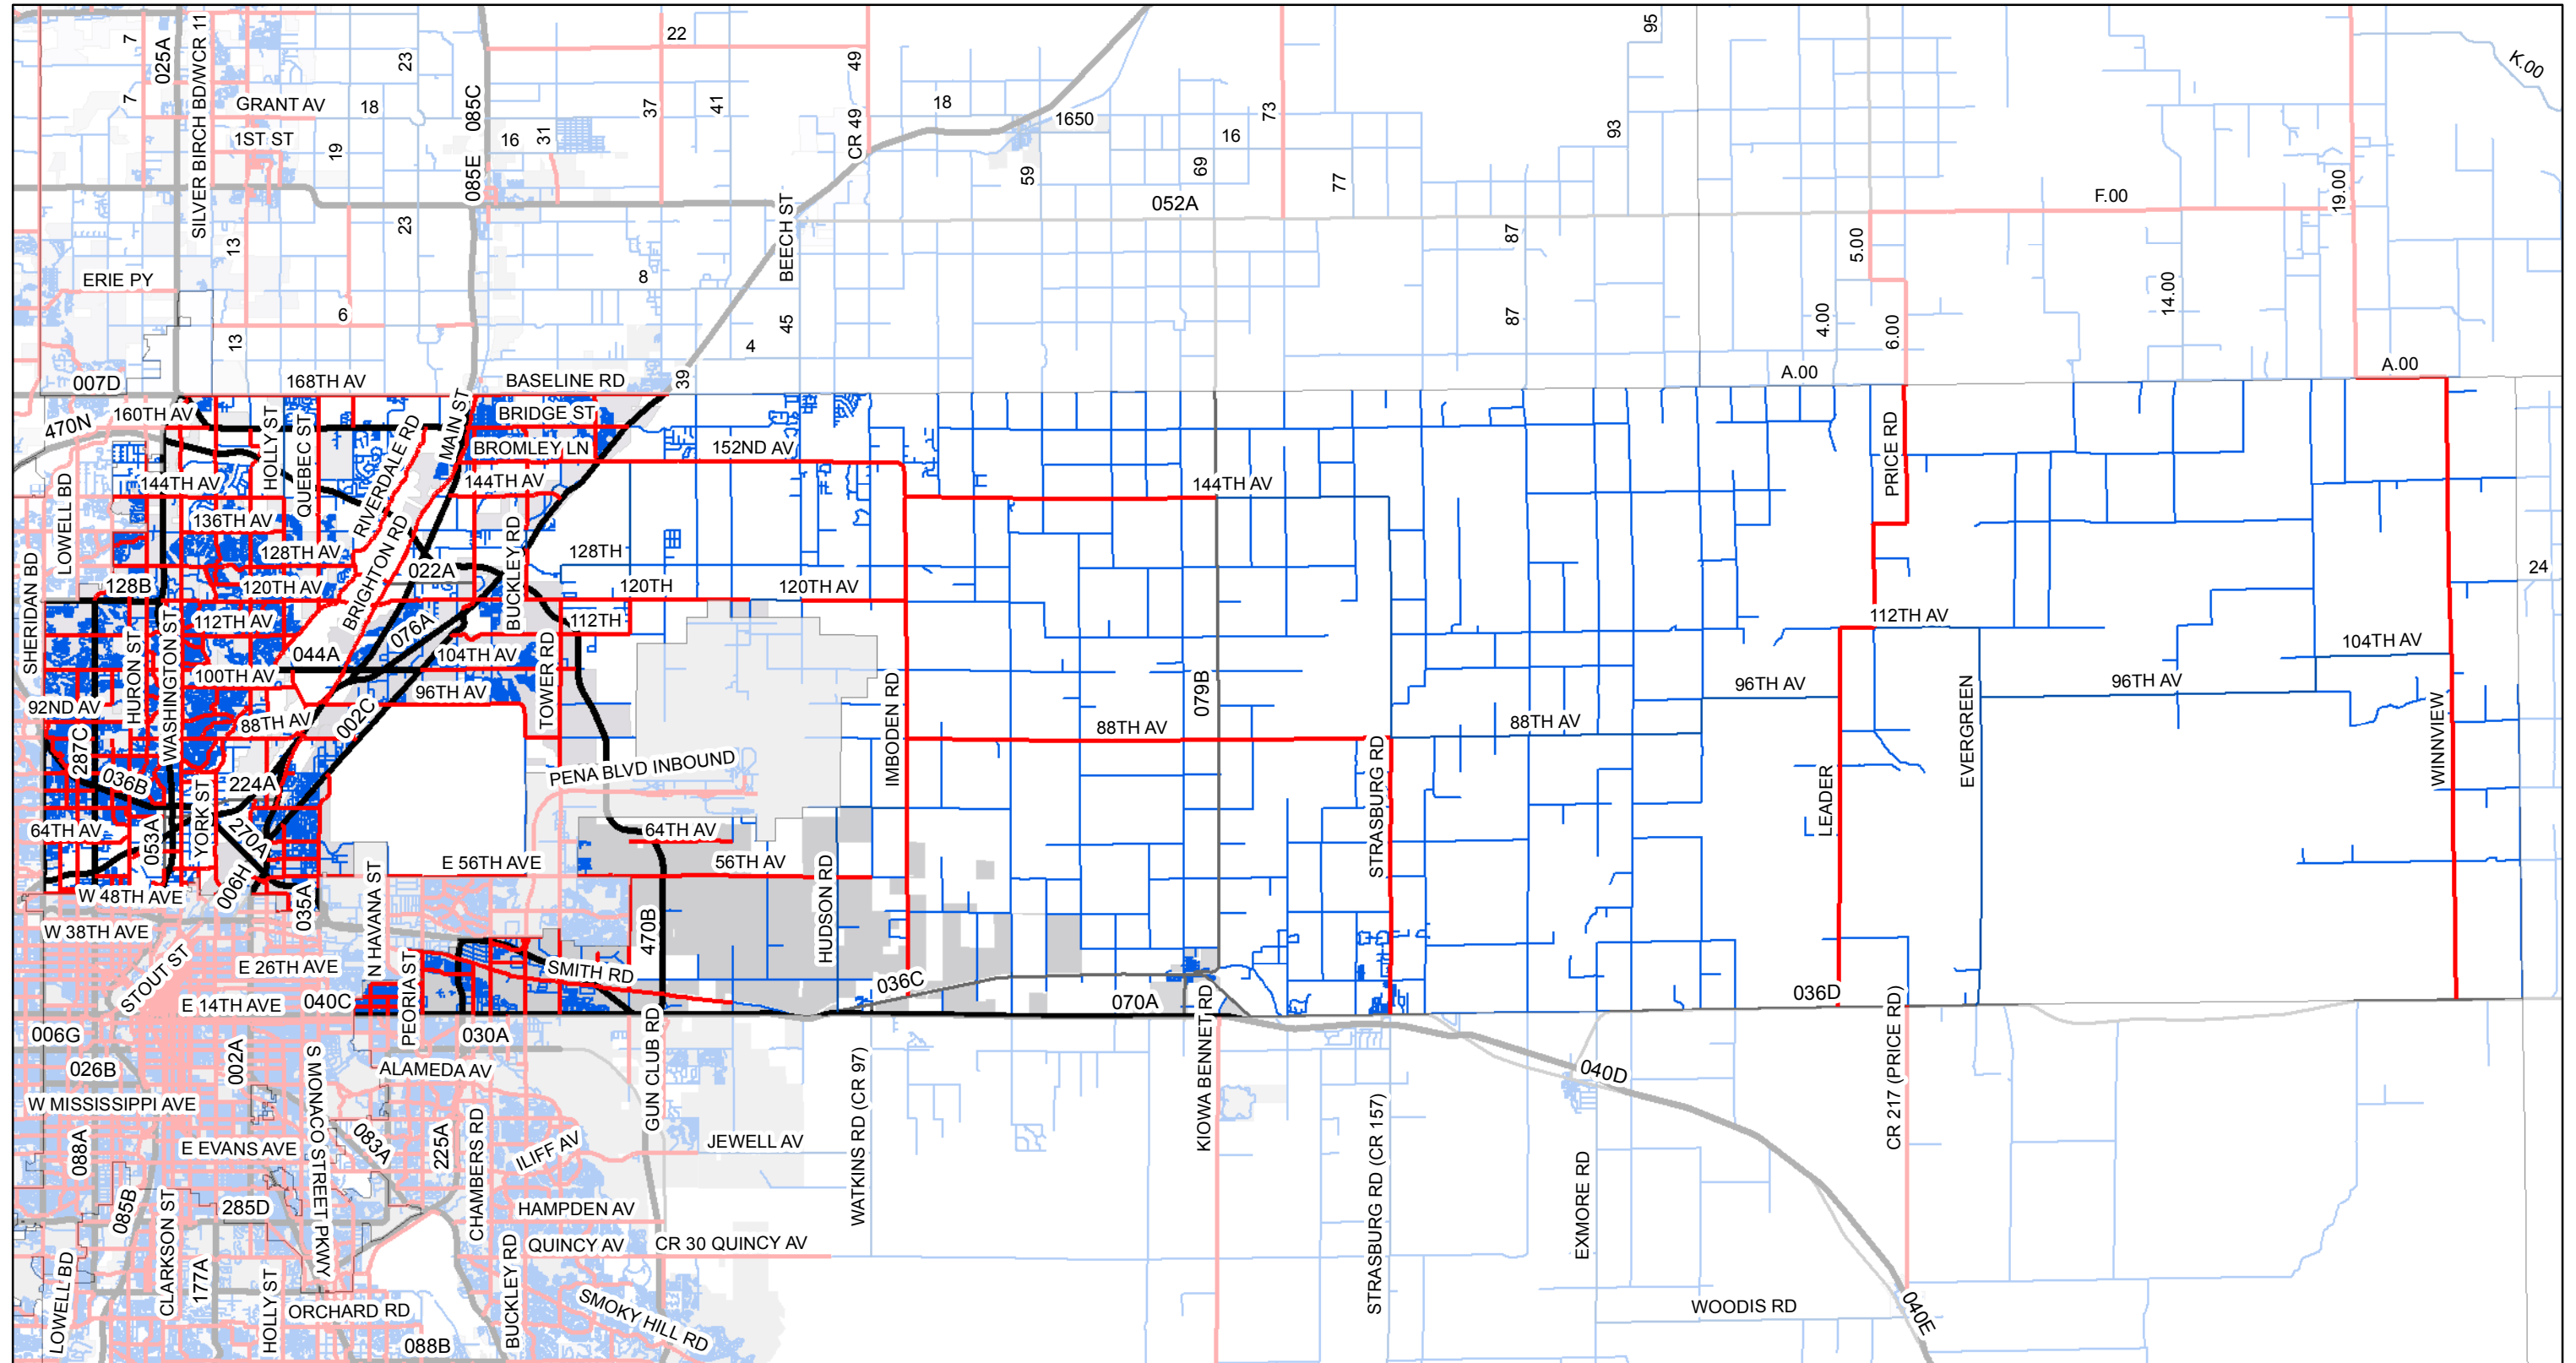

Adams County Federal Aid Roads

- National Highway System
- Federal Aid Local Roads
- Highway
- Local Roads

0 4.25 8.5 17 Miles