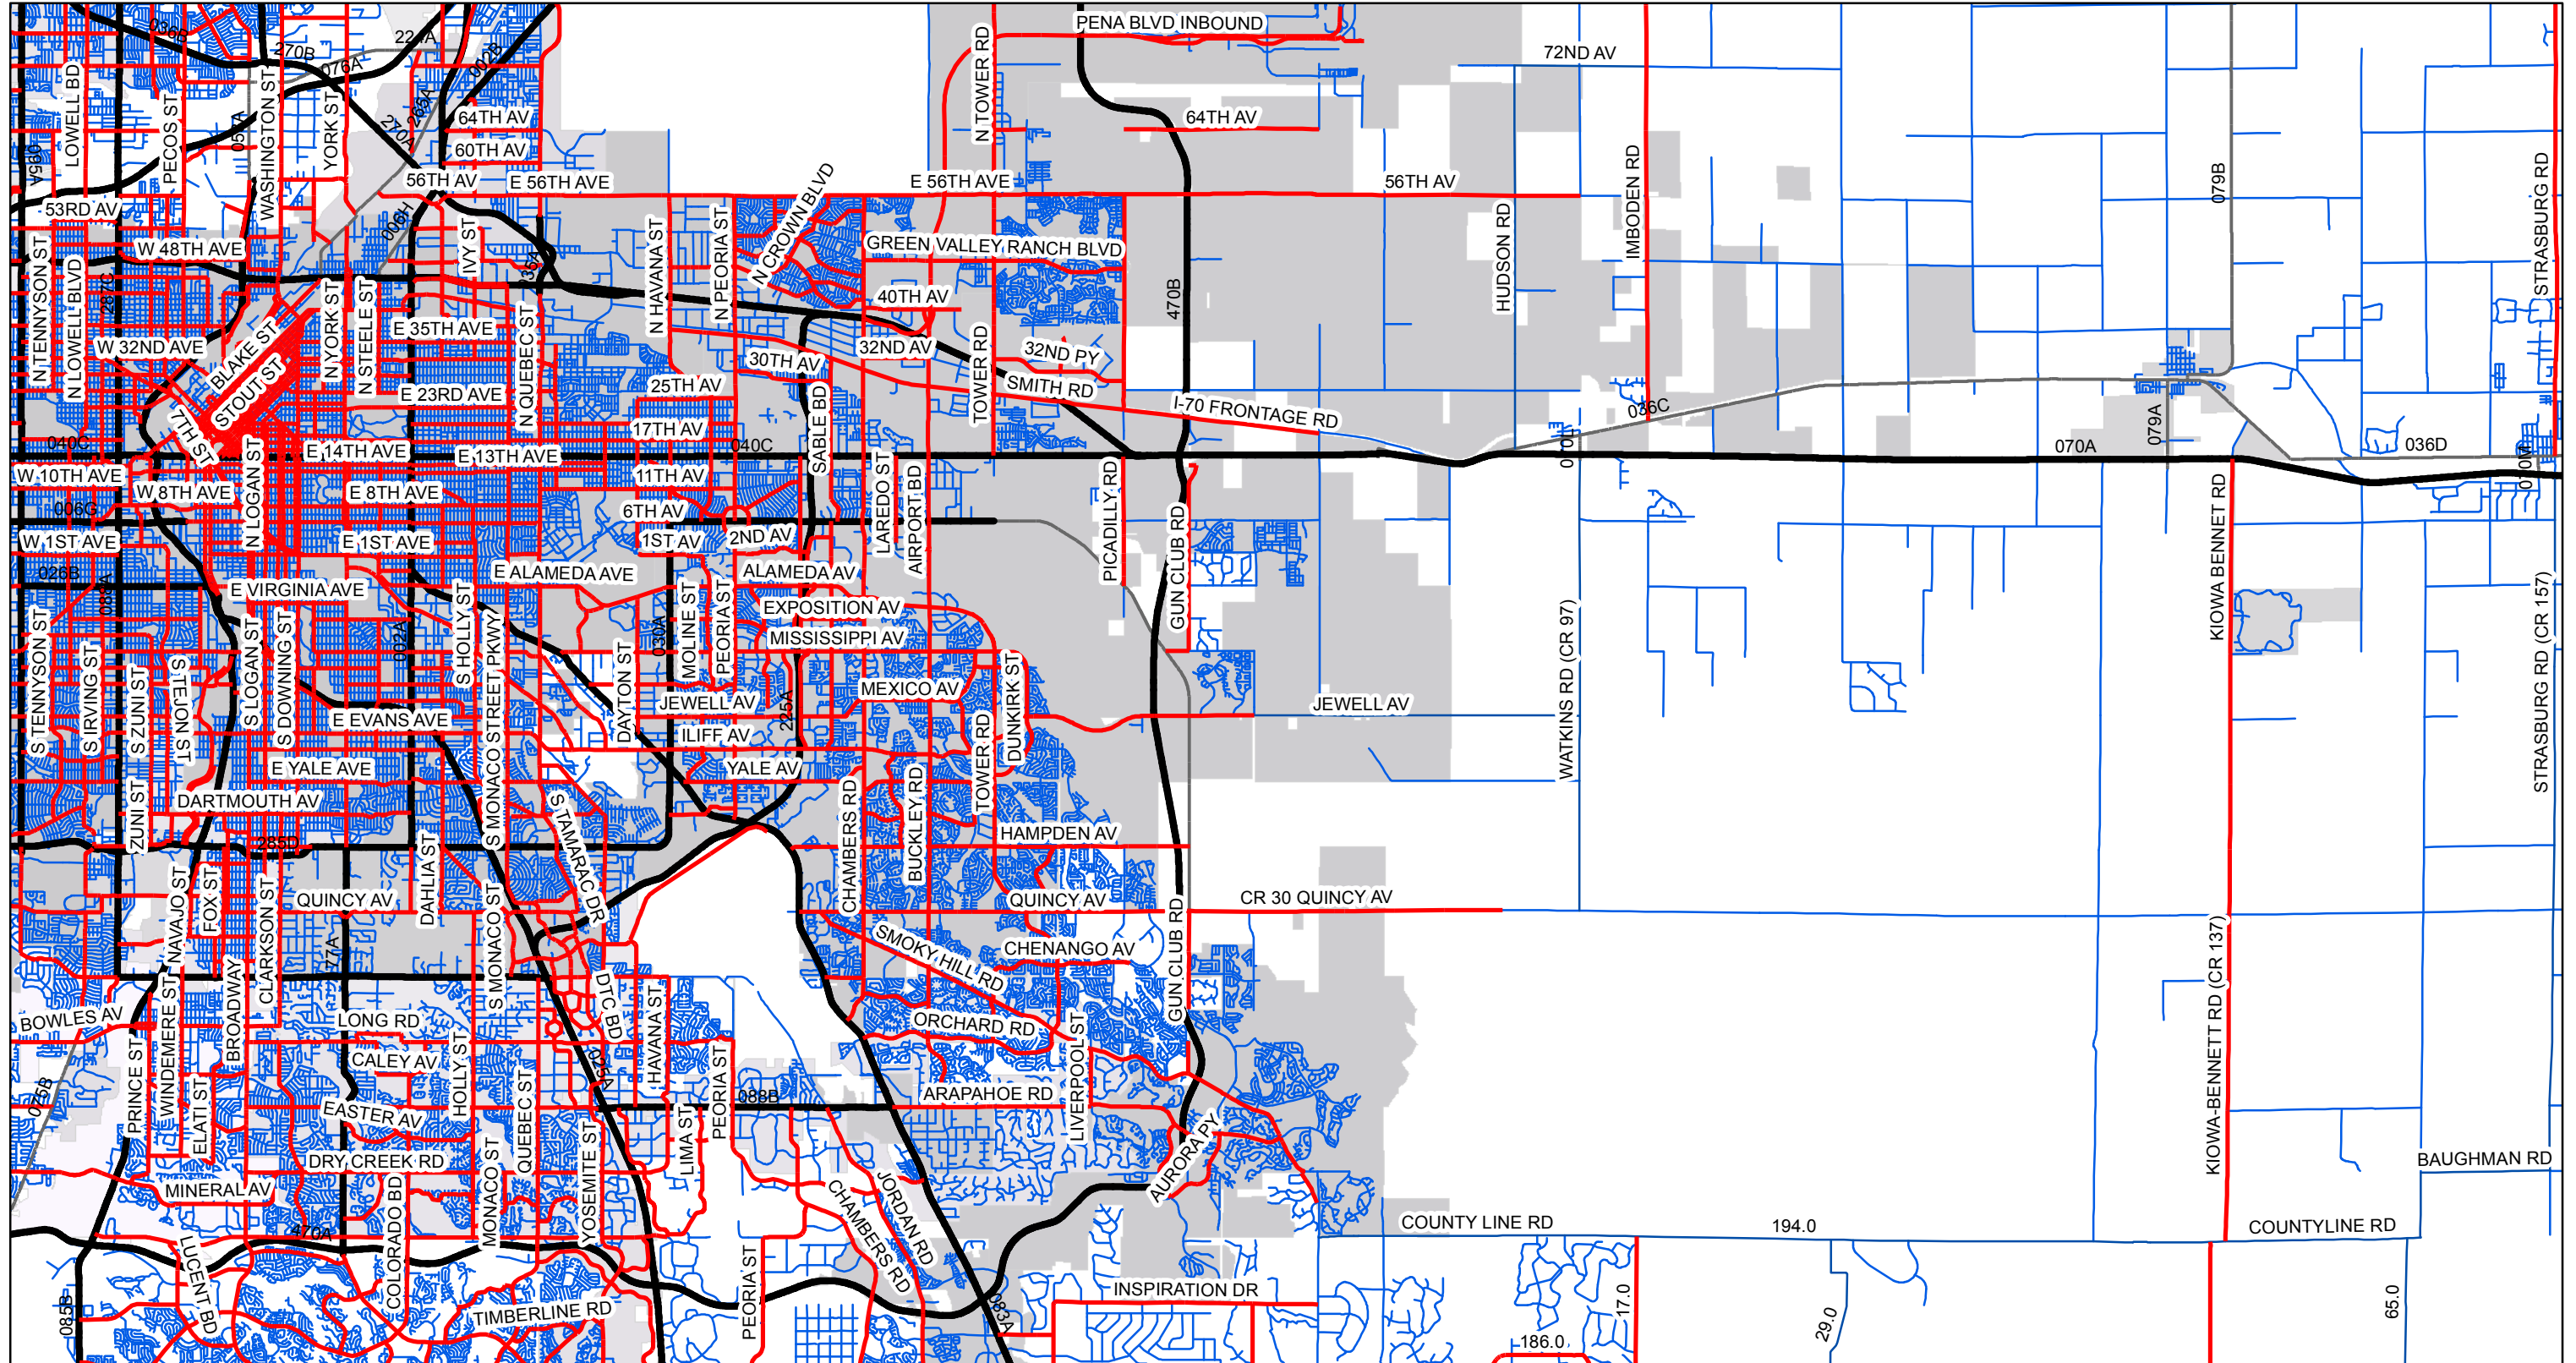

# Aurora Federal Aid Roads

- National Highway System
- Federal Aid Local Roads
- Highway
- Local Roads

0 2.25 4.5 9 Miles