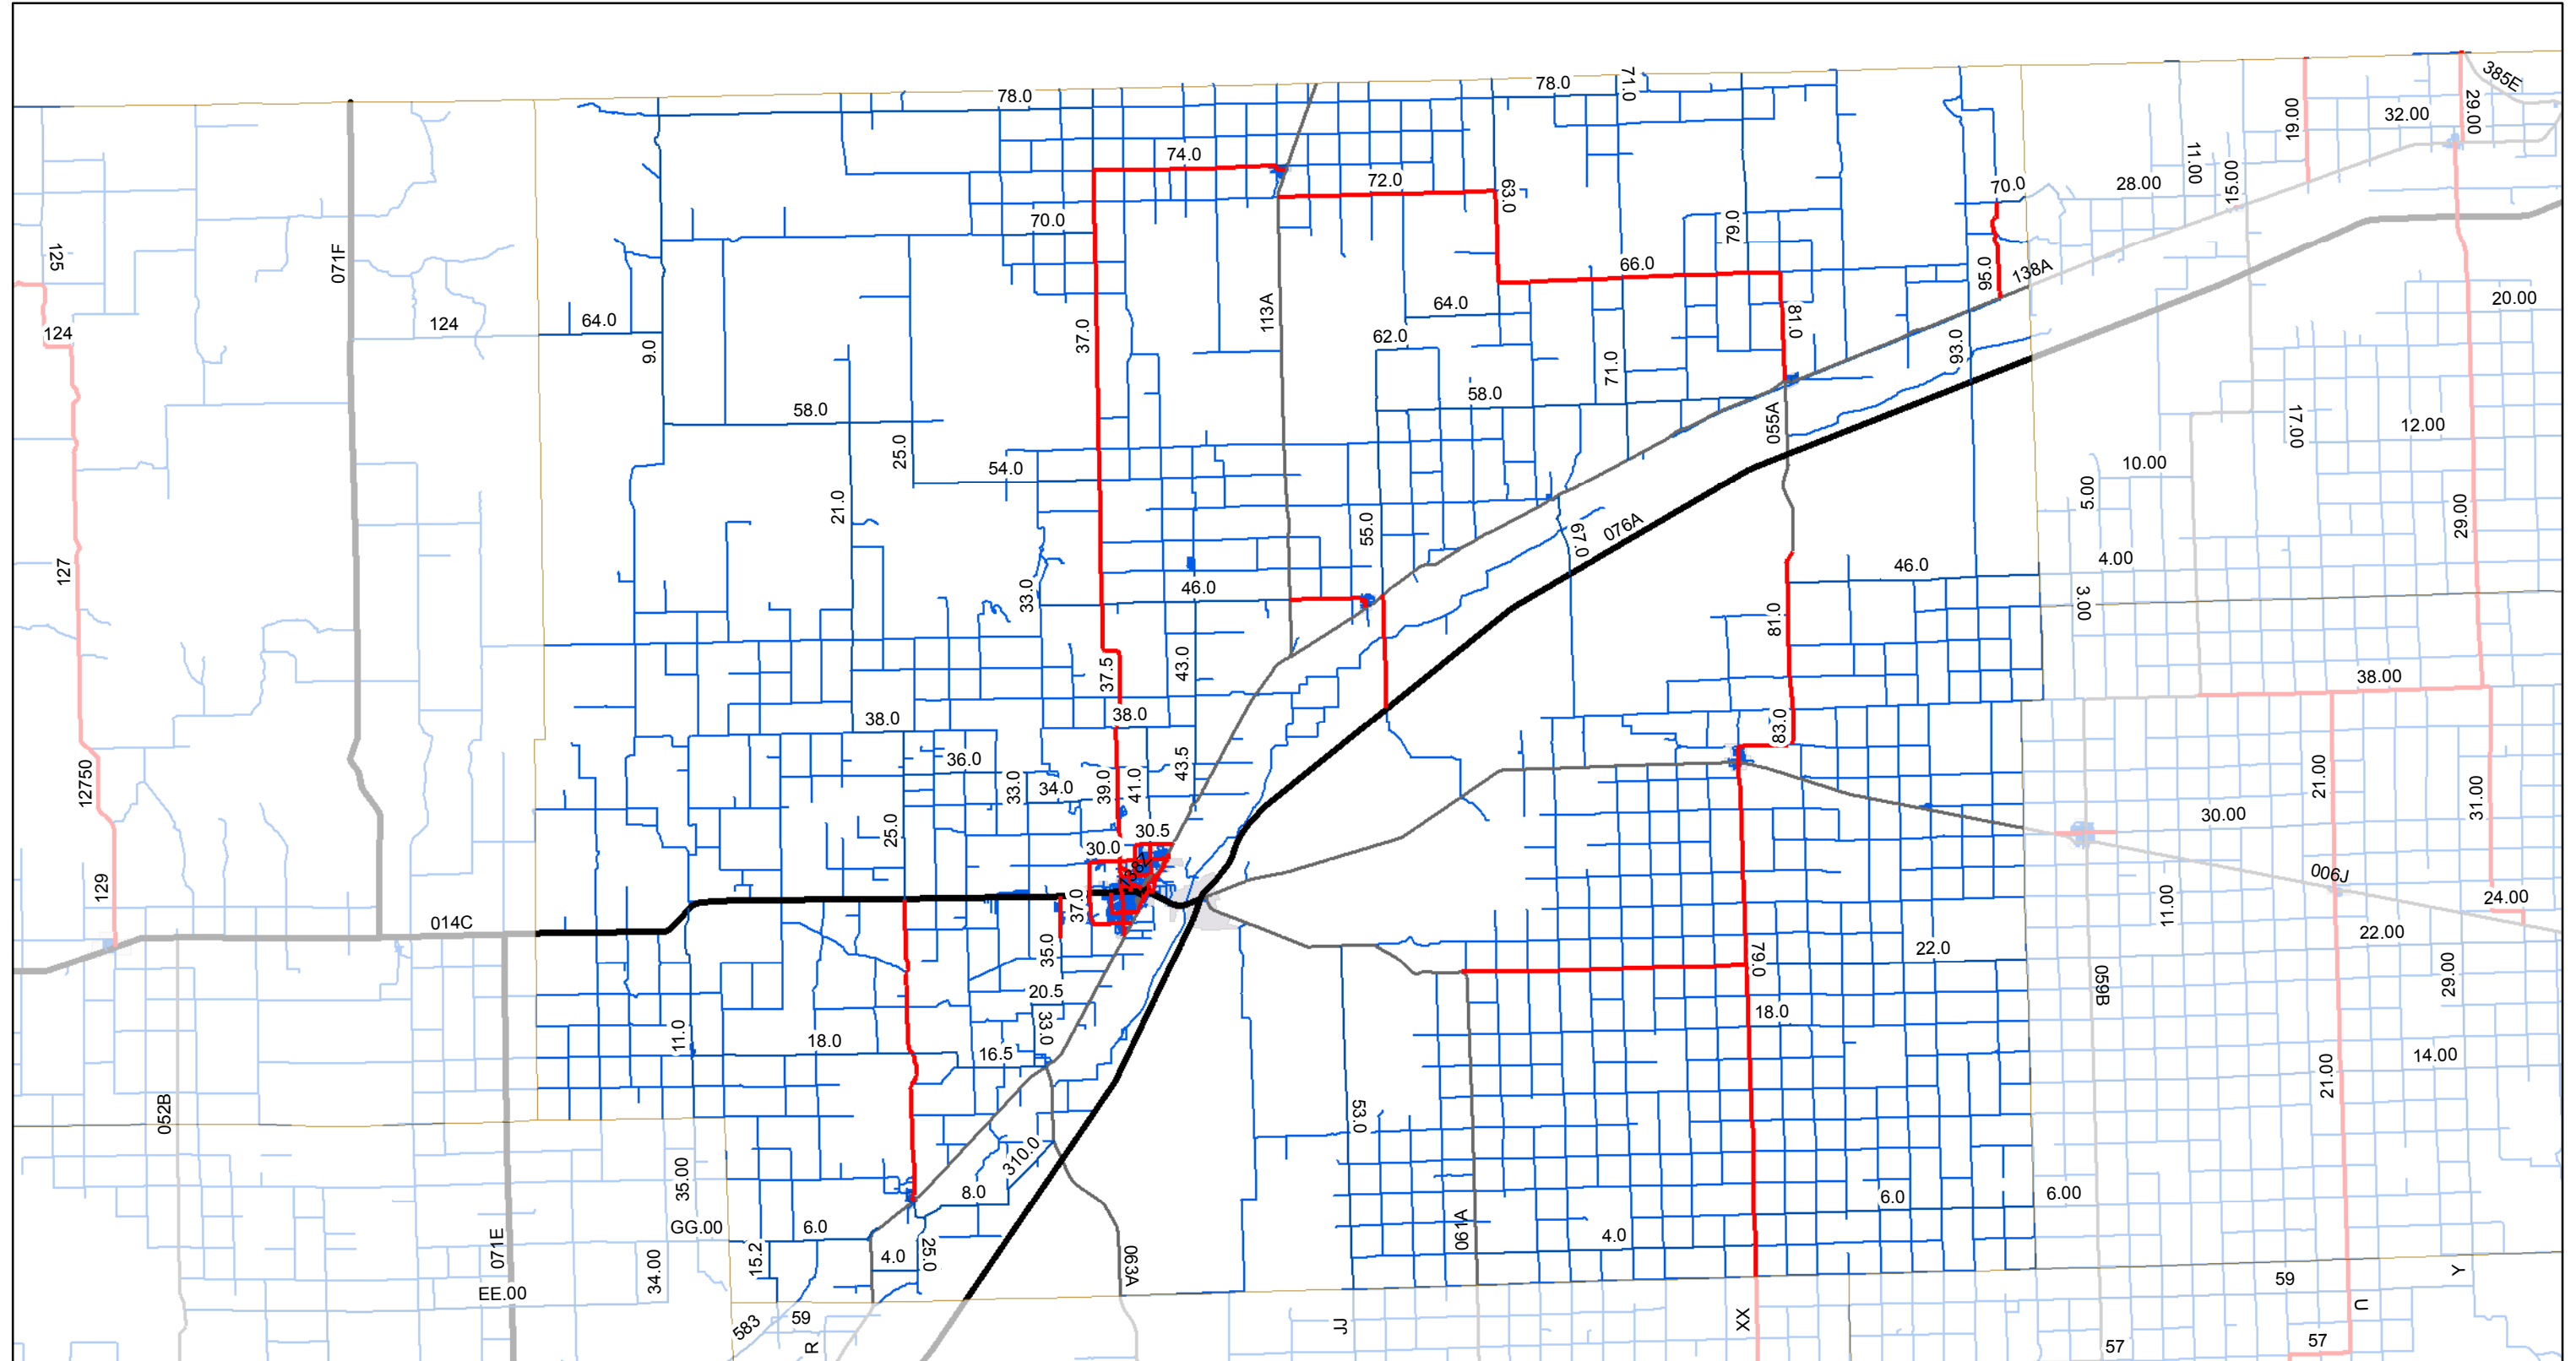

# Logan Federal Aid Roads

0 4.75 9.5 19 Miles

- National Highway System
- Federal Aid Local Roads
- Highway
- Local Roads