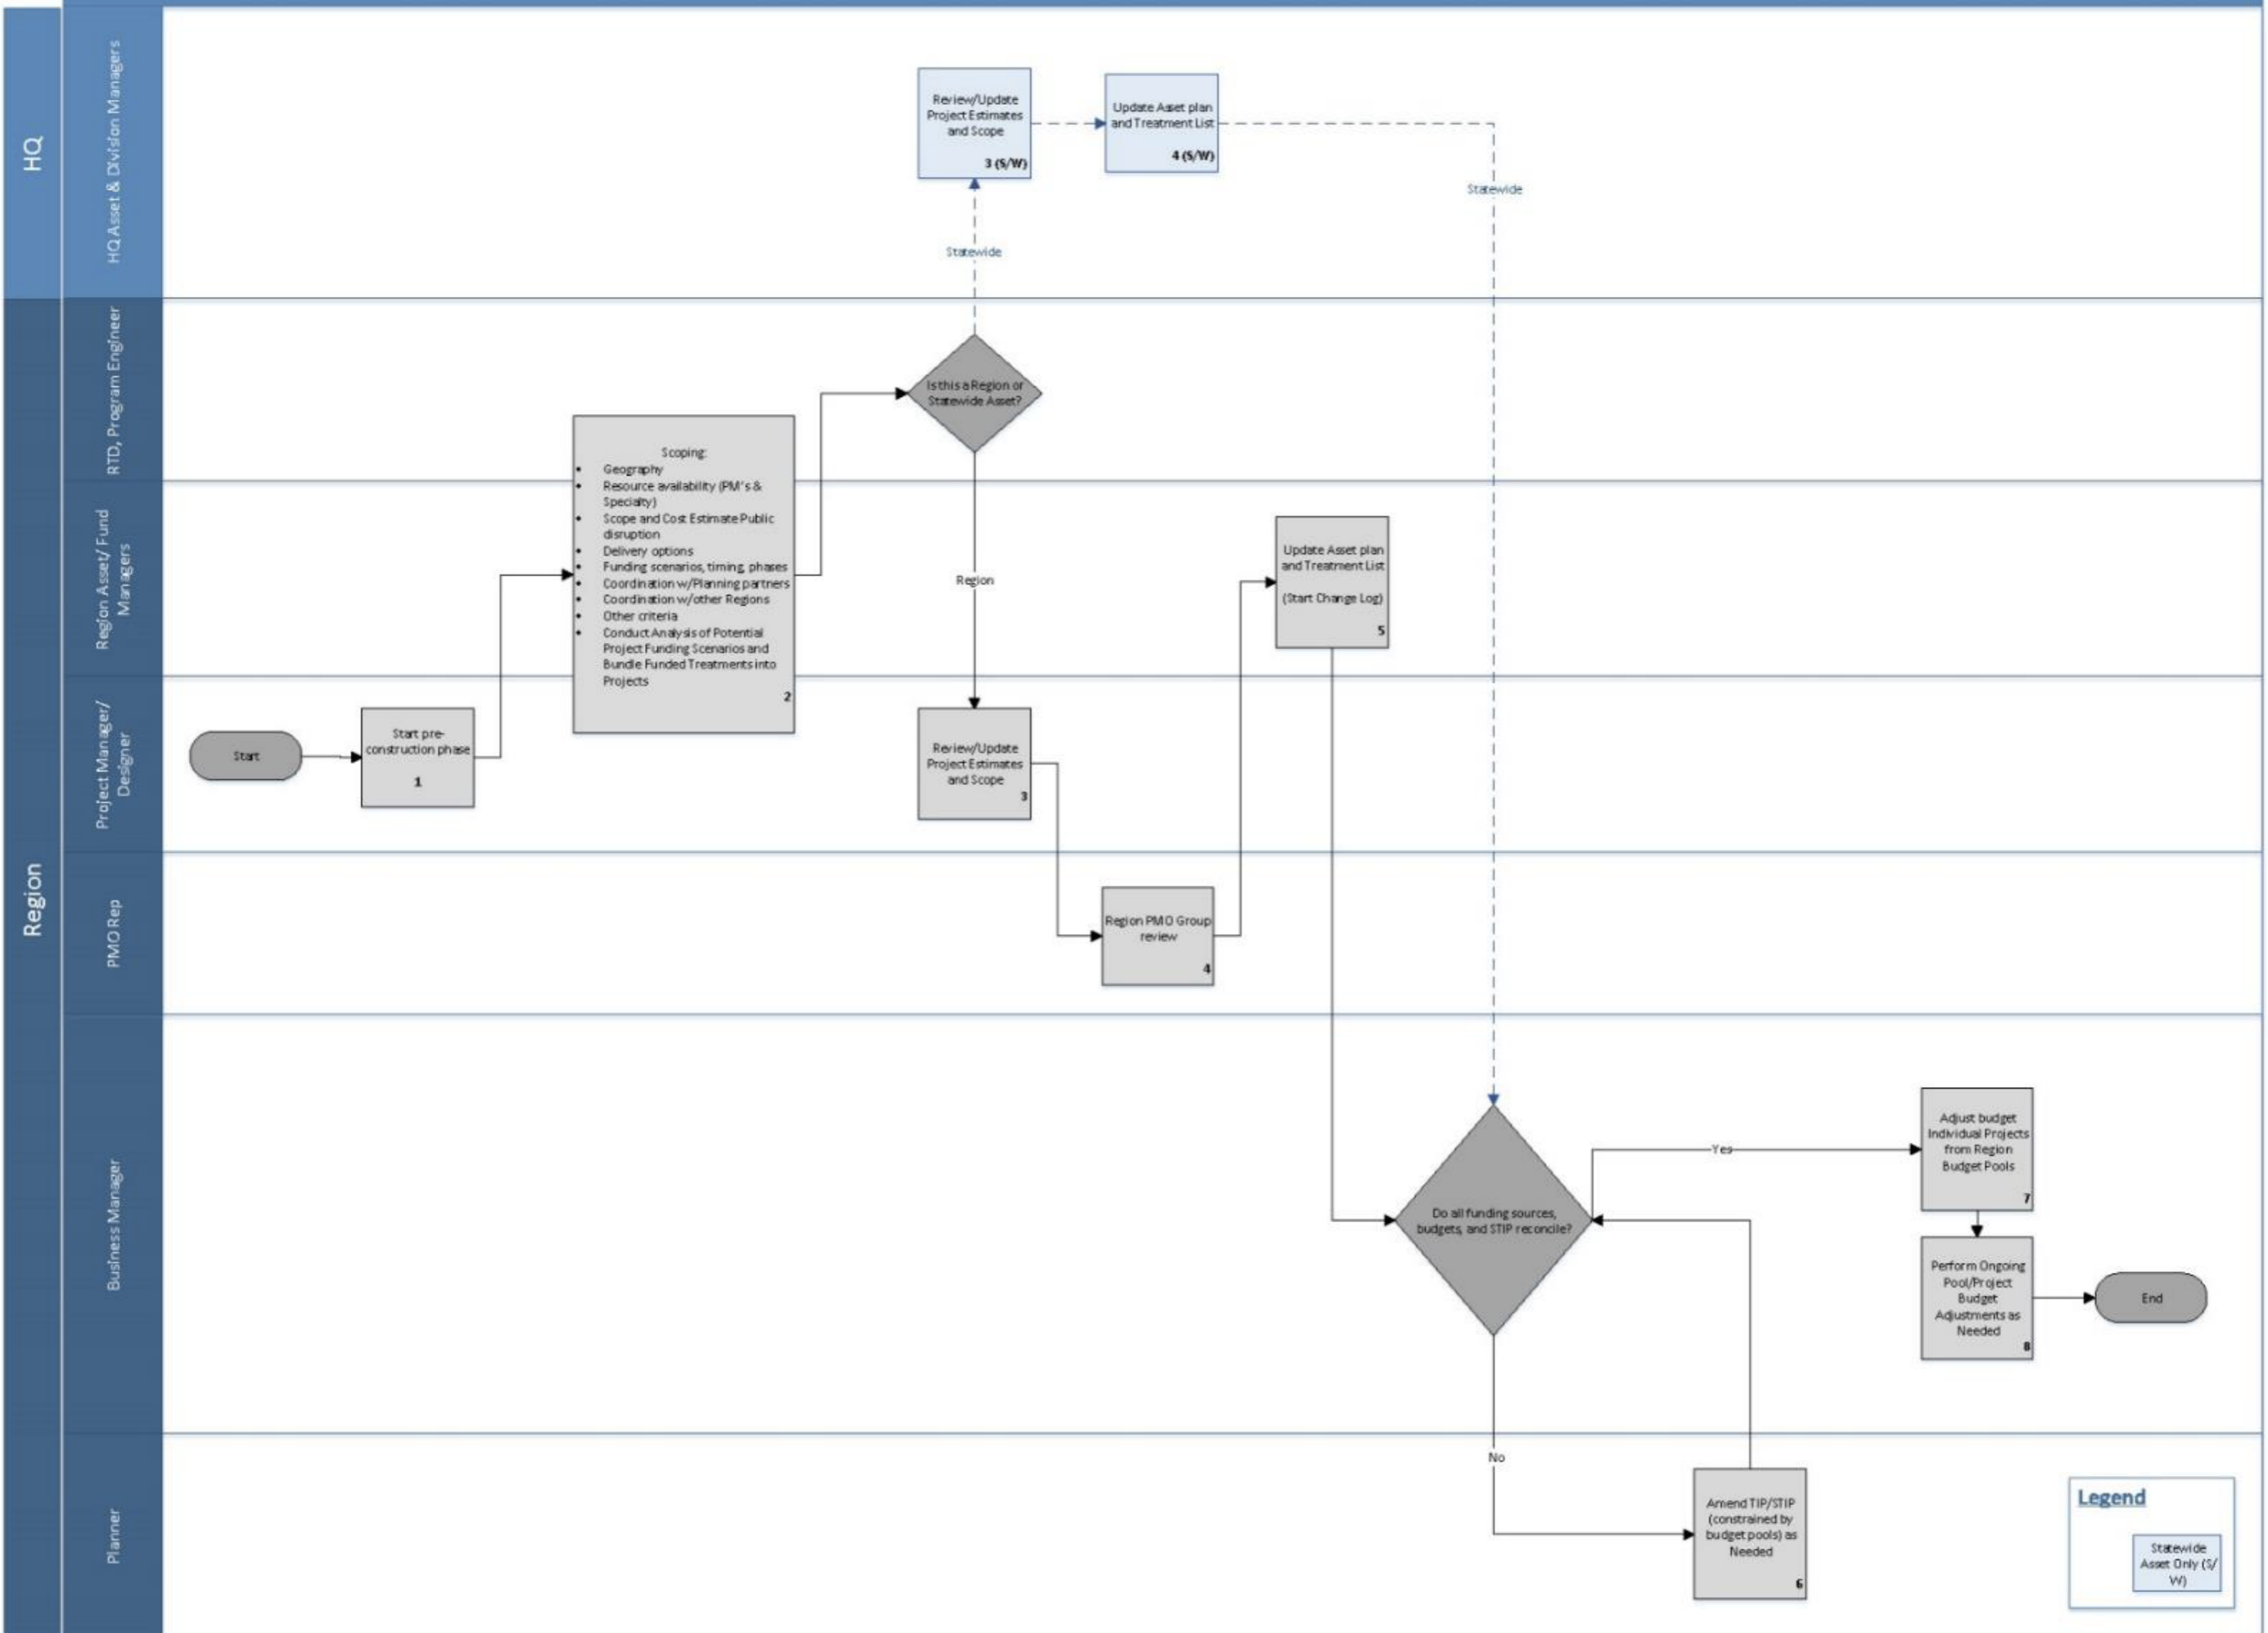

Project Creation

HQ

HQ Asset & Division Managers

RTD, Program Engineer

Region Asset/Fund Managers

Project Manager/ Designer

PMO Rep

Business Manager

Planner

Region

Legend

Statewide Asset Only (S/W)