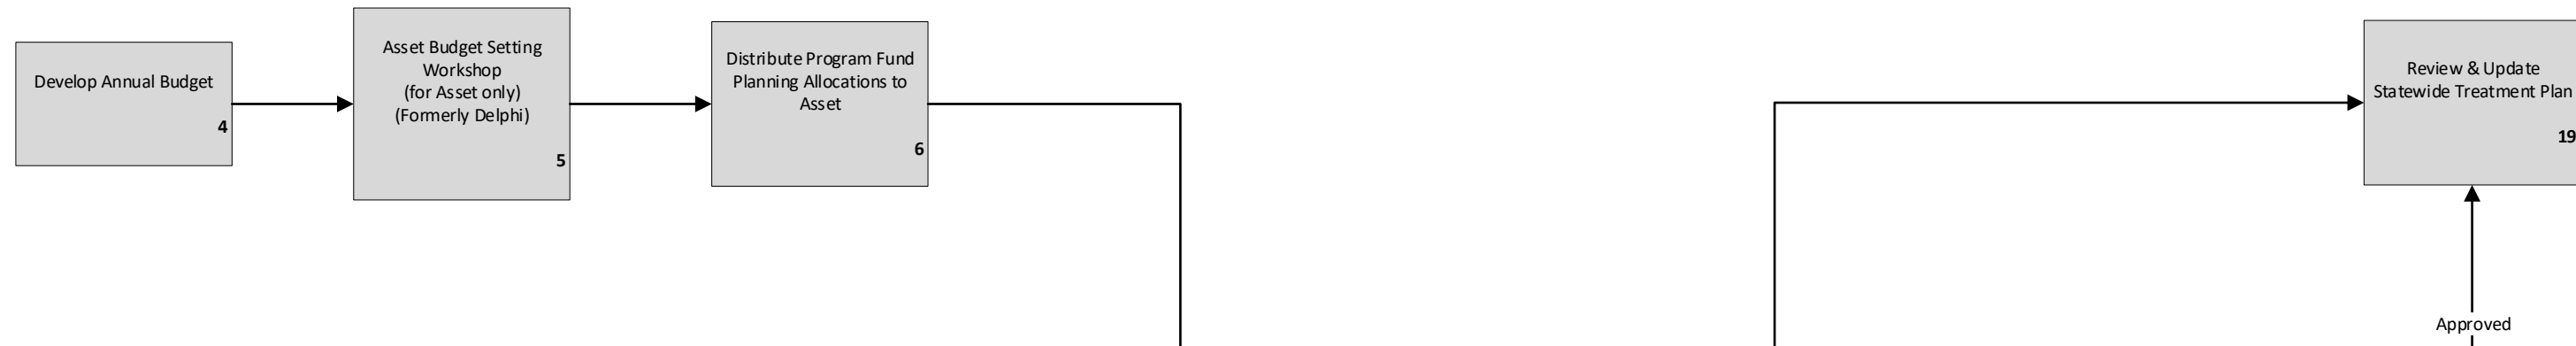

# Treatment Selection

HQ: Chief Eng,  
DTD, DAF

HQ

HQ Asset & Division Managers

Region

Region Asset/Fund Manager

RE, Designer, PE III

### Legend