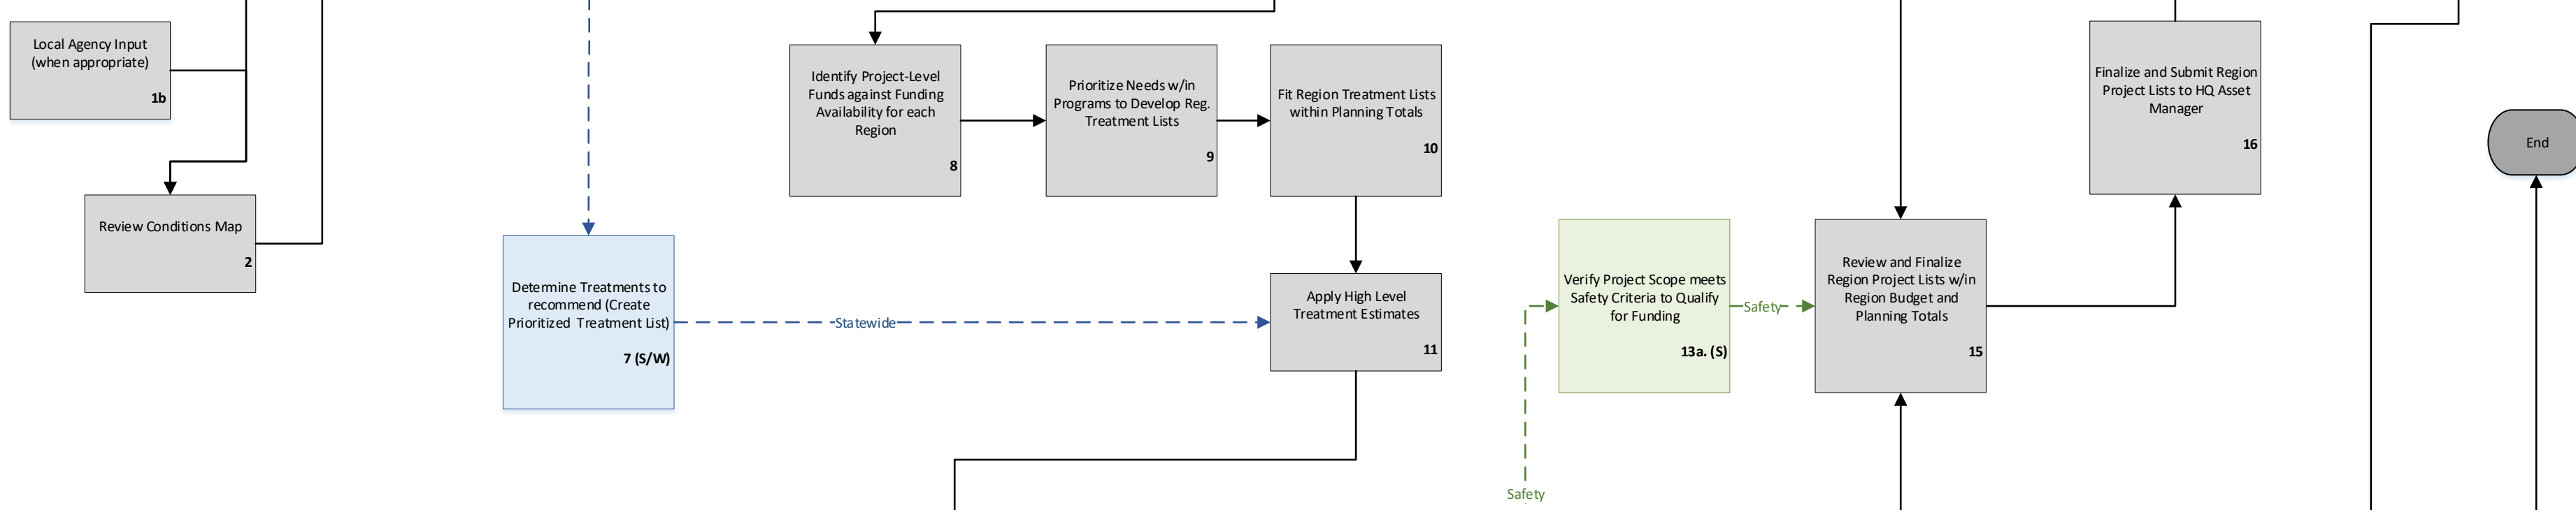

# Treatment Selection

HQ: Chief Eng,  
DTD, DAF

HQ

HQ Asset & Division Managers

Region

Region Asset/Fund Manager

RE, Designer, PE III

### Legend