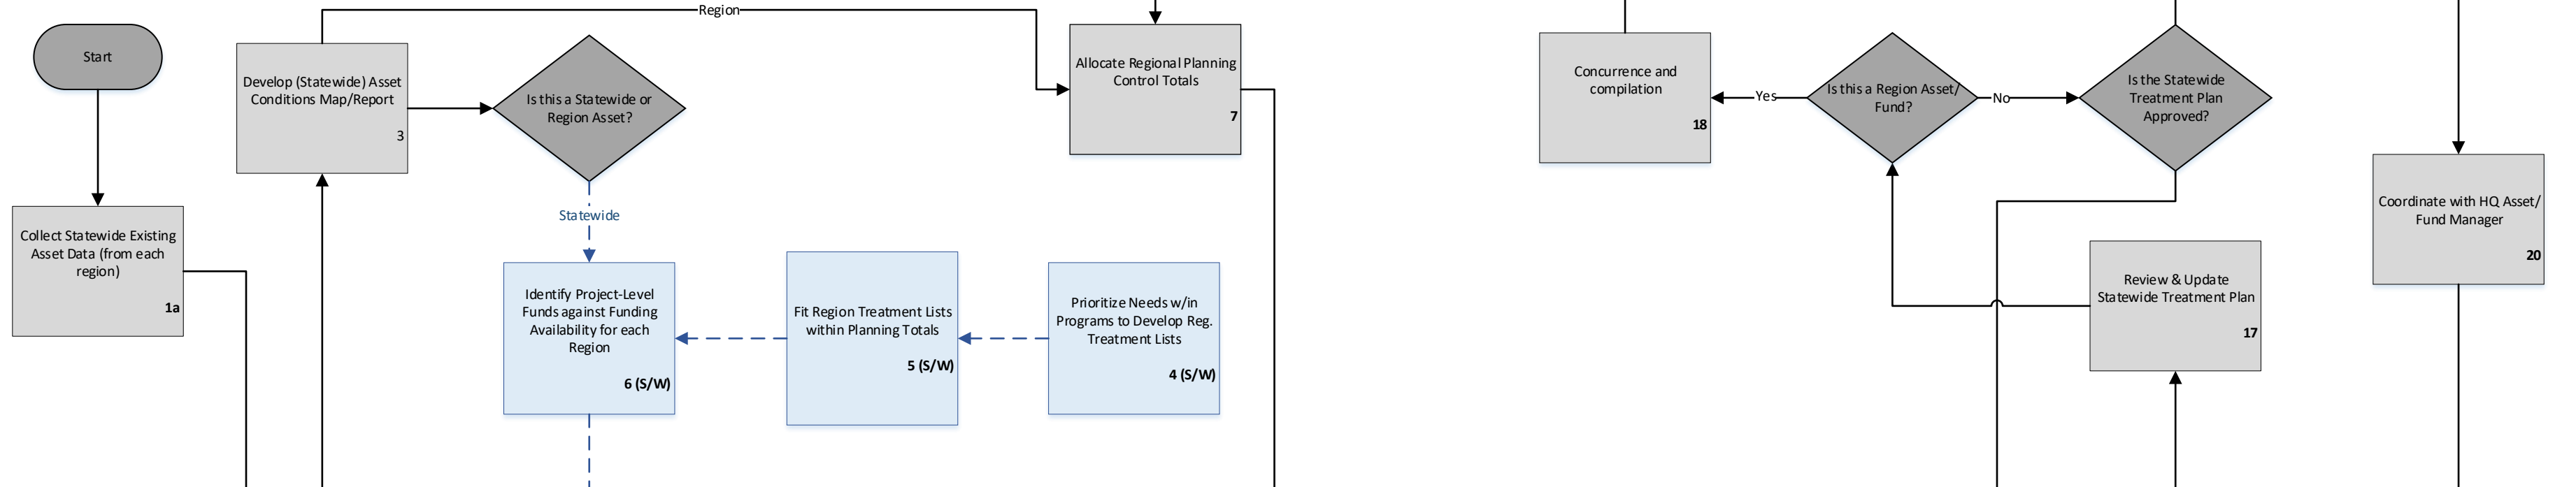

# Treatment Selection

HQ: Chief Eng,  
DTD, DAF

HQ

HQ Asset & Division Managers

Region

Region Asset/Fund Manager

RE, Designer, PE III

### Legend