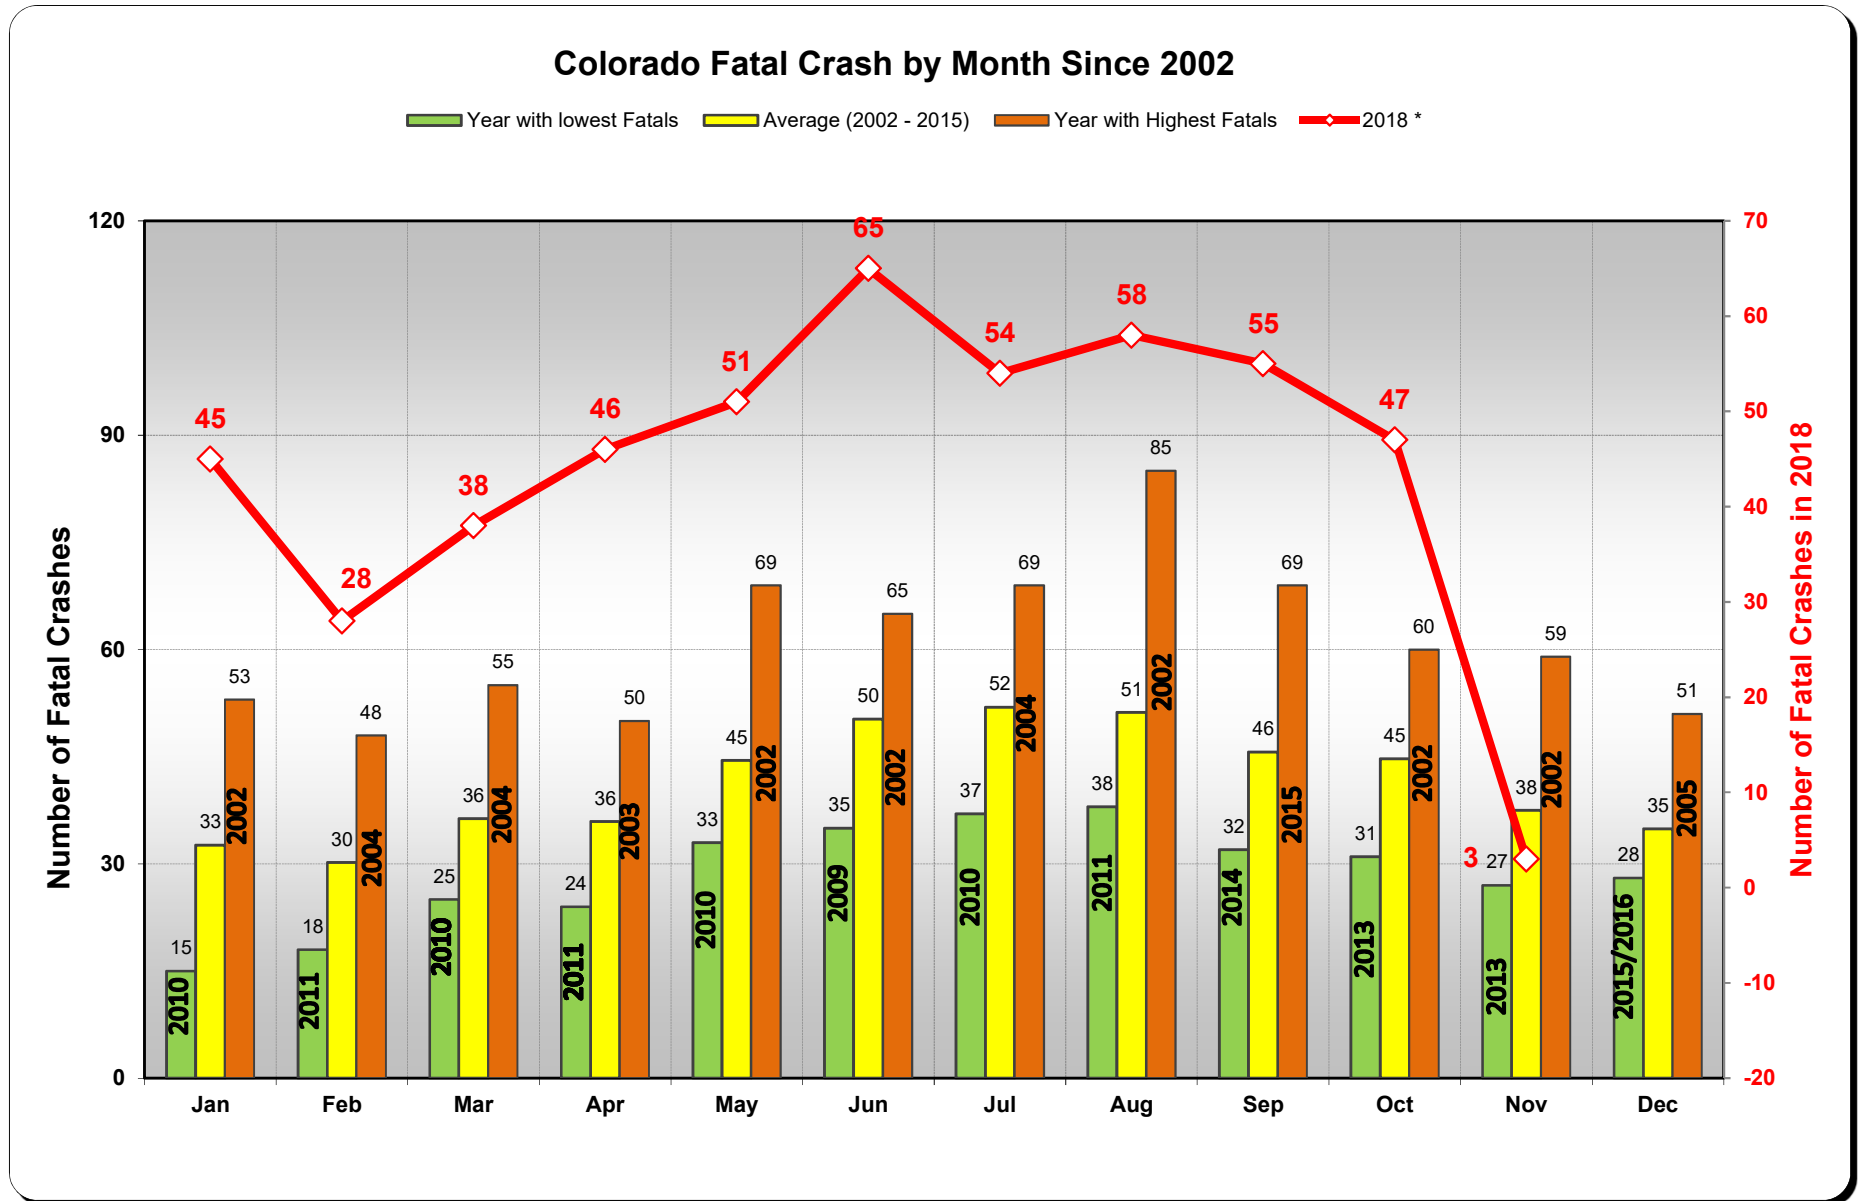

Colorado Historical Fatal Crash Trends - Updated 11/5/2018

* Note: Data is preliminary as of release of this Report
Source of Data: Colorado DOT & "As Reported" to NHTSA by FARS