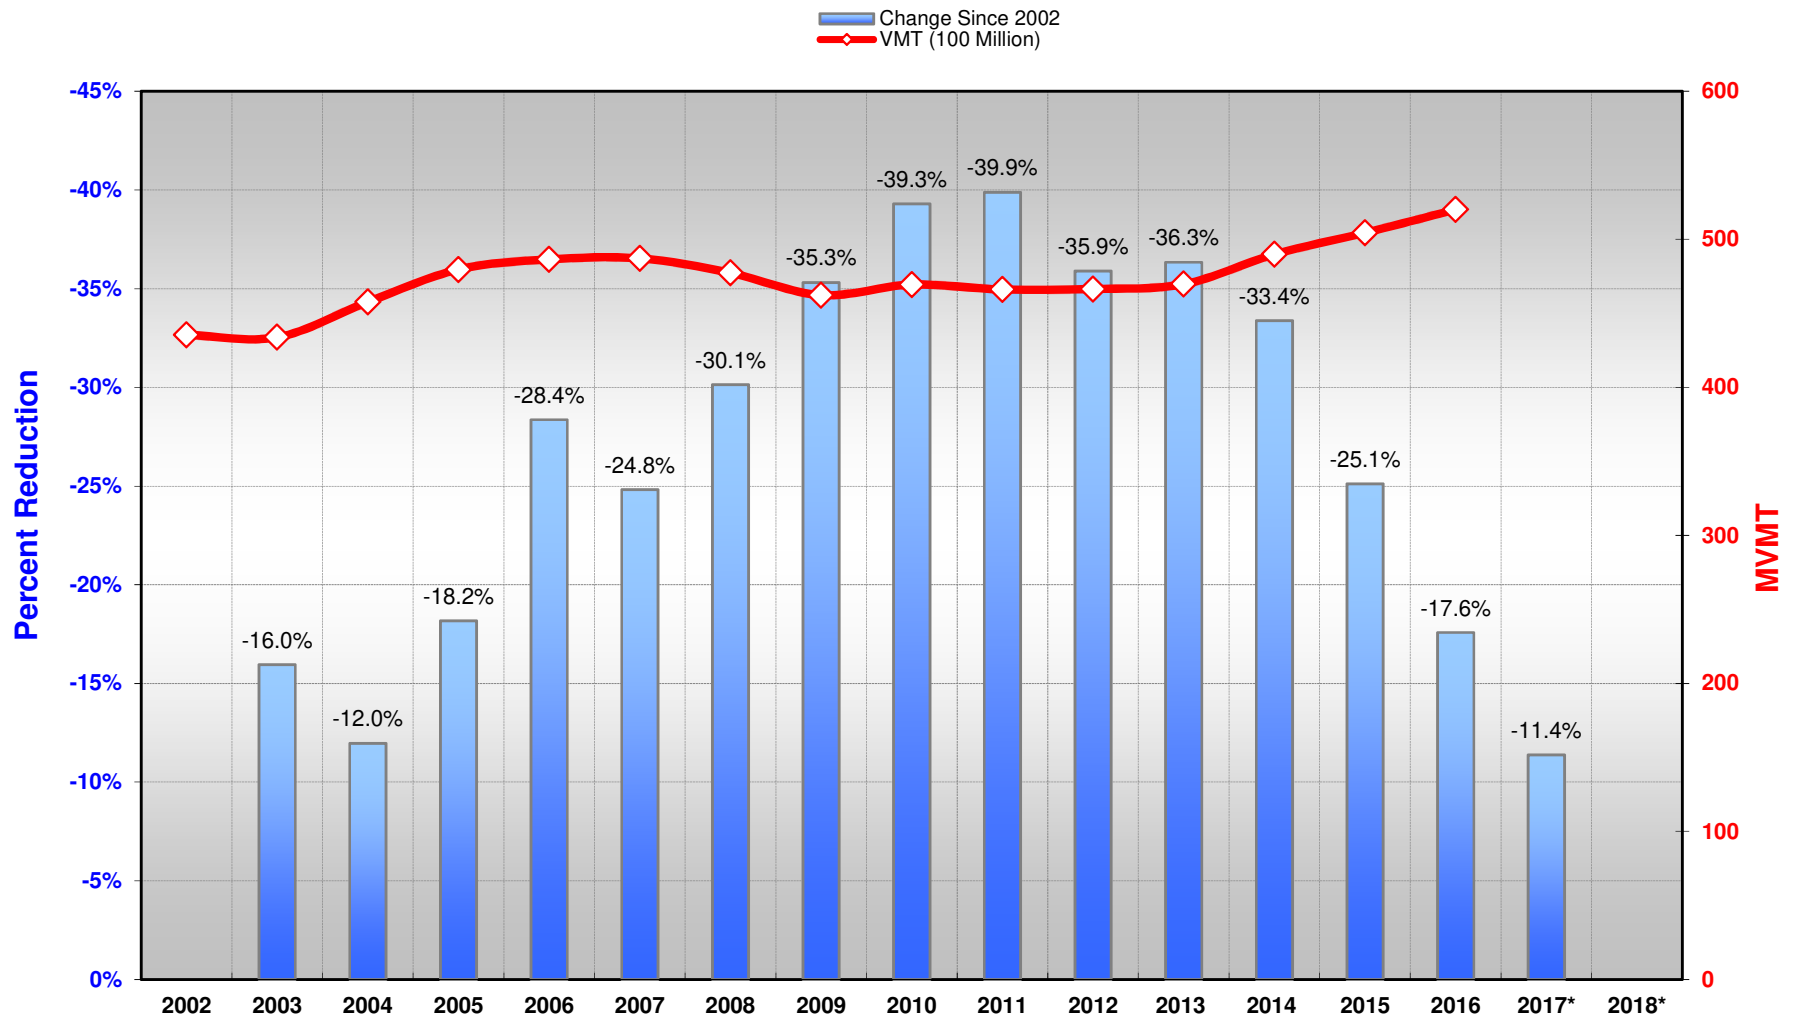

Colorado Historical Fatal Crash Trends - Updated 7/18/2018

Colorado Fatal Crash Reduction Since 2002

* Note: Data is preliminary as of release of this Report
 Source of Data: Colorado DOT & "As Reported" to NHTSA by FARS

* Note: Data is preliminary as of release of this Report
 Source of Data: Colorado DOT & "As Reported" to NHTSA by FARS

Colorado Historical Fatal Crash Trends - Updated 7/18/2018

Colorado Fatal Crash Reduction Since 2002