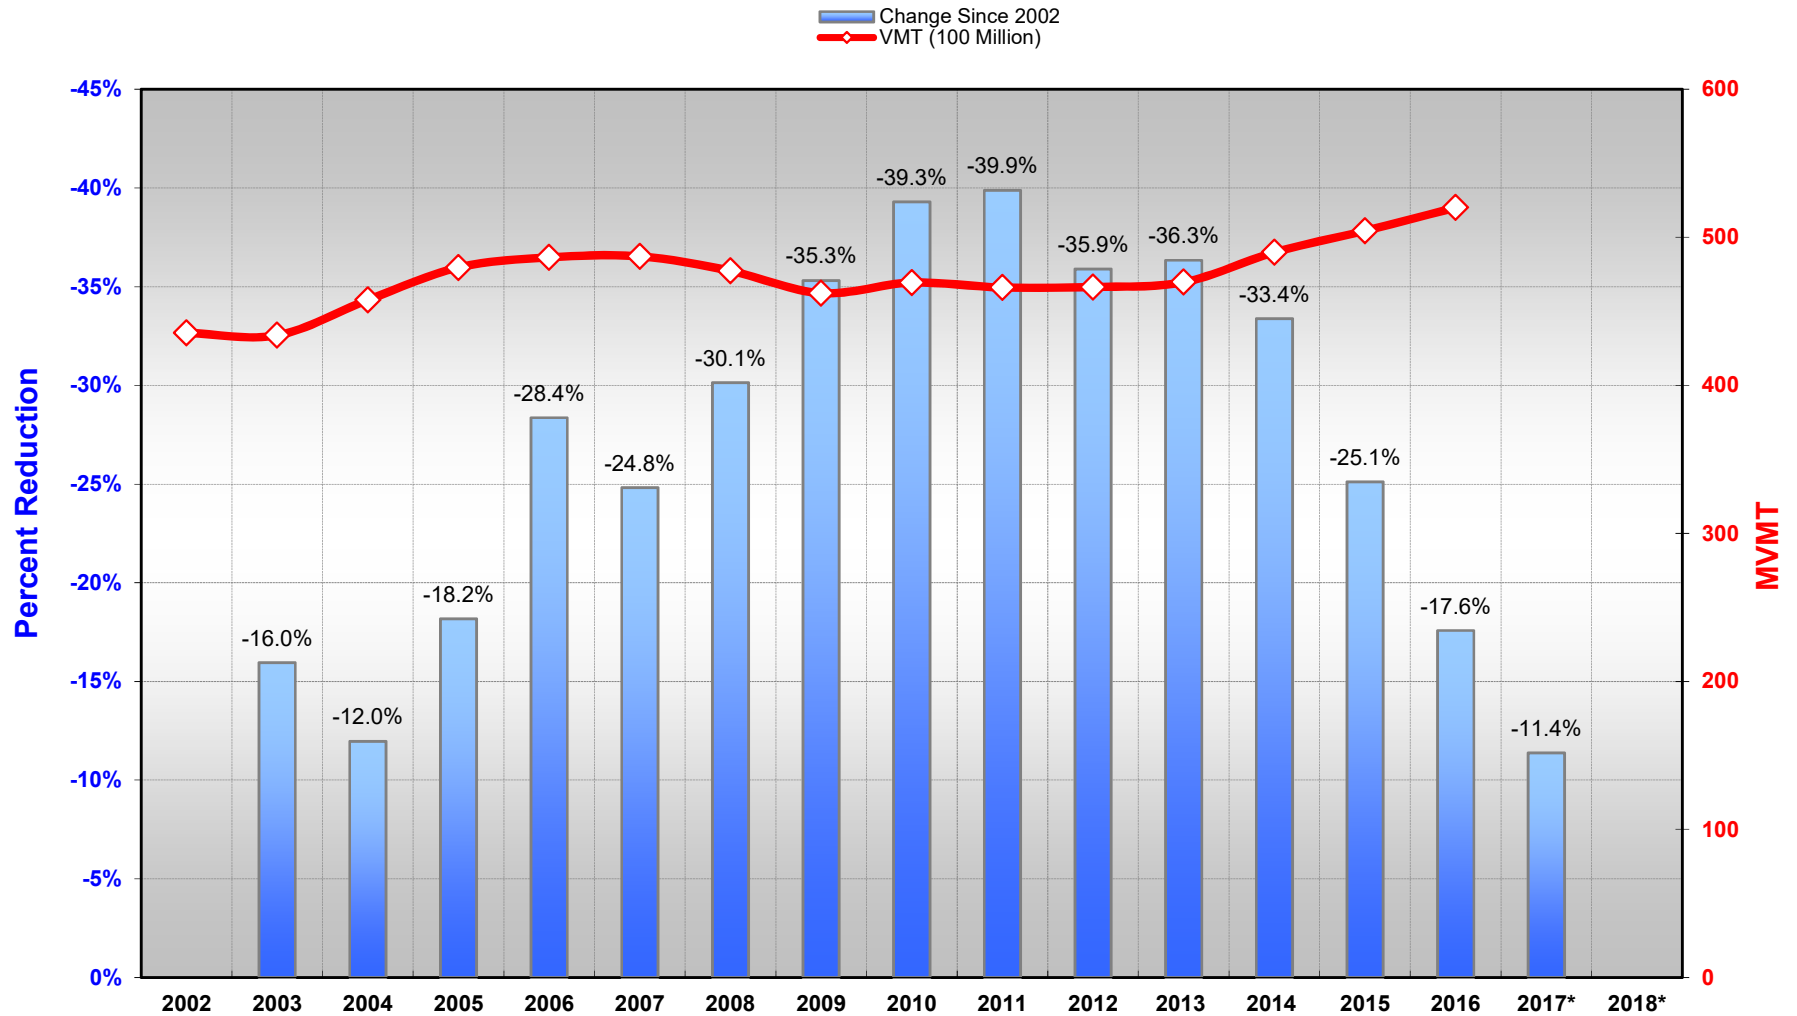

Colorado Historical Fatal Crash Trends - Updated 11/5/2018

* Note: Data is preliminary as of release of this Report
Source of Data: Colorado DOT & "As Reported" to NHTSA by FARS