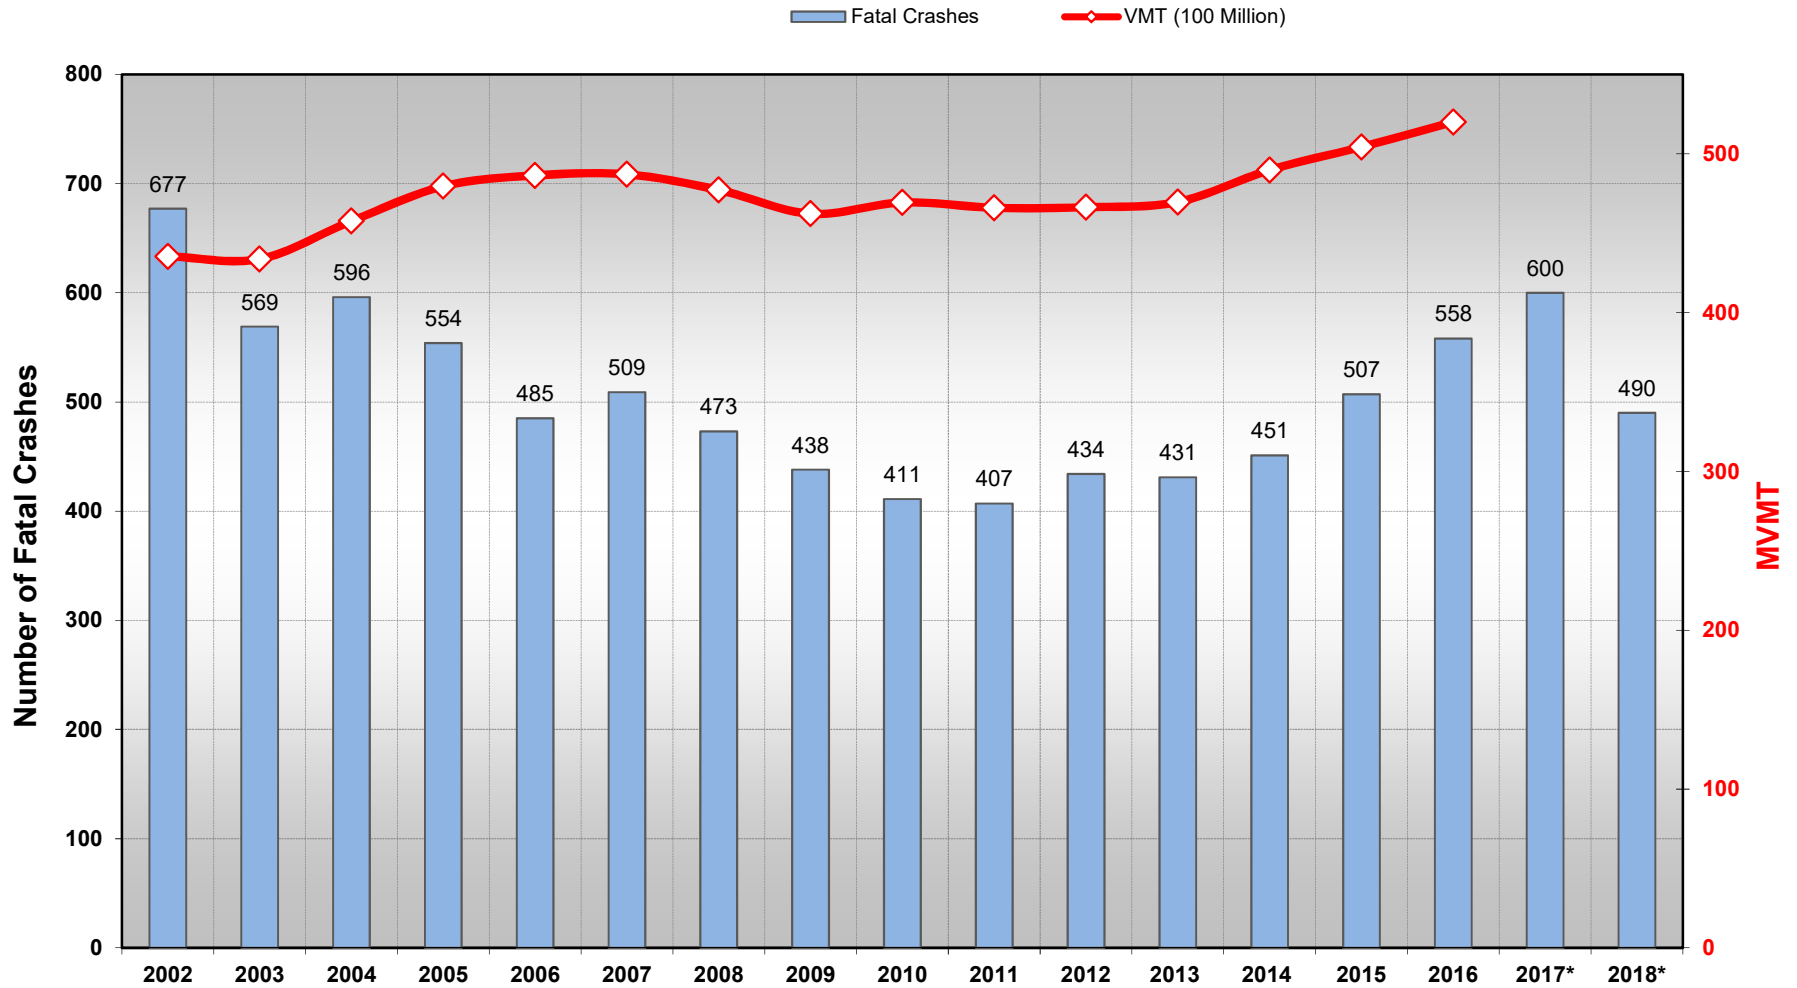

# Colorado Historical Fatal Crash Trends - Updated 11/5/2018

## Colorado Fatal Crash Reduction Since 2002

\* Note: Data is preliminary as of release of this Report  
 Source of Data: Colorado DOT & "As Reported" to NHTSA by FARS

\* Note: Data is preliminary as of release of this Report  
 Source of Data: Colorado DOT & "As Reported" to NHTSA by FARS