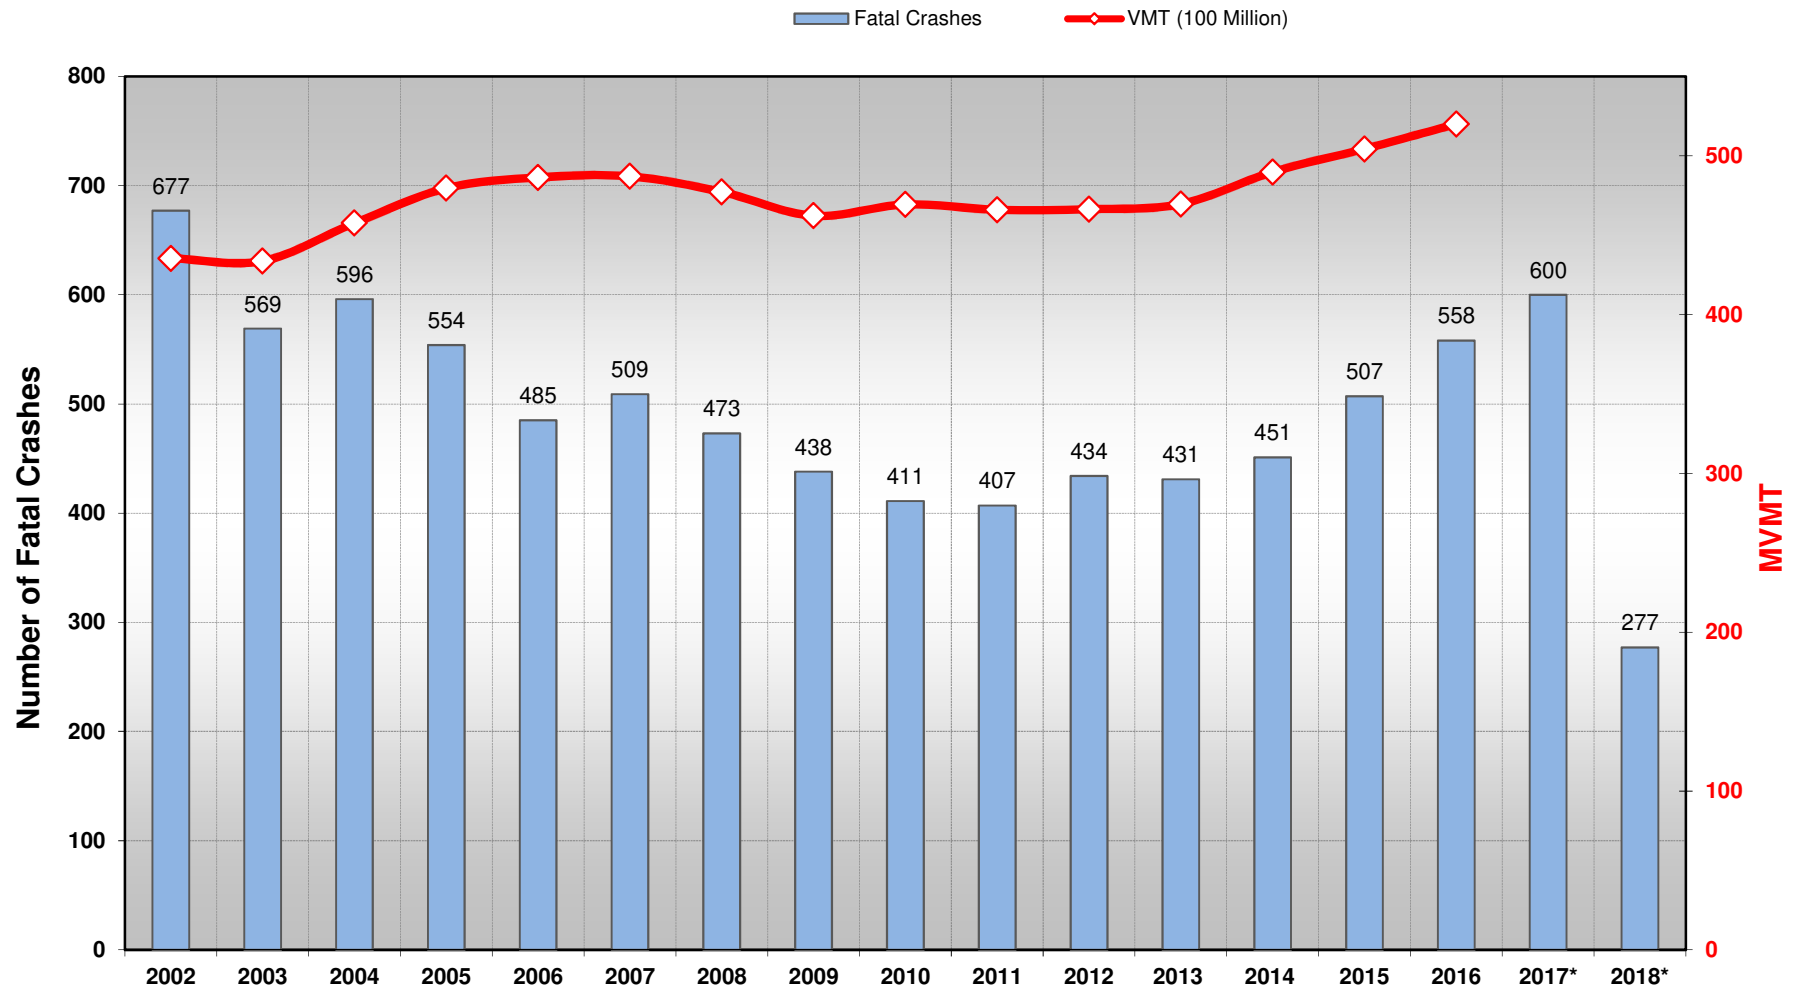

Colorado Historical Fatal Crash Trends - Updated 7/18/2018

Colorado Fatal Crash Reduction Since 2002

* Note: Data is preliminary as of release of this Report
 Source of Data: Colorado DOT & "As Reported" to NHTSA by FARS

* Note: Data is preliminary as of release of this Report
 Source of Data: Colorado DOT & "As Reported" to NHTSA by FARS

Colorado Historical Fatal Crash Trends - Updated 7/18/2018

Colorado Fatal Crash Reduction Since 2002