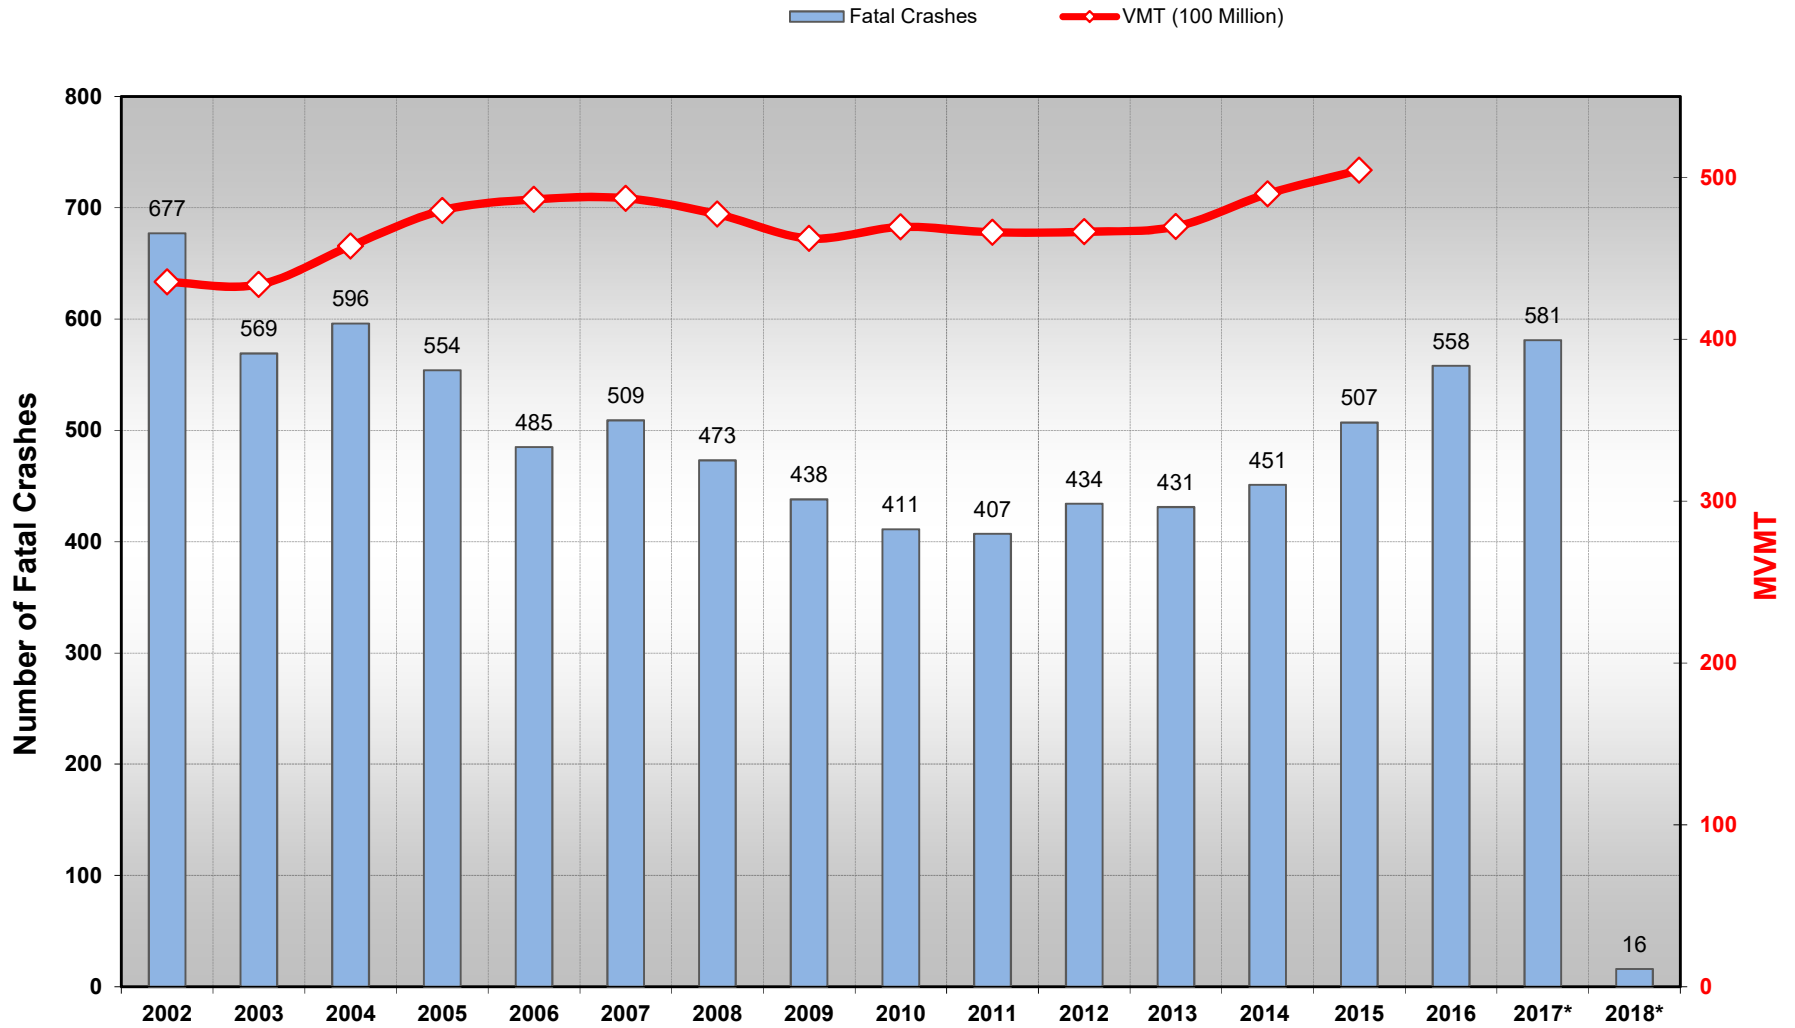

# Colorado Historical Fatal Crash Trends - Updated 1/15/2018

## Colorado Fatal Crash Reduction Since 2002

\* Note: Data is preliminary as of release of this Report  
Source of Data: Colorado DOT & "As Reported" to NHTSA by FARS