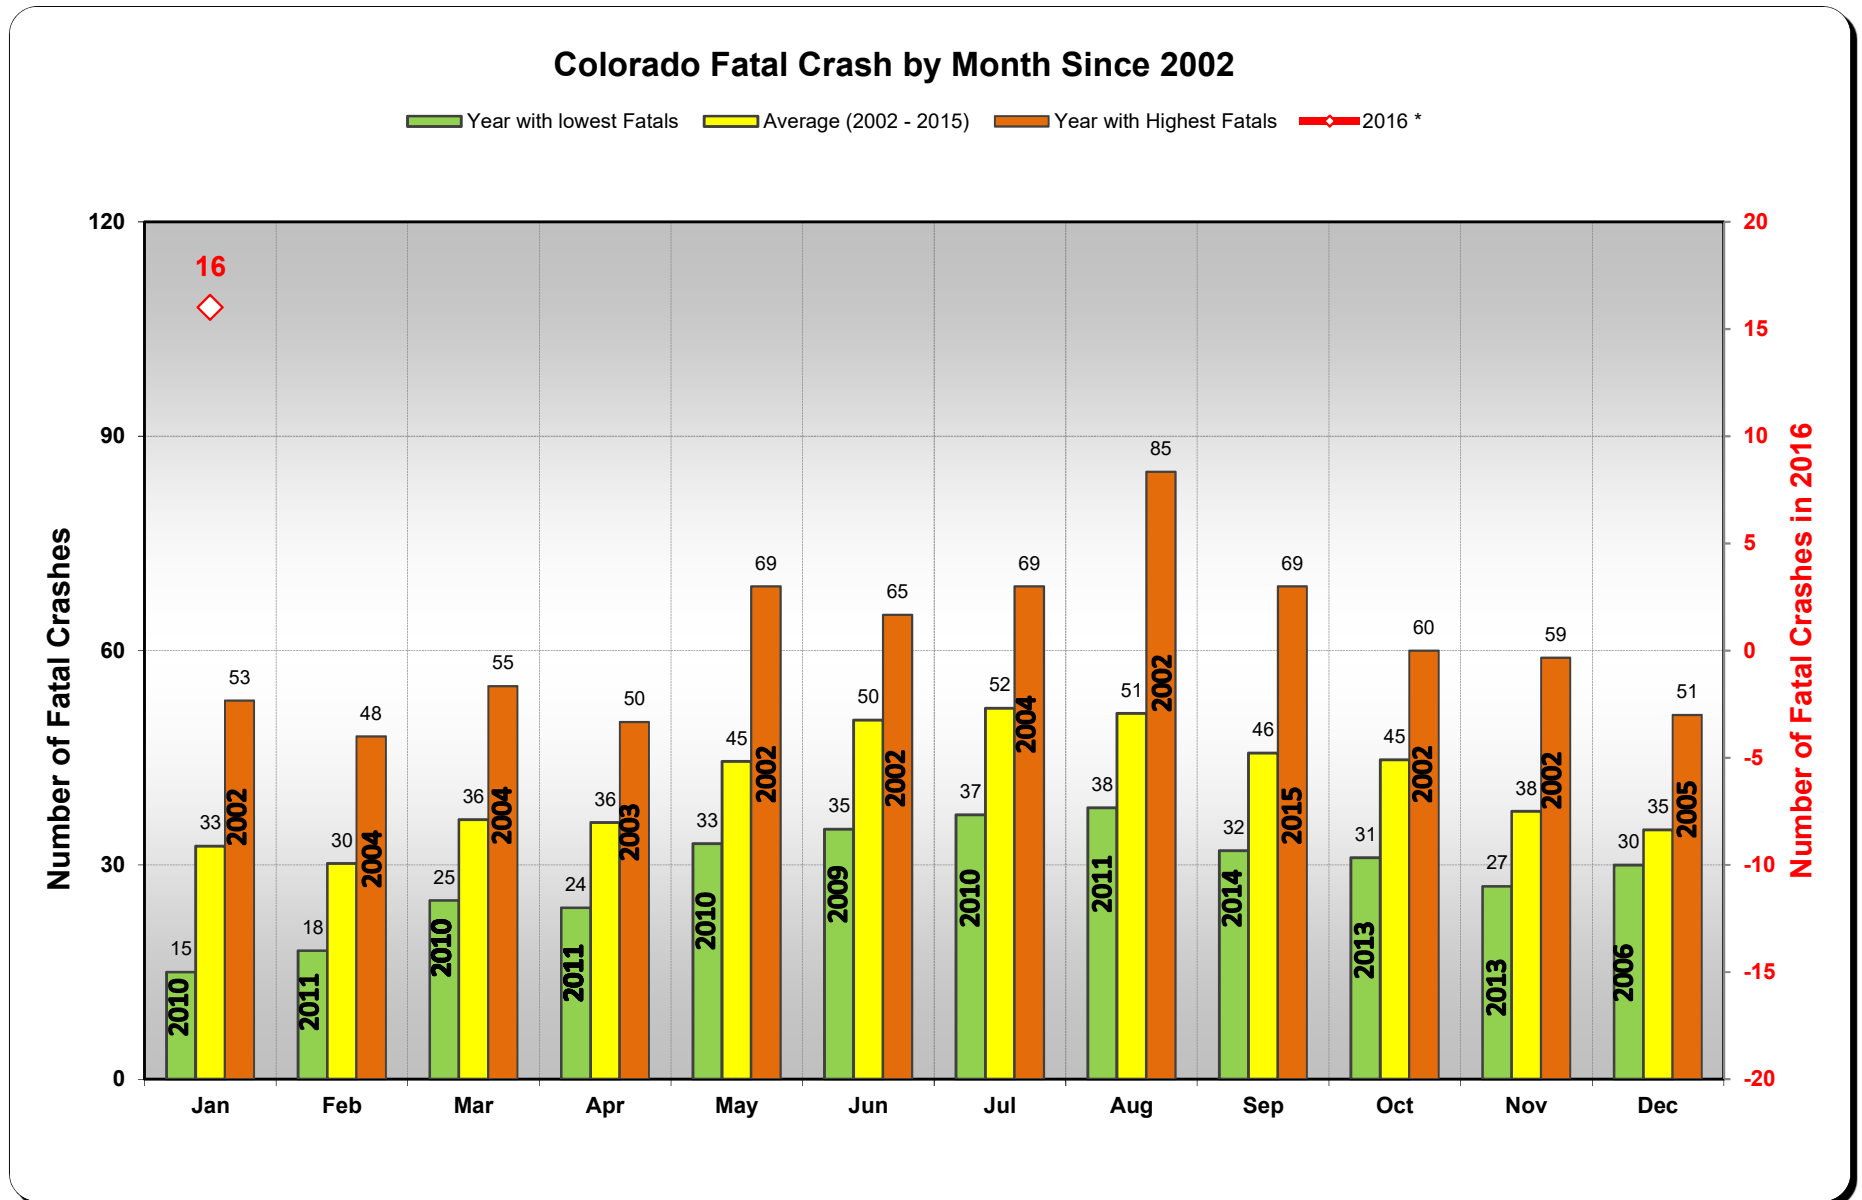

Colorado Historical Fatal Crash Trends - Updated 1/15/2018

* Note: Data is preliminary as of release of this Report
Source of Data: Colorado DOT & "As Reported" to NHTSA by FARS