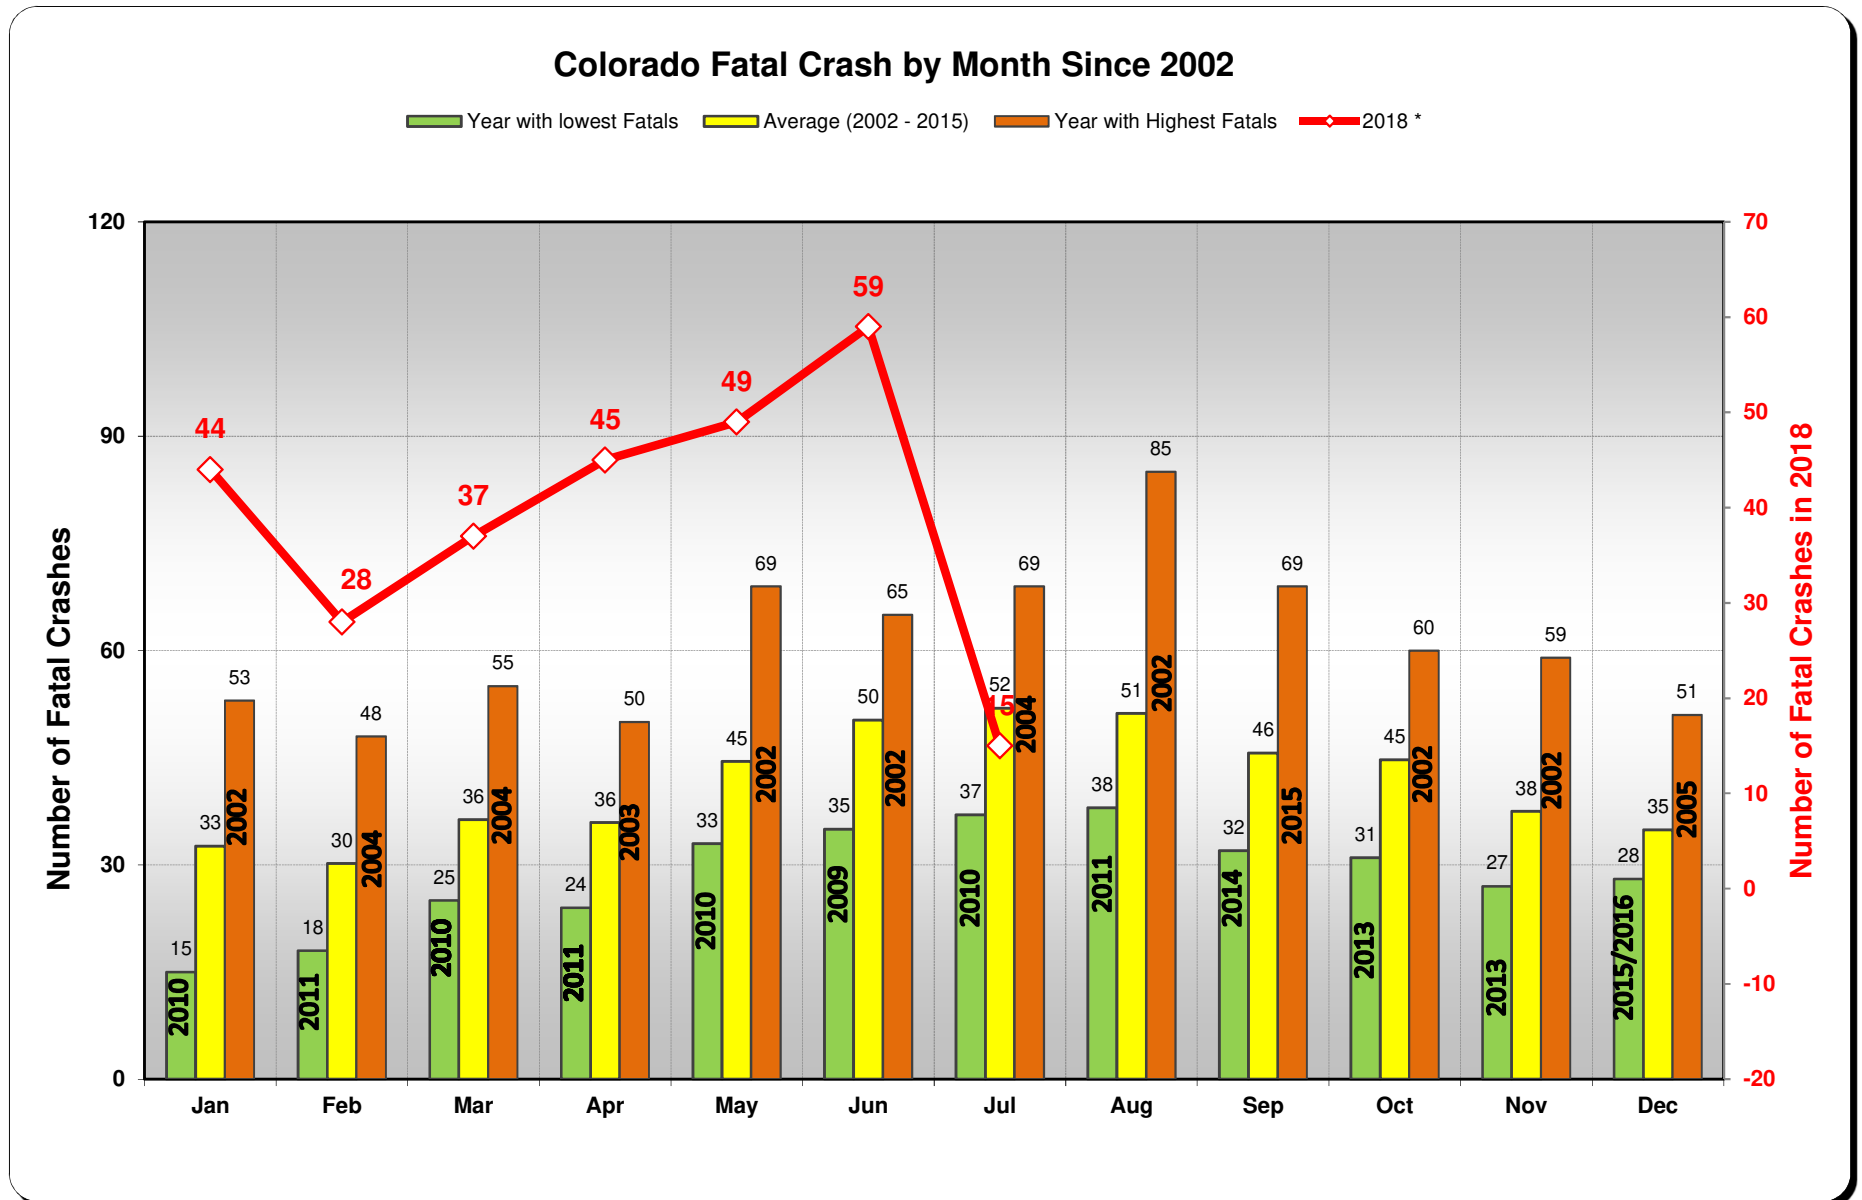

Colorado Historical Fatal Crash Trends - Updated 7/18/2018

* Note: Data is preliminary as of release of this Report
Source of Data: Colorado DOT & "As Reported" to NHTSA by FARS