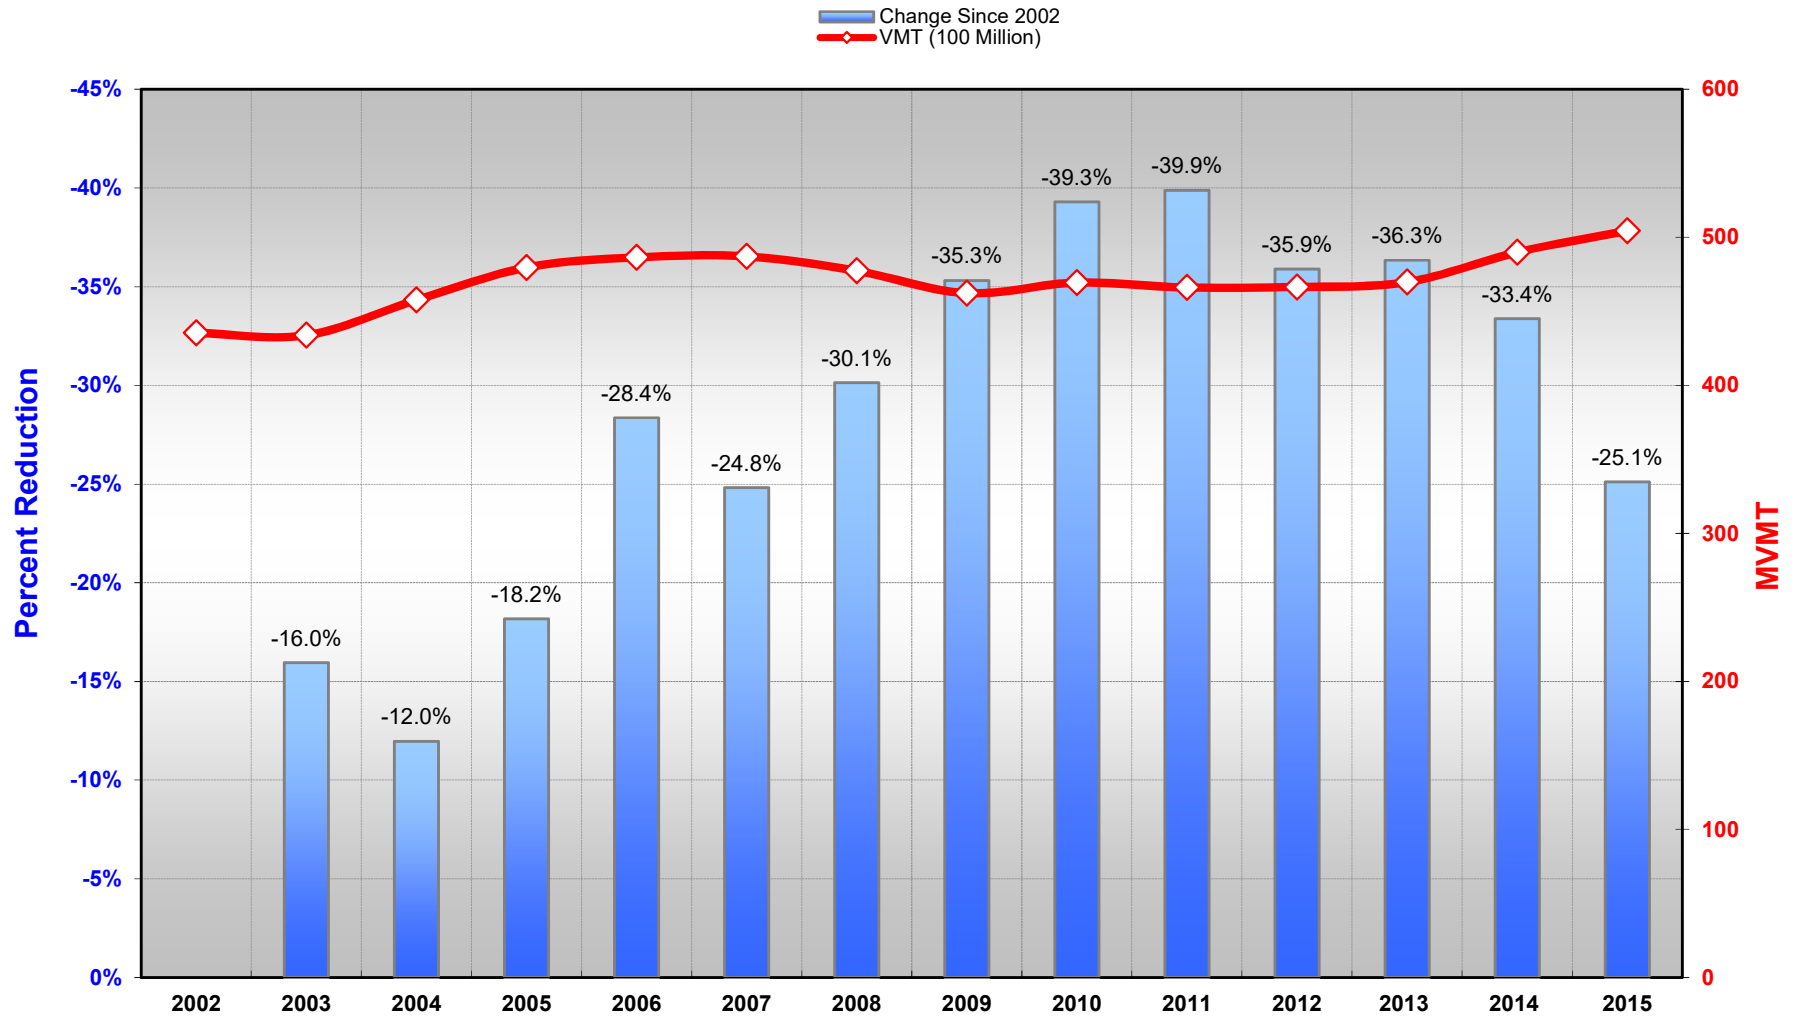

Colorado Historical Fatal Crash Trends - Updated 1/15/2018

Colorado Fatal Crash Reduction Since 2002

* Note: Data is preliminary as of release of this Report
Source of Data: Colorado DOT & "As Reported" to NHTSA by FARS