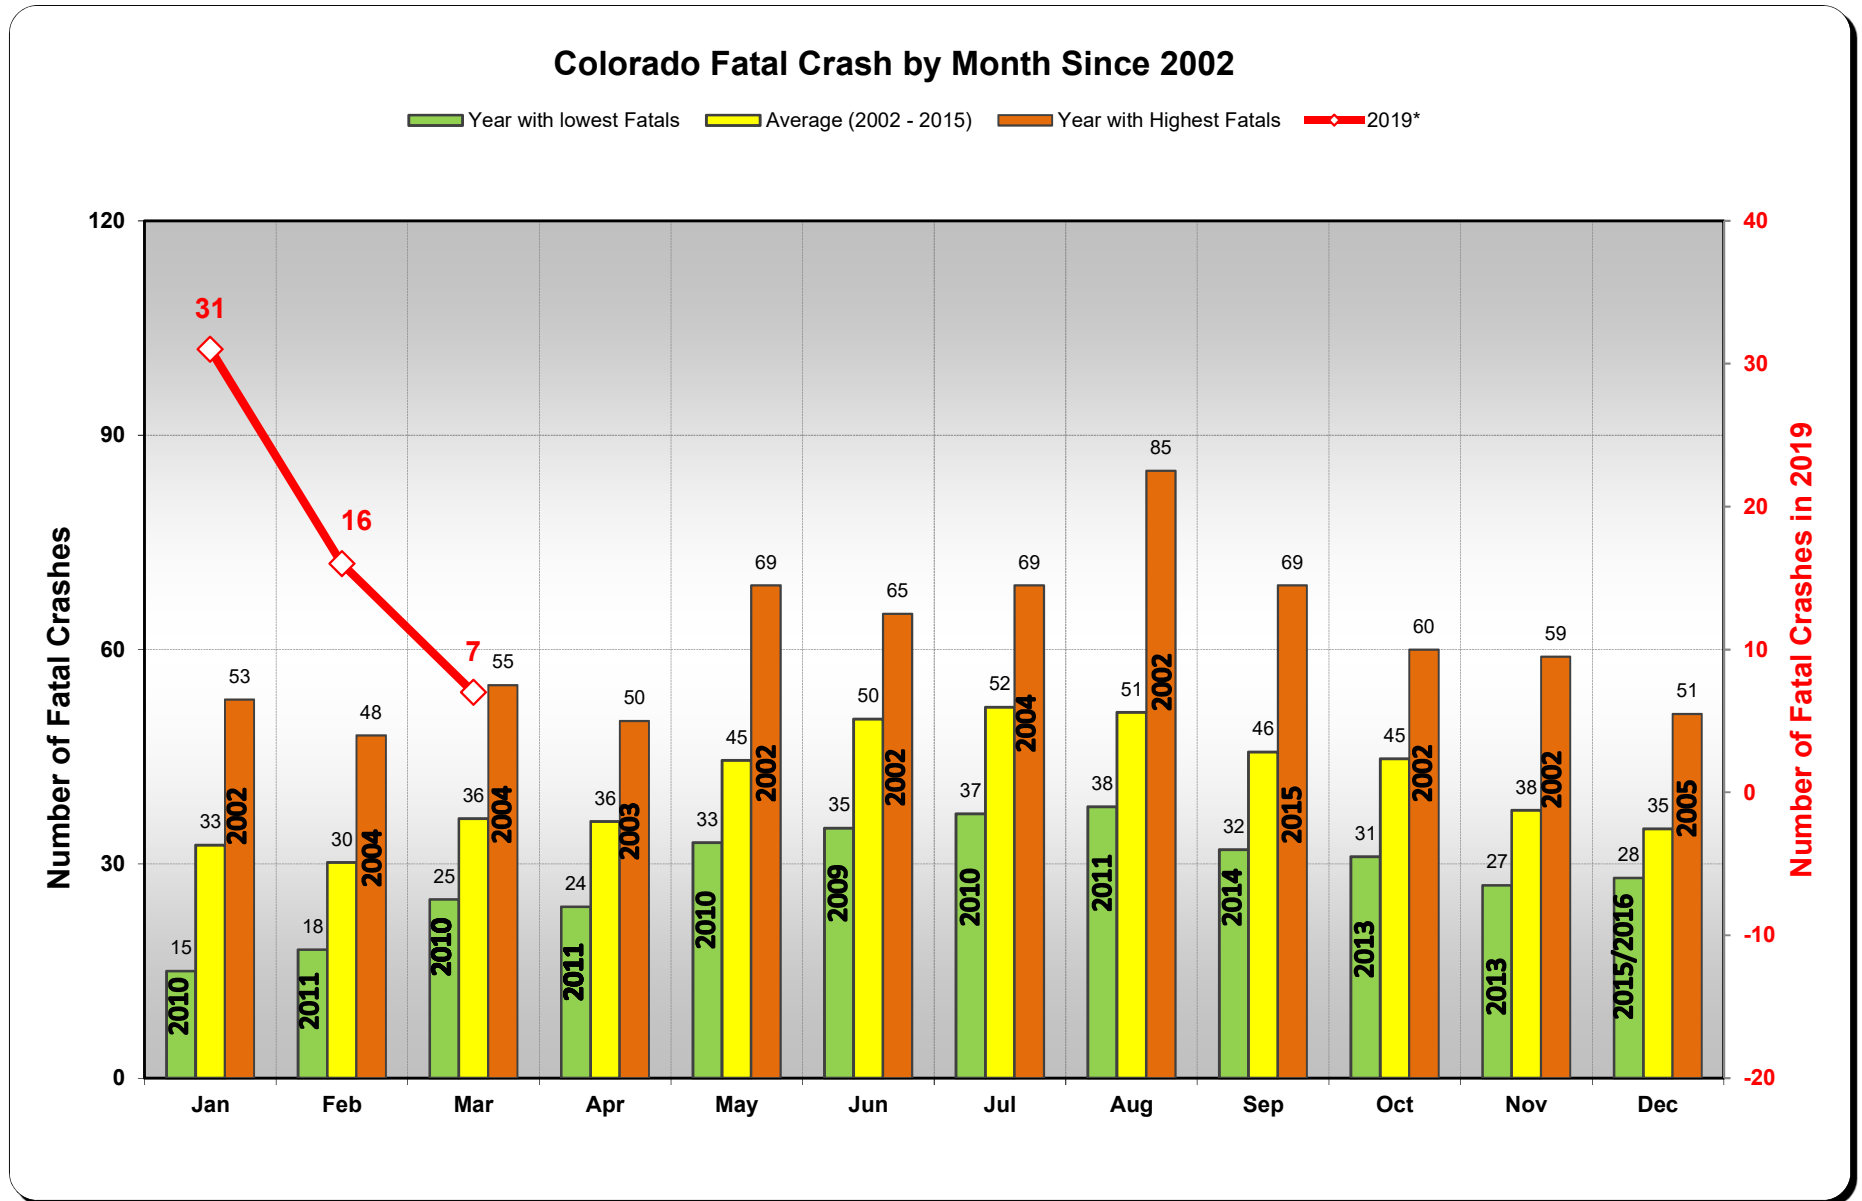

Colorado Historical Fatal Crash Trends - Updated 3/11/2019

* Note: Data is preliminary as of release of this Report
Source of Data: Colorado DOT & "As Reported" to NHTSA by FARS