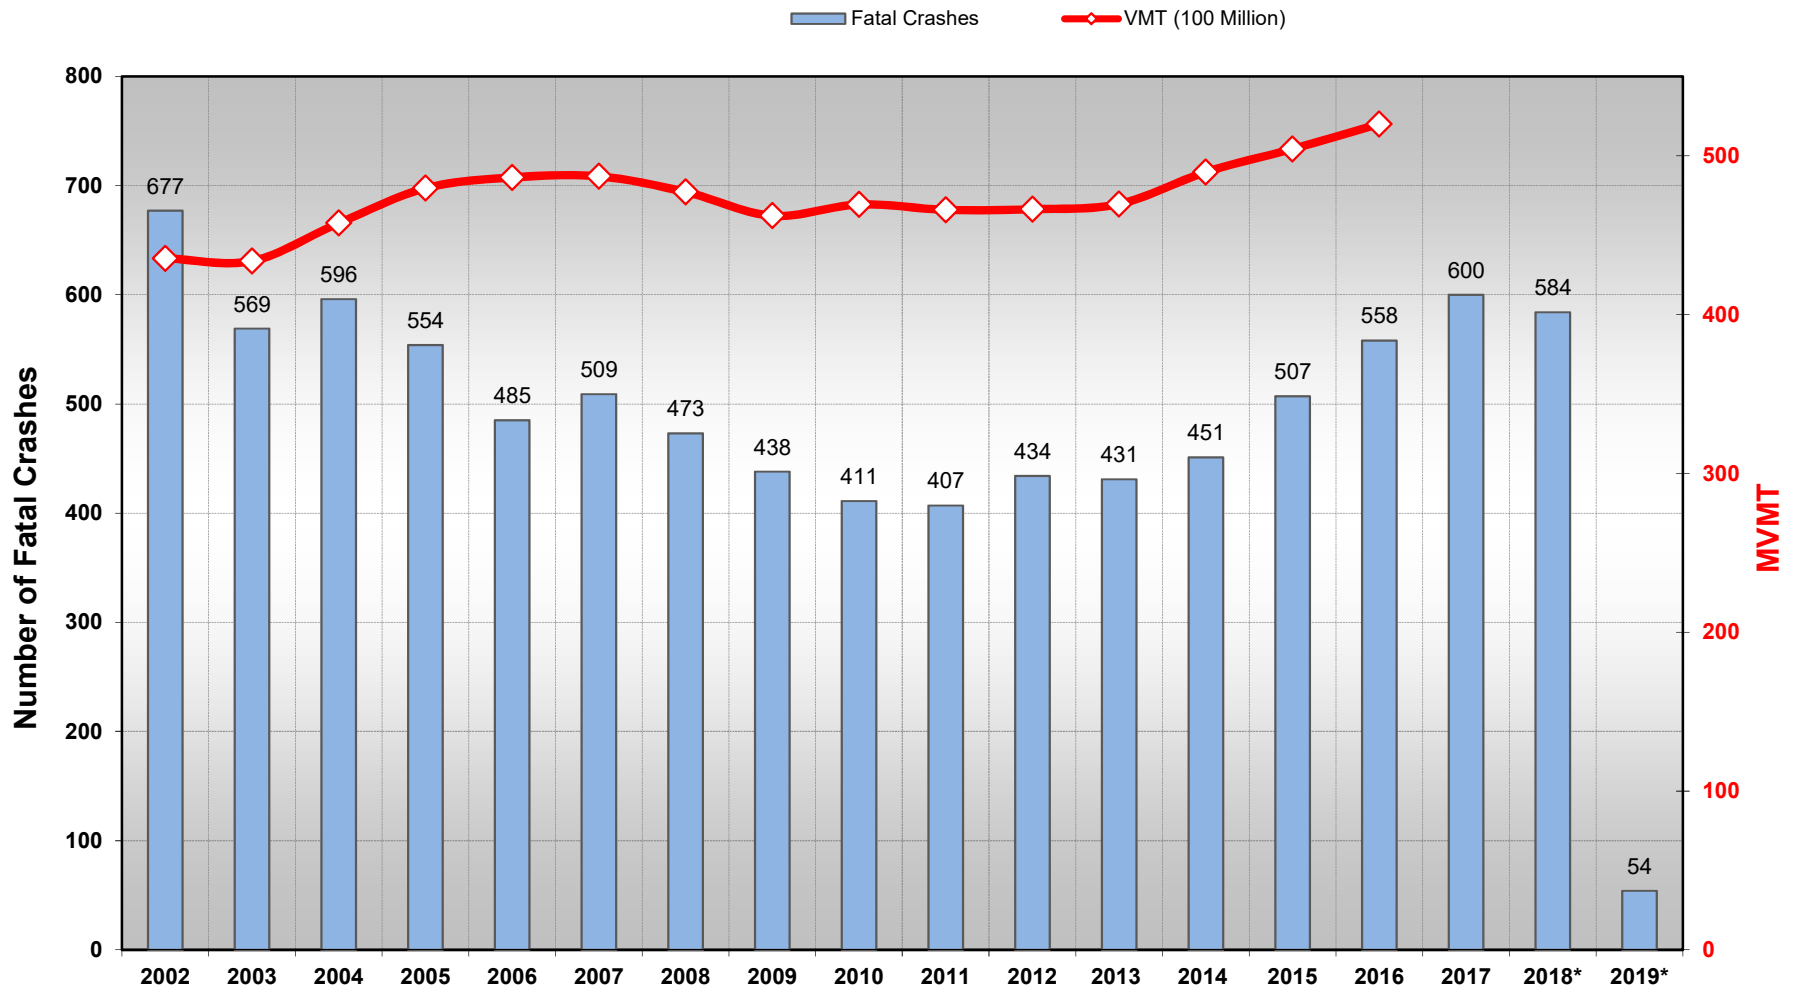

# Colorado Historical Fatal Crash Trends - Updated 3/11/2019

## Colorado Fatal Crash Reduction Since 2002

\* Note: Data is preliminary as of release of this Report  
 Source of Data: Colorado DOT & "As Reported" to NHTSA by FARS

\* Note: Data is preliminary as of release of this Report  
 Source of Data: Colorado DOT & "As Reported" to NHTSA by FARS