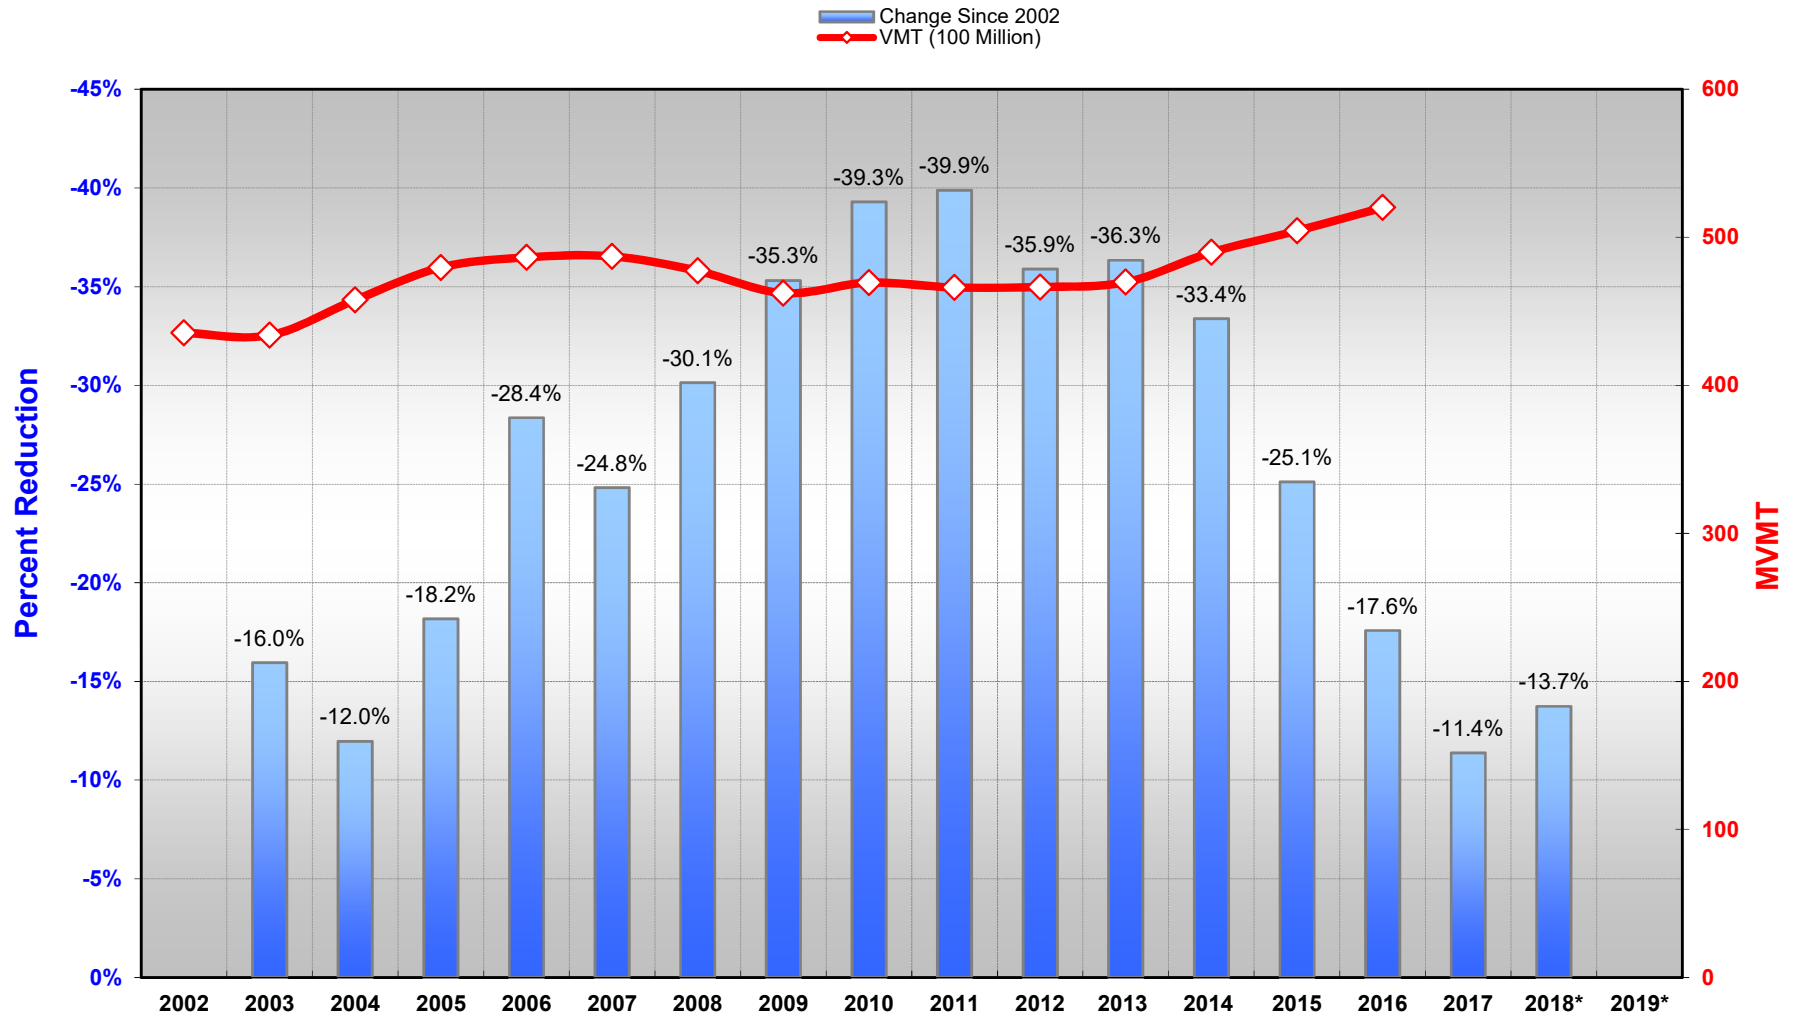

Colorado Historical Fatal Crash Trends - Updated 3/11/2019

* Note: Data is preliminary as of release of this Report
Source of Data: Colorado DOT & "As Reported" to NHTSA by FARS