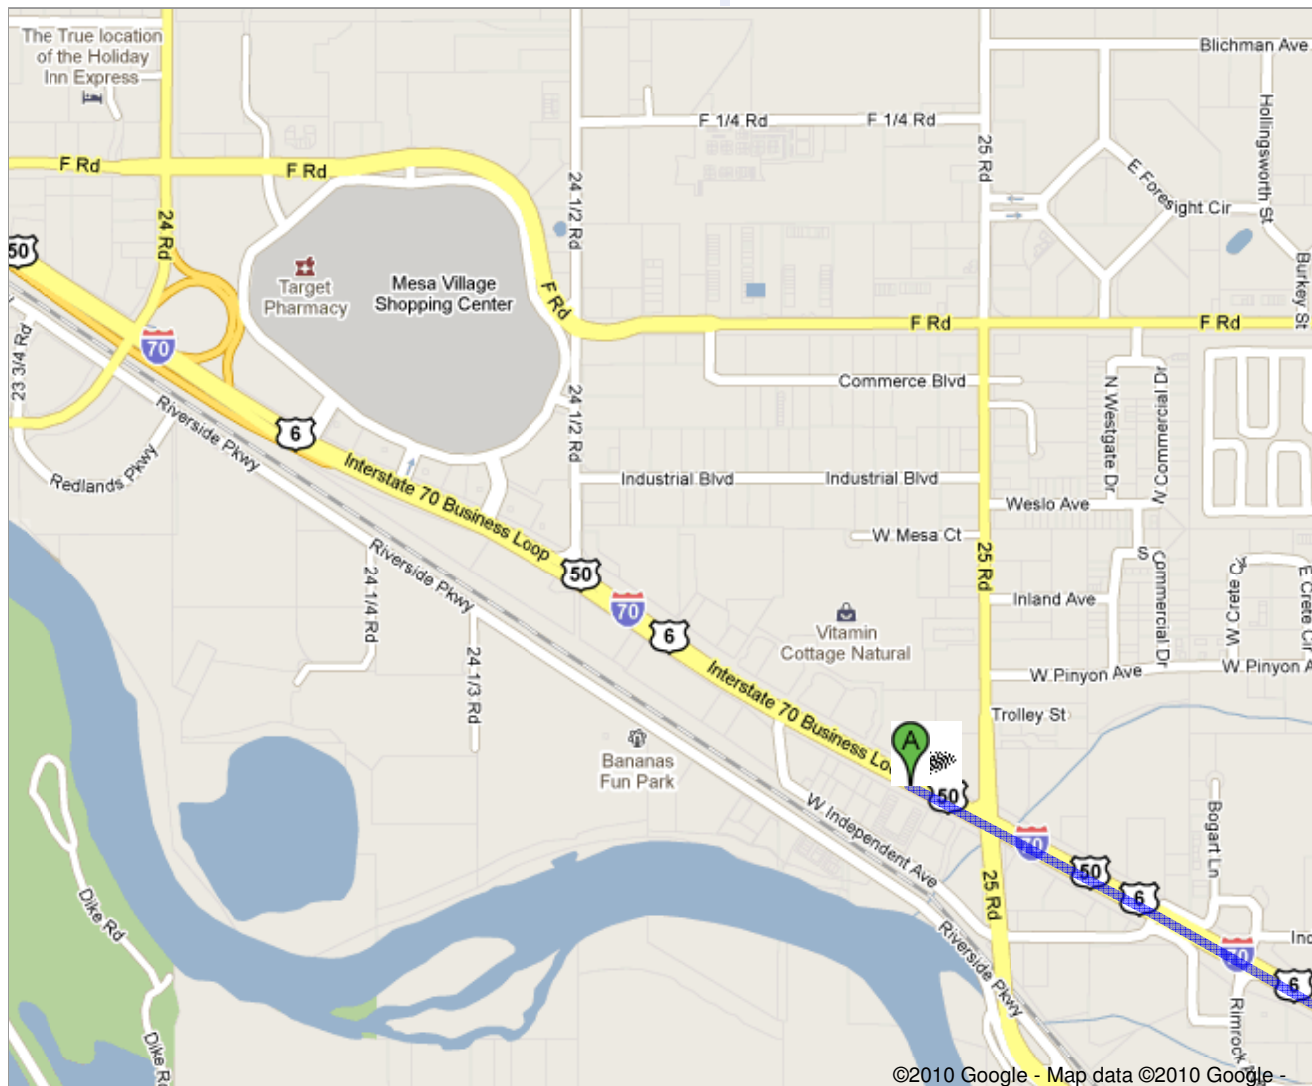

To see all the details that are visible on the screen, use the "Print" link next to the map.

[Get Directions](#) [My Maps](#)

[Print](#) [Send](#) [Link](#)

## Driving directions to Colorado

2491 U.S. 6  
Grand Junction, CO 81505

- |  |        |
|--|--------|
| 1. Head <b>southeast</b> on <b>Interstate 70 Business Loop E</b> toward <b>25 Rd</b>   | 0.8 mi |
| 2. Slight <b>left</b> at <b>US-6 E</b>   | 4.3 mi |
| 3. Turn <b>left</b> at <b>I-70 BUS E/US-6 E/Interstate 70 Business Loop E</b>  | 3.5 mi |
| 4. Take the ramp onto <b>I-70 E</b>  | 192 mi |
| 5. Take exit <b>228</b> toward <b>Georgetown</b>   | 0.2 mi |
| 6. Turn <b>right</b> at <b>15th St</b>   | 305 ft |
| 7. Take the 1st <b>right</b> onto <b>Argentine St/Co Rd 306</b>  | 0.3 mi |
| 8. Take the 1st <b>left</b> onto <b>11th St</b>  | 190 ft |
| 9. Take the 1st <b>right</b> onto <b>Rose St</b>   | 0.5 mi |
| 10. Turn <b>left</b> at <b>2nd St/Co Rd 381</b><br>Continue to follow Co Rd 381  | 2.5 mi |
| 11. Turn <b>left</b> at <b>Co Rd 381/Guanella Pass Rd</b>  | 2.0 mi |
| 12. Slight <b>right</b> to stay on <b>Co Rd 381/Guanella Pass Rd</b><br><i>This road may be seasonally closed</i>                              | 4.2 mi |
| 13. Turn <b>left</b> to stay on <b>Co Rd 381/Guanella Pass Rd</b><br><i>This road may be seasonally closed</i>                                 | 3.7 mi |
| 14. Turn <b>left</b> to stay on <b>Co Rd 381/Guanella Pass Rd</b><br>Continue to follow Co Rd 381<br><i>This road may be seasonally closed</i> | 0.9 mi |
| 15. Continue onto <b>Co Rd 62/Geneva Rd</b><br><i>This road may be seasonally closed</i>   | 3.5 mi |
| 16. Sharp <b>right</b> at <b>Co Rd 1038/Duck Creek/Fsr-119</b><br>Continue to follow Duck Creek  | 0.5 mi |
| 17. Continue onto <b>Co Rd 1038</b>  | 3.3 mi |