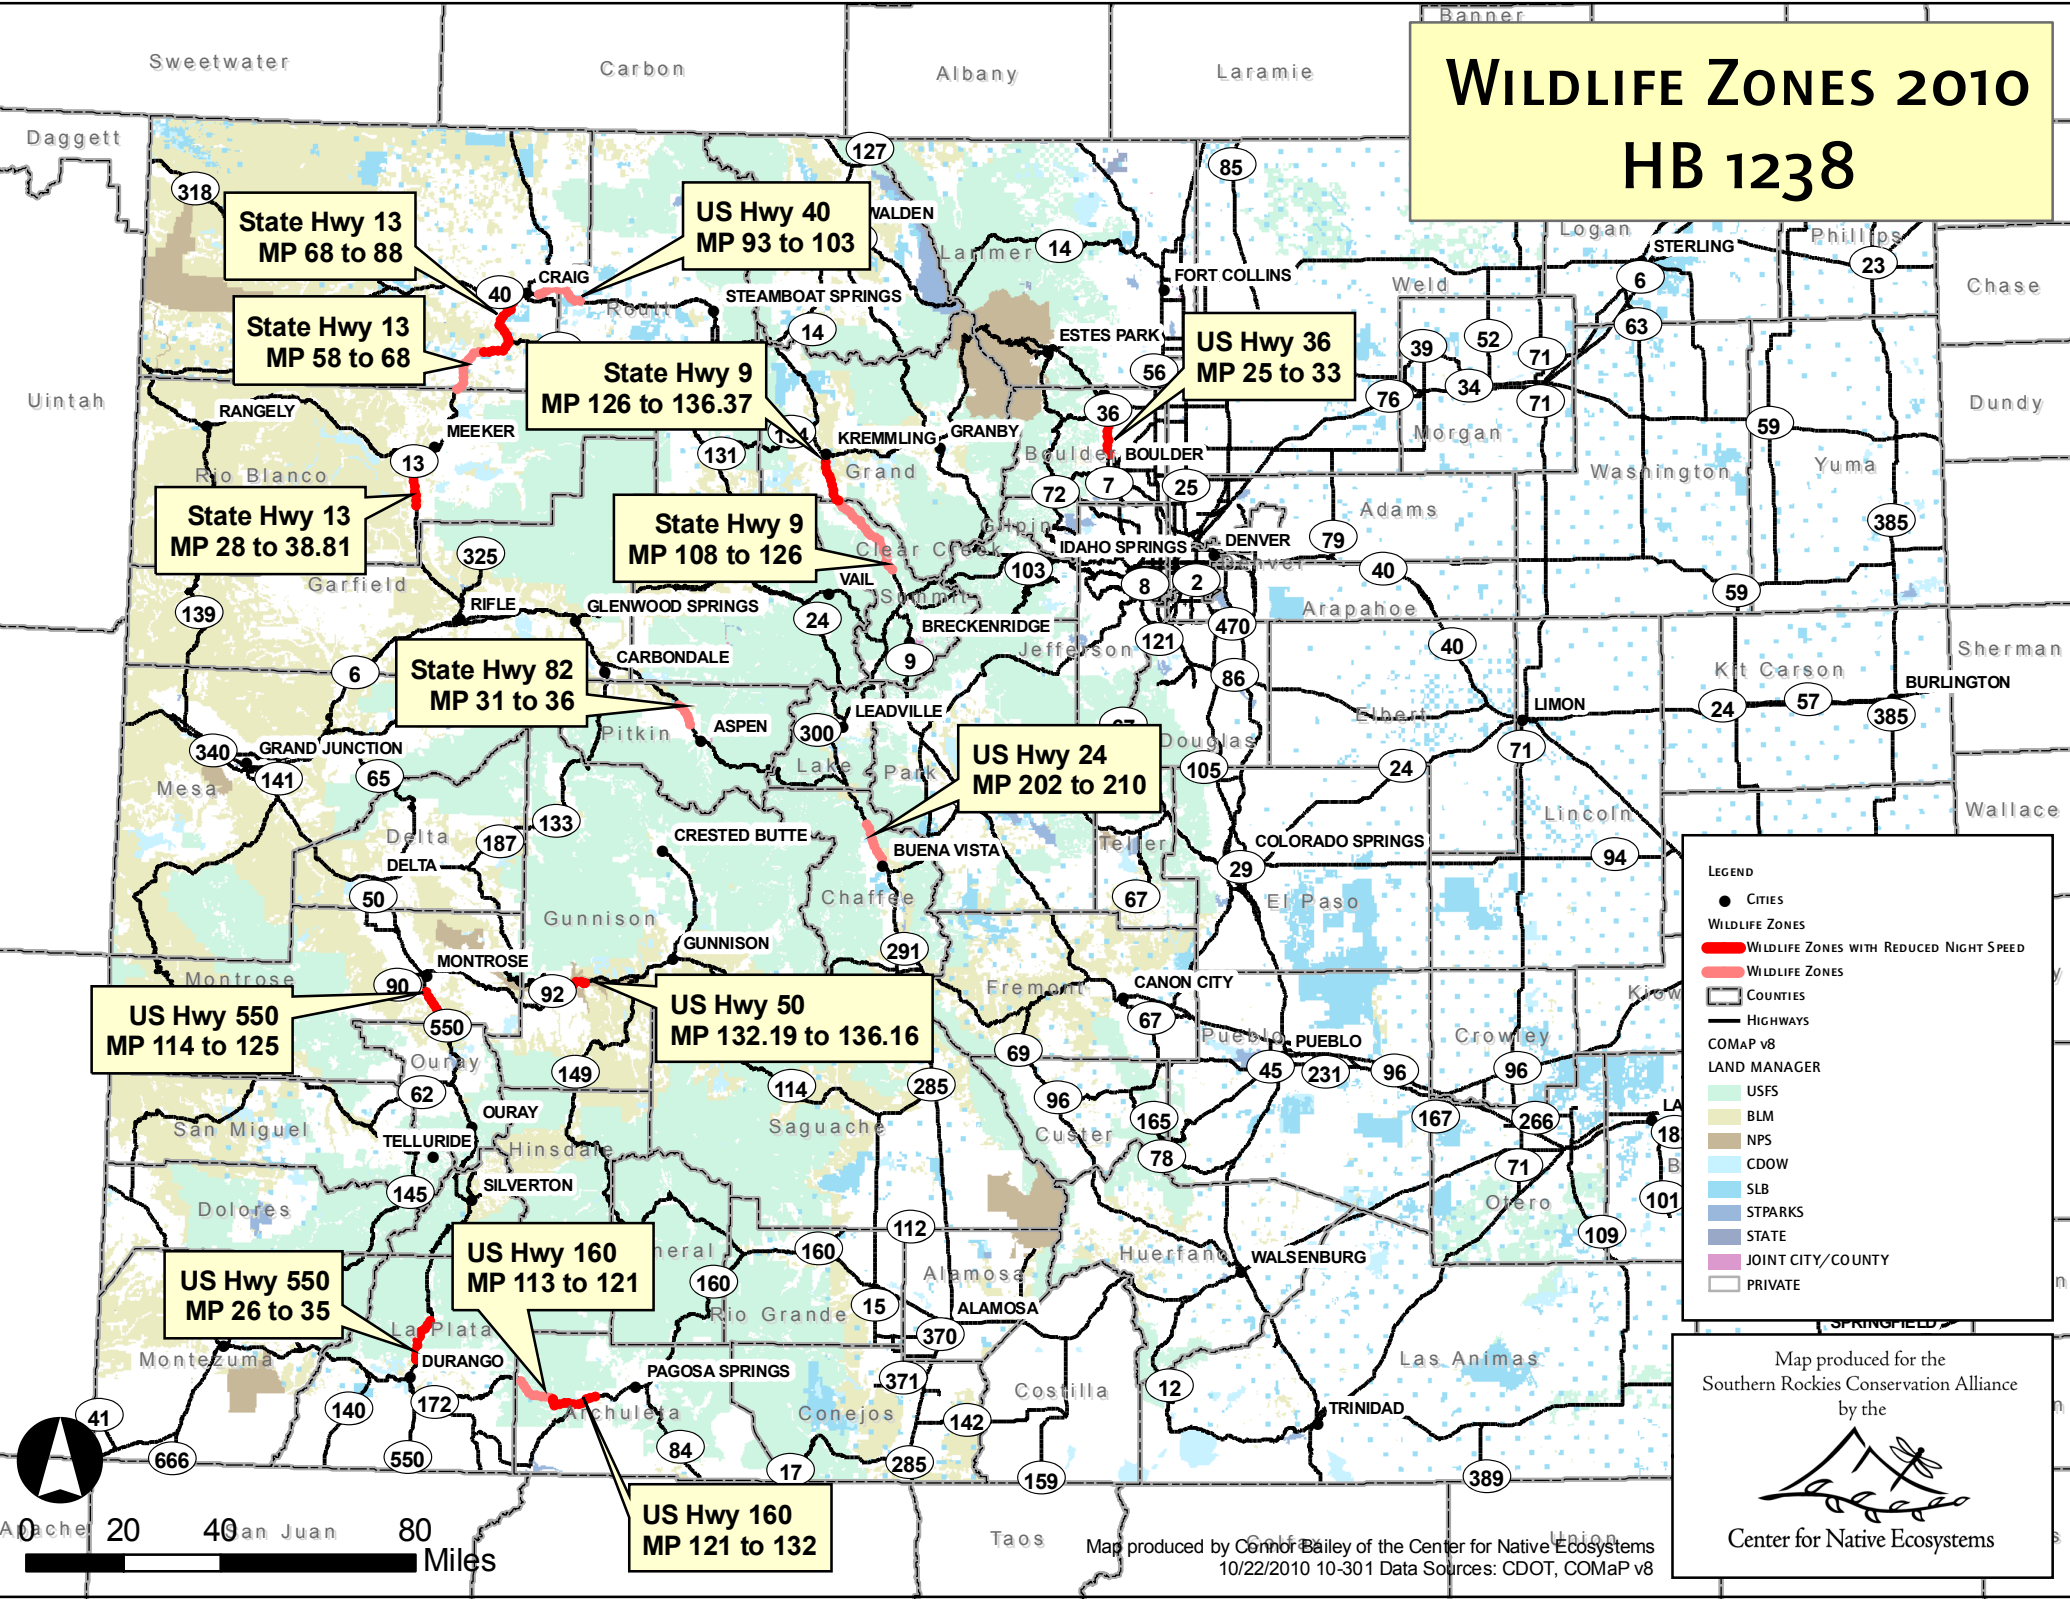

WILDLIFE ZONES 2010

HB 1238

LEGEND

- CITIES
- WILDLIFE ZONES**
- Wildlife Zones with Reduced Night Speed
- Wildlife Zones
- ▭ COUNTIES
- HIGHWAYS
- COMaP v8
- LAND MANAGER**
- USFS
- BLM
- NPS
- CDOW
- SLB
- STPARKS
- STATE
- JOINT CITY/COUNTY
- PRIVATE

Map produced by Connor Bailey of the Center for Native Ecosystems
10/22/2010 10-301 Data Sources: CDOT, COMaP v8

Map produced for the
Southern Rockies Conservation Alliance
by the

Center for Native Ecosystems