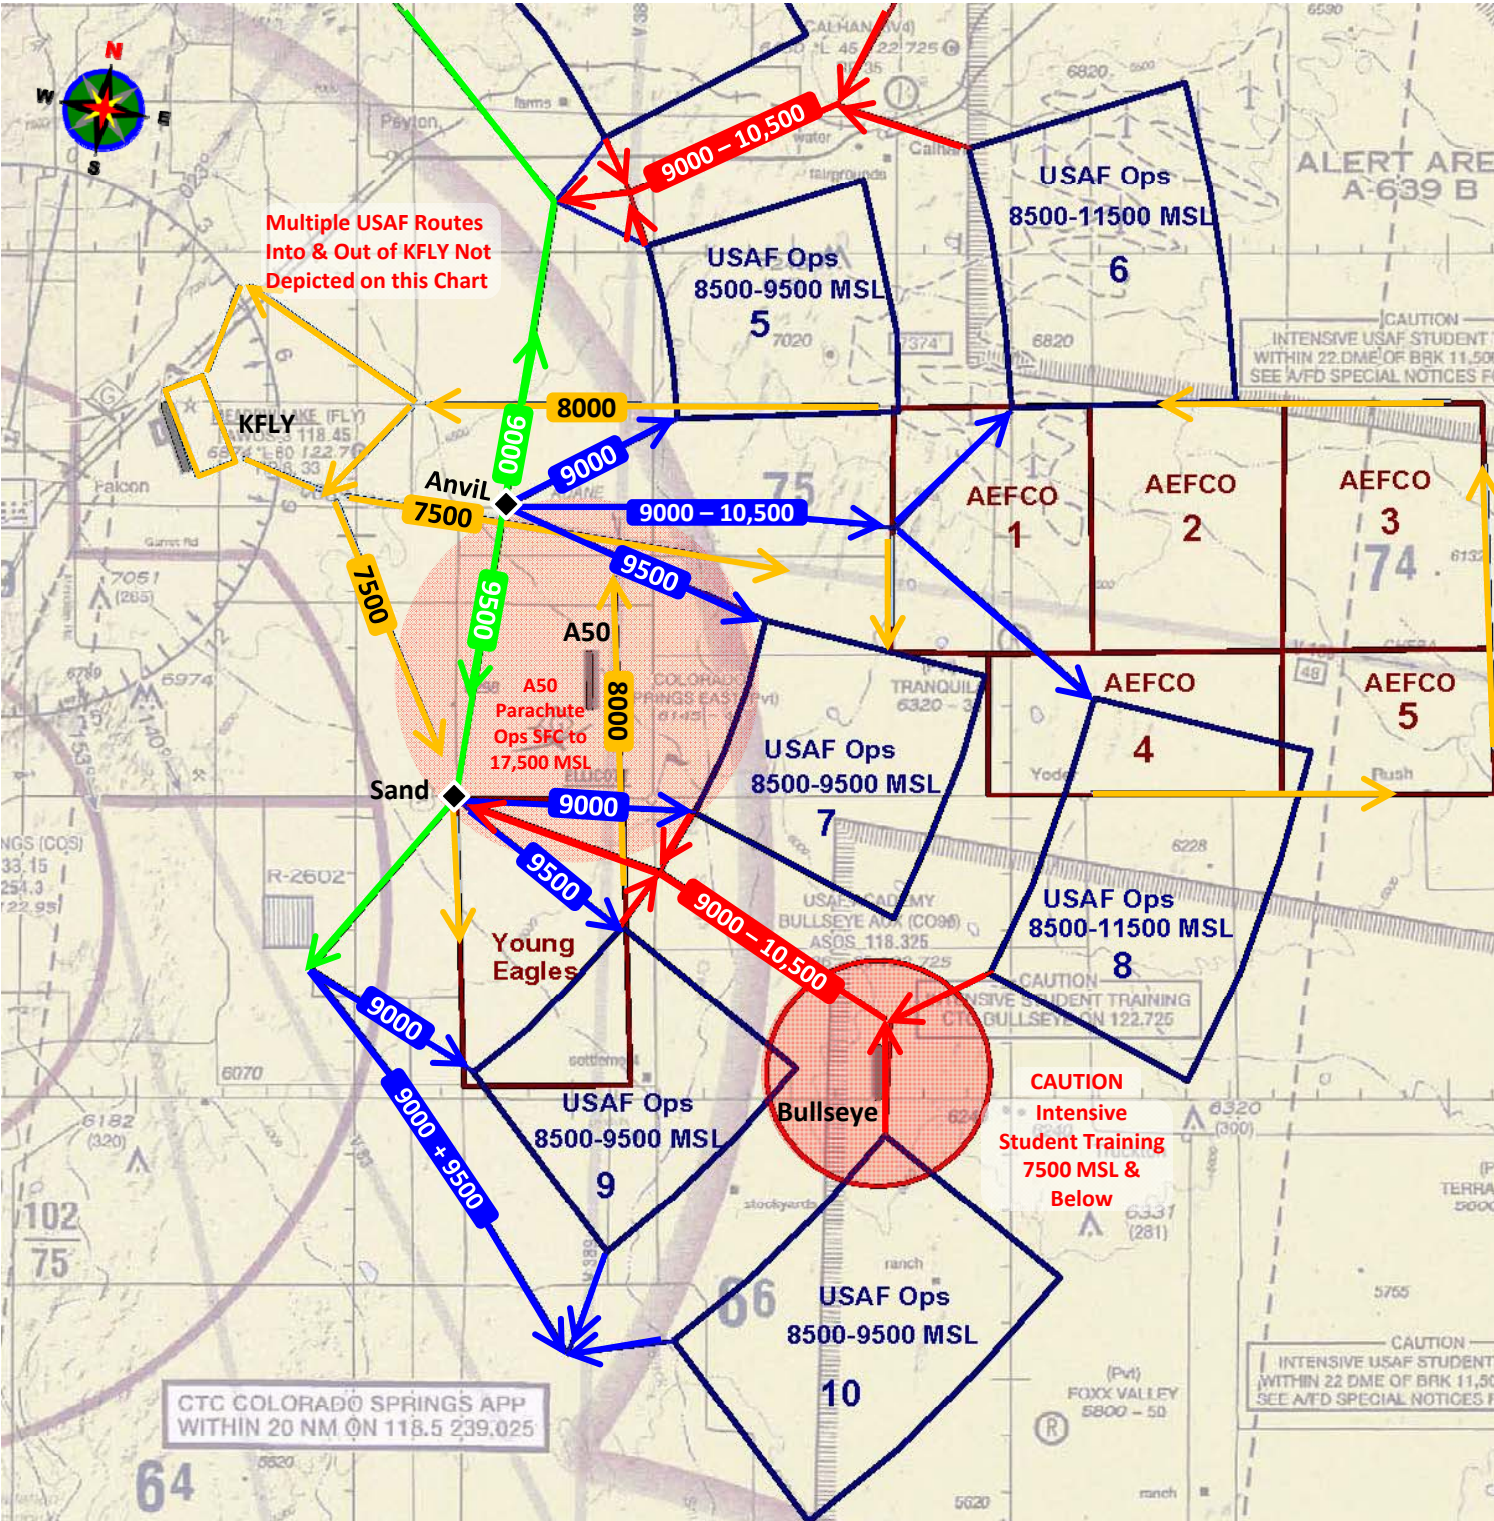

AEFCO Summer Experience

Flight Ops From KFLY to
AEFCO Areas 1-5 & Young Eagles Area

Dates: Jun (15,16,17) & (20 & 24) 2016
07:30 – 12:00 Lcl
Up to 35 Flights Daily
Most Operations 8000' MSL & Below
Operating on Freq 122.70

AEFCO POC: Hank Bartlett 719-333-2042

Legend

- ← 8000 → AEFCO Routes & Altitudes Normally 8000 MSL & Below
- 7500 → AEFCO & Young Eagles Training Areas Normally 8000 MSL & Below
- ← 9500 9000 → USAF Area Corridor 9500 MSL CW, 9000 MSL CCW
- 9500 → USAF Area Ingress Routes & Altitudes as Depicted
- ← 9000 - 10,500 → USAF Area Egress Routes Altitudes 9000 to 10,500 MSL
- USAF Area Training Area 8500 to 11,500 MSL as Depicted

FAA TAC Chart Ed 94, Expires 21 Jul 2016
Scale 1:250,000, Printed 10 Jun 2016

Chart POC 306 OSS/DOA Ph 719-333-0595, daniel.rund@us.af.mil