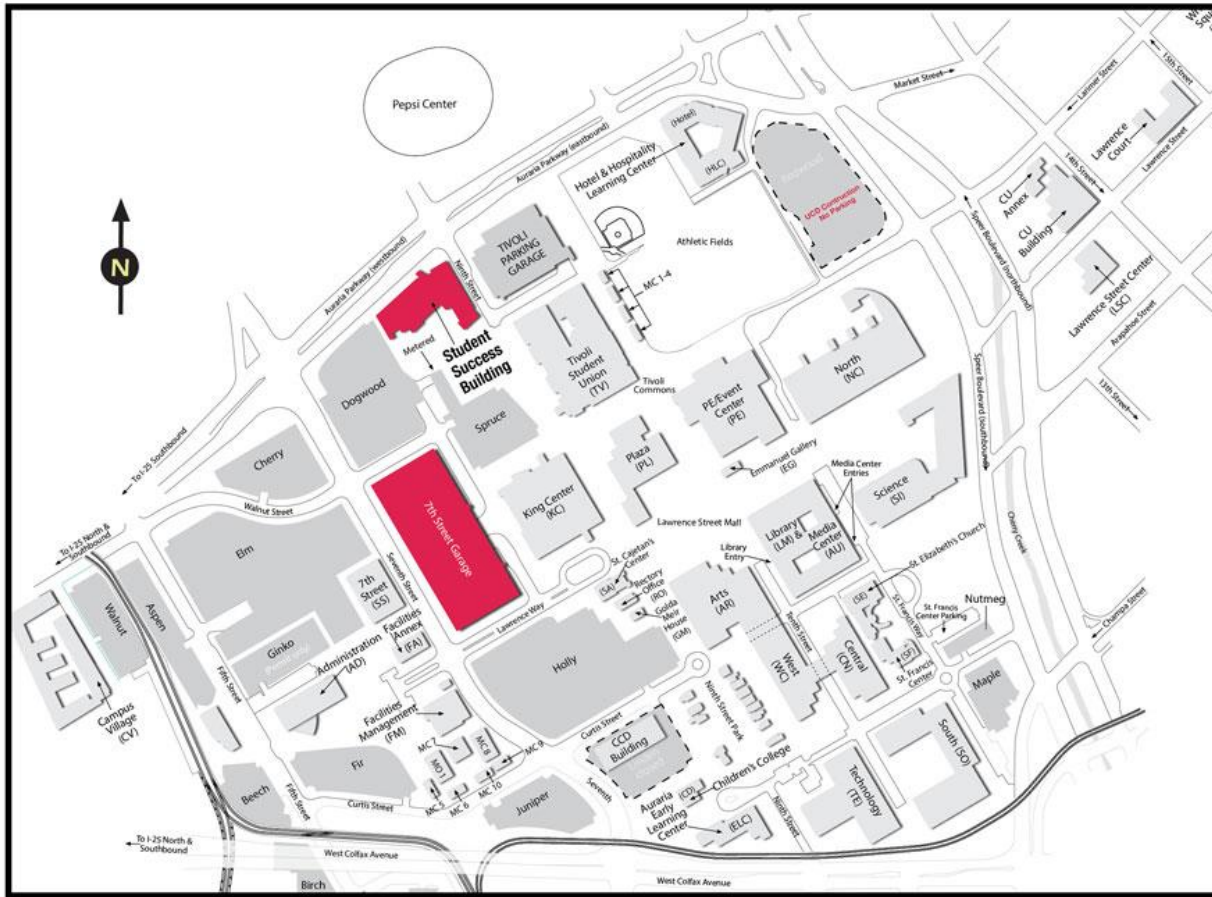

Wednesday, November 18, 2015

**Meeting Location:**

Metro State University of Denver  
Student Success Building, CAVEA  
890 Auraria Parkway, Suite 410  
Denver, CO 80204

**Recommended Parking:**

7<sup>th</sup> Street Garage  
Intersection of 7<sup>th</sup> St & Walnut St

**Quick Directions**

**From the North:**

- Take I-25 South to the Speer Boulevard South exit
- Take Speer Boulevard South to Auraria Parkway (past Elitch's and the Pepsi Center)
- Turn RIGHT on Auraria Parkway
- Turn LEFT at the second traffic light onto 7<sup>th</sup> Street
- Turn LEFT at the first traffic light onto Walnut Street
- Enter the 7<sup>th</sup> Street Garage on your right

**From the South:**

- Take I-25 North to the Auraria Parkway exit
- Take Auraria Parkway to the first traffic light (7<sup>th</sup> Street)
- Turn RIGHT onto 7<sup>th</sup> Street
- Turn LEFT at the first traffic light onto Walnut Street
- Enter the 7<sup>th</sup> Street Garage on your right.