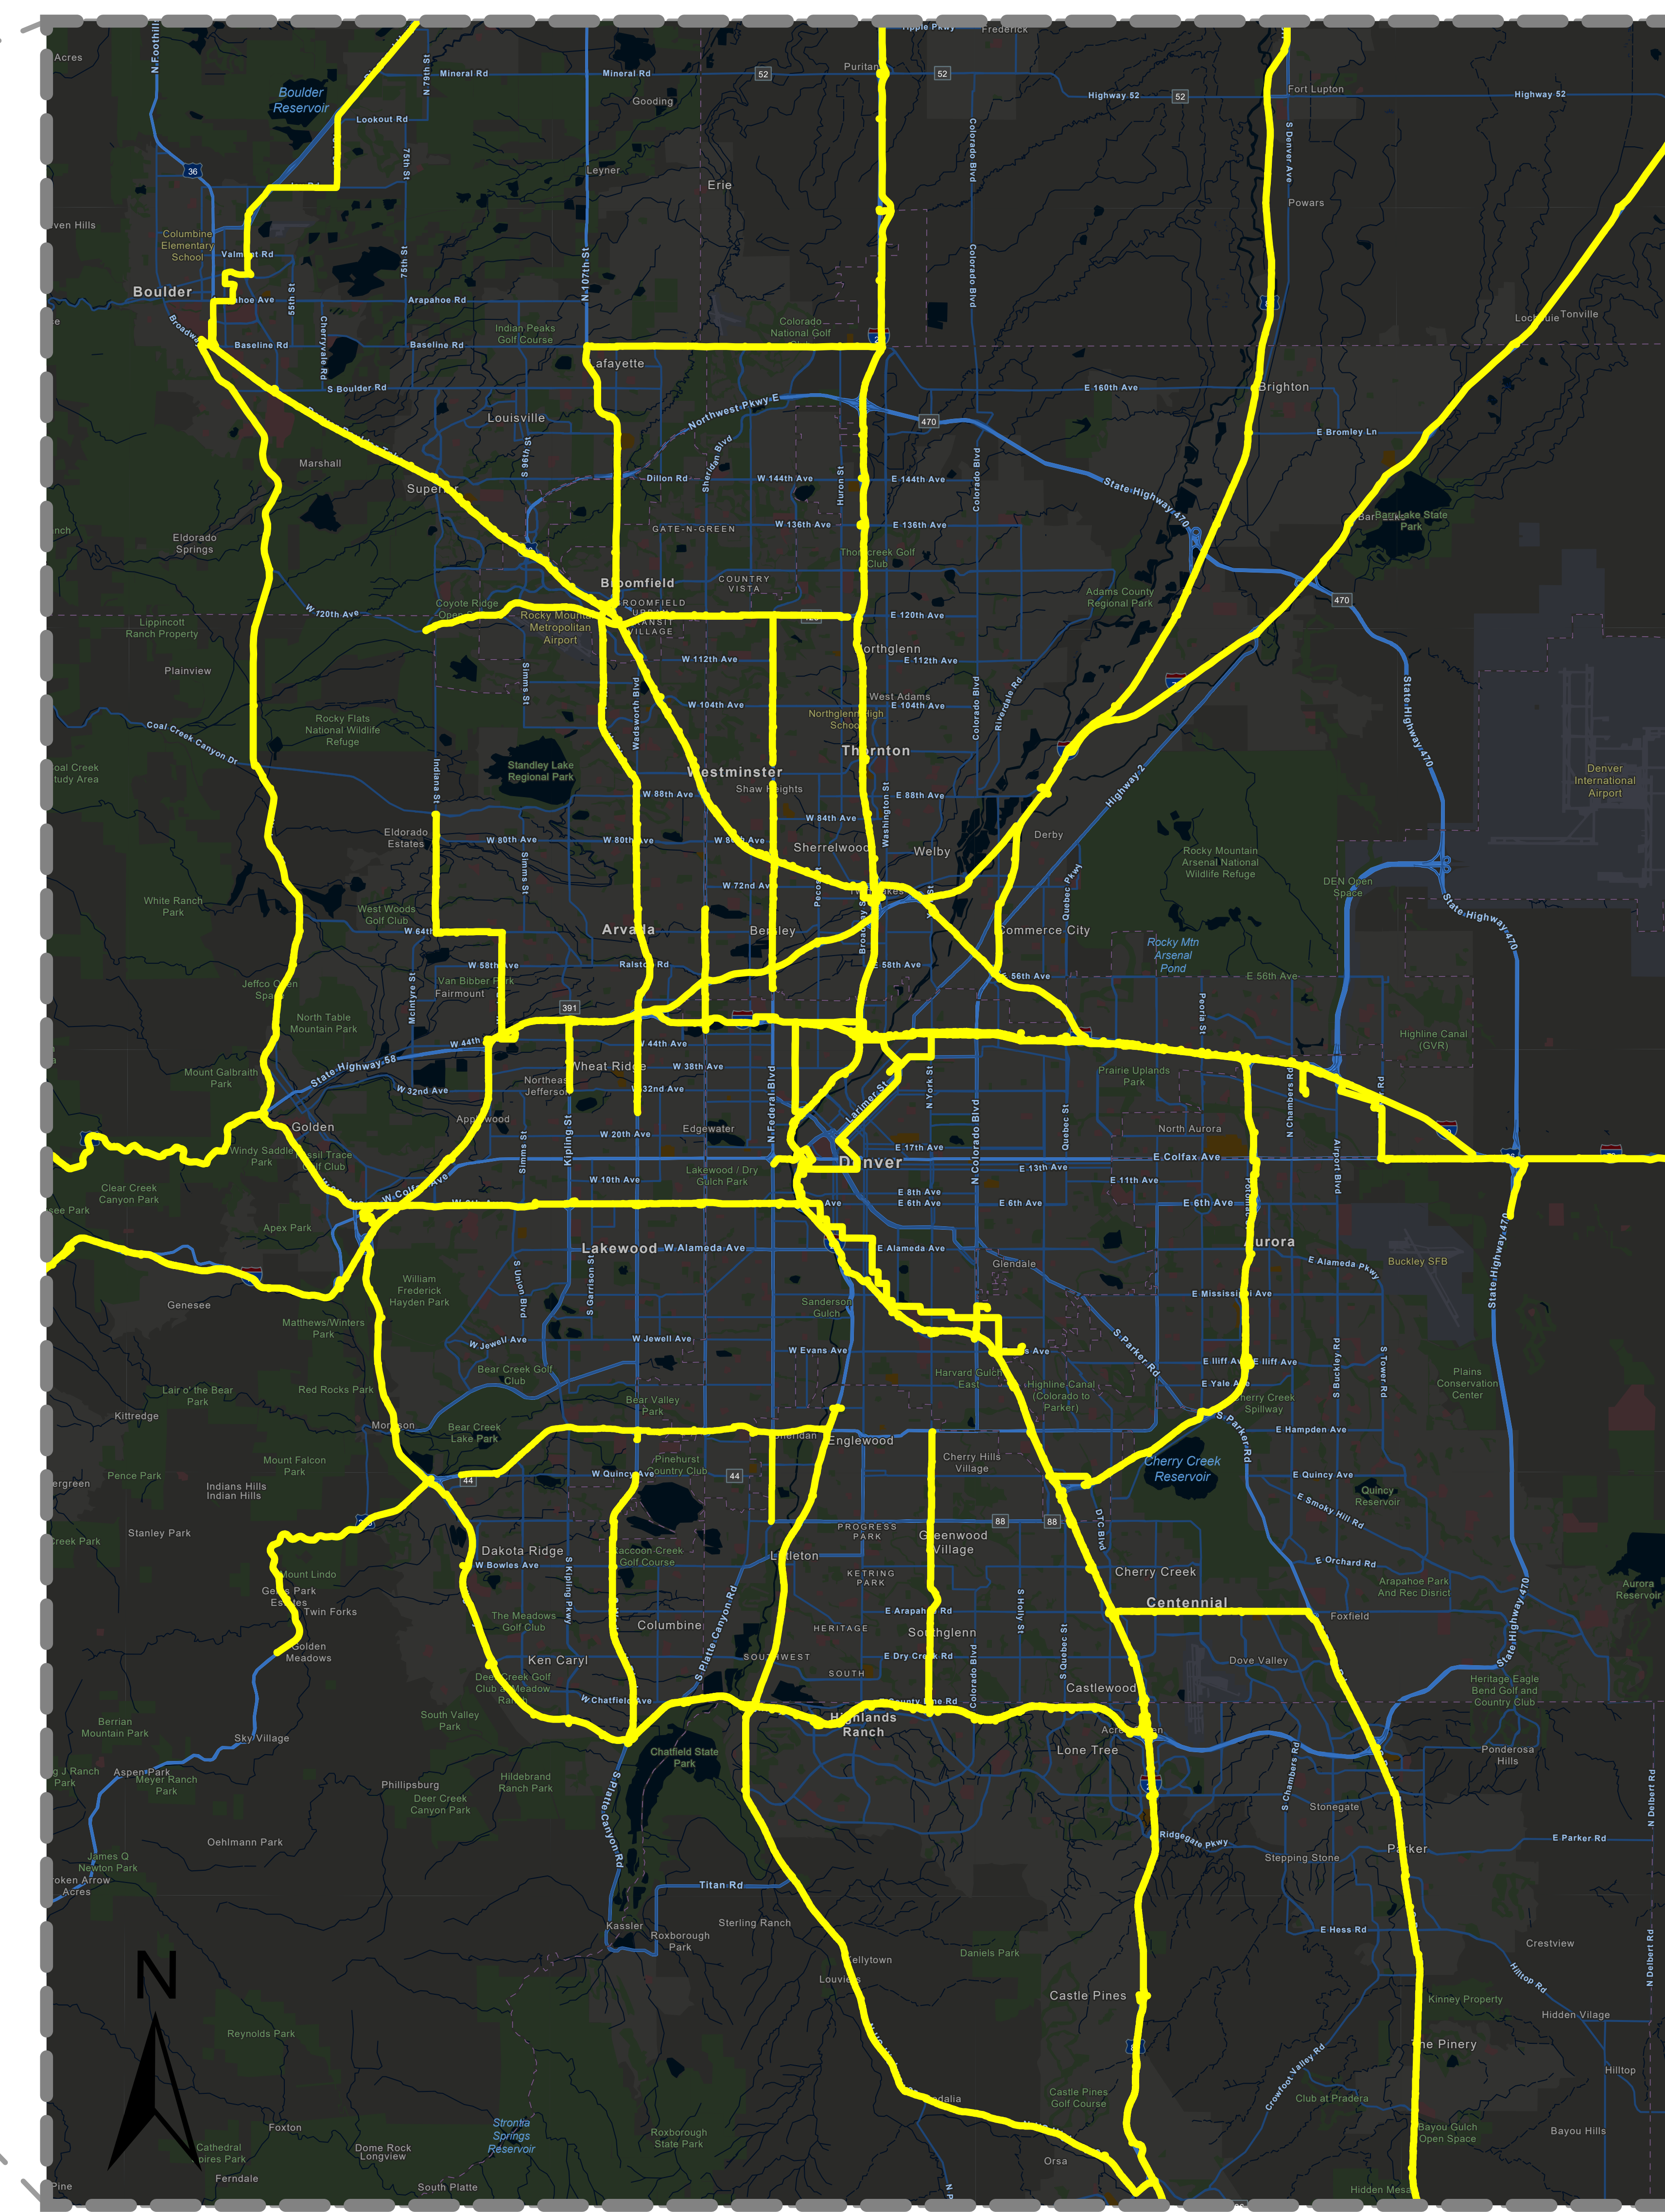

# CDOT Intelligent Transportation Systems: Fiber Optic

## Colorado

## Denver

0 40 80 Miles

0 5 10 Miles

**COLORADO**  
Department of Transportation  
Division of Maintenance & Operations  
[CDOT's Accessibility Statement](#)

For accessibility information please contact:  
[oit\\_gis@state.co.us](mailto:oit_gis@state.co.us)

### Legend

- Existing CDOT Fiber
- In-Progress CDOT Fiber
- Colorado Highways
- County Lines