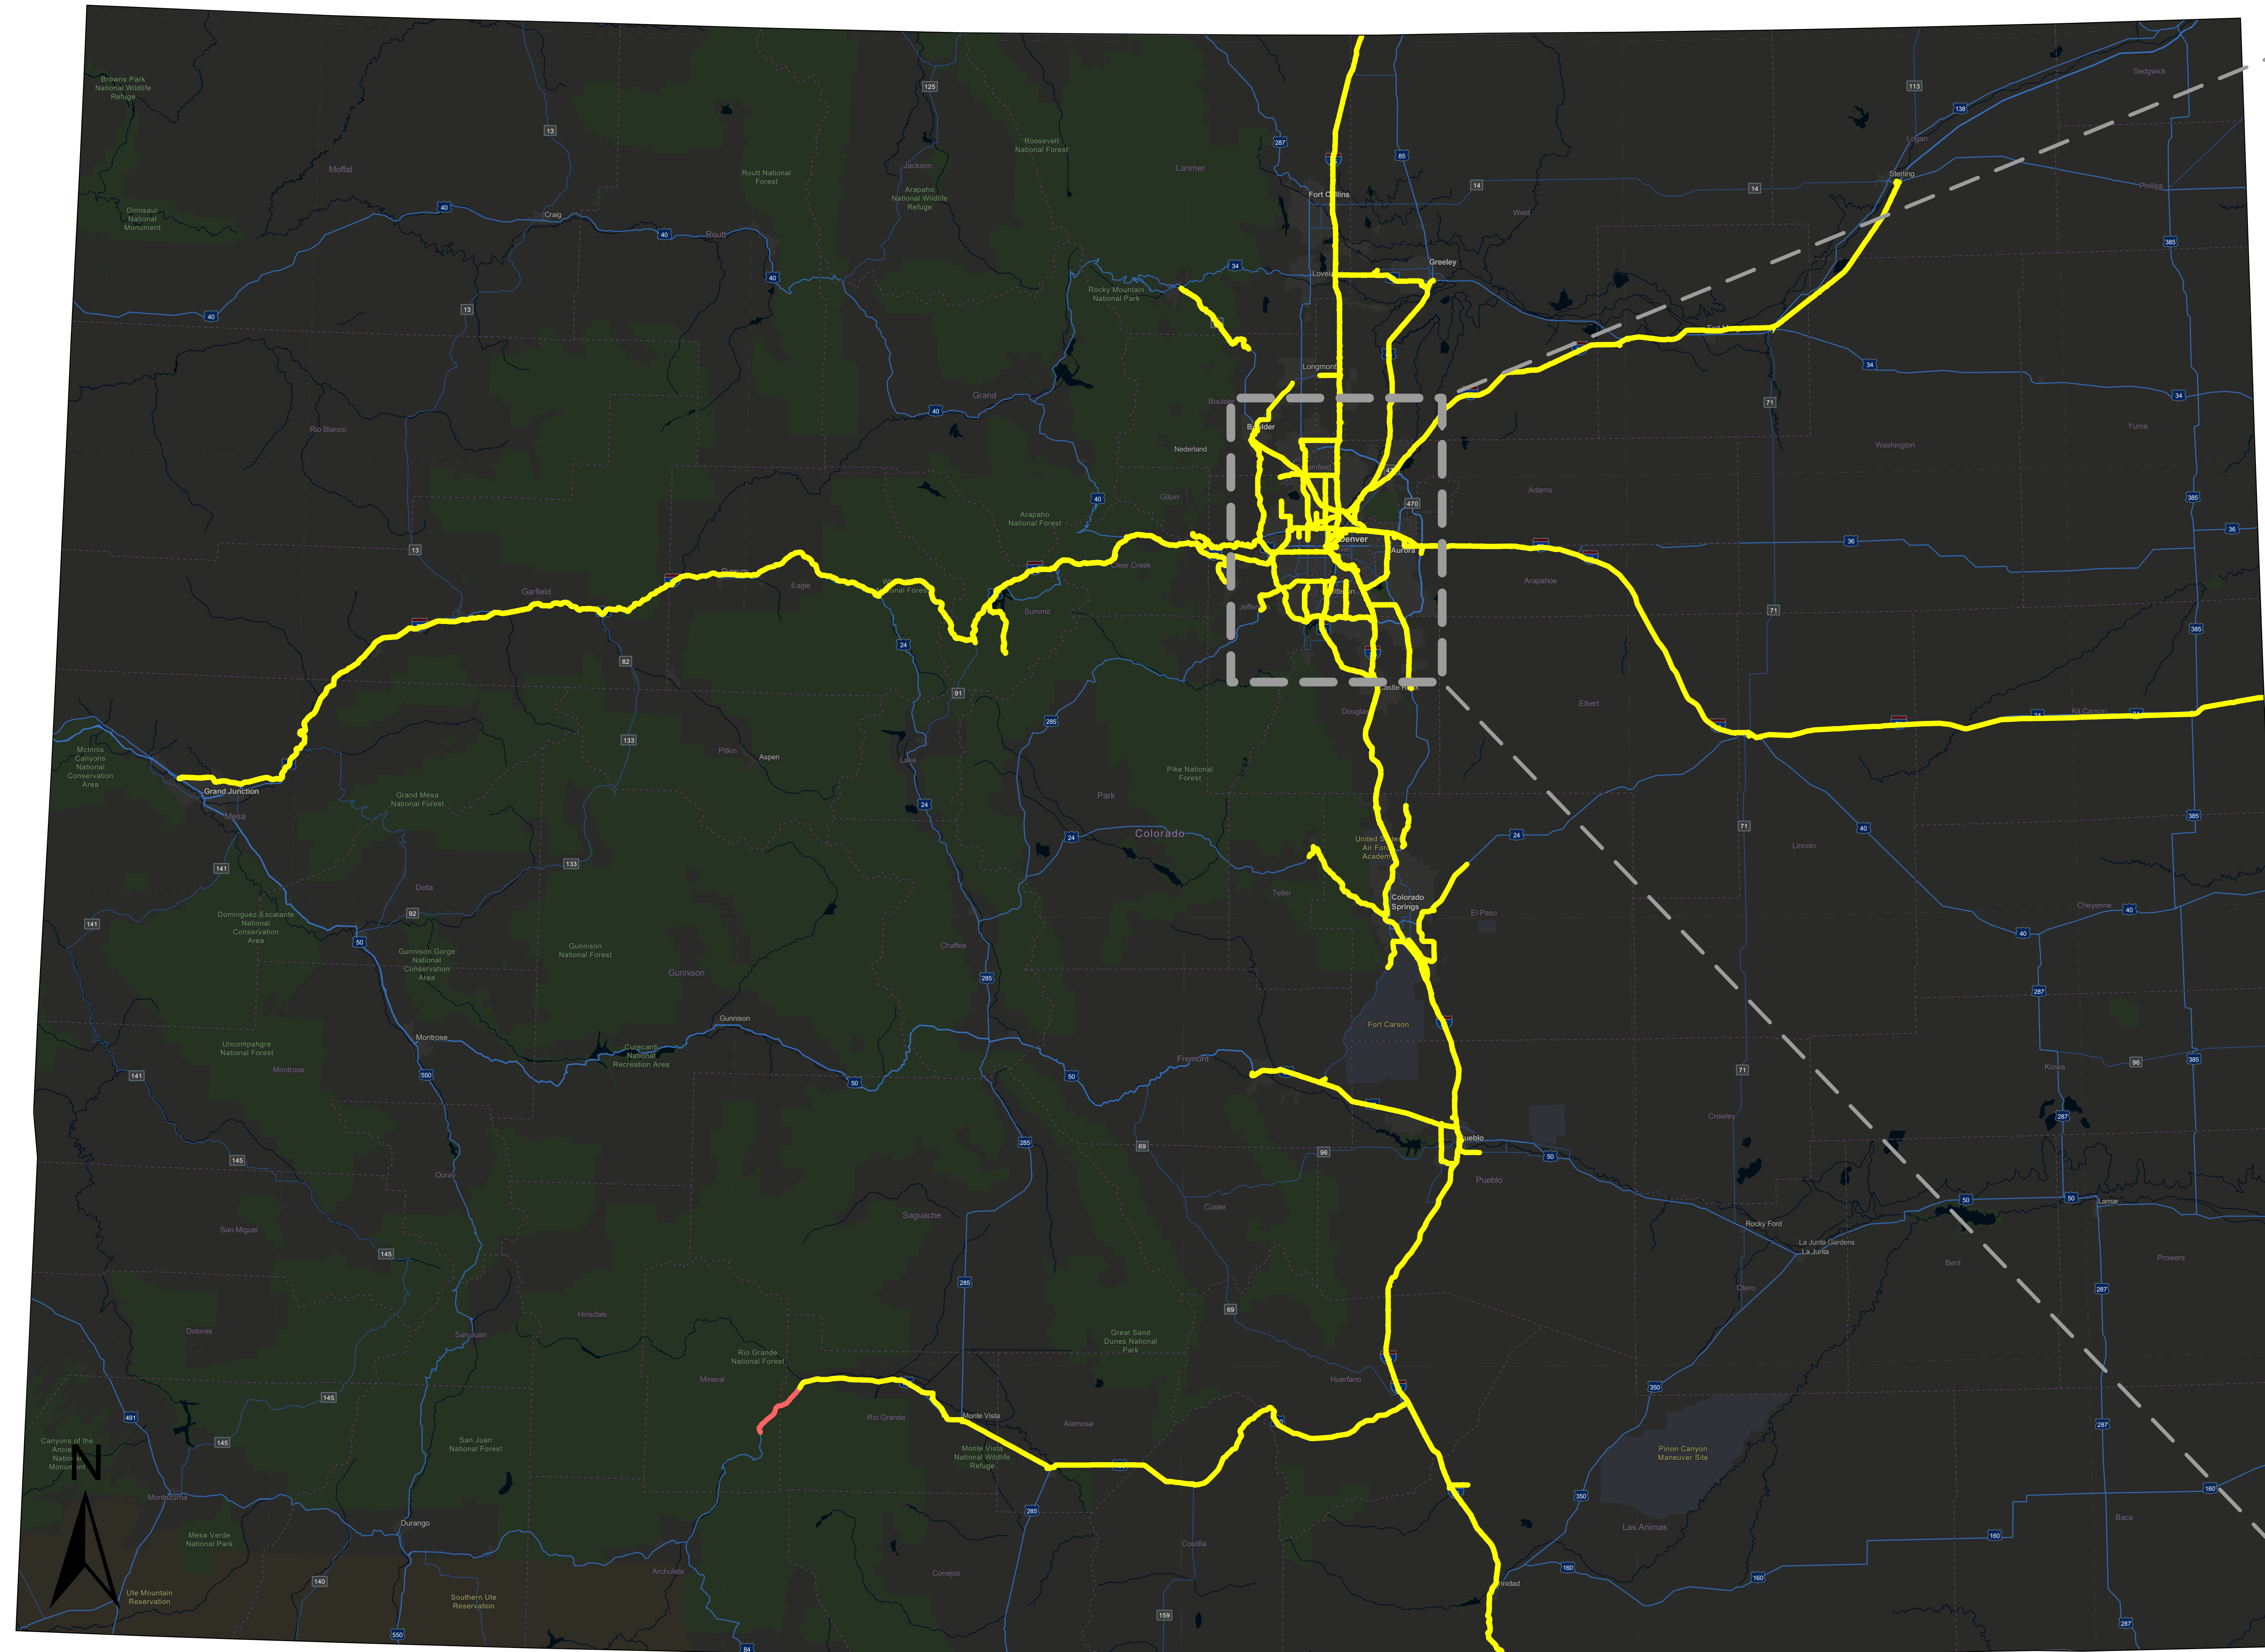

# CDOT Intelligent Transportation Systems: Fiber Optic

## Colorado

## Denver

0 40 80 Miles

0 5 10 Miles

**COLORADO**  
Department of Transportation  
Division of Maintenance & Operations  
[CDOT's Accessibility Statement](#)

For accessibility information please contact:  
[oit\\_gis@state.co.us](mailto:oit_gis@state.co.us)

### Legend

- Existing CDOT Fiber
- In-Progress CDOT Fiber
- Colorado Highways
- County Lines