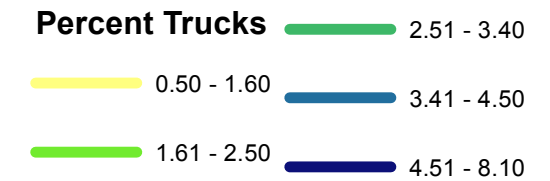

**Denver Metropolitan Area**

**Fort Collins and Greeley**

**Colorado Freight Corridors with Freight Project Areas (Urban): Percent Off-Peak Trucks**

**Colorado Springs**

**Pueblo**

**Grand Junction**