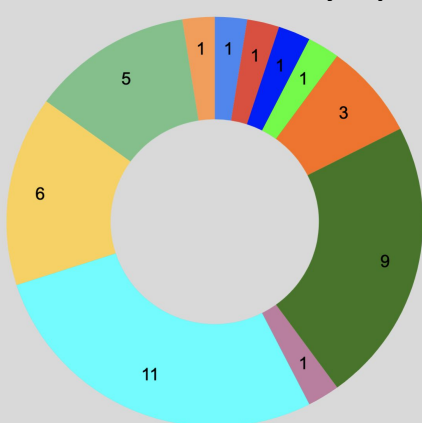

Number of Videos by Topic

- A-GaME
- AFADs
- Bluebeam
- Change Orders & eSignatures
- Expert Interview
- Intro to NEPA
- LiDAR Data
- Plan Reading
- PW Cloud Migration
- R&R Excel Tool
- Utilities Conflict Matrix