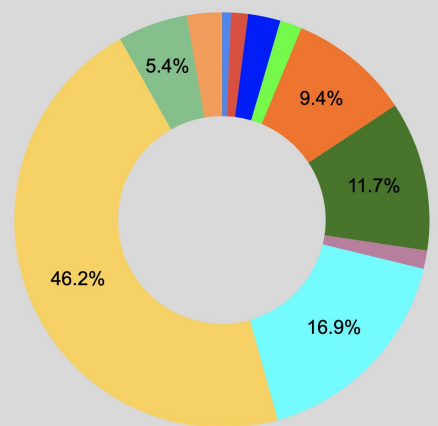

Video Duration by Topic

Videos with Most Views - Last 90 Days

1. Intro to NEPA - What is NEPA? - 122
2. Bluebeam Studio Sessions - 35
3. Plan Reading 9 - Plan & Profile Views - 28
4. Downloading LiDAR Data - 25
5. Intro to NEPA: NEPA Process - 24

Videos with Most Watch Time - Last 90 Days:

1. Intro to NEPA - What is NEPA - 3.3 hours
2. Plan Reading 9 - Plan & Profile Views - 3.2 hours
3. ProjectWise Active Project Cloud Migration Outreach Session 5 (Full Session) - 1.5 hours
4. Plan Reading 1 - Agenda & Understanding the Contract - 1.4 hours
5. Downloading LiDAR Data - 1 hour