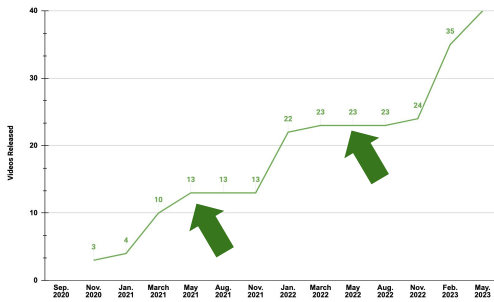

TETP Insights Dashboard Analytics - August 2023

CDOT Colleague YouTube Channel

- Subscribers: 1,061 (+67 since May 2023)

Program at a Glance

- Over 6.5 hours of Engineering Insight videos
- 40 videos published as of Aug. 2023
- 10 Subject Matter Expert contributors

Total Video Publications

➔ Construction Season

Topics with Highest Audience Retention*

1. Intro to NEPA Series - 61.8% of 5:16 (Avg duration of videos in series) (-0.4% since May 2023)
2. Plan Reading Series - 56.2% of 6:13 (Avg duration of videos in series) (+0.2% since May 2023)
3. A-GaME - 34.1% of 2:54 (+0% since May 2023)
4. Automated Flagger Assistance Devices - 33.5% of 5:22 (-0.8% since May 2023)
5. ProjectWise Active Project Cloud Migration FAQs - 33.5% (-0.8% since May 2023)

*Average percentage of a video the audience watches per view

Links

- [Analytics Spreadsheet](#)
- [TETP Insights Webpage](#)
- [TETP Insights YouTube Playlist](#)
- [Aug. 2022 Insights Dashboard](#)
- [Nov. 2022 Insights Dashboard](#)
- [May. 2023 Insights Dashboard](#)