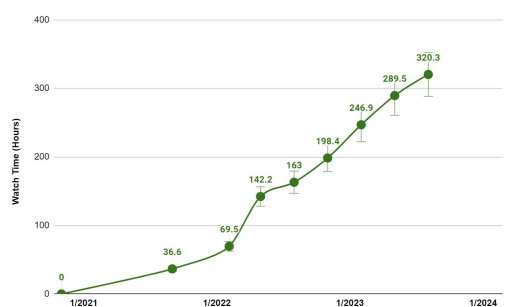

Total Watch Time (Hours)

Videos with Most Watch Time - All Time:

1. ProjectWise Cloud Migration Full Session - 66.8 hours (+3.5 since May 2023 report)
2. Bluebeam Studio Sessions - 38.5 hours (+3.2 since May 2023 report)
3. Intro to NEPA - What is NEPA? - 19.7 hours (+3.6 since May 2023 report)
4. Utility Conflict Matrix - 19.1 hours (+0.8 since May 2023 report)
5. AFADs - 18.3 hours (+1.4 Since May 2023 report)