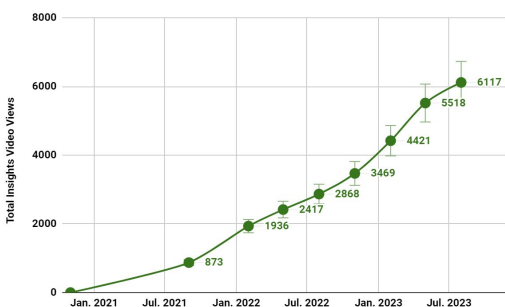

Video Duration by Topic

Videos with Most Views - Last 90 Days

1. Intro to NEPA - What is NEPA? - 122
2. Bluebeam Studio Sessions - 35
3. Plan Reading 9 - Plan & Profile Views - 28
4. Downloading LiDAR Data - 25
5. Intro to NEPA: NEPA Process - 24

Total Video Views

Videos with Most Views - All Time:

1. Bluebeam Studio Sessions - 793 (+53 since May 2023)
2. Intro to NEPA - What is NEPA? - 625 (+128 since May 2023)
3. AFADs - 538 (+43 since May 2023)
4. ProjectWise Cloud Migration Full Session - 421 (+26 since May 2023)
5. A-GaME - 408 (+20 since May 2023)