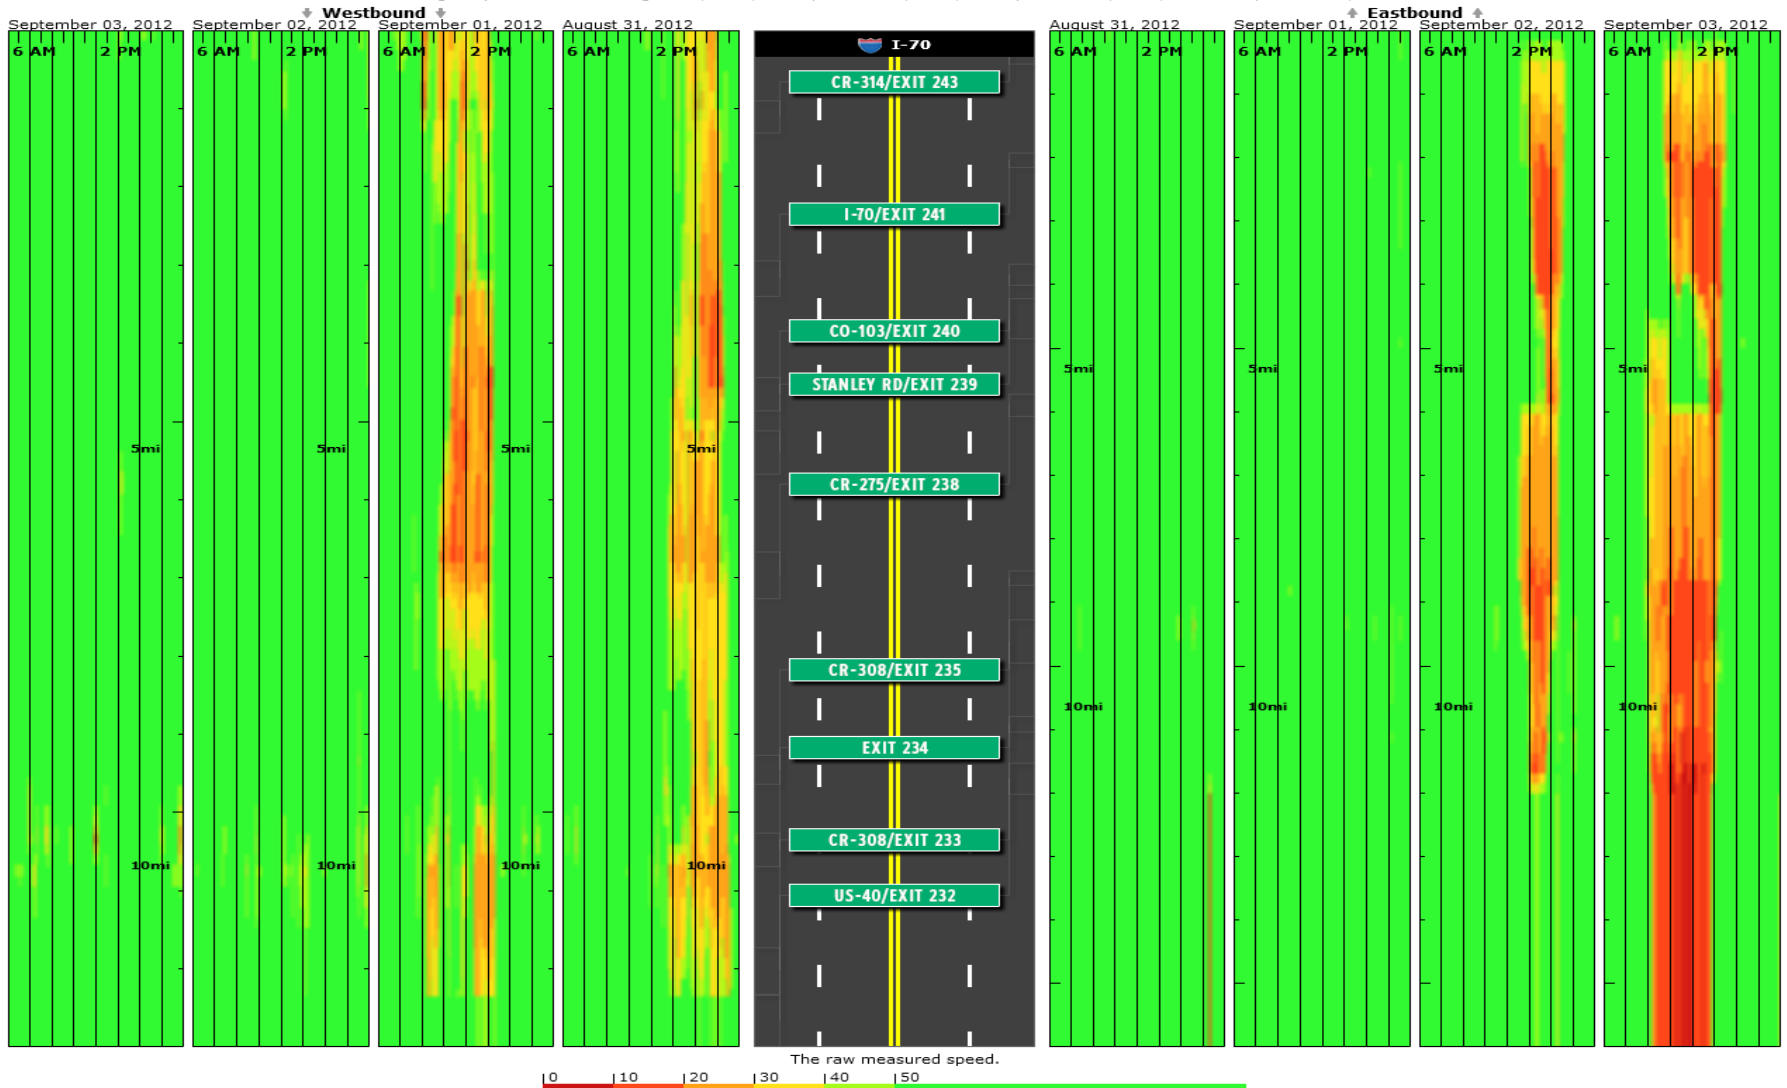

I-70 Mtn. Express Lanes – Findings

Labor Day Travel Speeds Comparison

I-70 Mtn. Express Lanes 2012 Labor Day

Speed on I-70 between US-40/Exit 232 and CR-314/Exit 243 using INRIX data

Averaged by 10 minutes for August 31, 2012, for September 01, 2012, for September 02, 2012, and for September 03, 2012

I-70 Mtn. Express Lanes 2016 Labor Day

Speed on I-70 between US-40/Exit 232 and CR-314/Exit 243 using INRIX data

Averaged by 10 minutes for September 02, 2016, for September 03, 2016, for September 04, 2016, and for September 05, 2016