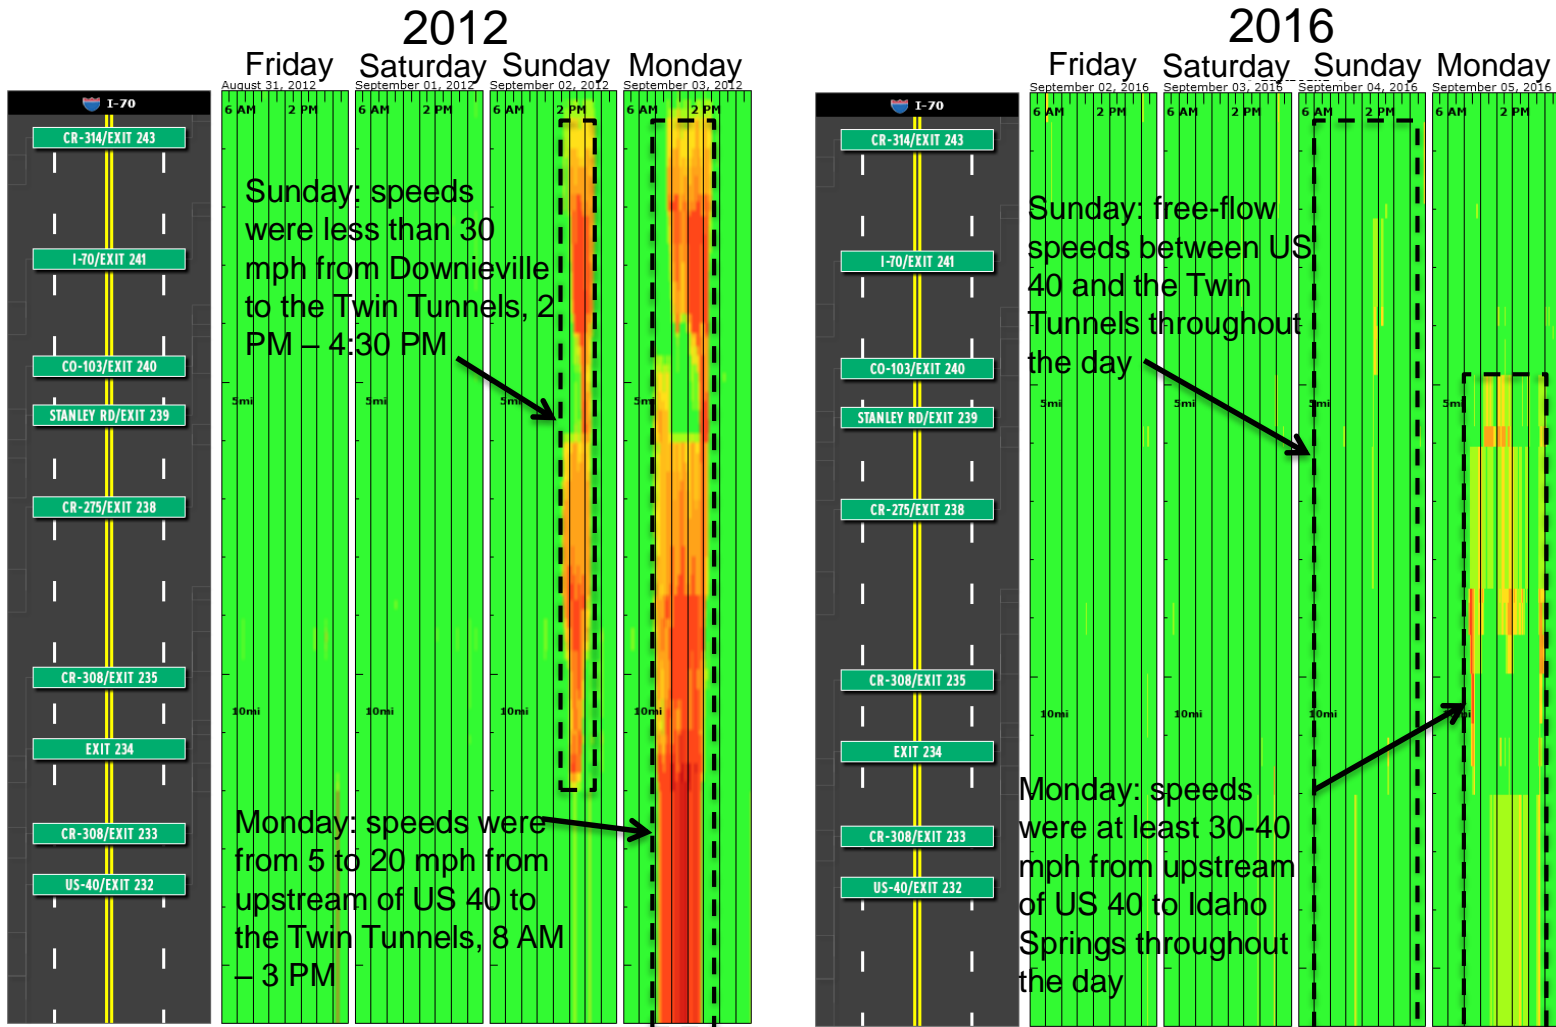

I-70 Mtn. Express Lanes – Findings

Labor Day Travel Speeds Comparison

I-70 Mtn. Express Lanes 2012 Labor Day

Speed on I-70 between US-40/Exit 232 and CR-314/Exit 243 using INRIX data

Averaged by 10 minutes for August 31, 2012, for September 01, 2012, for September 02, 2012, and for September 03, 2012

I-70 Mtn. Express Lanes 2016 Labor Day

Speed on I-70 between US-40/Exit 232 and CR-314/Exit 243 using INRIX data

Averaged by 10 minutes for September 02, 2016, for September 03, 2016, for September 04, 2016, and for September 05, 2016