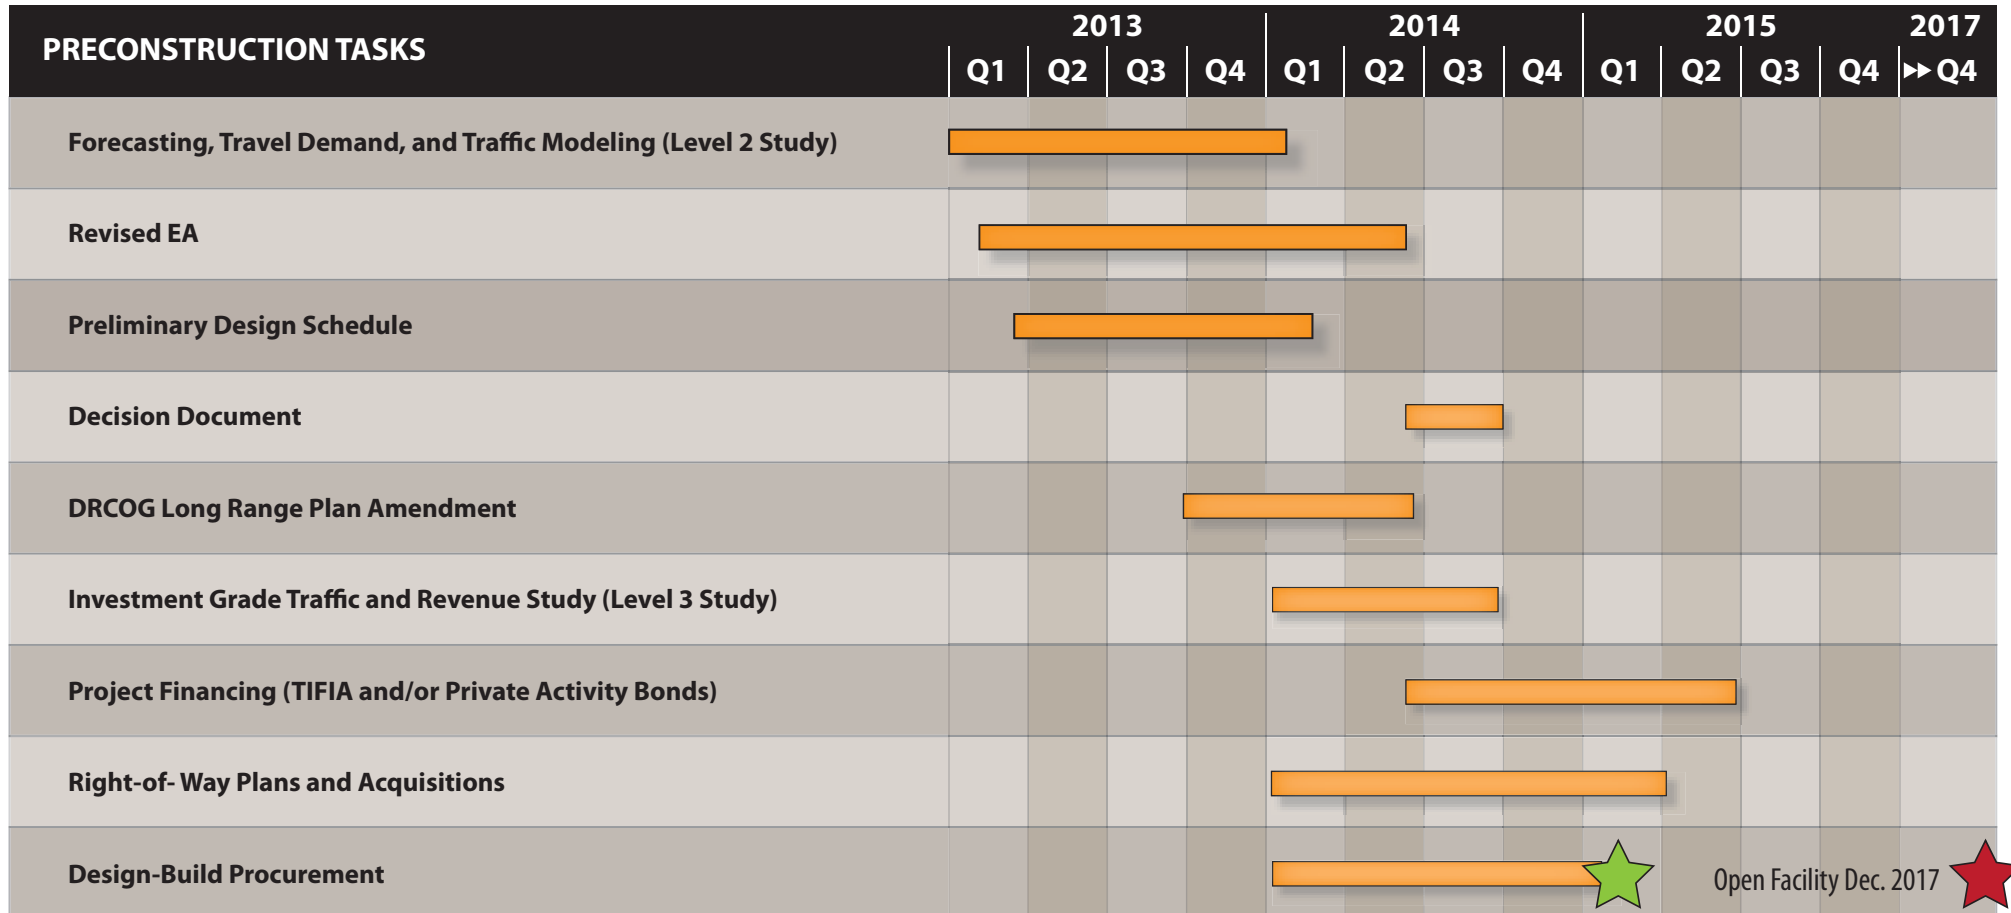

C-470 Corridor Schedule for Segment 1 (Kipling to I-25)

Legend

- ★ Begin Segment 1 Construction
- ★ Complete Segment 1 Construction - Open Facility