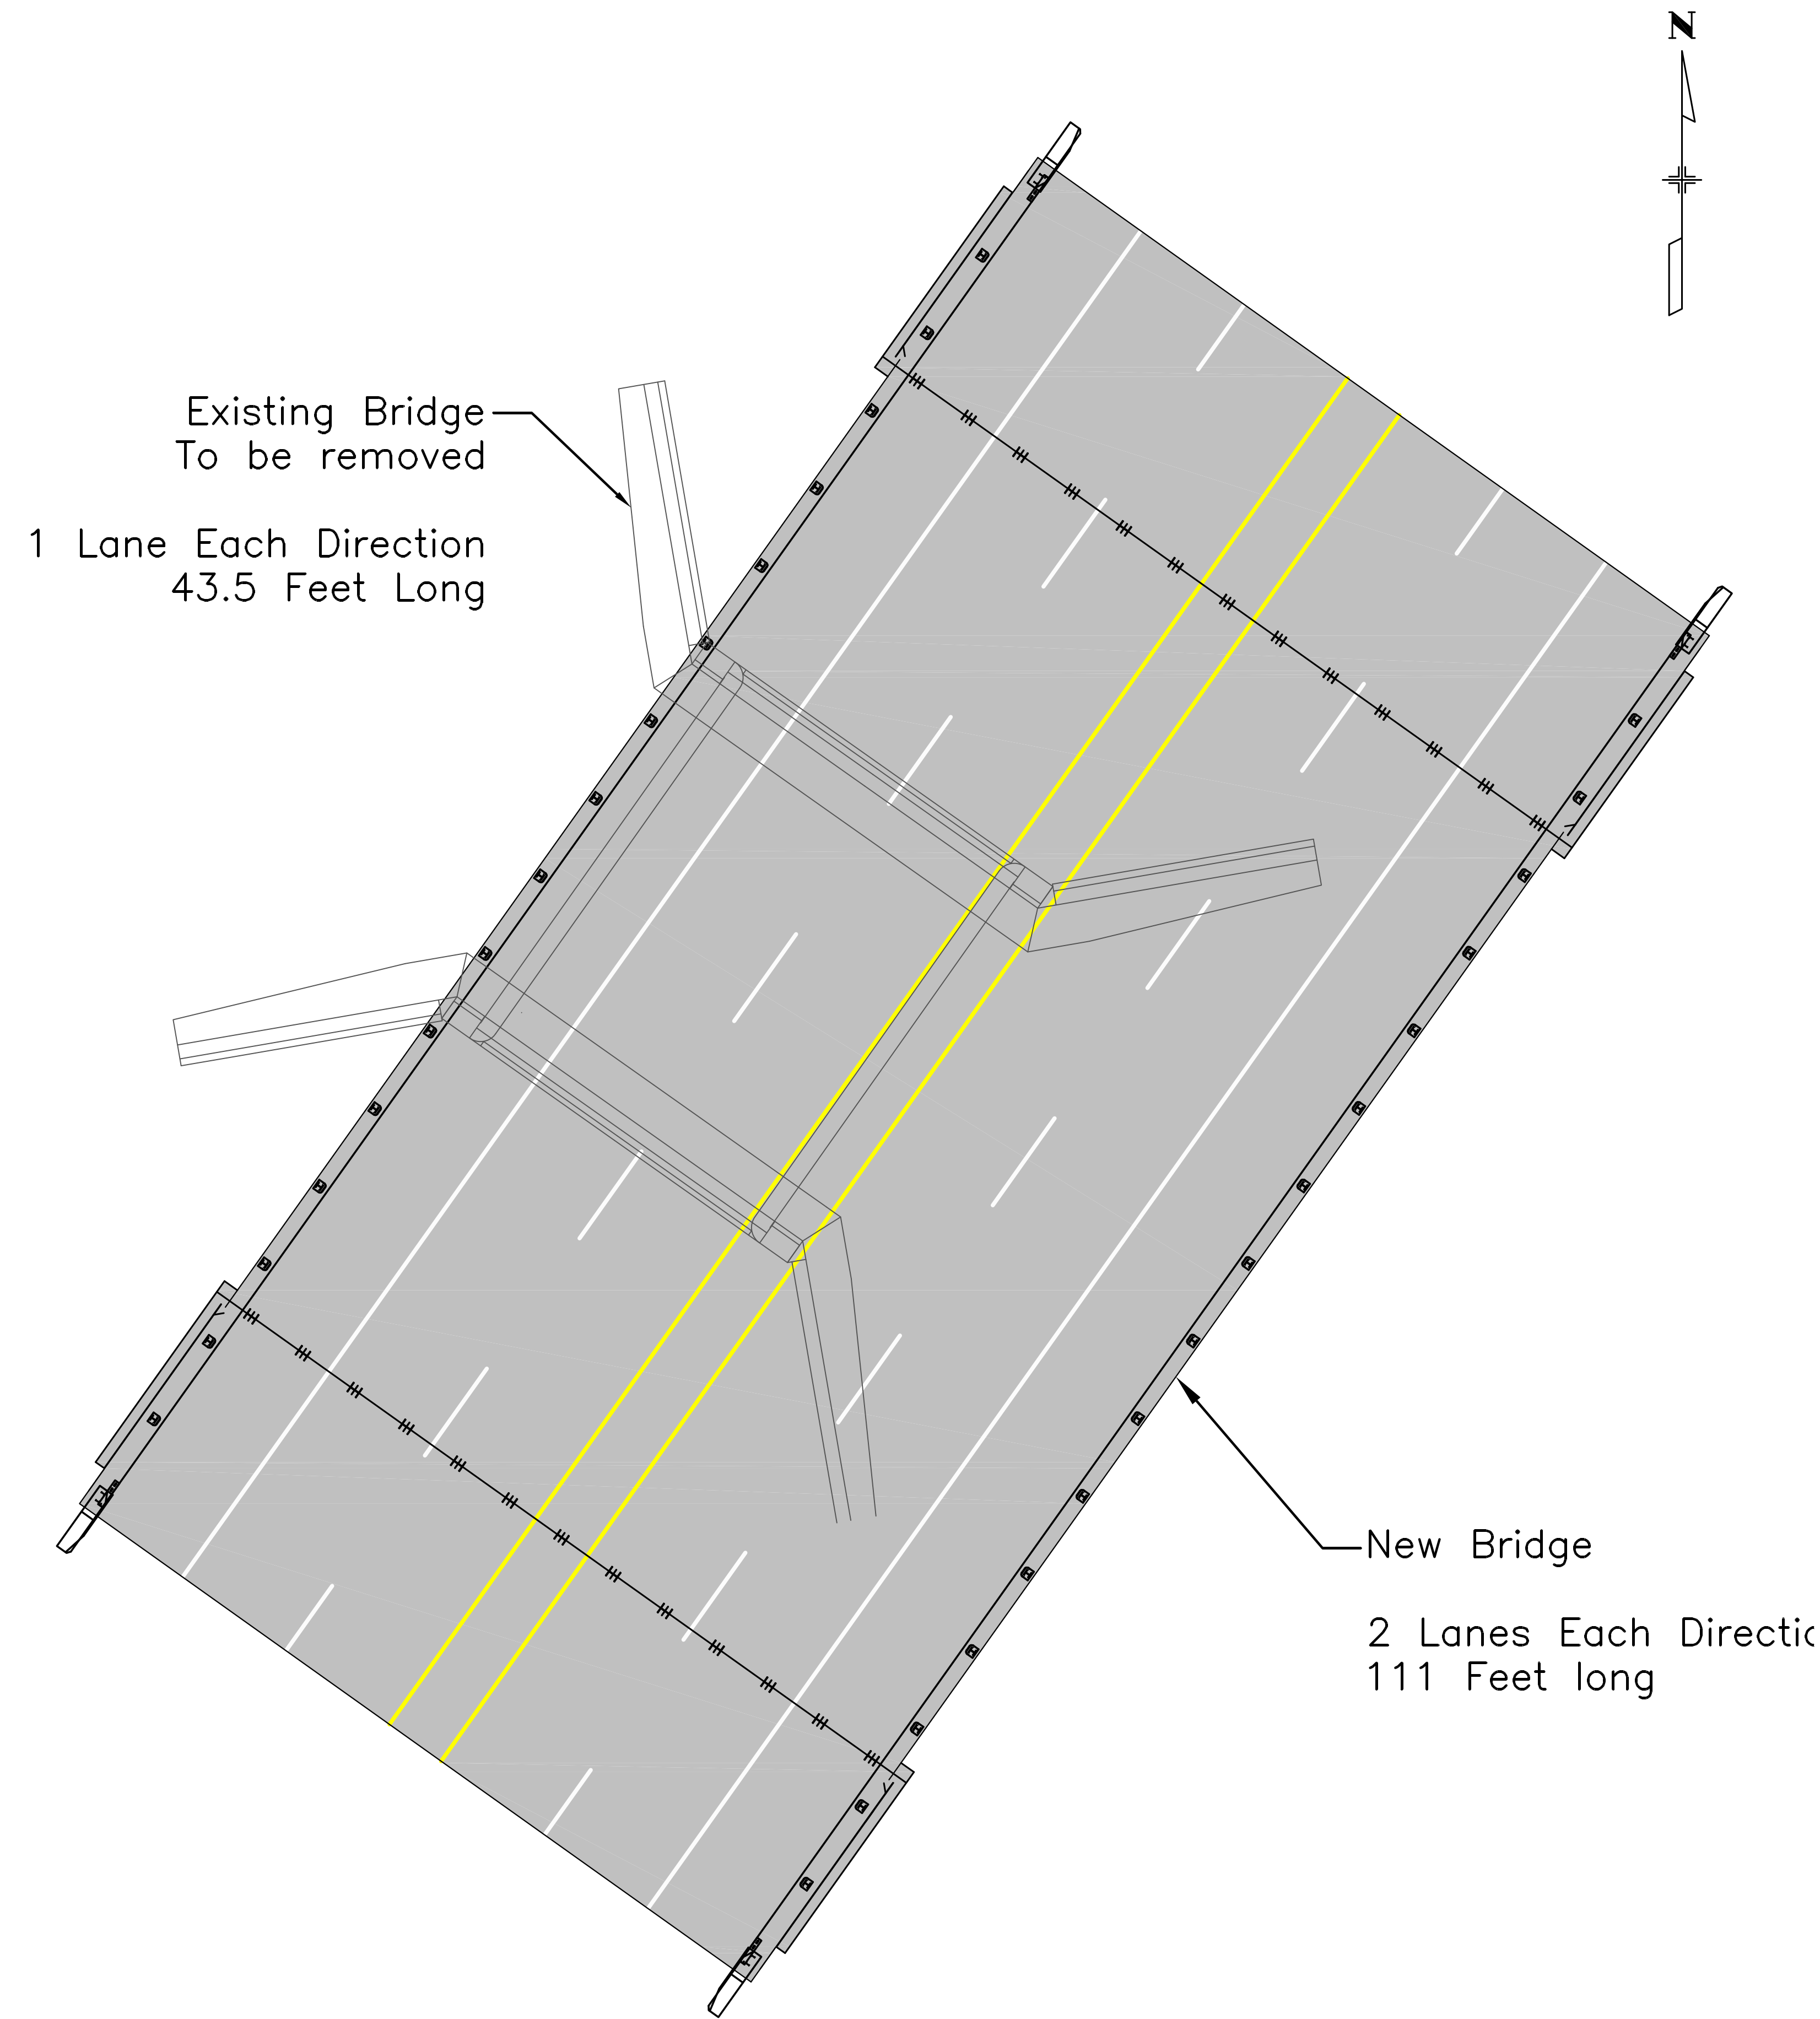

C0 115 – New Bridge J-17-XA over Rock Creek

Driver View

Overhead View

Side View