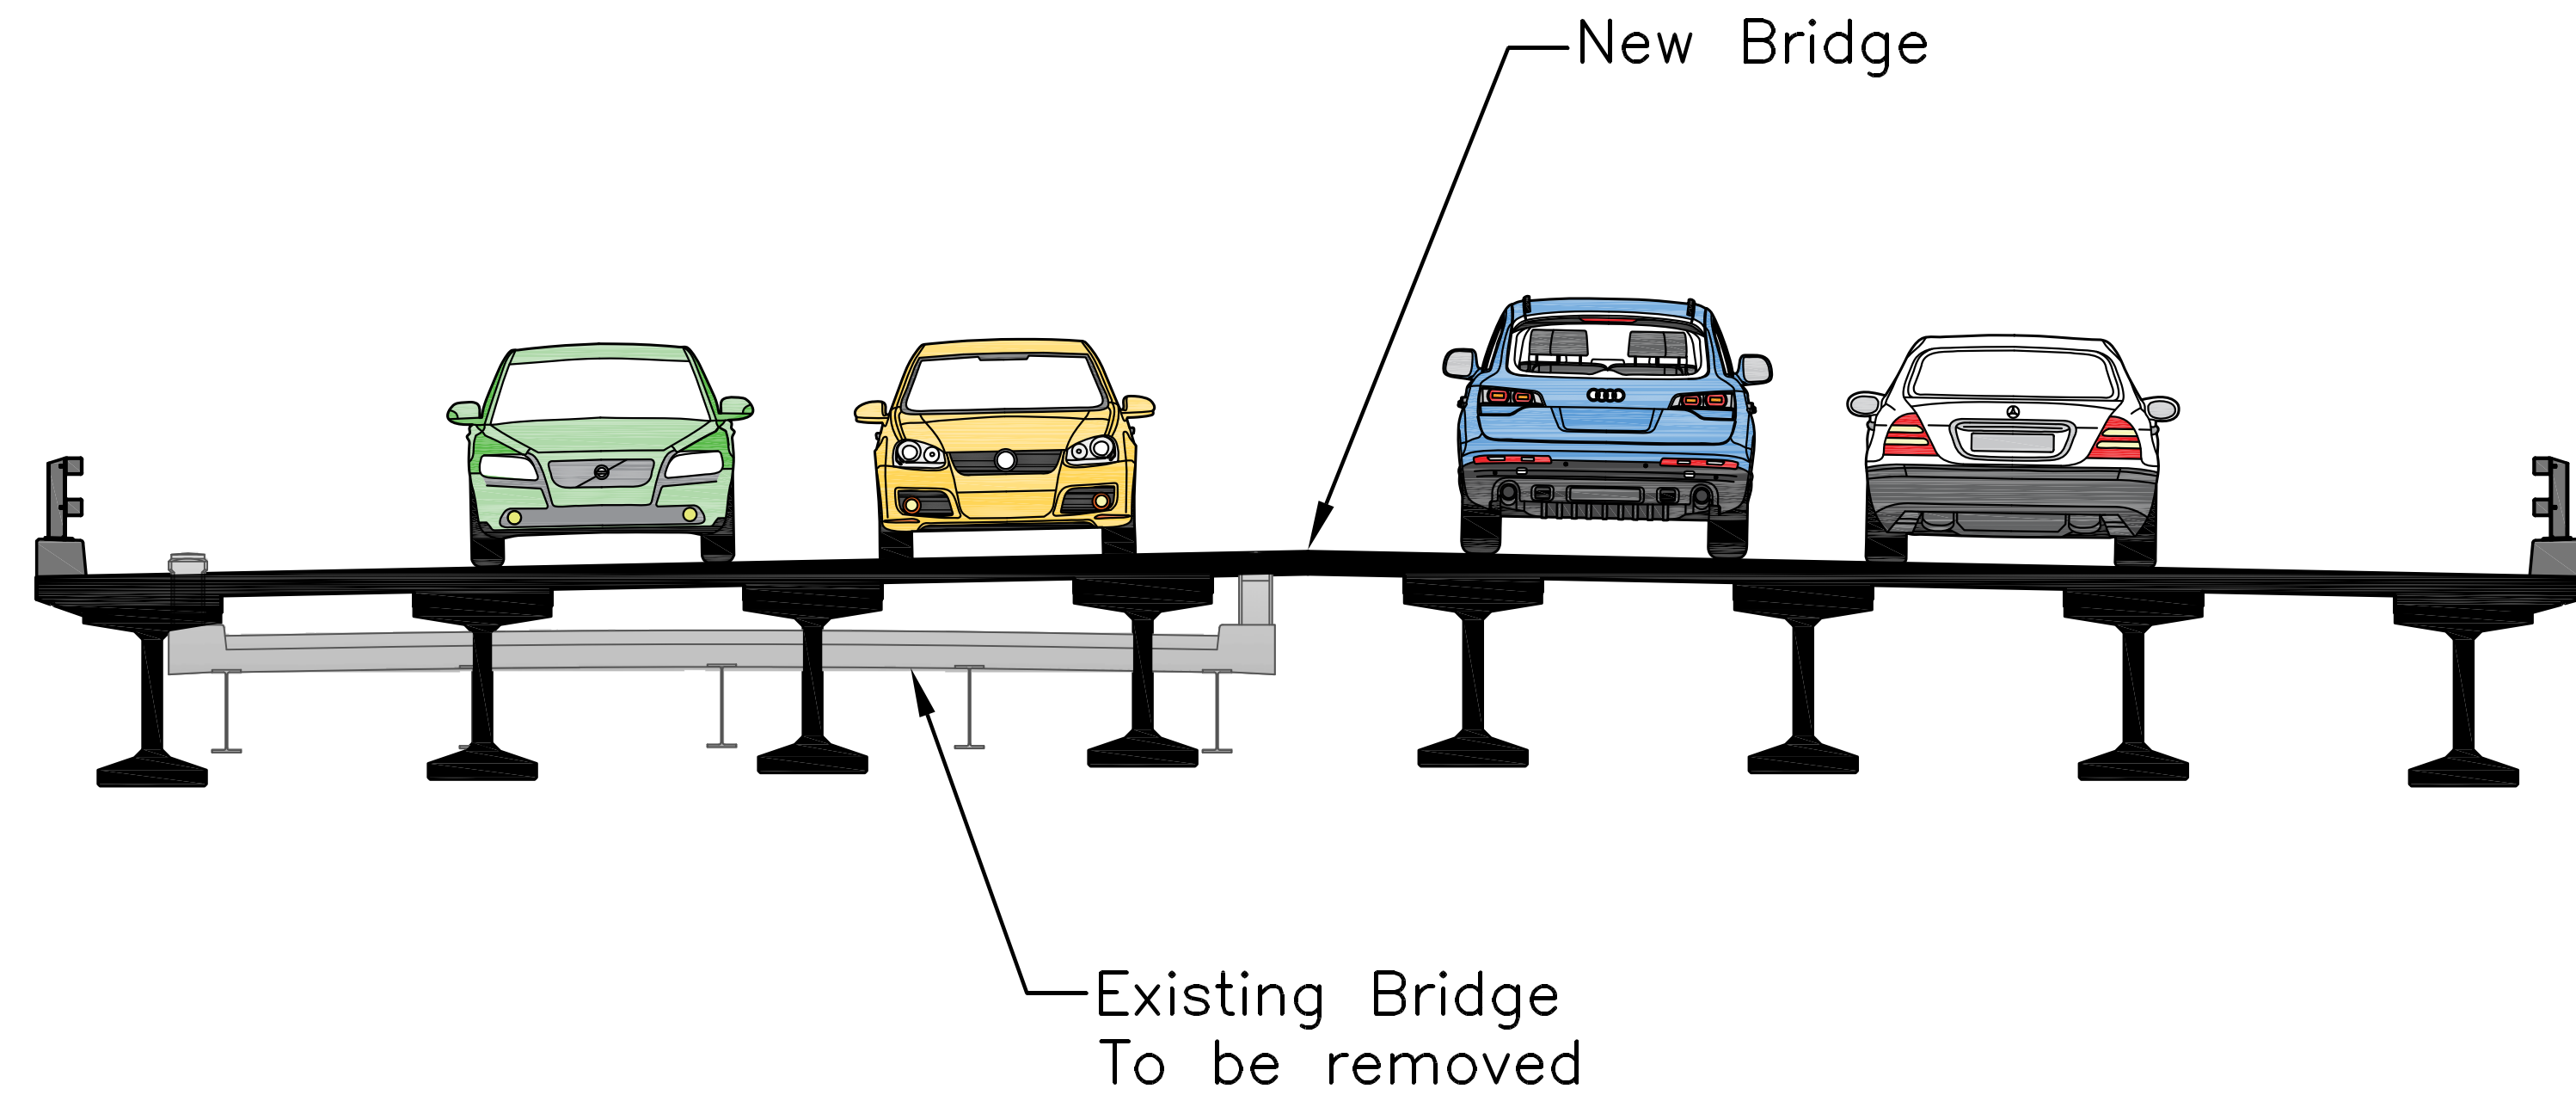

C0 115 – New Bridge J-17-XA over Rock Creek

Driver View

Overhead View

Side View