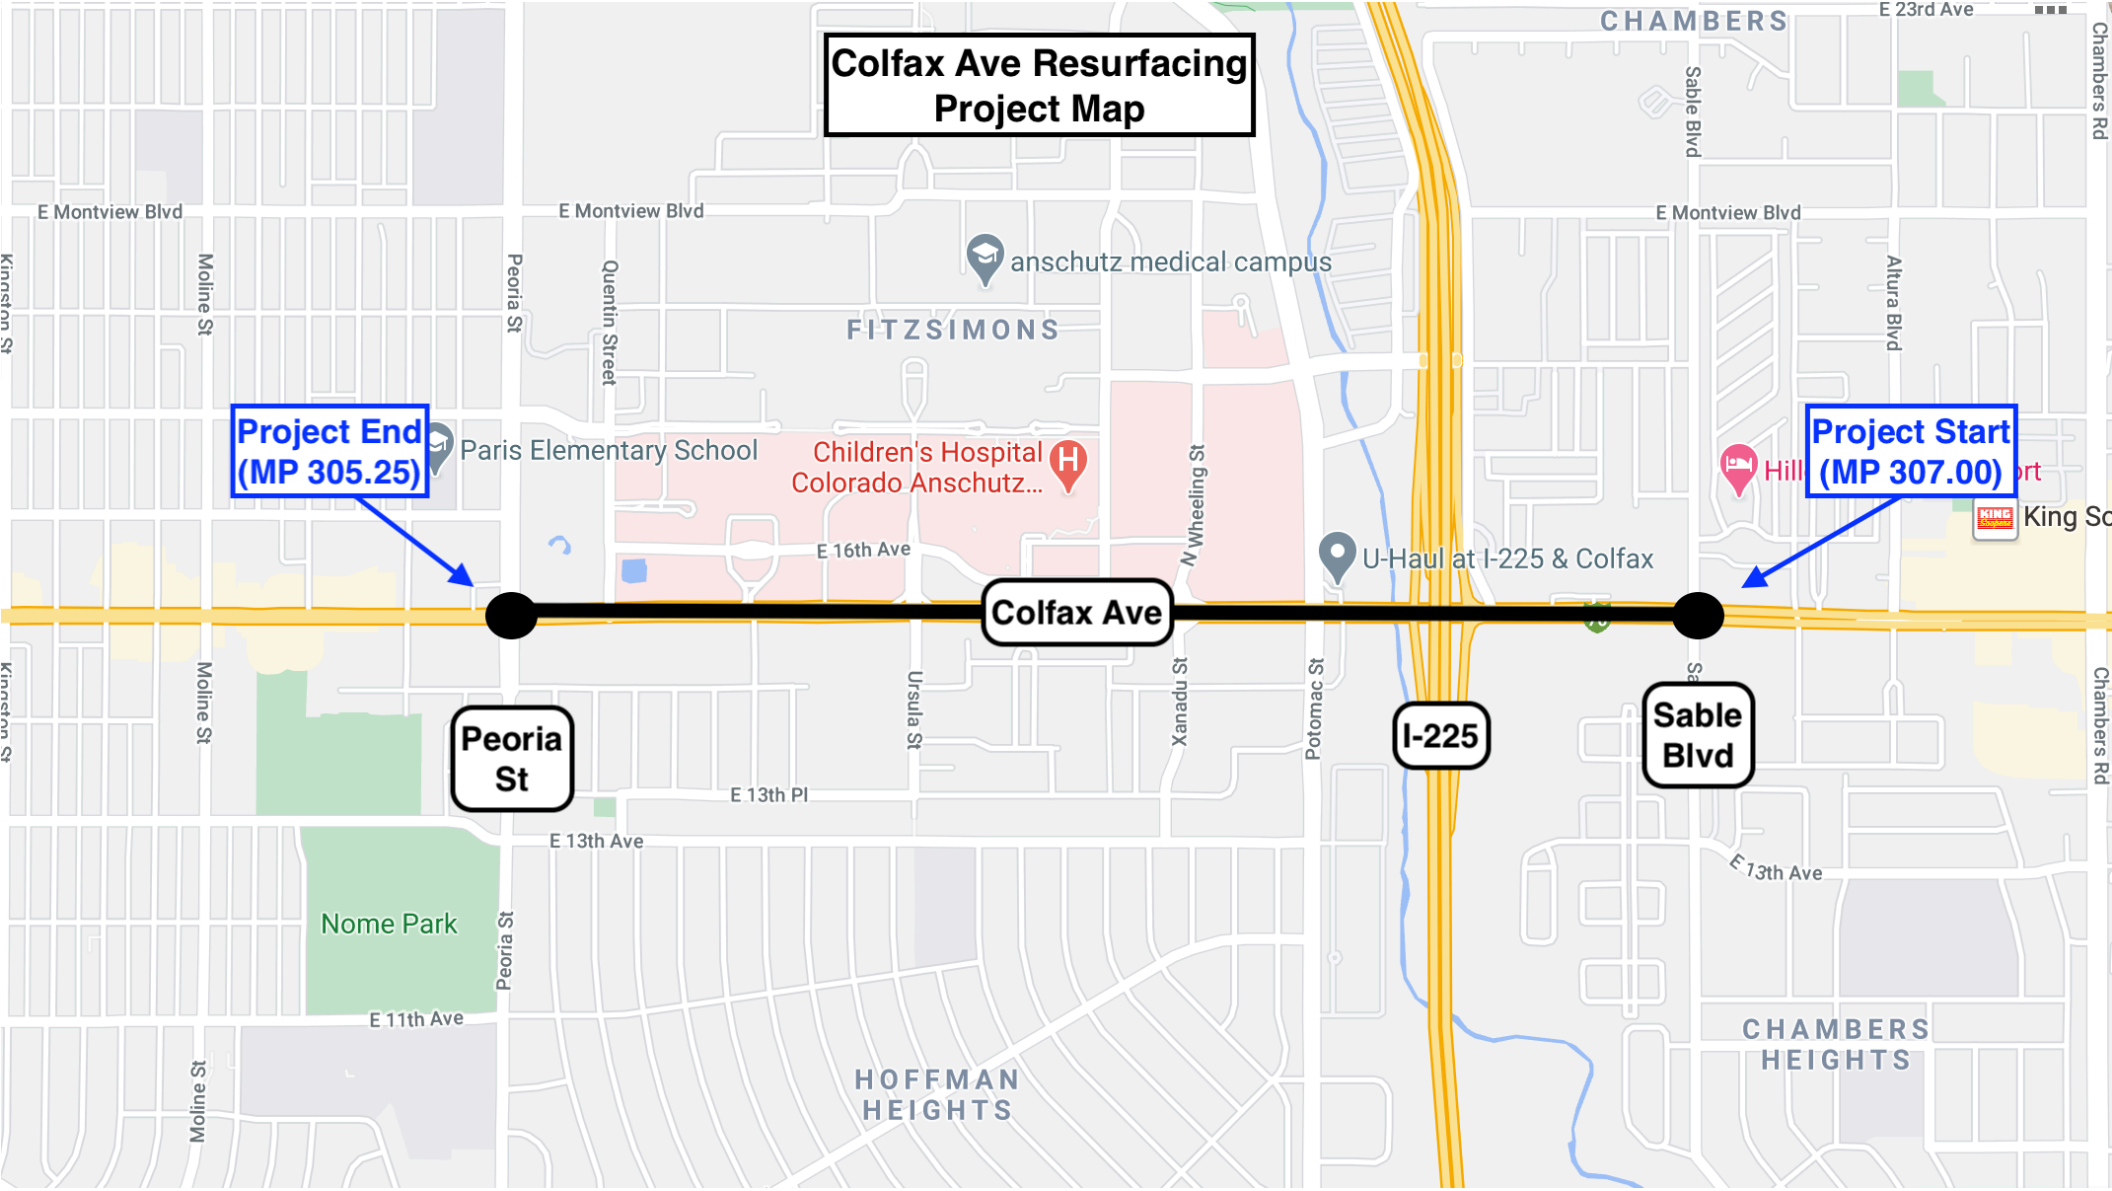

Colfax Ave Resurfacing Project Map

Project End
(MP 305.25)

Project Start
(MP 307.00)

Peoria St

Colfax Ave

I-225

Sable Blvd