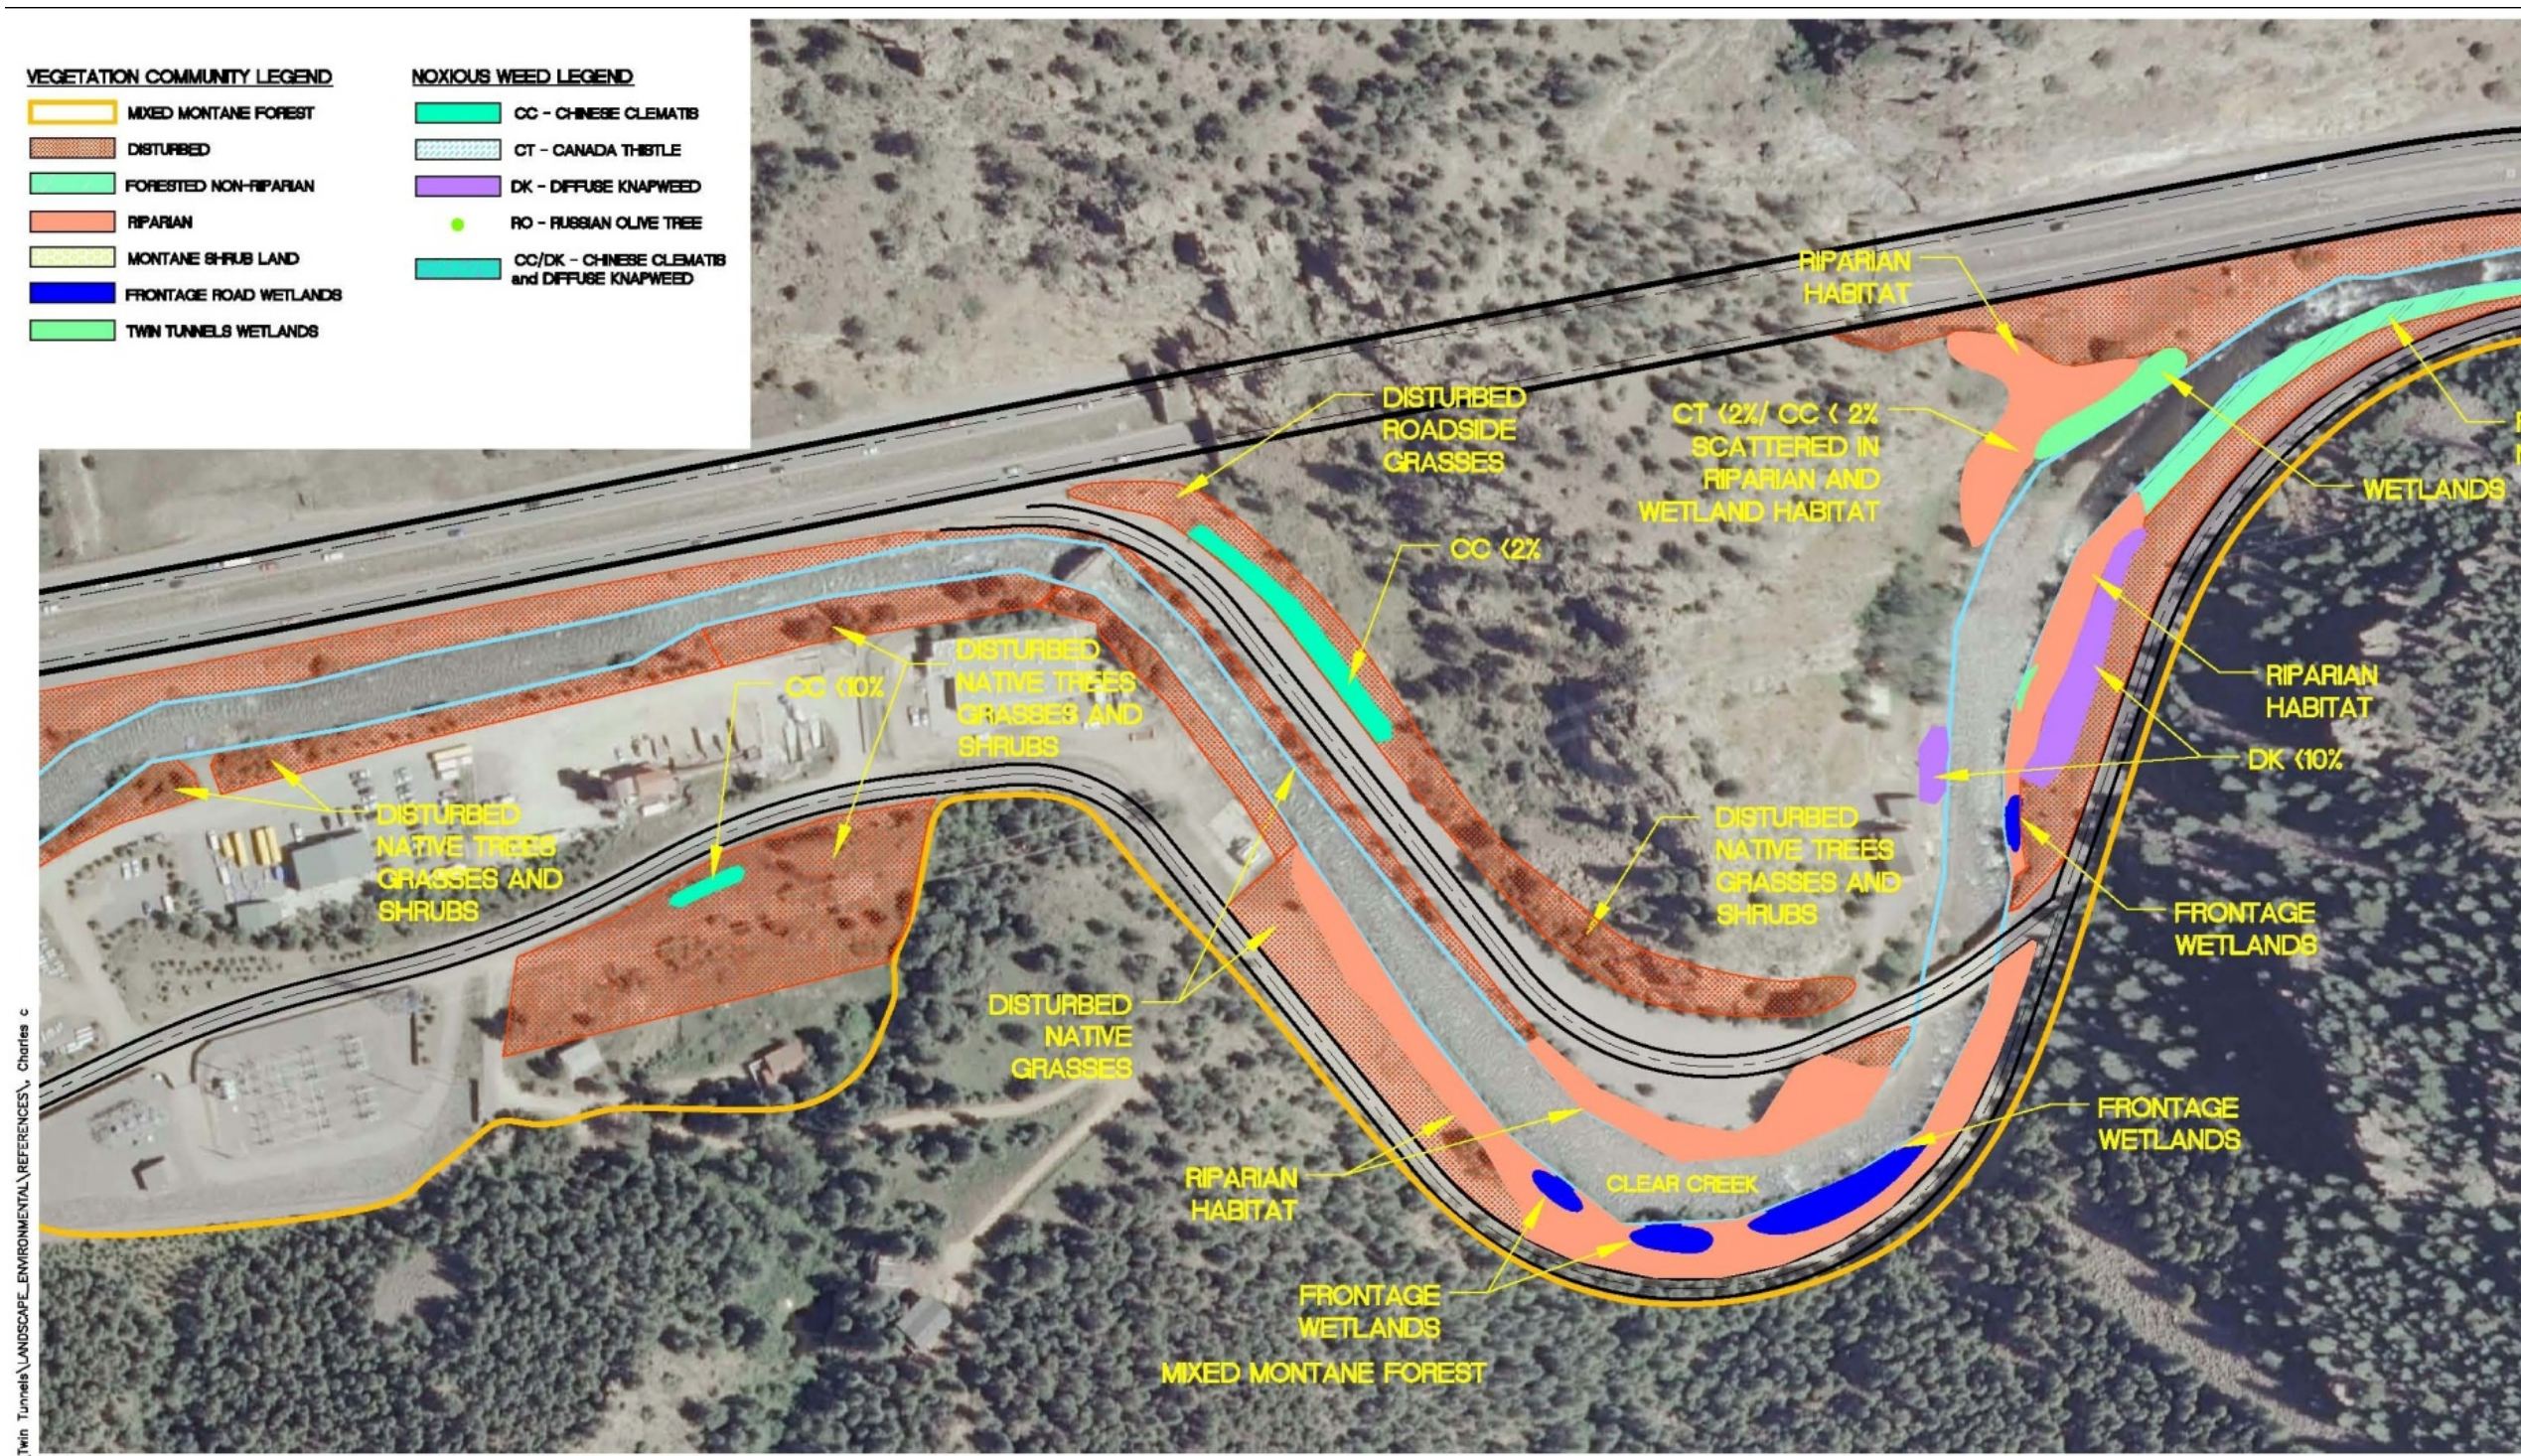

\\nrsplm\p\Projects\Jacobus CB\Twin Tunnels\LANDSCAPE_ENVIRONMENTAL_REFERENCES\ Charles c

VEGETATION COMMUNITY LEGEND

- MIXED MONTANE FOREST
- DISTURBED
- FORESTED NON-RIPARIAN
- RIPARIAN
- MONTANE SHRUB LAND
- FRONTAGE ROAD WETLANDS
- TWIN TUNNELS WETLANDS

NOXIOUS WEED LEGEND

- CC - CHINESE CLEMATIS
- CT - CANADA THISTLE
- DK - DIFFUSE KNAPWEED
- RO - RUSSIAN OLIVE TREE
- CC/DK - CHINESE CLEMATIS and DIFFUSE KNAPWEED

ecoba CB\Twin Tunnels\LANDSCAPE\ENVIRONMENTAL\REFERENCES \ Permeo Foster