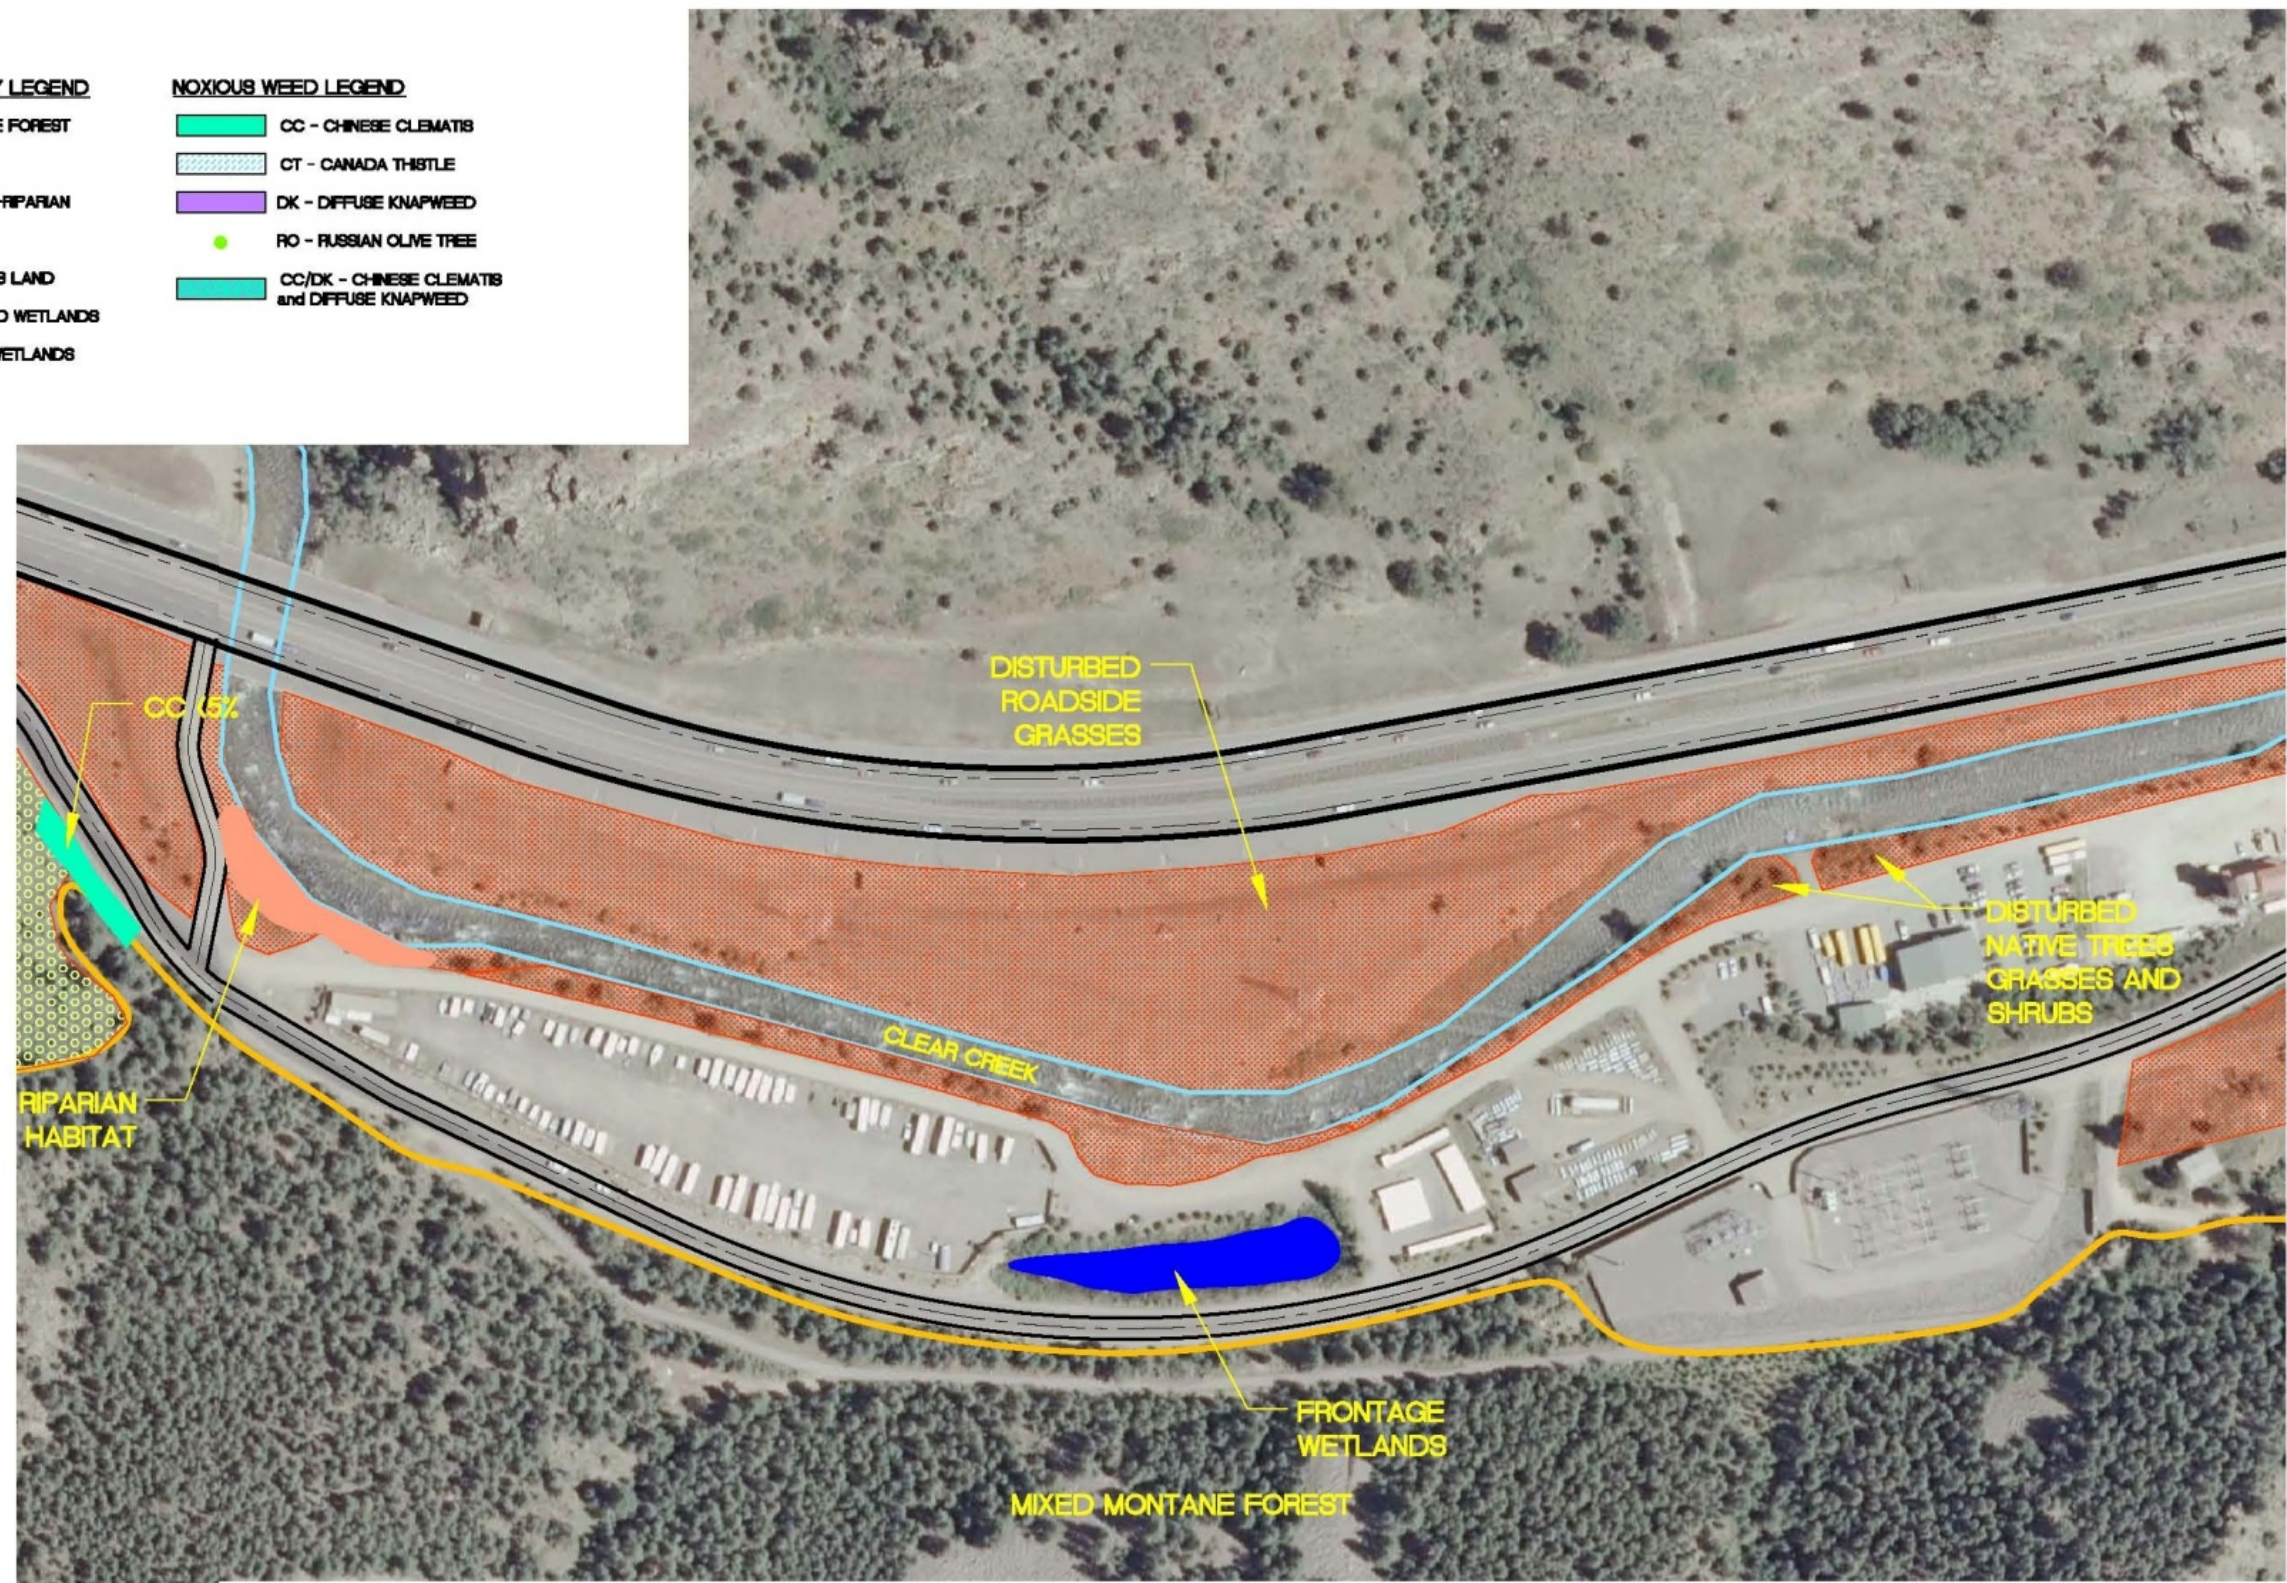

\\nrsplm\p\Projects\Jacobus CB\Twin Tunnels\LANDSCAPE_ENVIRONMENTAL_REFERENCES\ Charles c

VEGETATION COMMUNITY LEGEND

- MIXED MONTANE FOREST
- DISTURBED
- FORESTED NON-RIPARIAN
- RIPARIAN
- MONTANE SHRUB LAND
- FRONTAGE ROAD WETLANDS
- TWIN TUNNELS WETLANDS

NOXIOUS WEED LEGEND

- CC - CHINESE CLEMATIS
- CT - CANADA THISTLE
- DK - DIFFUSE KNAPWEED
- RO - RUSSIAN OLIVE TREE
- CC/DK - CHINESE CLEMATIS and DIFFUSE KNAPWEED

ecoba CB\Twin Tunnels\LANDSCAPE\ENVIRONMENTAL\REFERENCES \ Permeo Foster