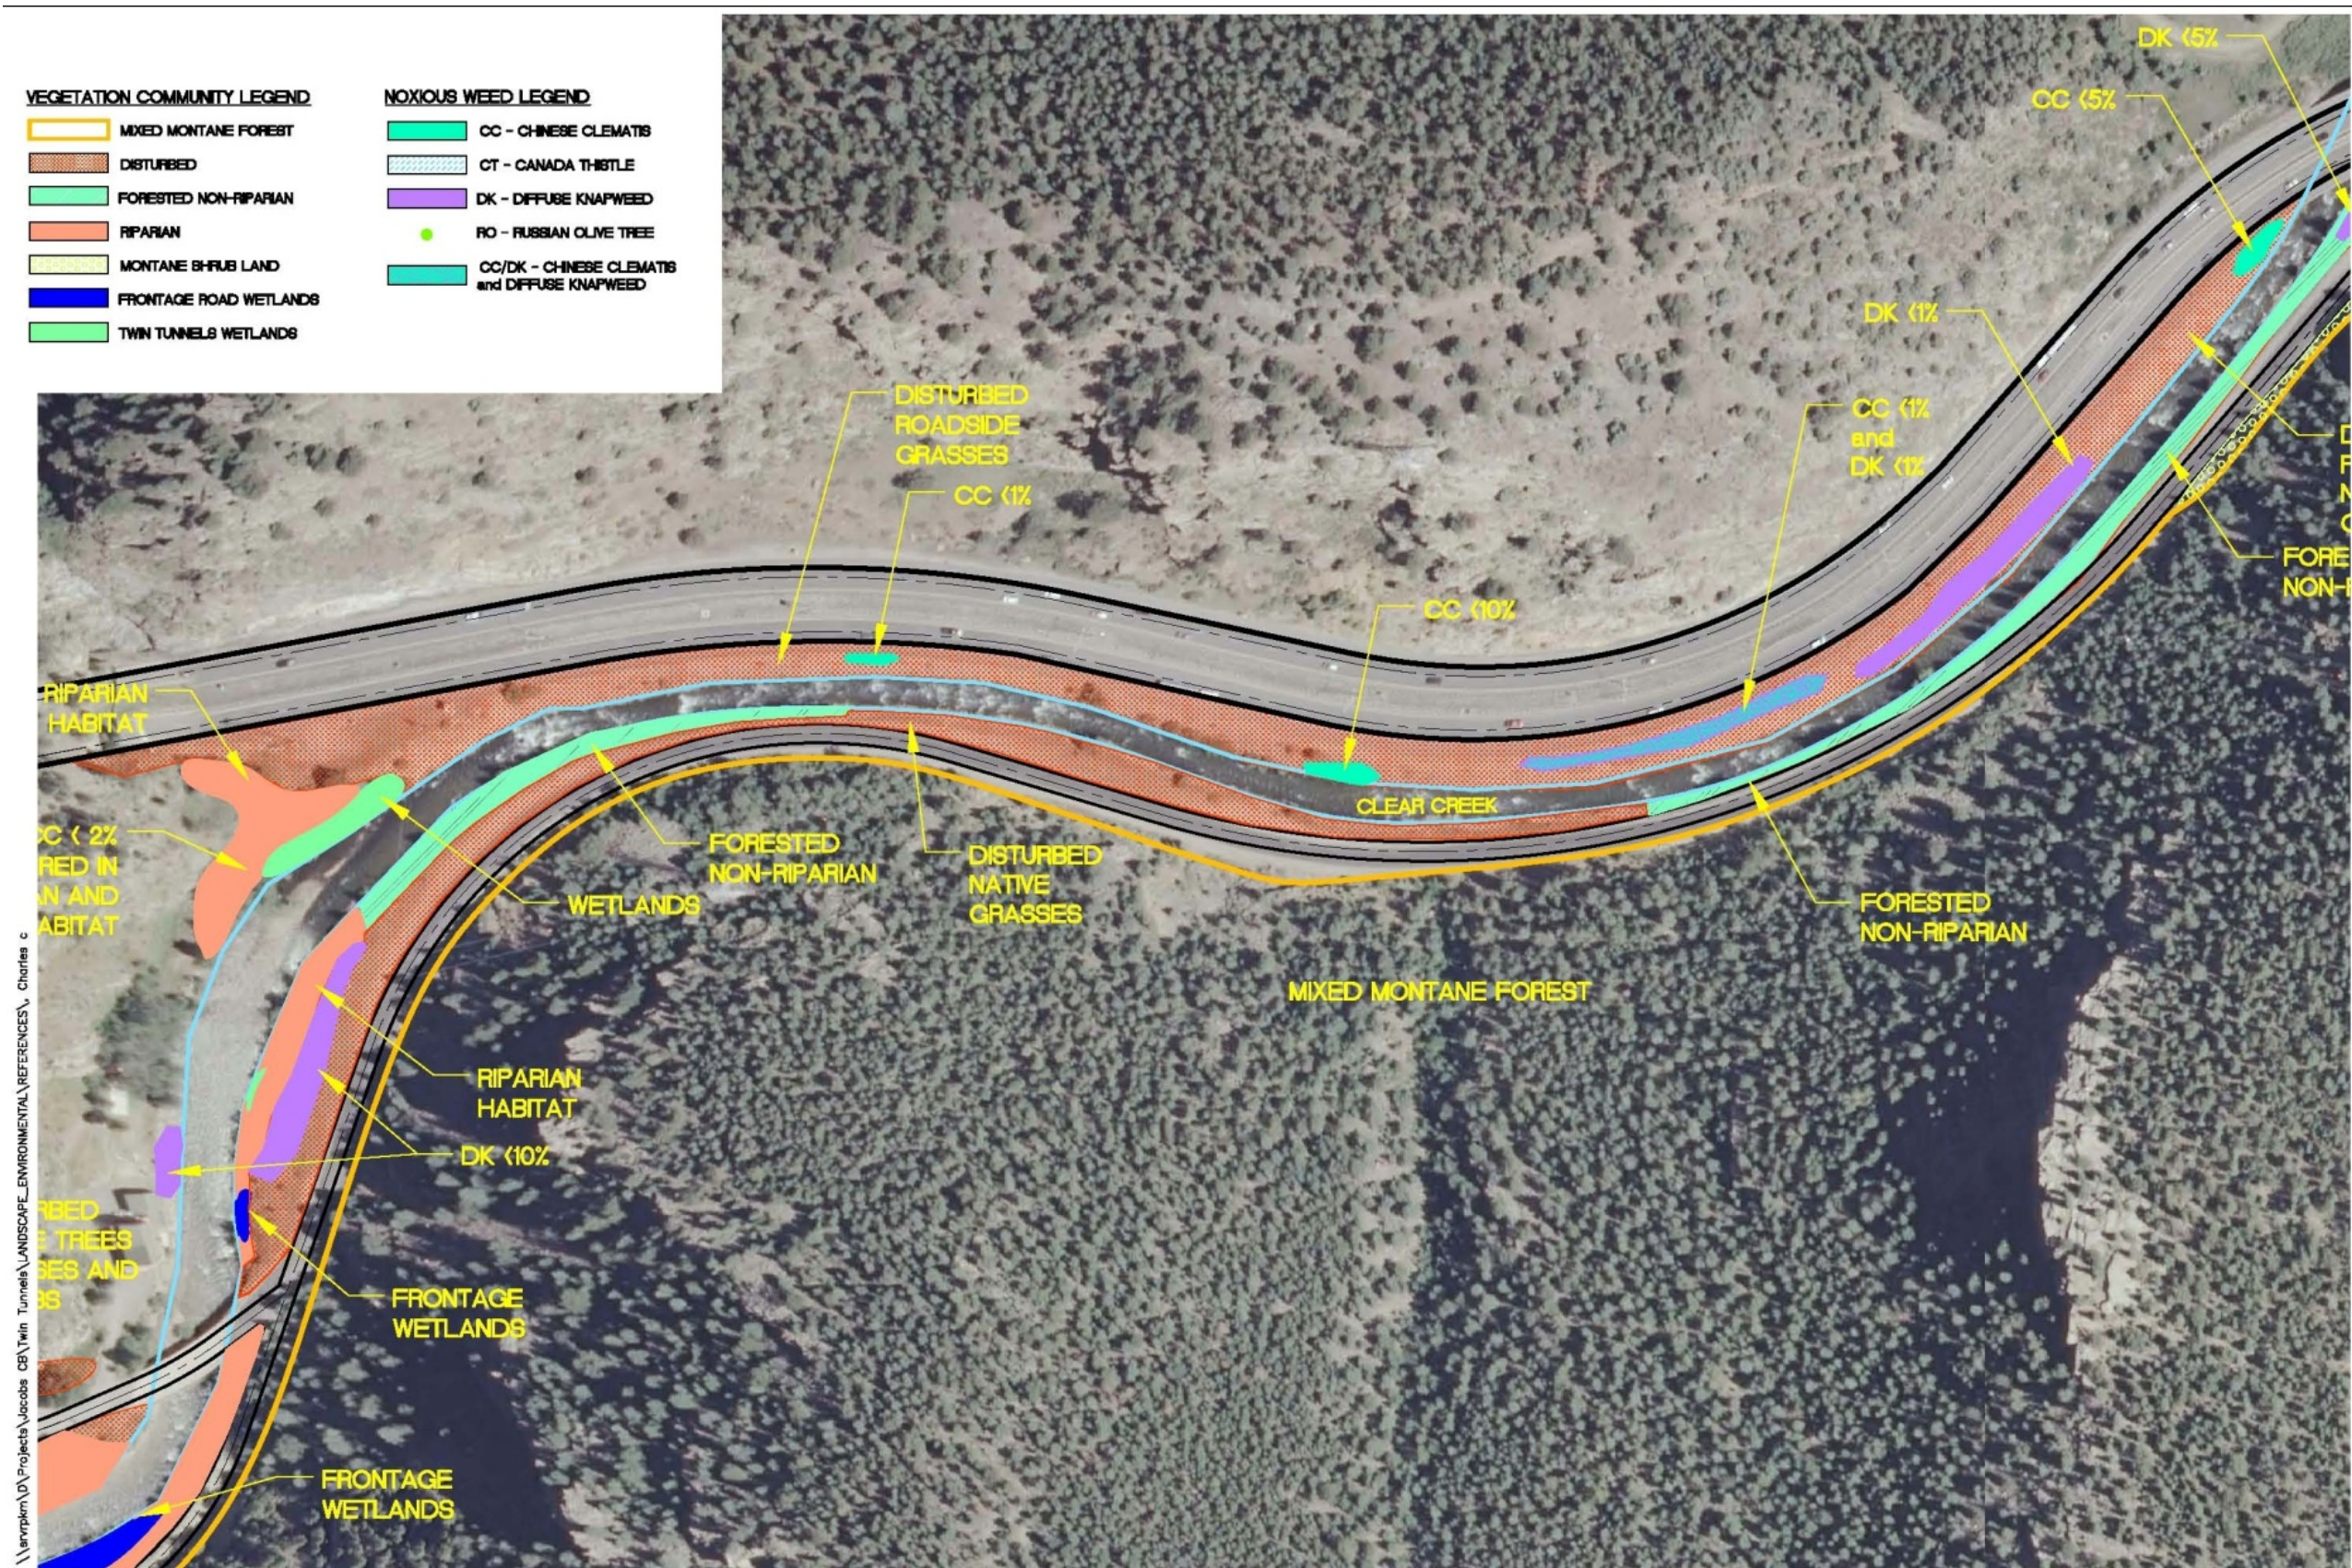

\\nrsplm\p\Projects\Jacobus CB\Twin Tunnels\LANDSCAPE_ENVIRONMENTAL_REFERENCES\ Charles c

VEGETATION COMMUNITY LEGEND

- MIXED MONTANE FOREST
- DISTURBED
- FORESTED NON-RIPARIAN
- RIPARIAN
- MONTANE SHRUB LAND
- FRONTAGE ROAD WETLANDS
- TWIN TUNNELS WETLANDS

NOXIOUS WEED LEGEND

- CC - CHINESE CLEMATIS
- CT - CANADA THISTLE
- DK - DIFFUSE KNAPWEED
- RO - RUSSIAN OLIVE TREE
- CC/DK - CHINESE CLEMATIS and DIFFUSE KNAPWEED

ecoba CB\Twin Tunnels\LANDSCAPE\ENVIRONMENTAL\REFERENCES \ Permeo Foster