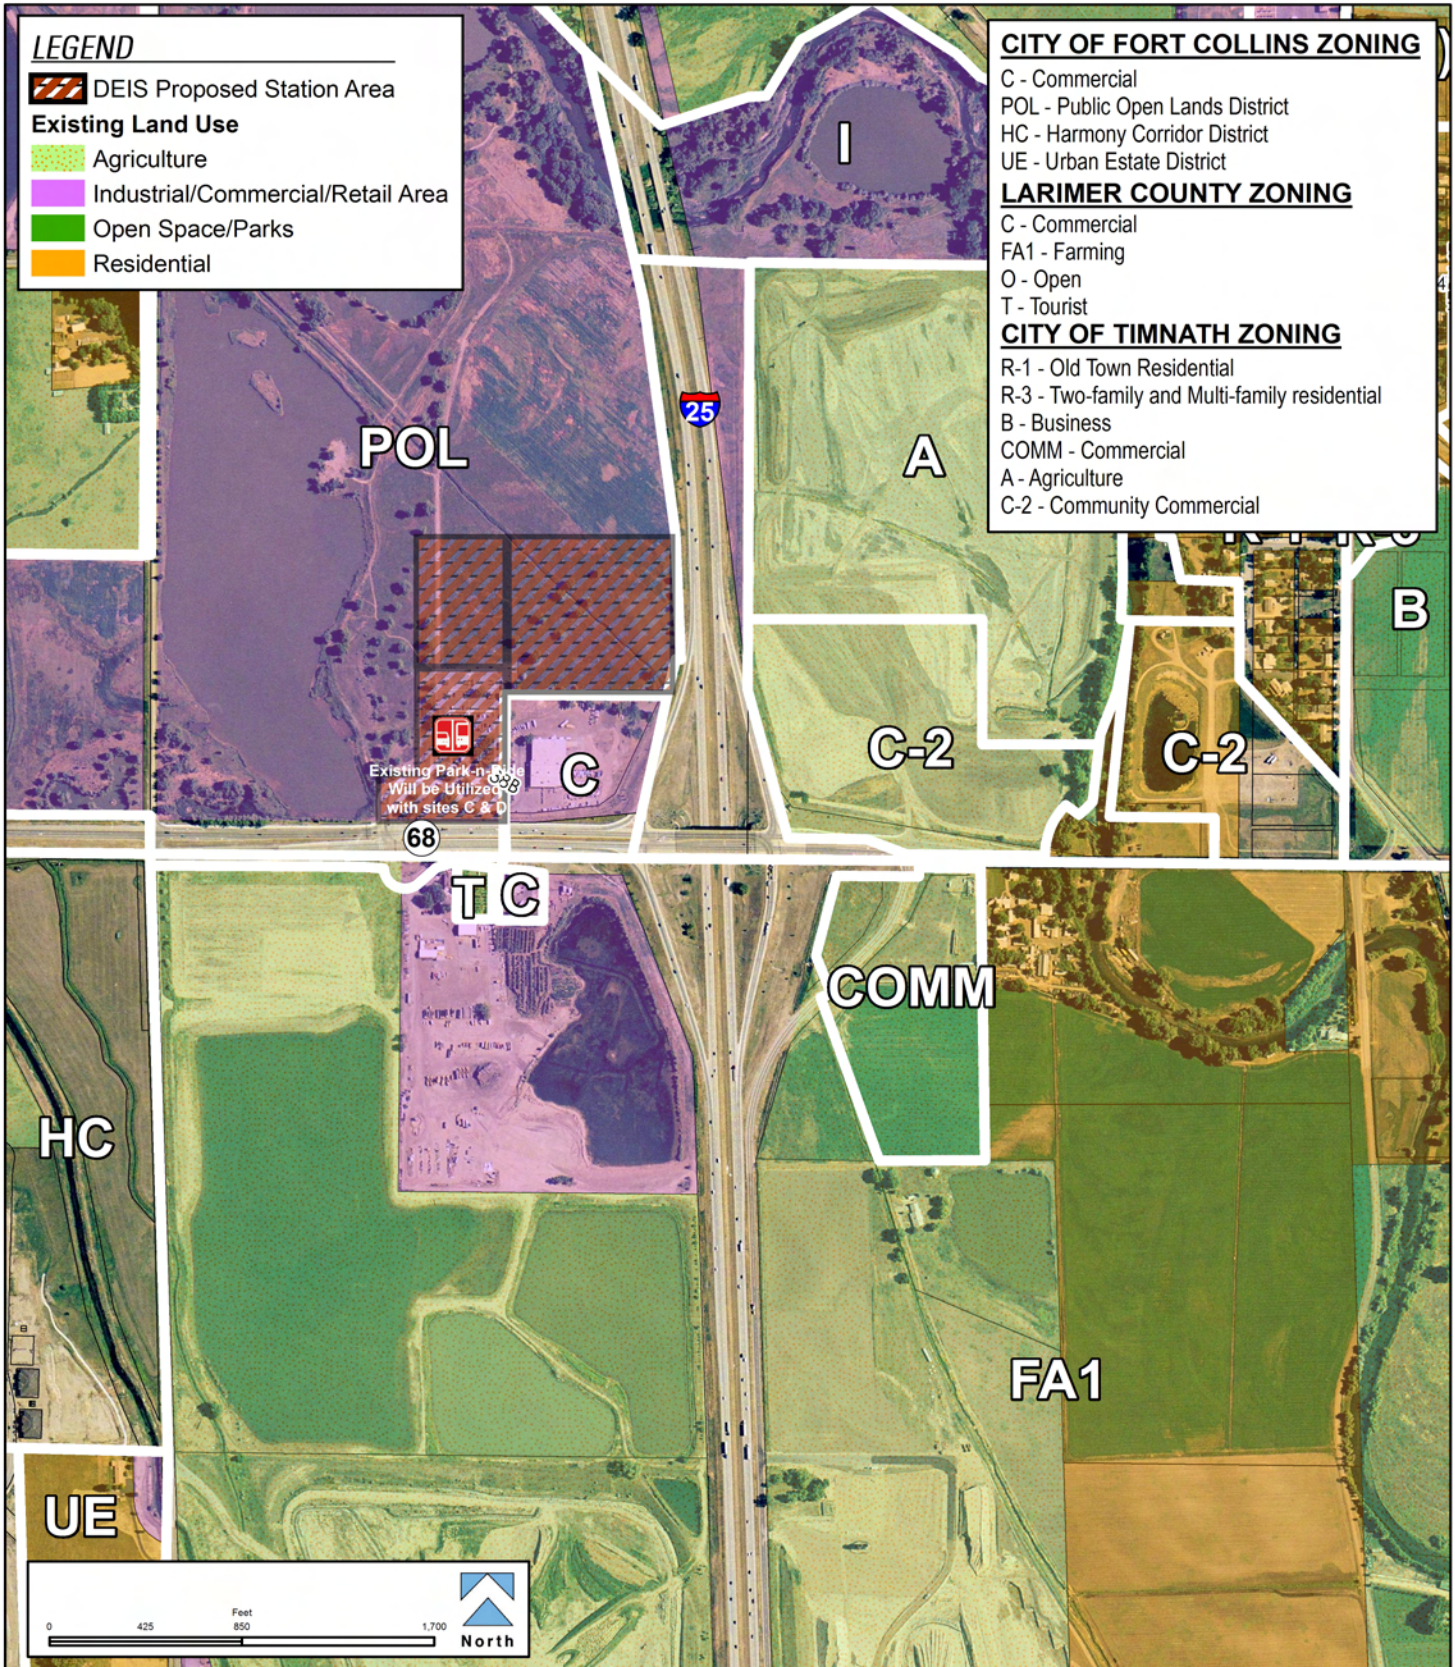

Station Alternatives

I-25 Bus Rapid Transit- DEIS Package B

NORTH I-25
EIS

information. cooperation. transportation.

1 - South Fort Collins Transit Center (New)

Station Alternatives

I-25 Bus Rapid Transit- DEIS Package B

3 - I-25 and Harmony Road

Station Alternatives

I-25 Bus Rapid Transit- DEIS Package B

2 - Harmony Road and Timberline