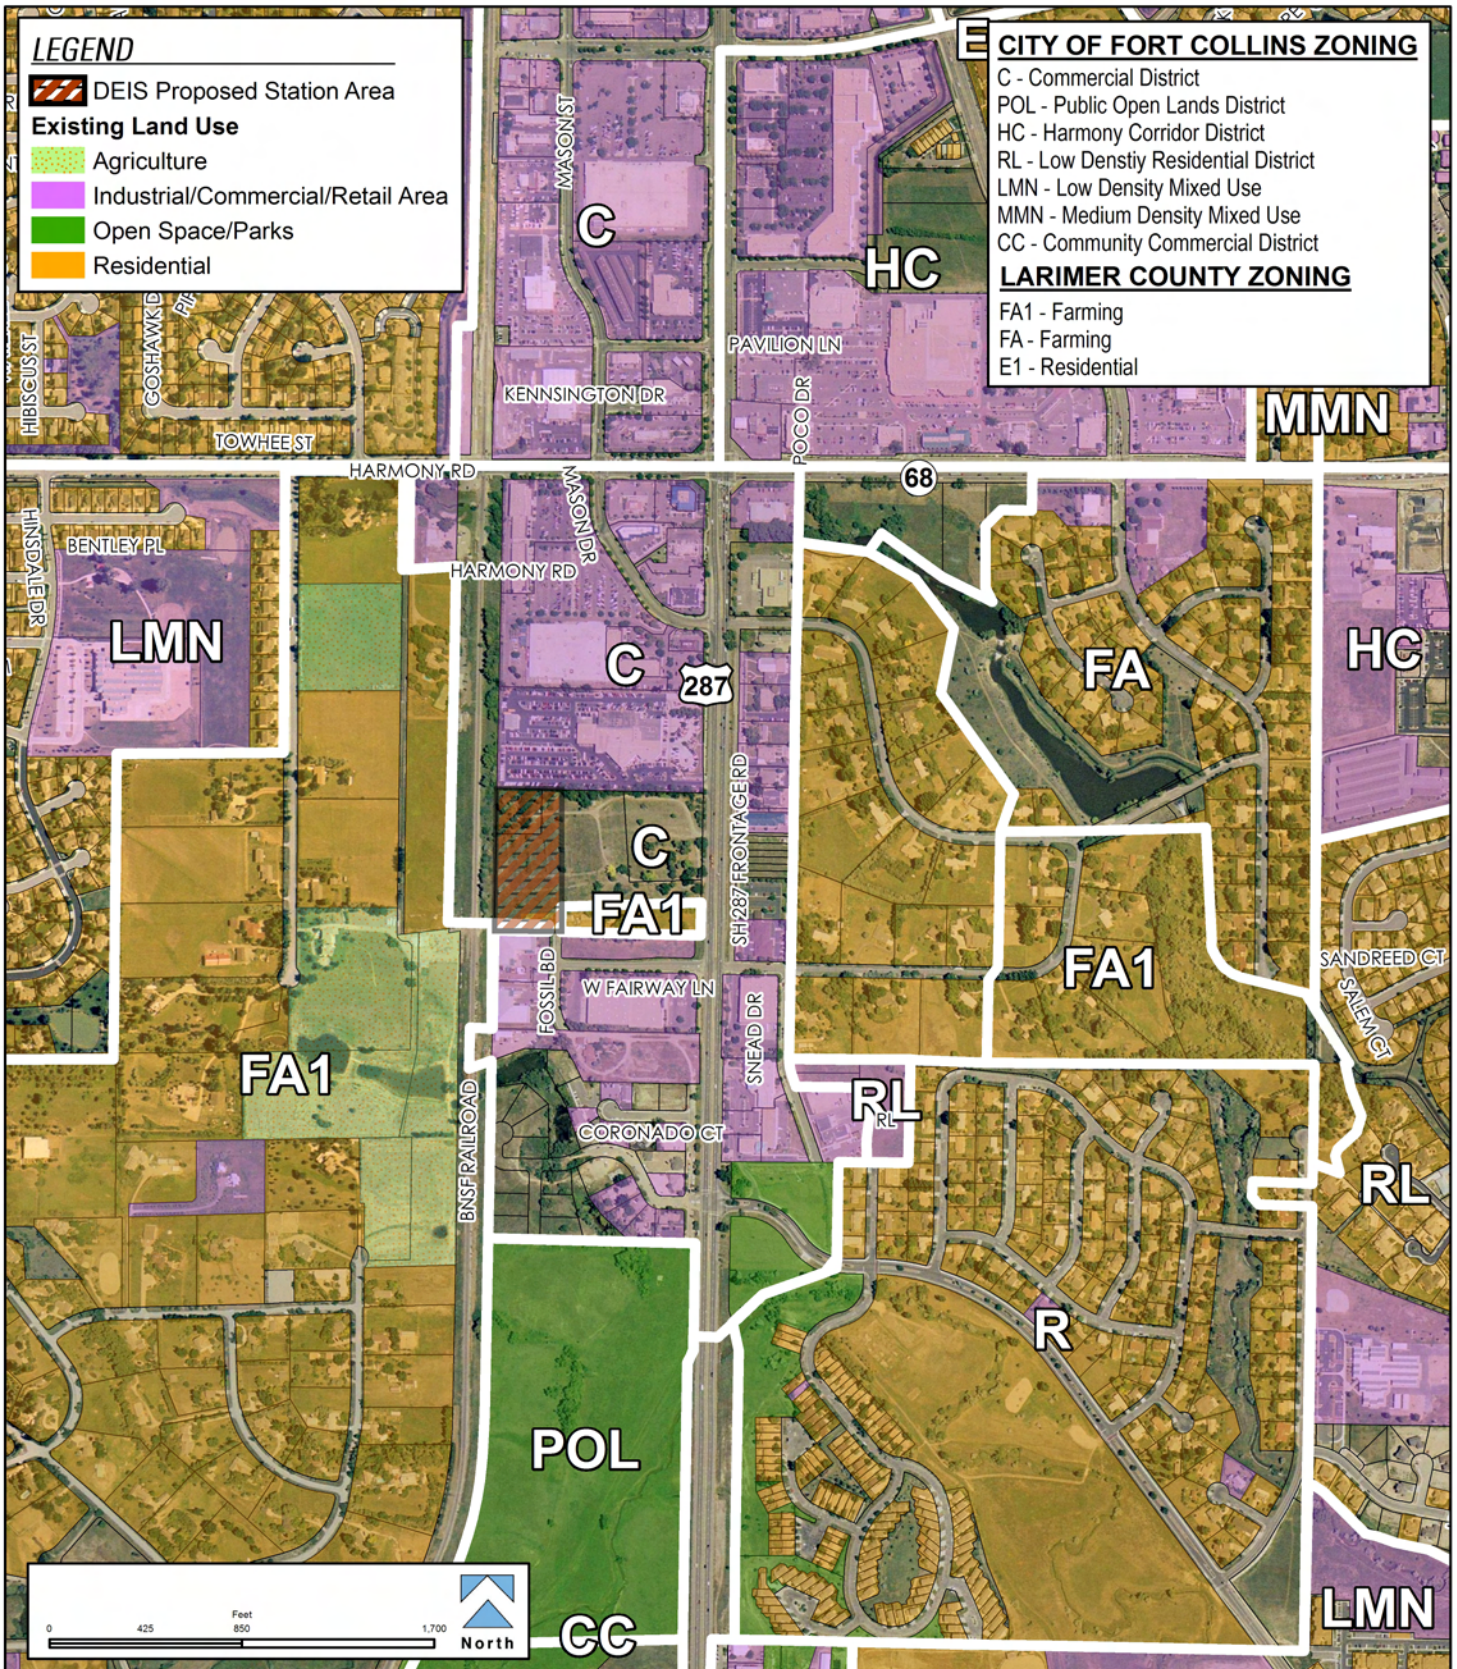

Station Alternatives

I-25 Bus Rapid Transit- DEIS Package B

NORTH I-25
EIS

information. cooperation. transportation.

1 - South Fort Collins Transit Center (New)

Station Alternatives

I-25 Bus Rapid Transit- DEIS Package B

3 - I-25 and Harmony Road

Station Alternatives

I-25 Bus Rapid Transit- DEIS Package B

2 - Harmony Road and Timberline