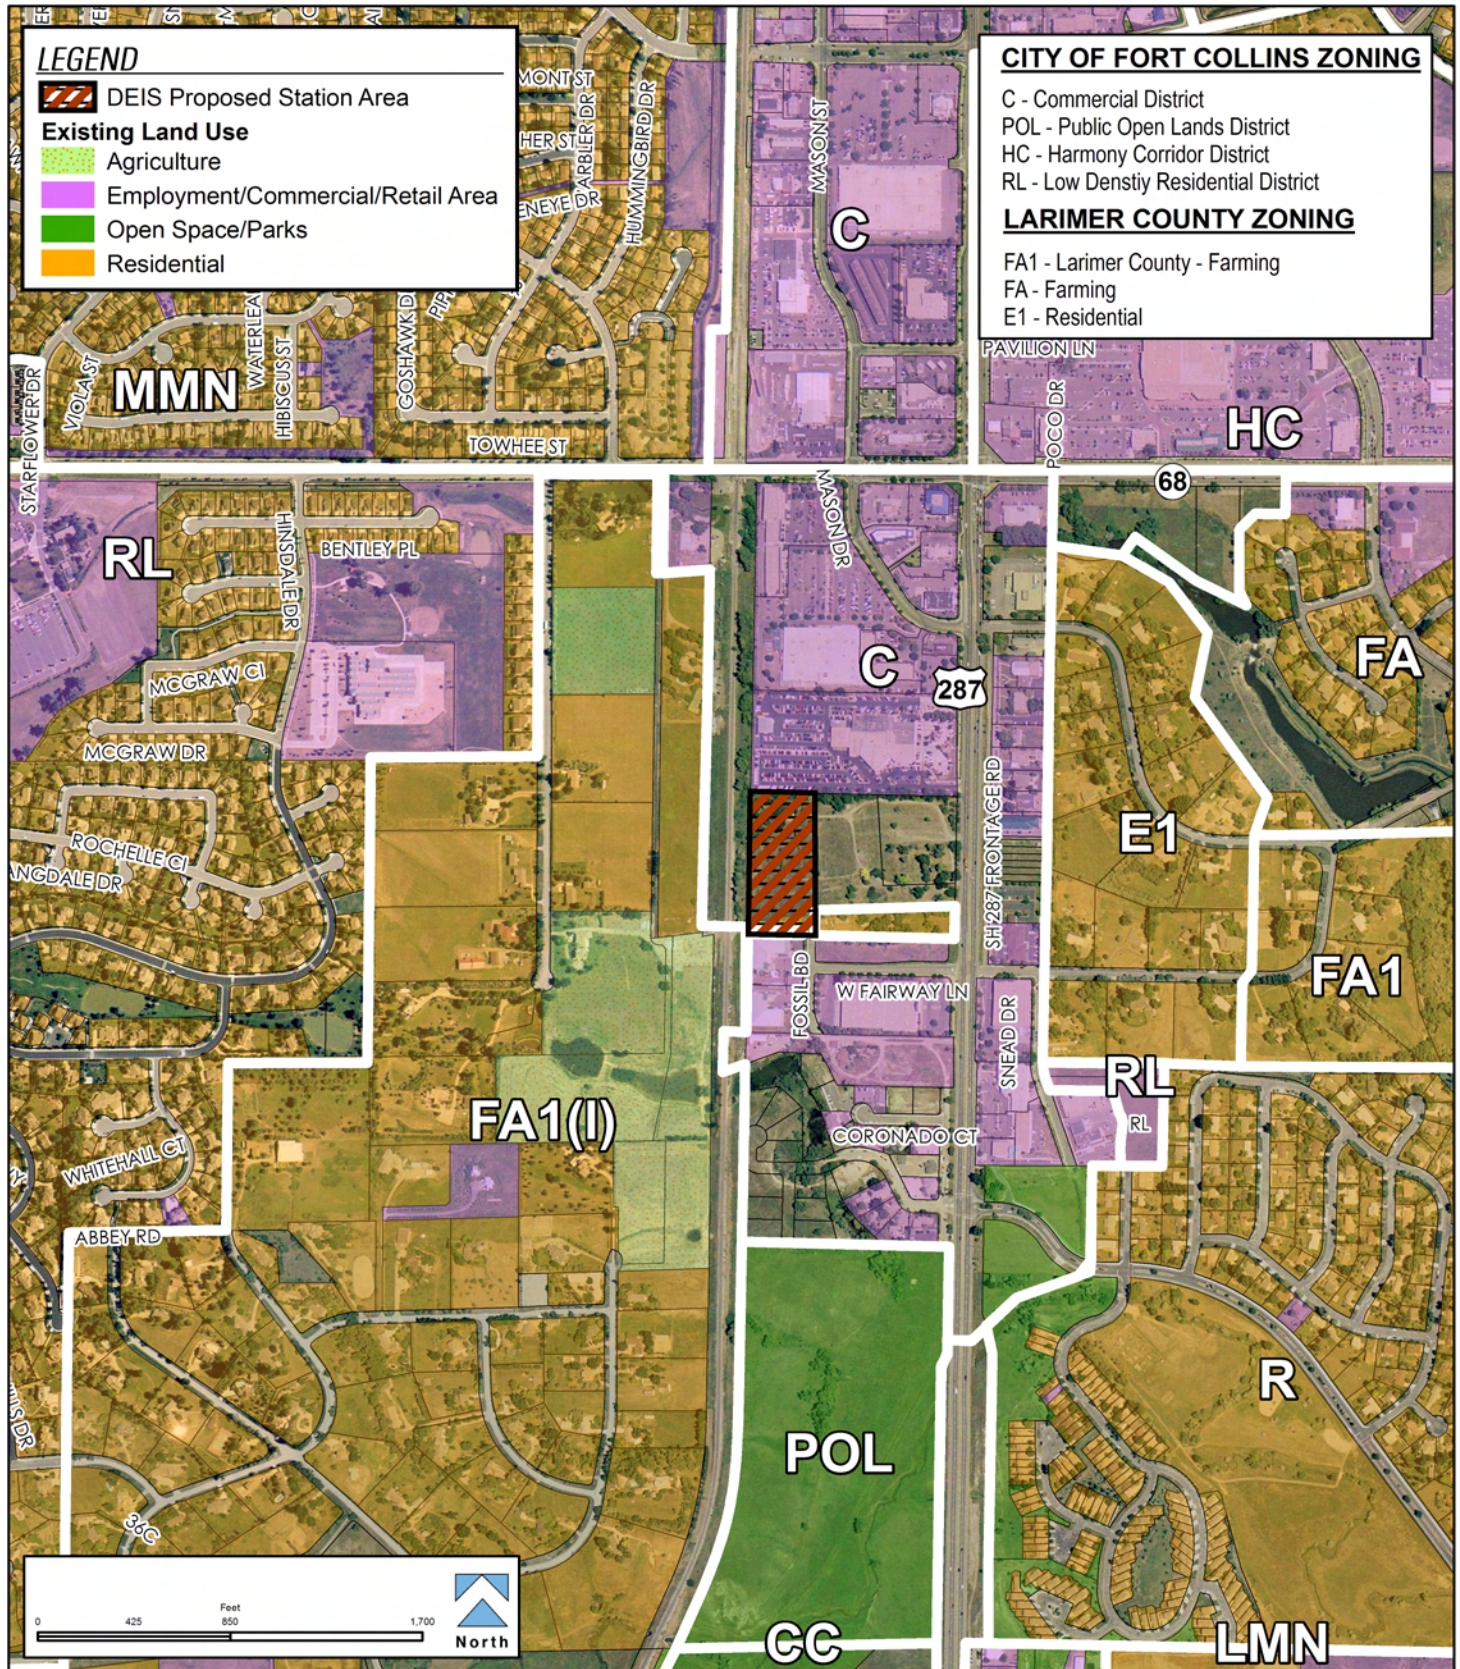

Station Alternatives

US 287 Commuter Rail- DEIS Package A

3 - South Fort Collins Transit Center

Station Alternatives

US 287 Commuter Rail- DEIS Package A

5 - Downtown Loveland

Station Alternatives

US 287 Commuter Rail- DEIS Package A

NORTH I-25
EIS

information. cooperation. transportation.

4 - North Loveland