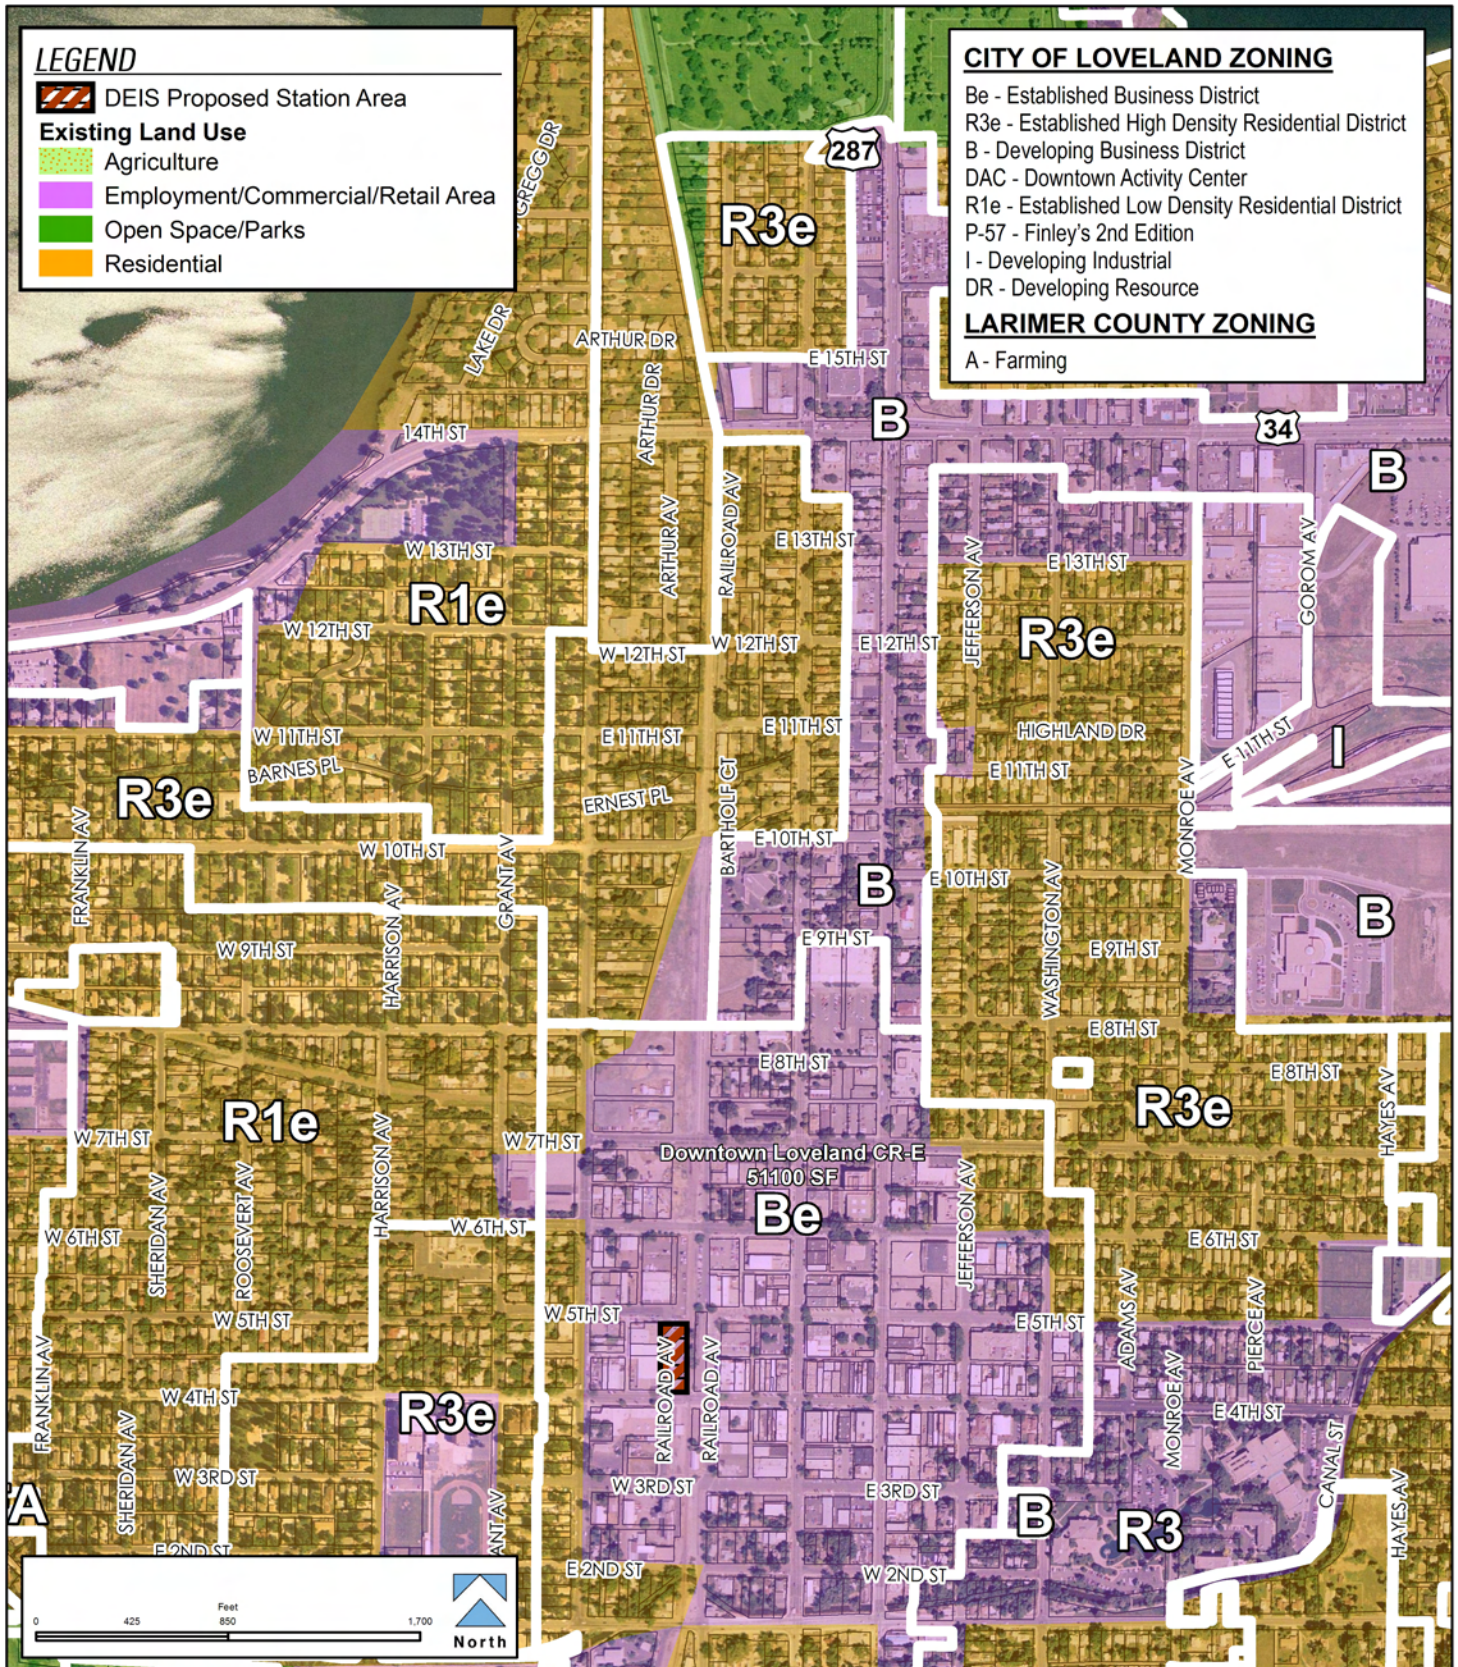

Station Alternatives

US 287 Commuter Rail- DEIS Package A

3 - South Fort Collins Transit Center

Station Alternatives

US 287 Commuter Rail- DEIS Package A

5 - Downtown Loveland

Station Alternatives

US 287 Commuter Rail- DEIS Package A

NORTH I-25
EIS

information. cooperation. transportation.

4 - North Loveland