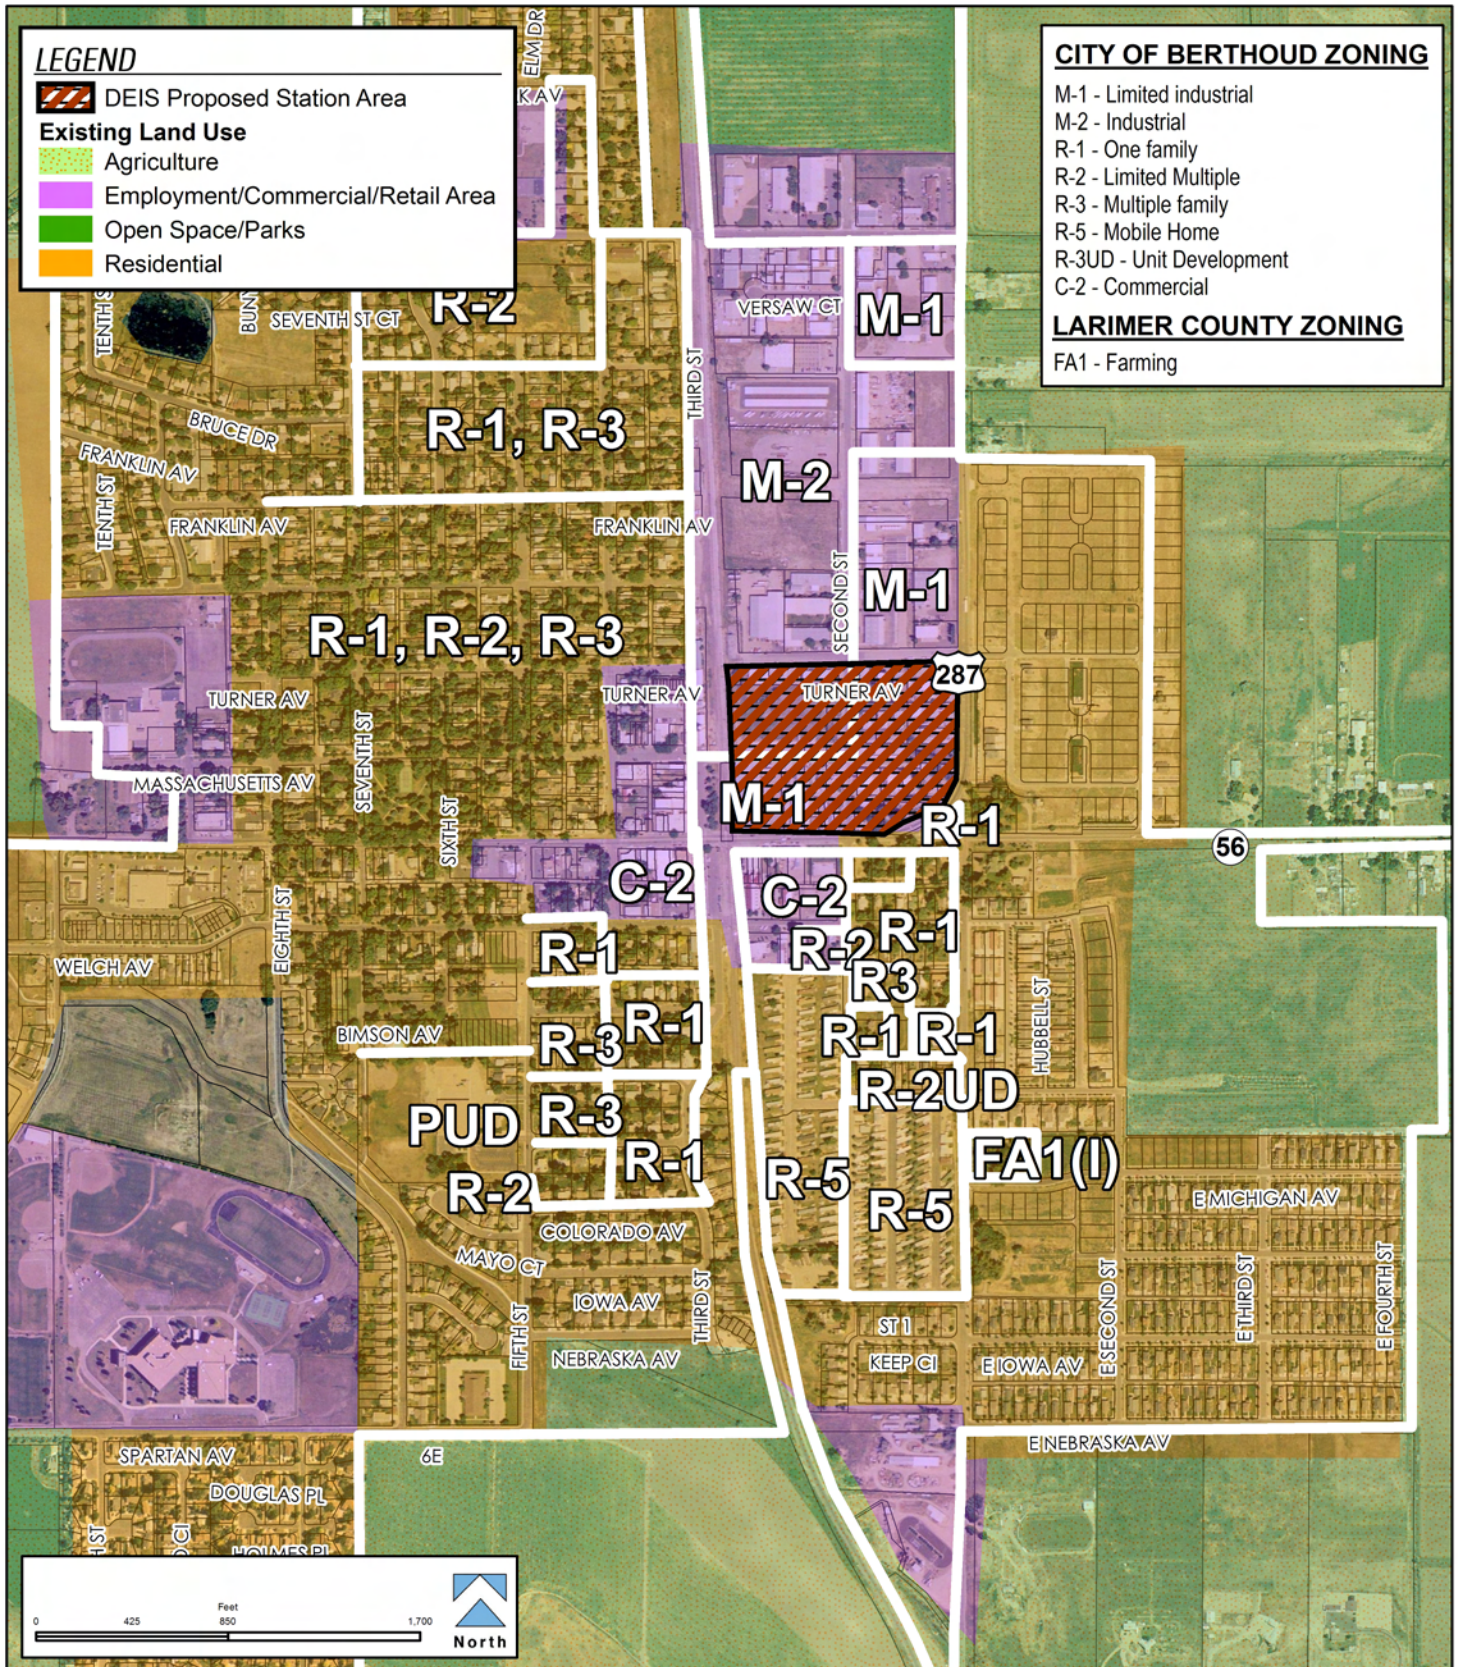

Station Alternatives

US 287 Commuter Rail- DEIS Package A

NORTH I-25
EIS

information. cooperation. transportation.

6 - Berthoud

Station Alternatives

US 287 Commuter Rail- DEIS Package A

8 - Longmont at Sugar Mill

Station Alternatives

US 287 Commuter Rail- DEIS Package A

7 - North Longmont