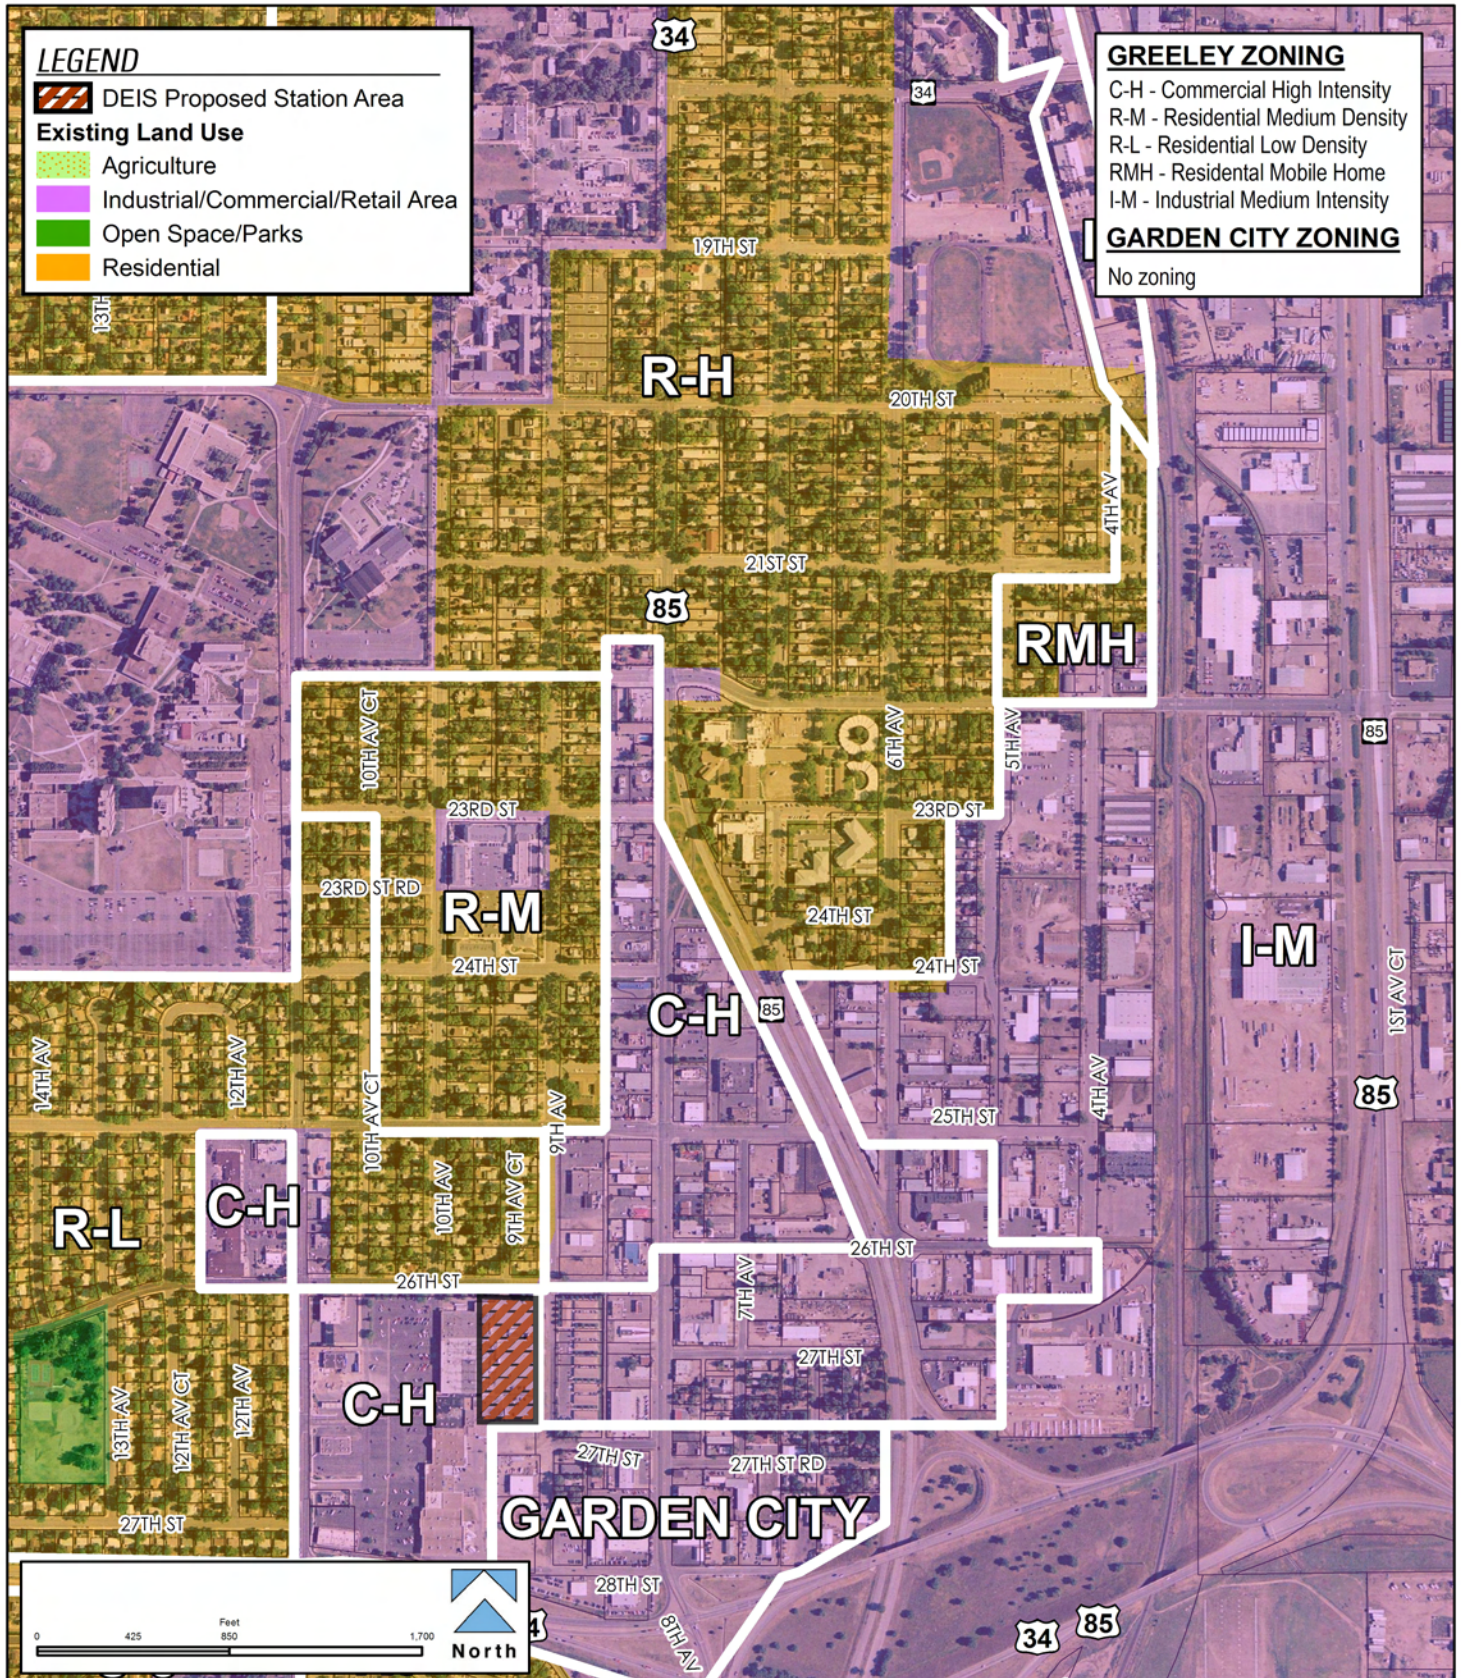

# US 85 Commuter Bus- DEIS Package A

## Generalized Land Use and Zoning

### 2 - South Greeley