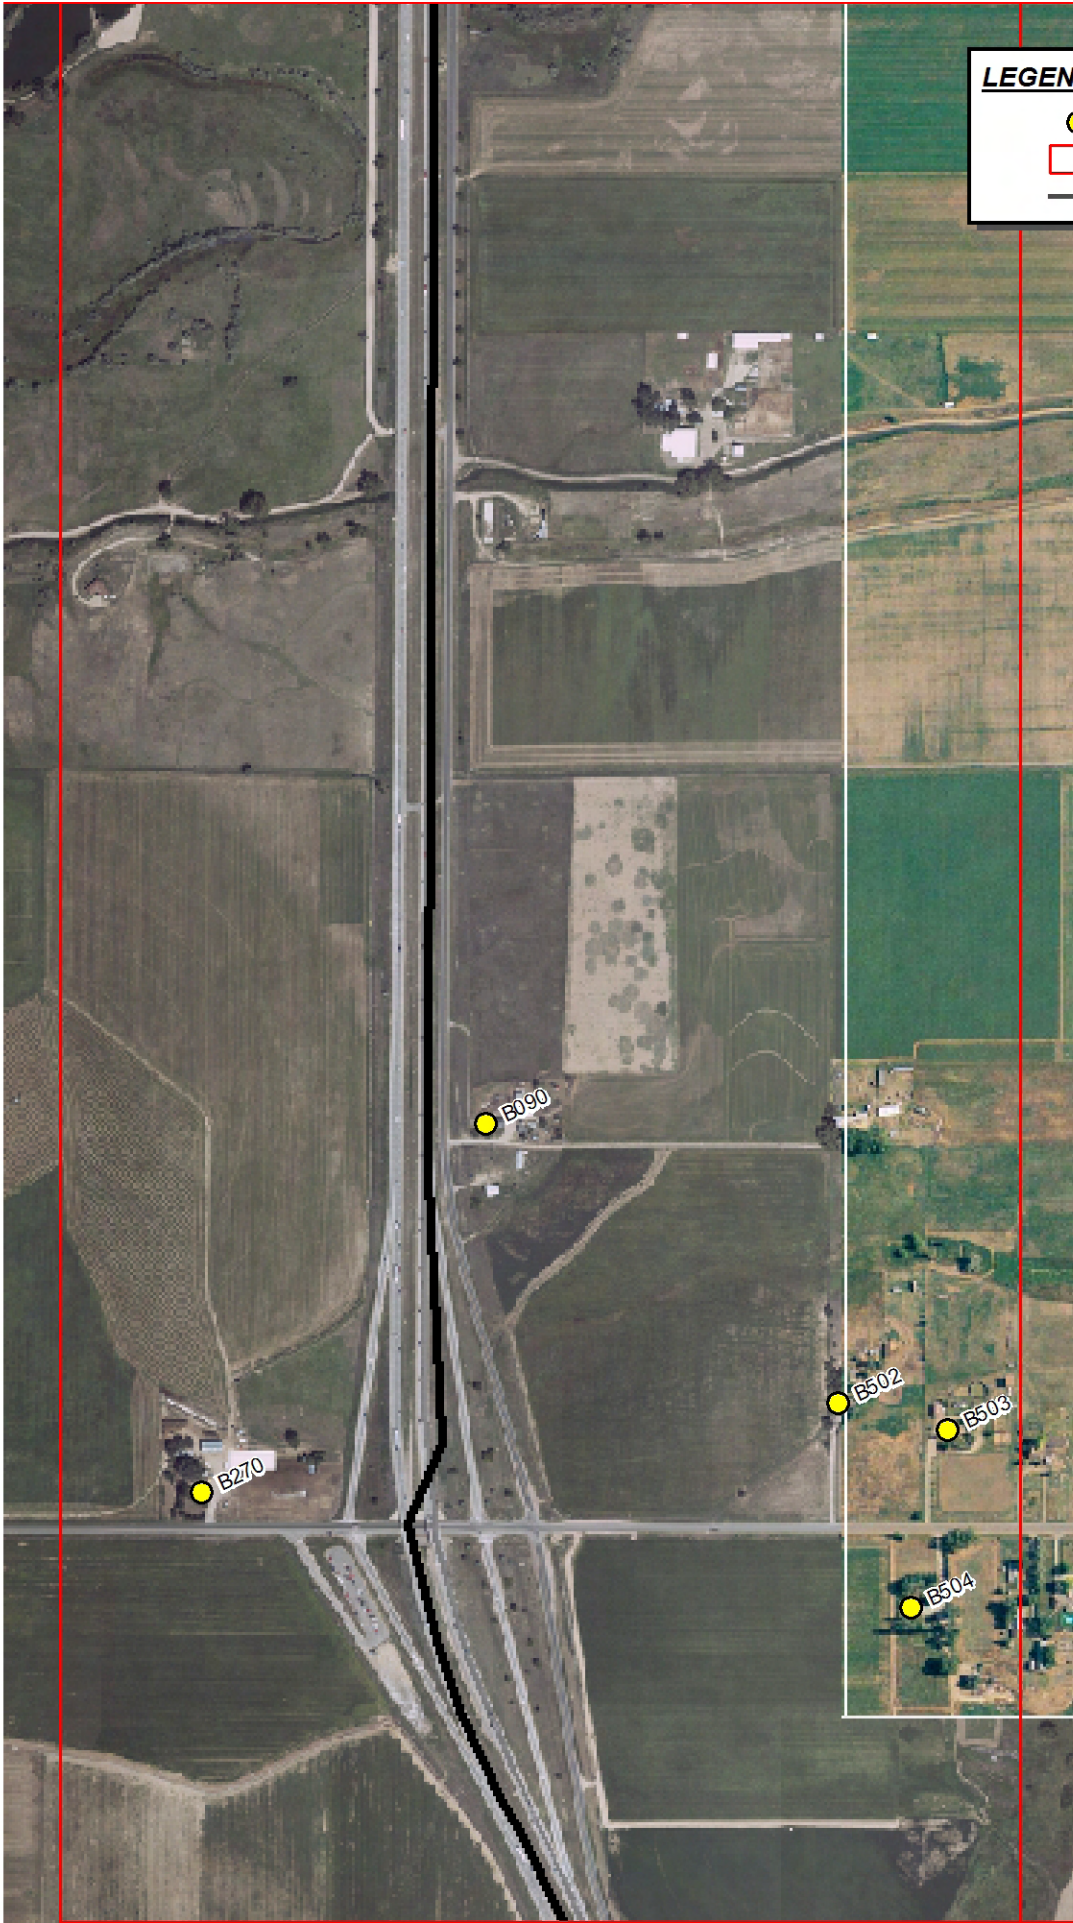

**LEGEND**

- Noise Model Receiver
- ▭ Mapbook Grid Cell
- Highways

North

0 250 500 Feet

Grid Cell AW\_3

**LEGEND**

- Noise Model Receiver
- Mapbook Grid Cell
- Highways

North

0 250 500 Feet

Grid Cell AV\_3

**LEGEND**

- Noise Model Receiver
- Mapbook Grid Cell
- Highways

North

Grid Cell AU\_3