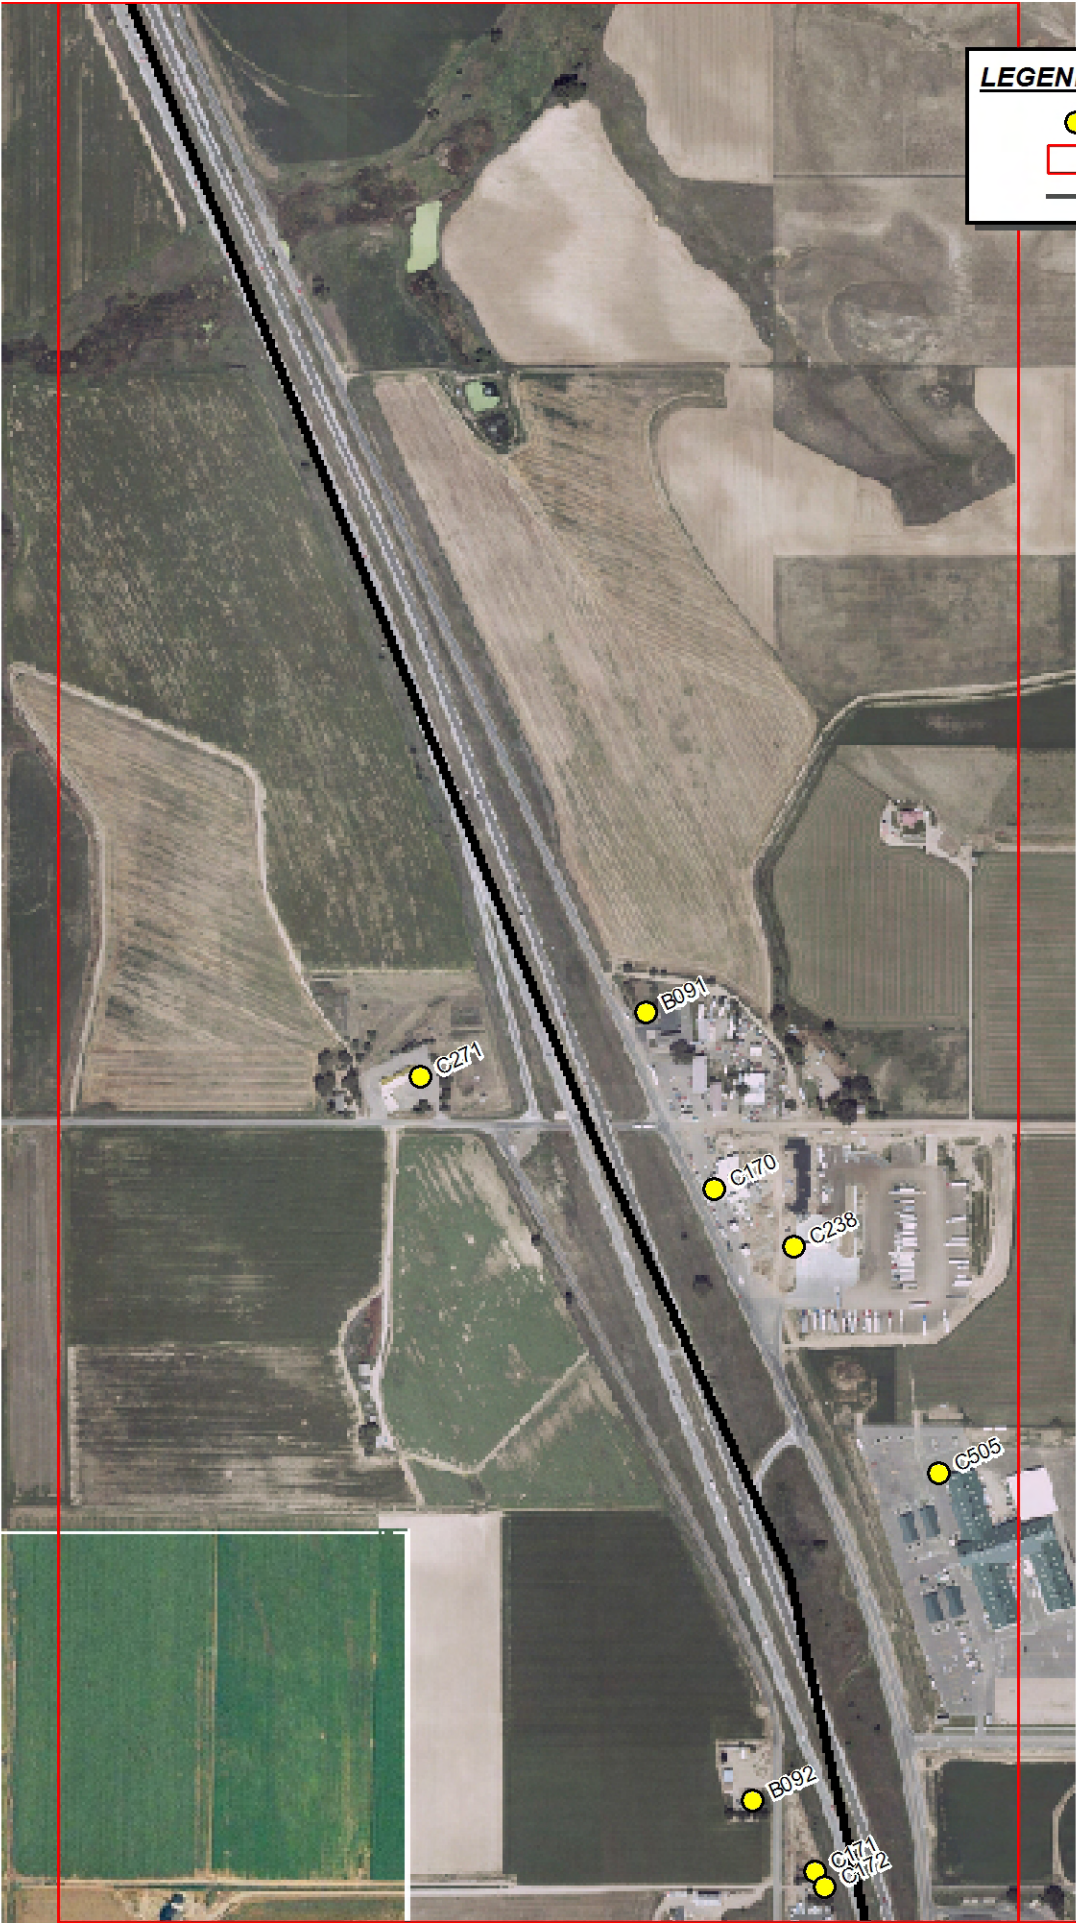

**LEGEND**

- Noise Model Receiver
- Mapbook Grid Cell
- Highways

Grid Cell AT\_3

**LEGEND**

- Noise Model Receiver
- Mapbook Grid Cell
- Highways

North

0 250 500 Feet

Grid Cell AX\_3

**LEGEND**

- Noise Model Receiver
- ▭ Mapbook Grid Cell
- Highways

North

0 250 500 Feet

Grid Cell AW\_3

**LEGEND**

- Noise Model Receiver
- Mapbook Grid Cell
- Highways

North

0 250 500 Feet

Grid Cell AV\_3

**LEGEND**

- Noise Model Receiver
- Mapbook Grid Cell
- Highways

North

Grid Cell AU\_3