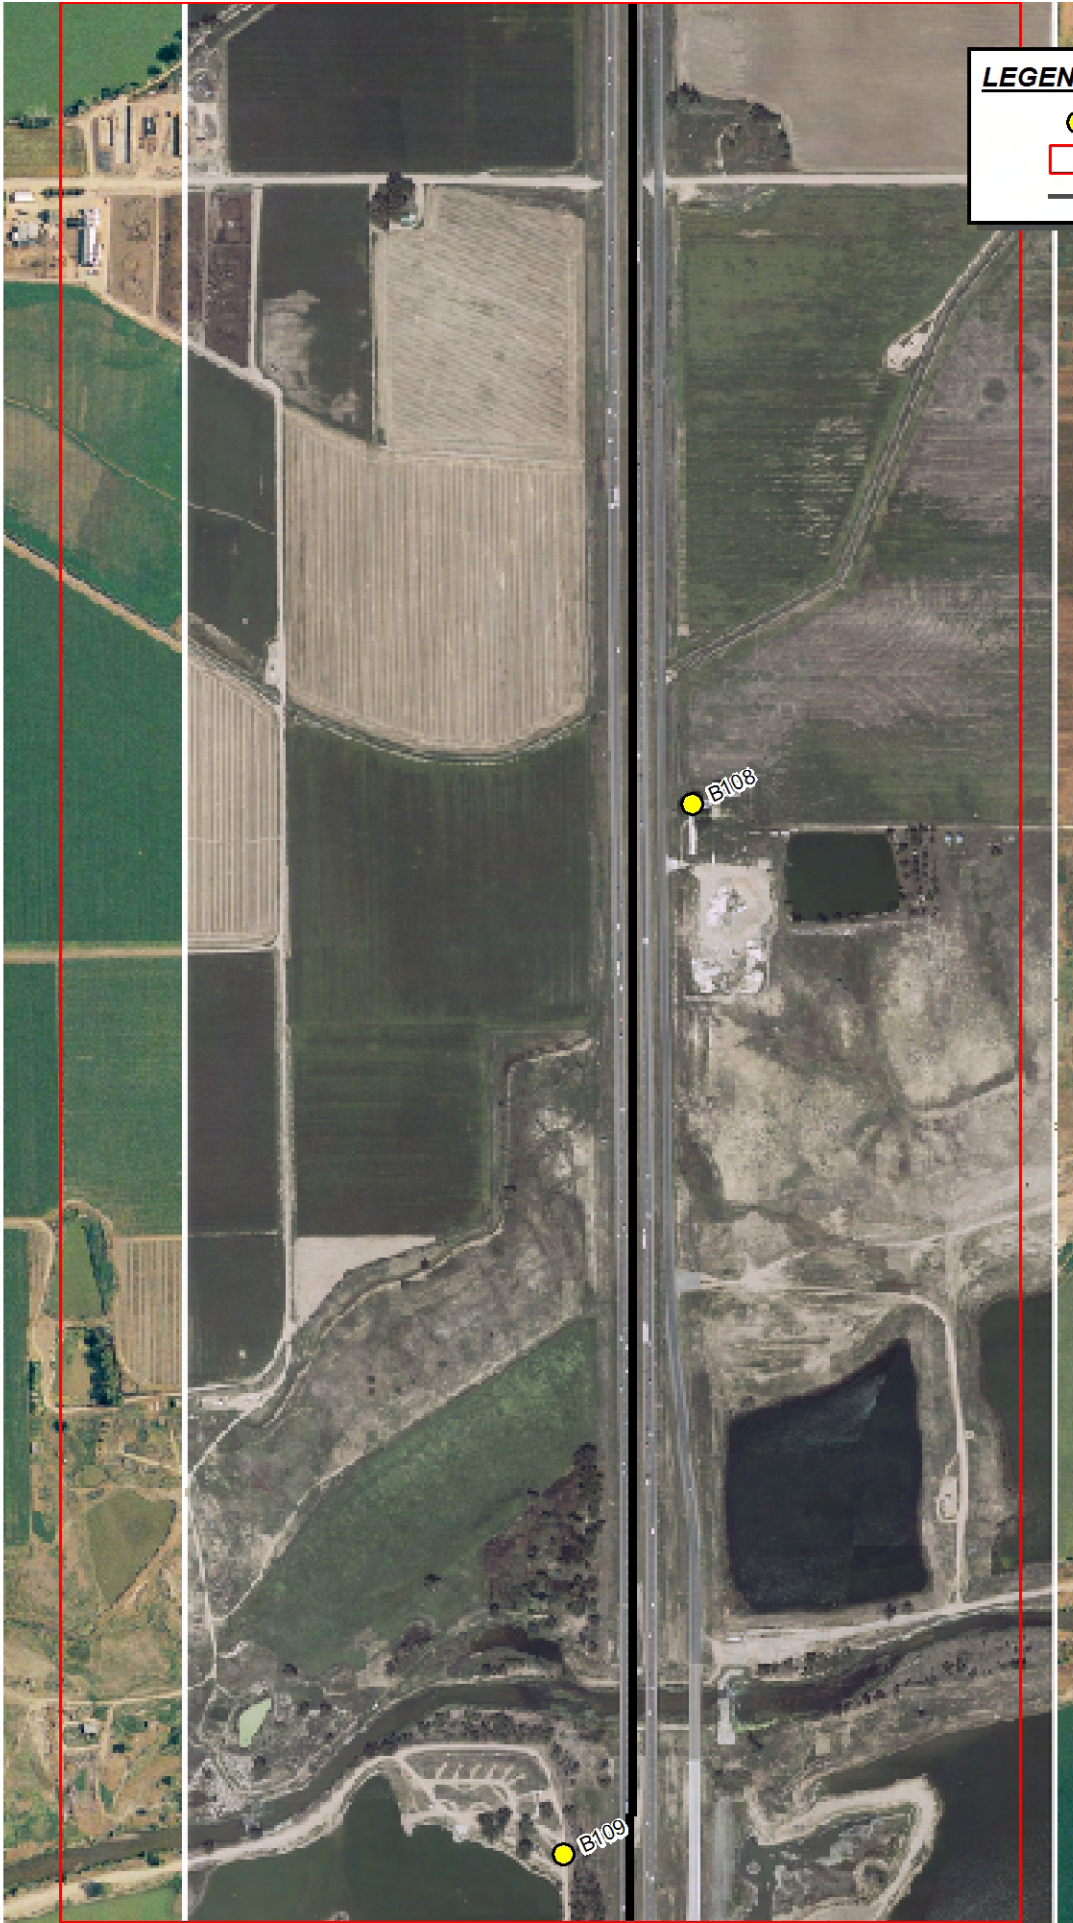

LEGEND

- Noise Model Receiver
- Mapbook Grid Cell
- Highways

0 250 500 Feet

Grid Cell BC_4

LEGEND

- Noise Model Receiver
- Mapbook Grid Cell
- Highways

North

0 250 500 Feet

E108

E109

Grid Cell BF_3

LEGEND

- Noise Model Receiver
- Mapbook Grid Cell
- Highways

North

Grid Cell BE_3

LEGEND