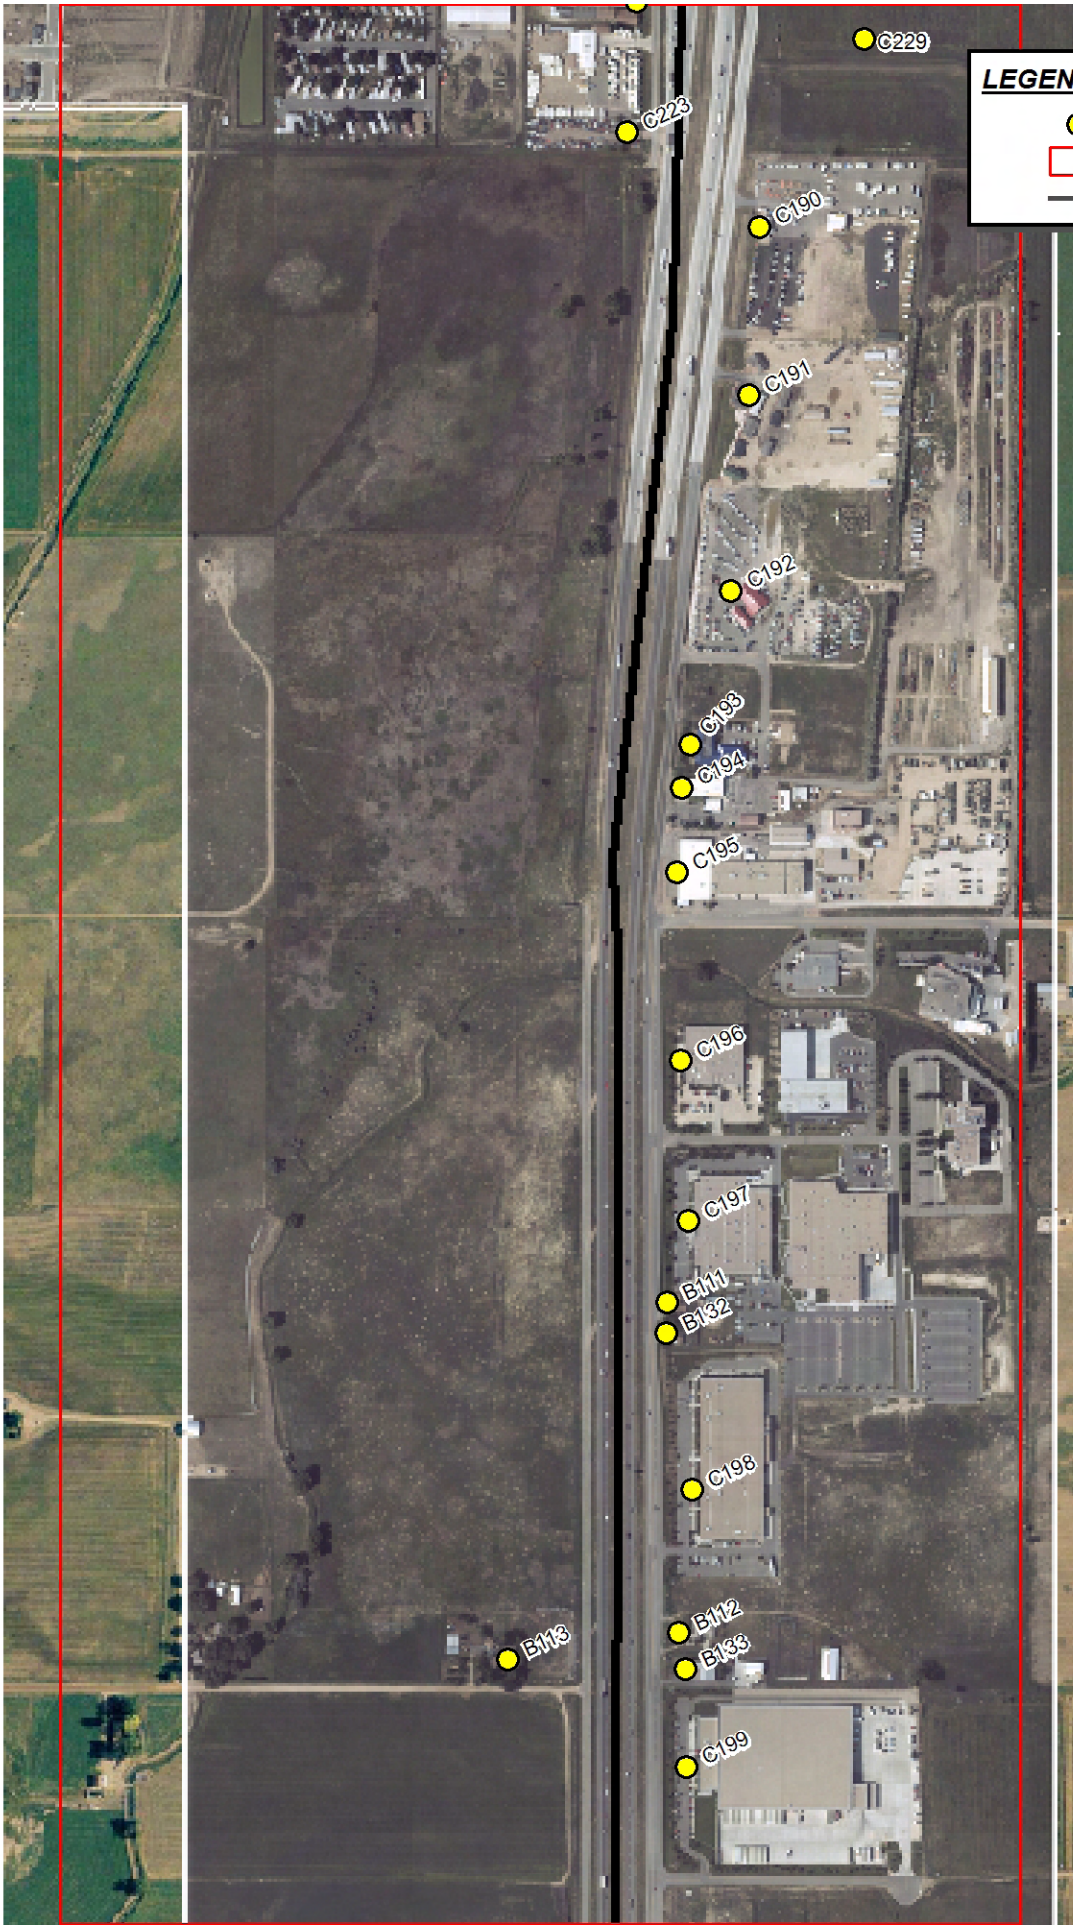

Grid Cell BJ\_3

**LEGEND**

- Noise Model Receiver
- Mapbook Grid Cell
- Highways

0 250 500 Feet

Grid Cell BI\_3

**LEGEND**

- Noise Model Receiver
- Mapbook Grid Cell
- Highways

North

Grid Cell BH\_3