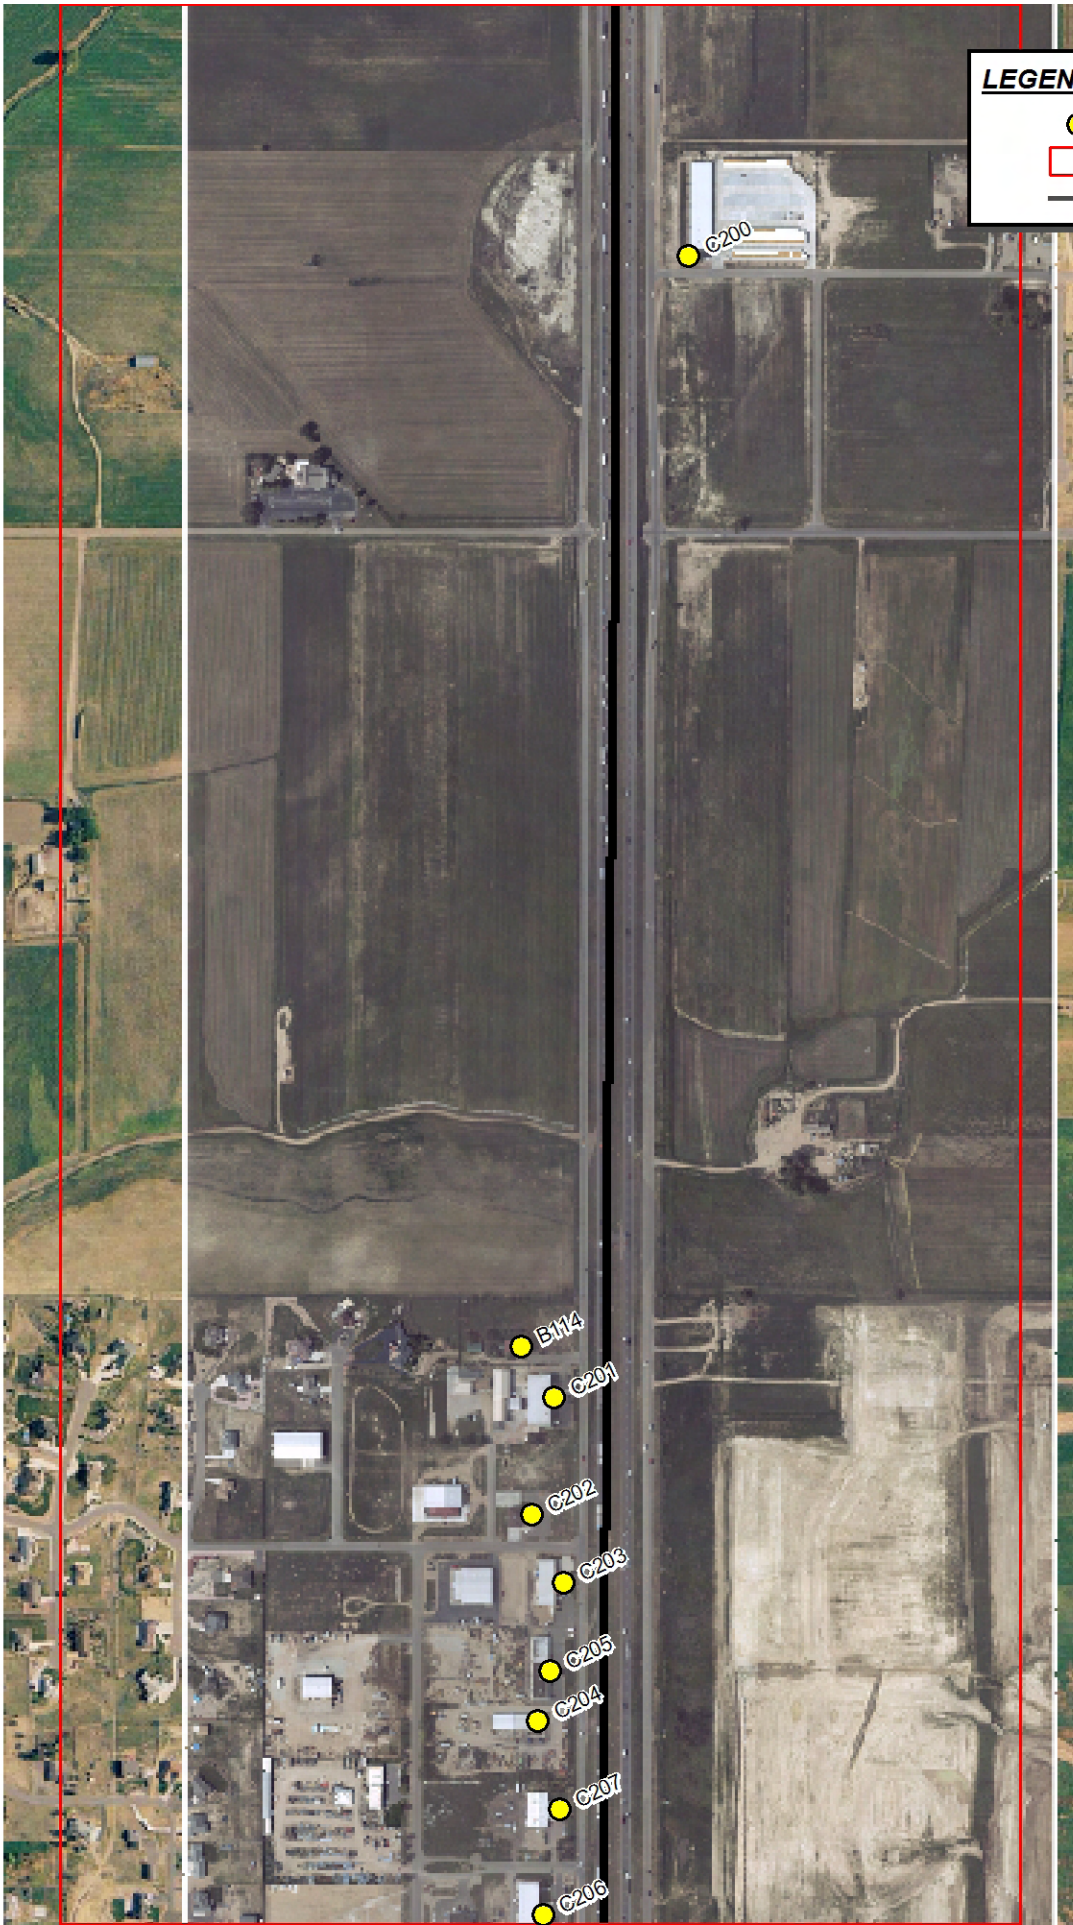

**LEGEND**

- Noise Model Receiver
- ▭ Mapbook Grid Cell
- Highways

North

0 250 500 Feet

Grid Cell BG\_3

**LEGEND**

- Noise Model Receiver
- Mapbook Grid Cell
- Highways

0 250 500 Feet

Grid Cell BJ\_3

**LEGEND**

- Noise Model Receiver
- Mapbook Grid Cell
- Highways

0 250 500 Feet

Grid Cell BI\_3

**LEGEND**

- Noise Model Receiver
- Mapbook Grid Cell
- Highways

North