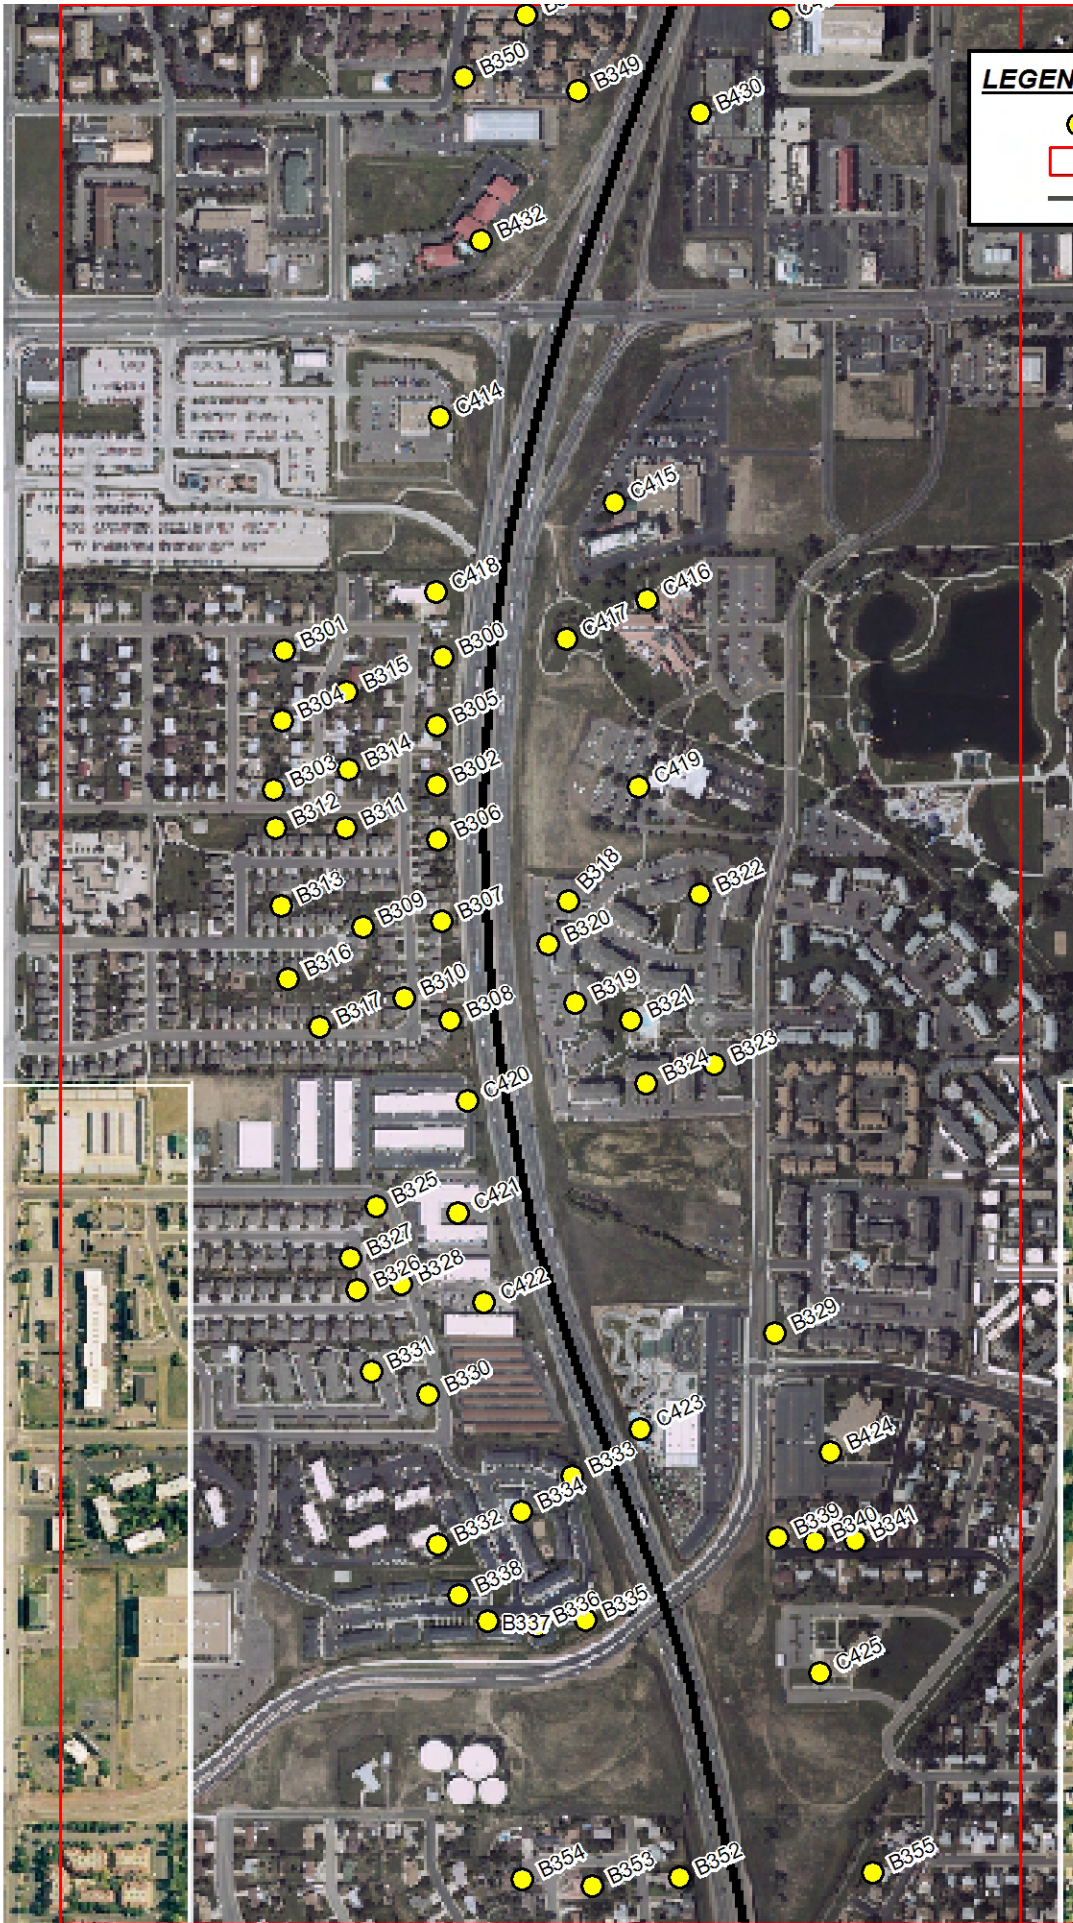

LEGEND

- Noise Model Receiver
- Mapbook Grid Cell
- Highways

0 250 500 Feet

Grid Cell BS_3

LEGEND

- Noise Model Receiver
- Mapbook Grid Cell
- Highways

North

Grid Cell BU_3

LEGEND

- Noise Model Receiver
- Mapbook Grid Cell
- Highways

0 250 500 Feet

Grid Cell BT_3