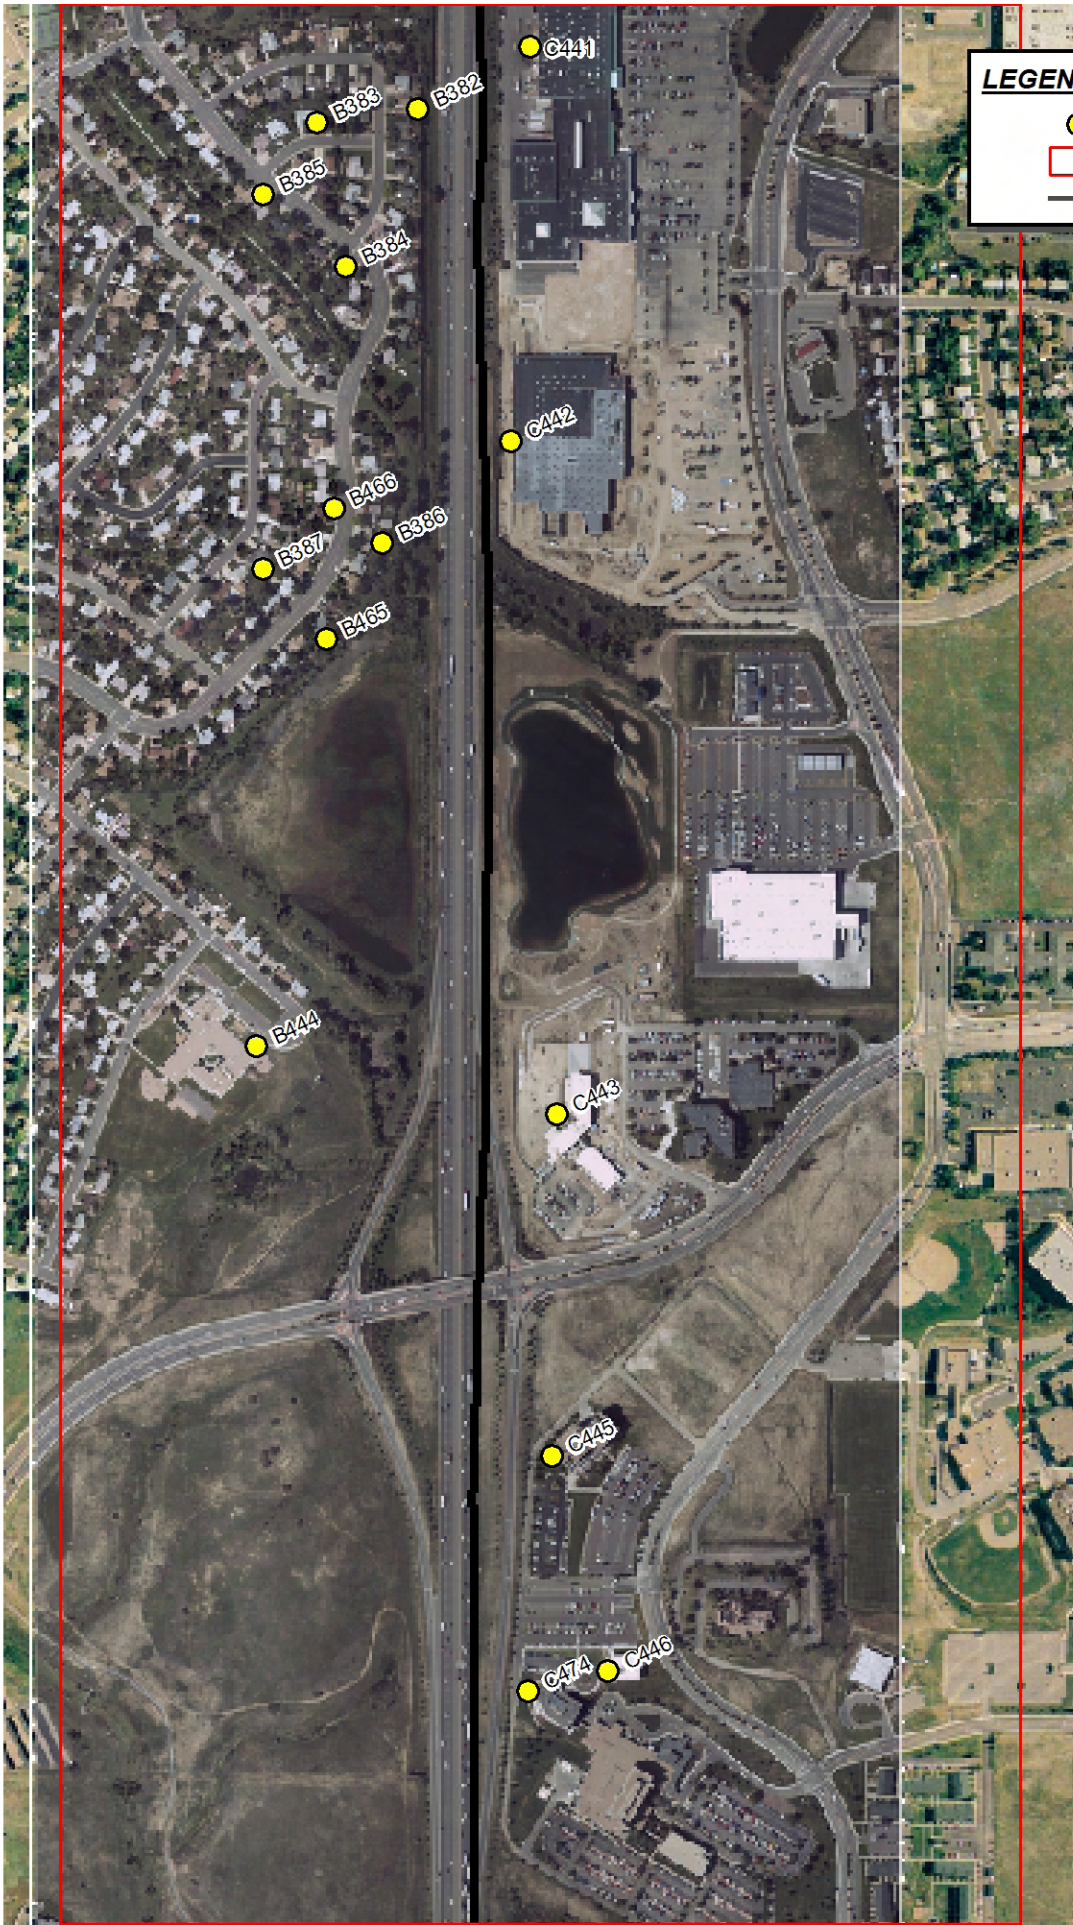

**LEGEND**

- Noise Model Receiver
- Mapbook Grid Cell
- Highways

North

0 250 500 Feet

Grid Cell BV\_3

**LEGEND**

- Noise Model Receiver
- Mapbook Grid Cell
- Highways

North

Grid Cell BX\_3

**LEGEND**

- Noise Model Receiver
- ▭ Mapbook Grid Cell
- Highways

North

0 250 500 Feet

Grid Cell BW\_3