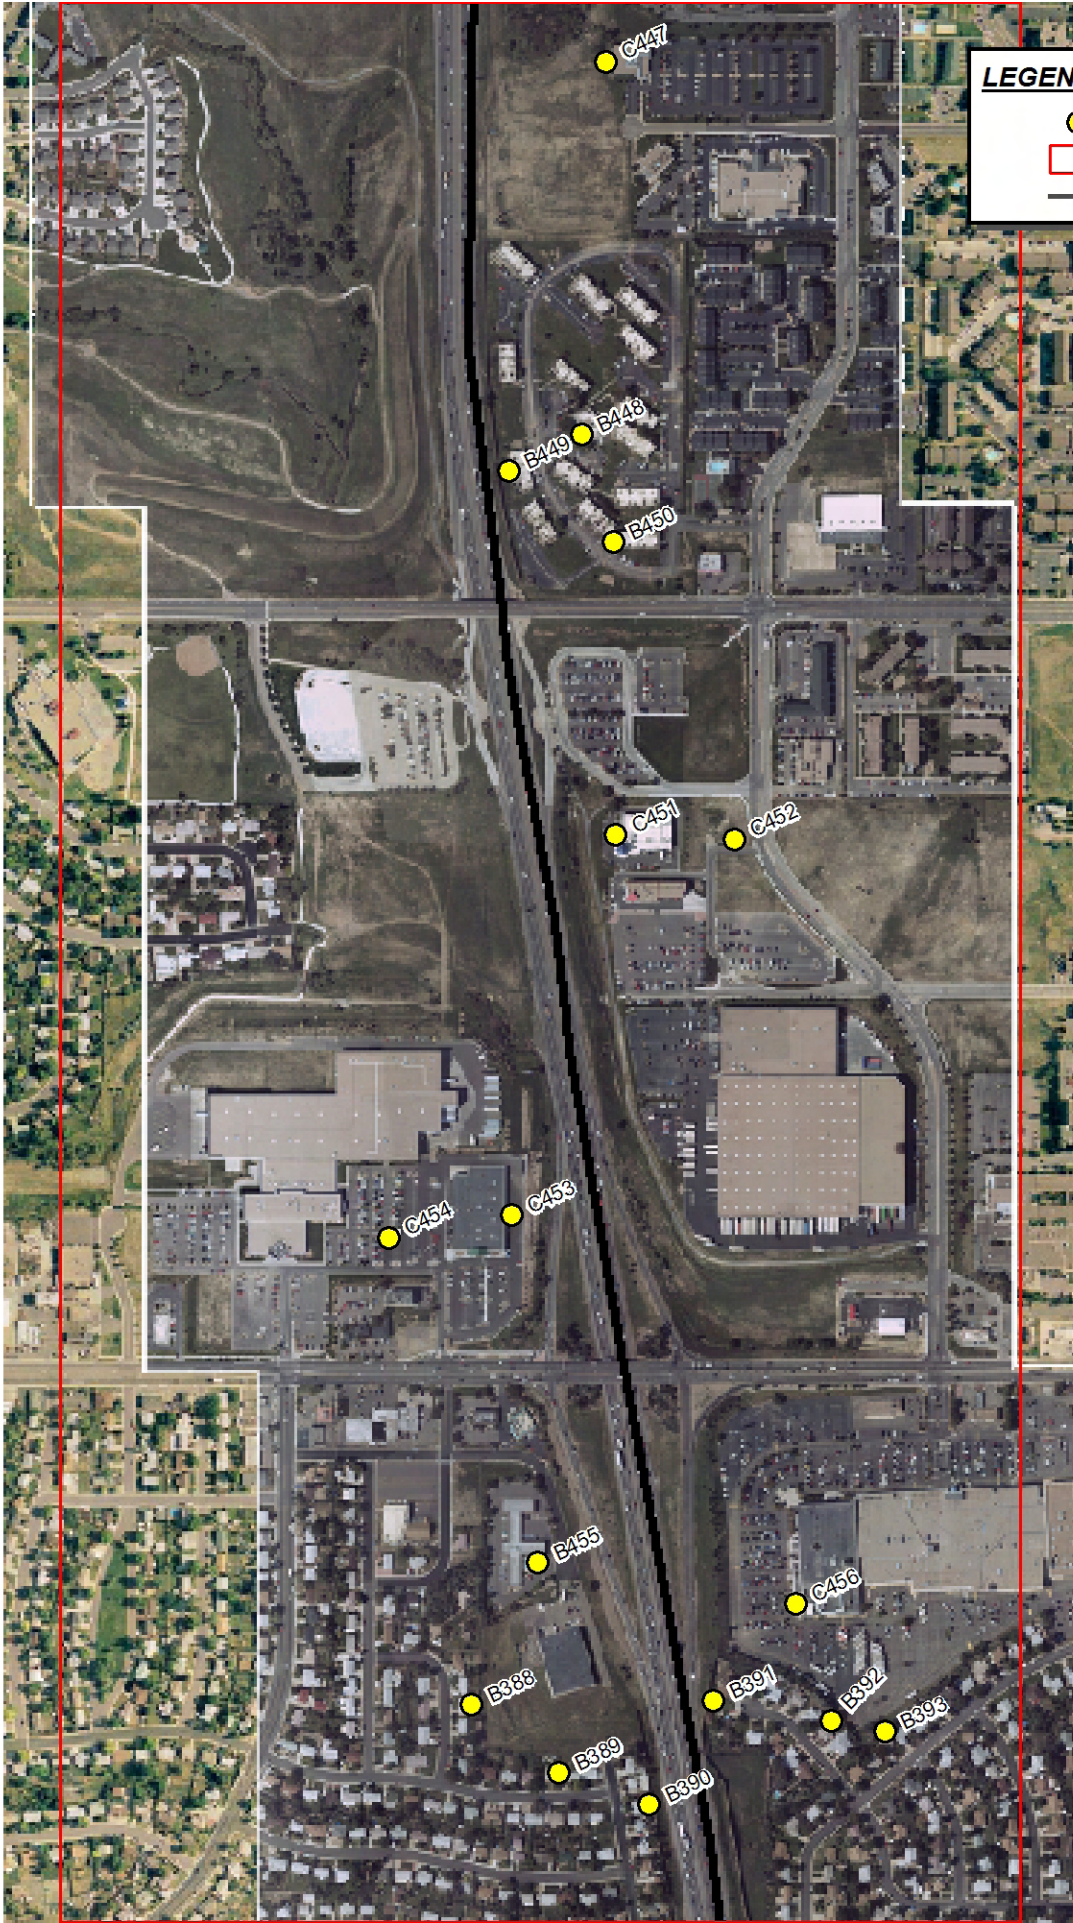

**LEGEND**

- Noise Model Receiver
- Mapbook Grid Cell
- Highways

North

0 250 500 Feet

Grid Cell BV\_3

**LEGEND**

- Noise Model Receiver
- Mapbook Grid Cell
- Highways

North

Grid Cell BX\_3

**LEGEND**

- Noise Model Receiver
- ▭ Mapbook Grid Cell
- Highways

North

0 250 500 Feet

Grid Cell BW\_3