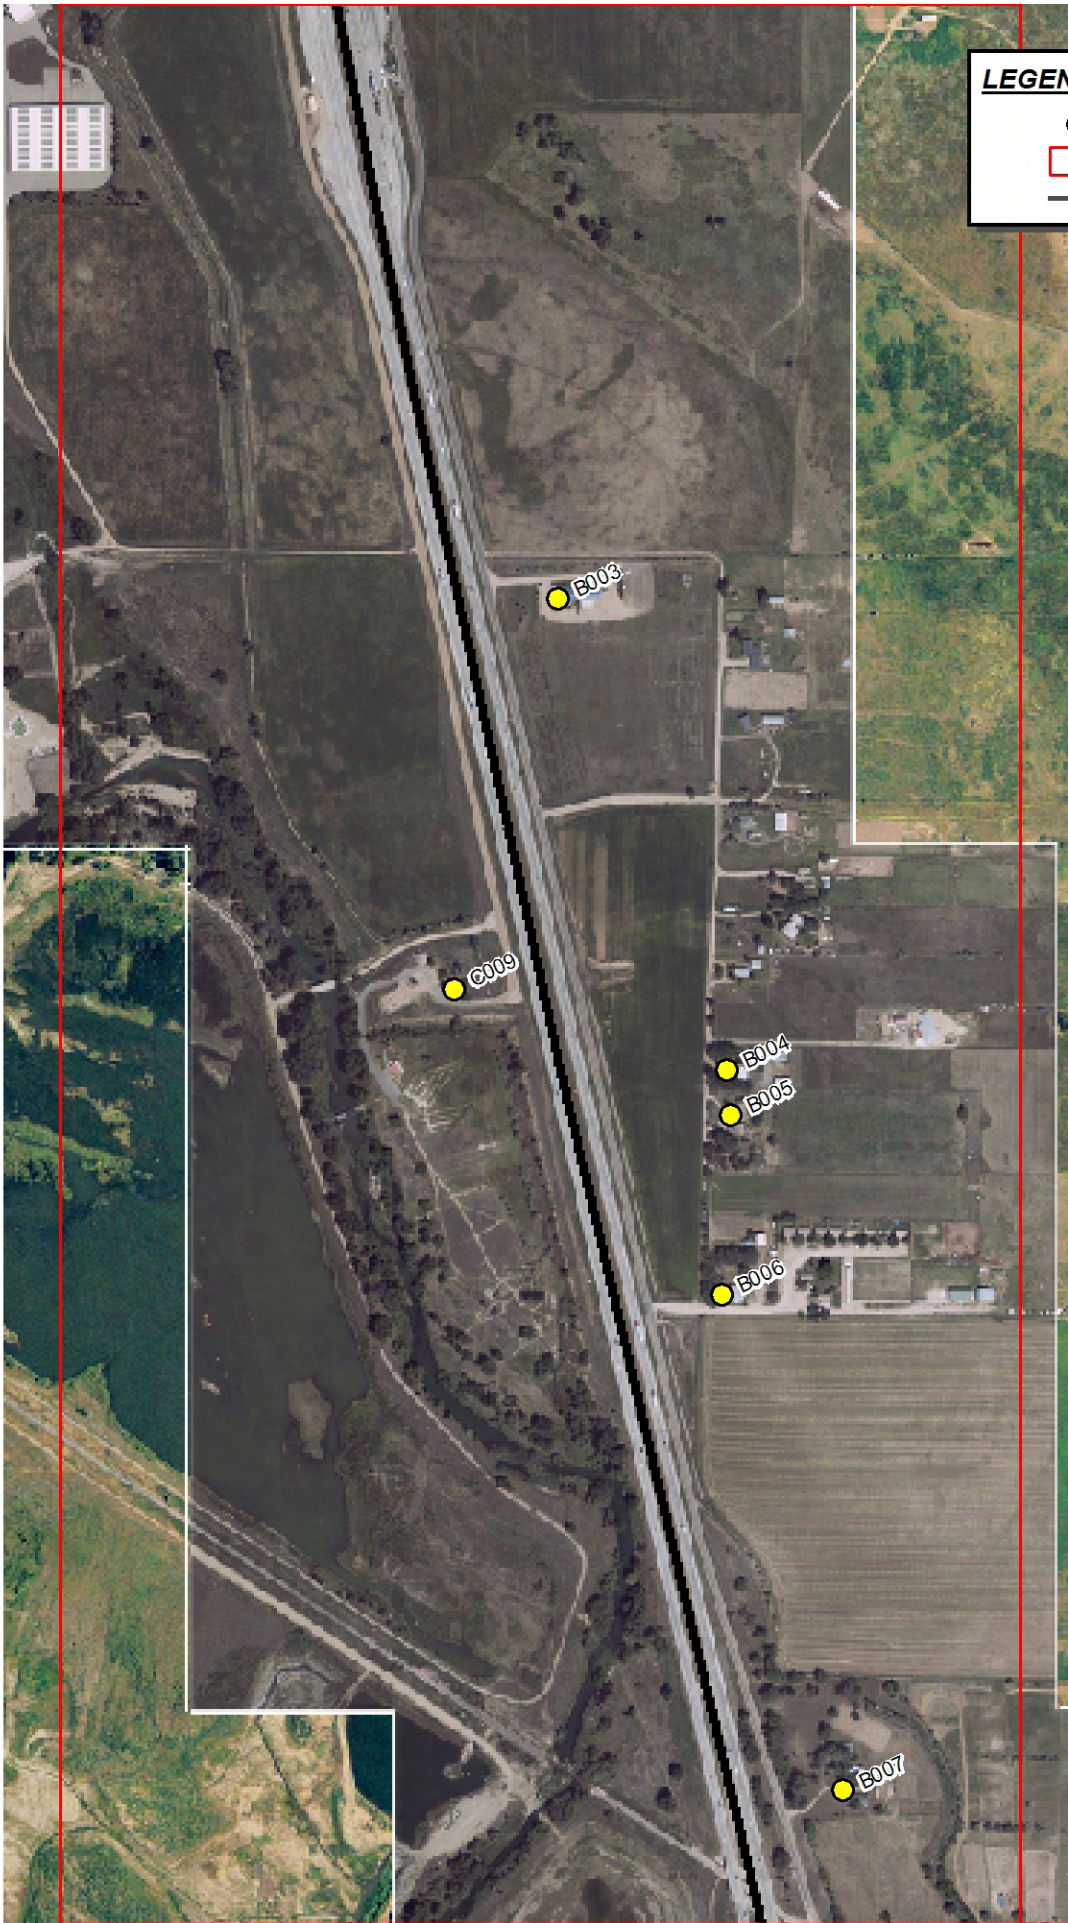

LEGEND

- Noise Model Receiver
- ▭ Mapbook Grid Cell
- Highways

North

0 250 500 Feet

Grid Cell AJ_2

LEGEND

- Noise Model Receiver
- Mapbook Grid Cell
- Highways

0 250 500 Feet

Grid Cell AL_2

LEGEND

- Noise Model Receiver
- Mapbook Grid Cell
- Highways

North

Grid Cell AK_2