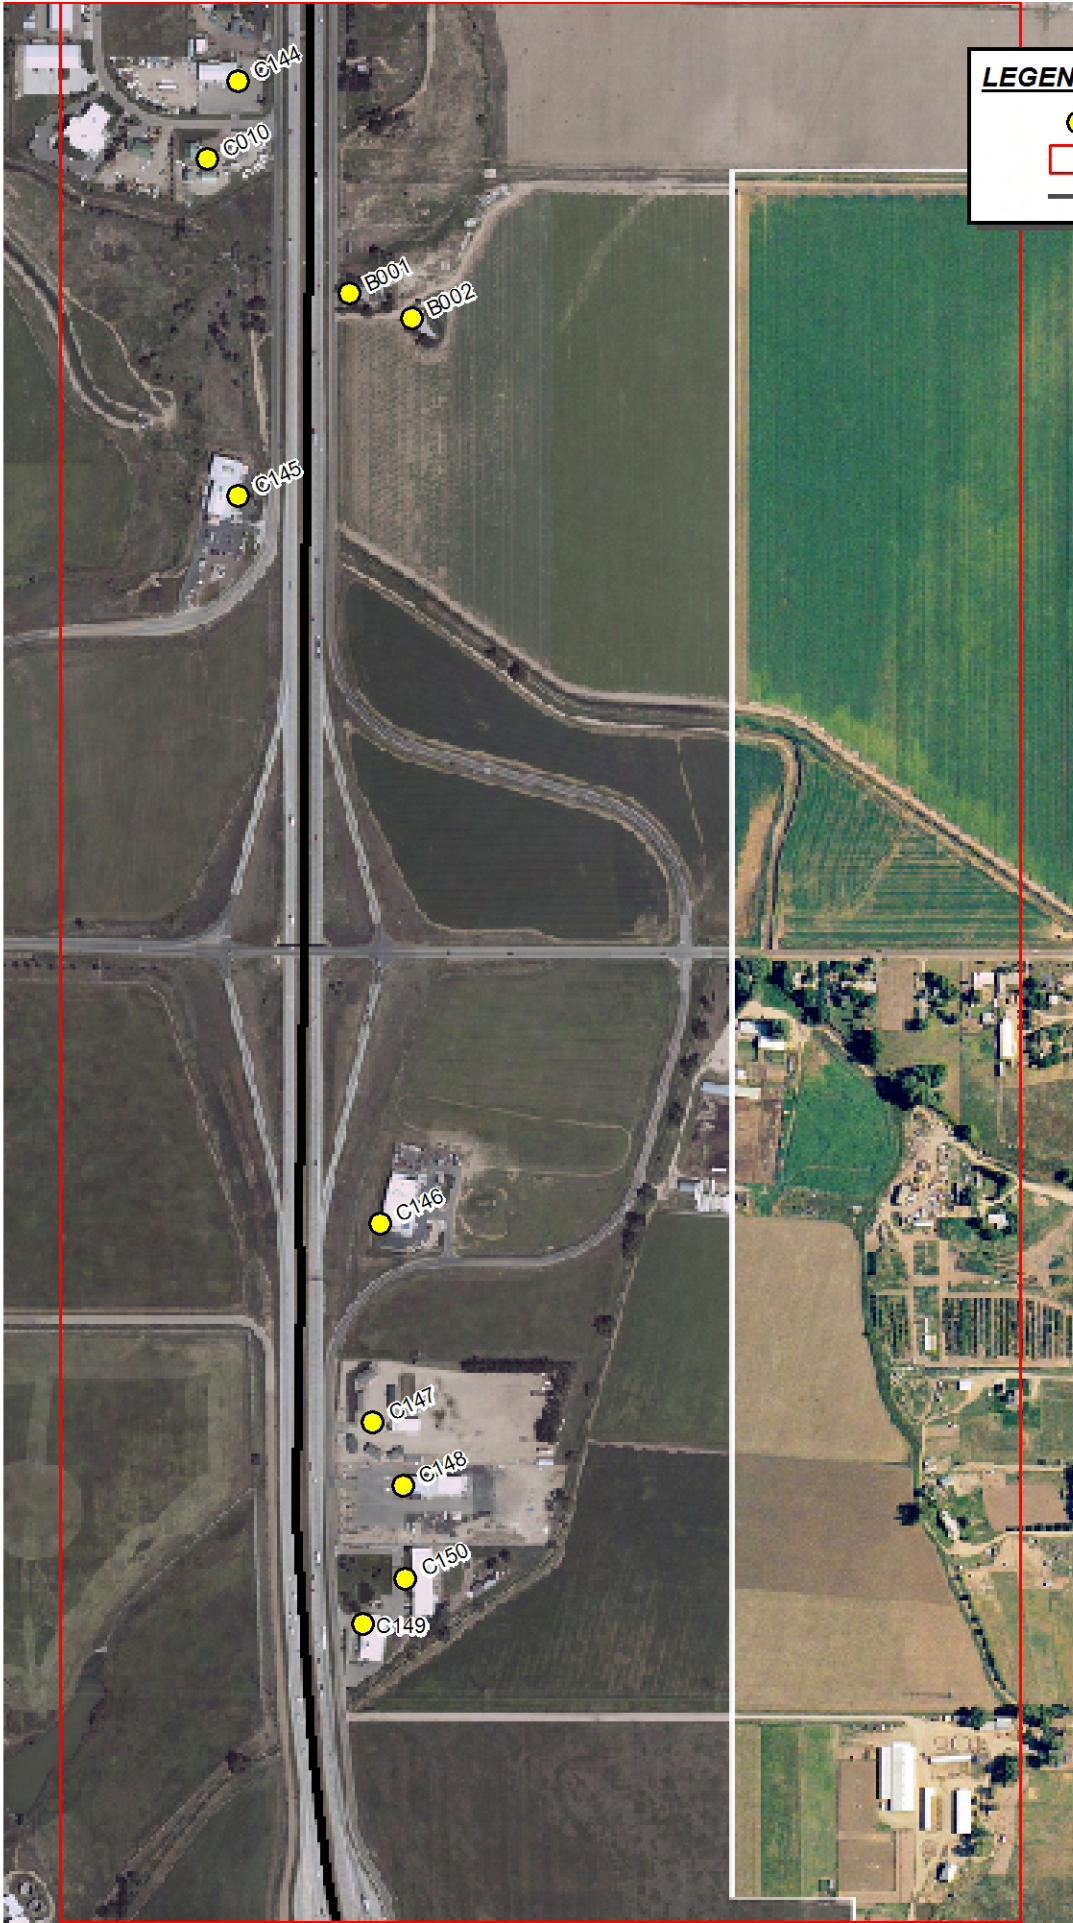

LEGEND

- Noise Model Receiver
- ▭ Mapbook Grid Cell
- Highways

North

0 250 500 Feet

Grid Cell AJ_2

LEGEND

- Noise Model Receiver
- Mapbook Grid Cell
- Highways

0 250 500 Feet

Grid Cell AL_2

LEGEND

- Noise Model Receiver
- Mapbook Grid Cell
- Highways

North

Grid Cell AK_2