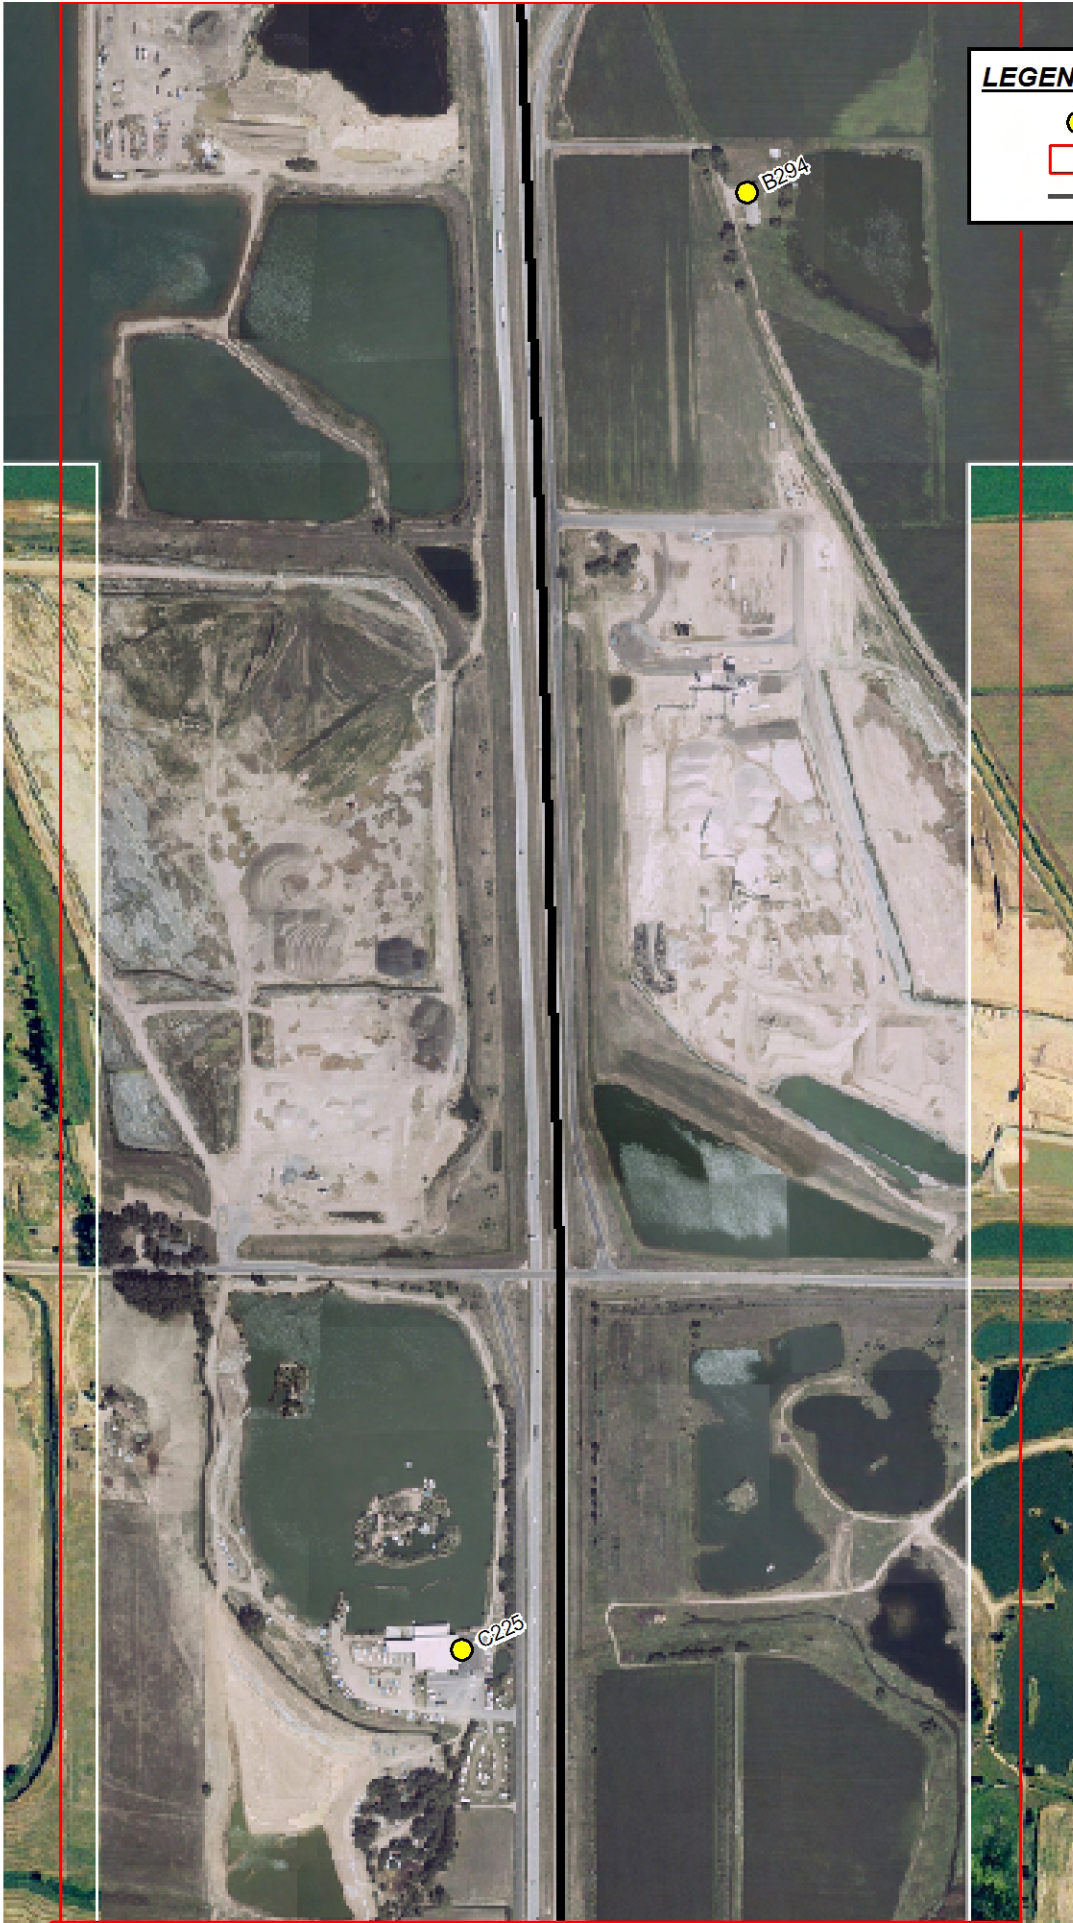

LEGEND

- Noise Model Receiver
- Mapbook Grid Cell
- Highways

0 250 500 Feet

Grid Cell AN_3