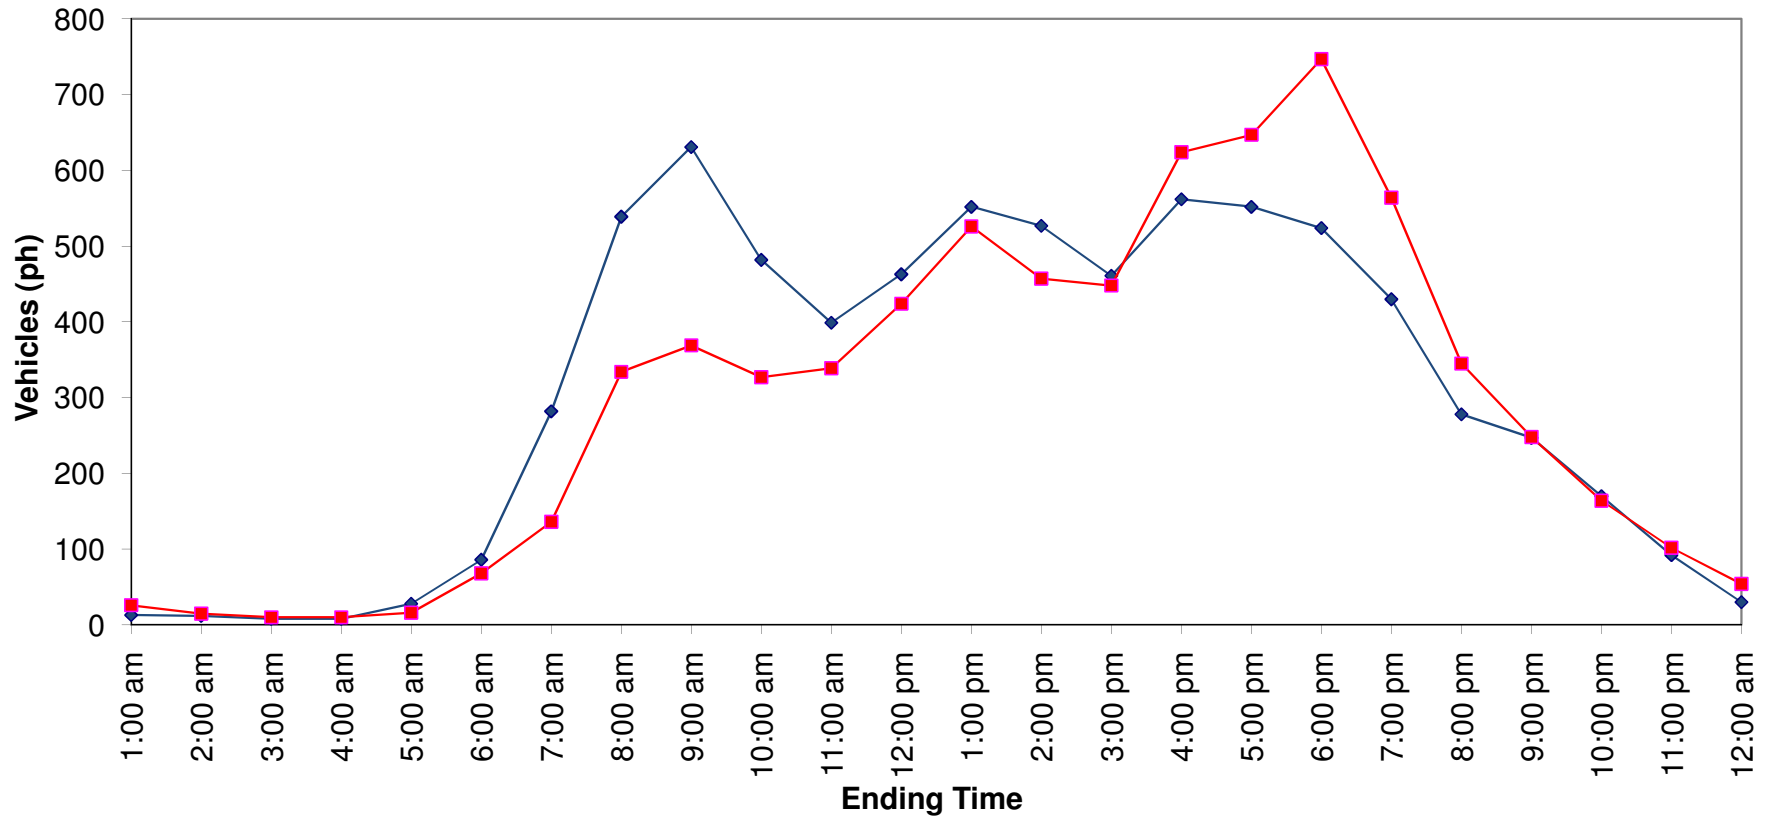

SH 133 Between Nieslanik and Colorado Ave

◆ NB ■ SB