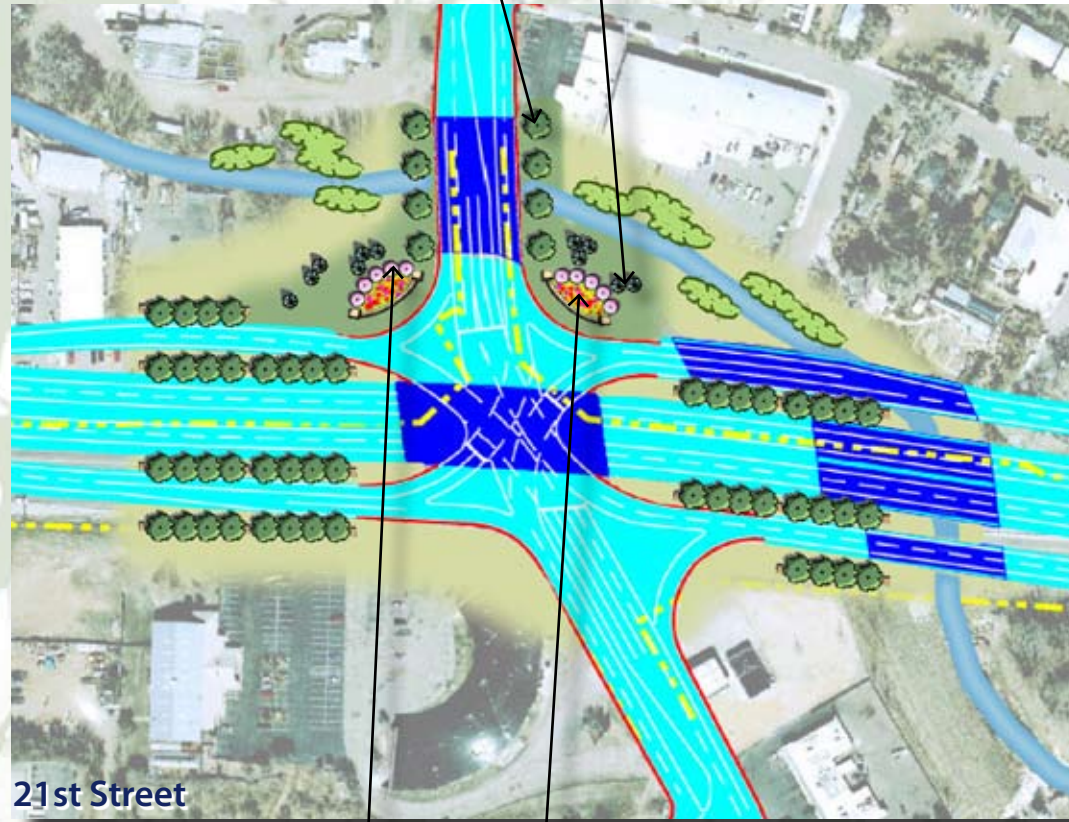

URBAN SECTION - GATEWAY LANDSCAPE GUIDELINES

SHADE TREE
Example: Emerald Queen Maple

EVERGREEN TREE
Example: Austrian Pine

ORNAMENTAL TREE
Example: Bechtel Flowering Crabapple

DECIDUOUS SHRUB
Example: Pink Flowering Almond

SHADE TREE
Example: Sunburst Honeylocust

EVERGREEN TREE
Example: Blue Spruce

RELOCATED ENTRY SCULPTURE

ORNAMENTAL GRASS
Example: Feather Reed Grass

EVERGREEN SHRUB
Example: Gnome Pyracantha

DECIDUOUS SHRUB
Example: Burning Bush