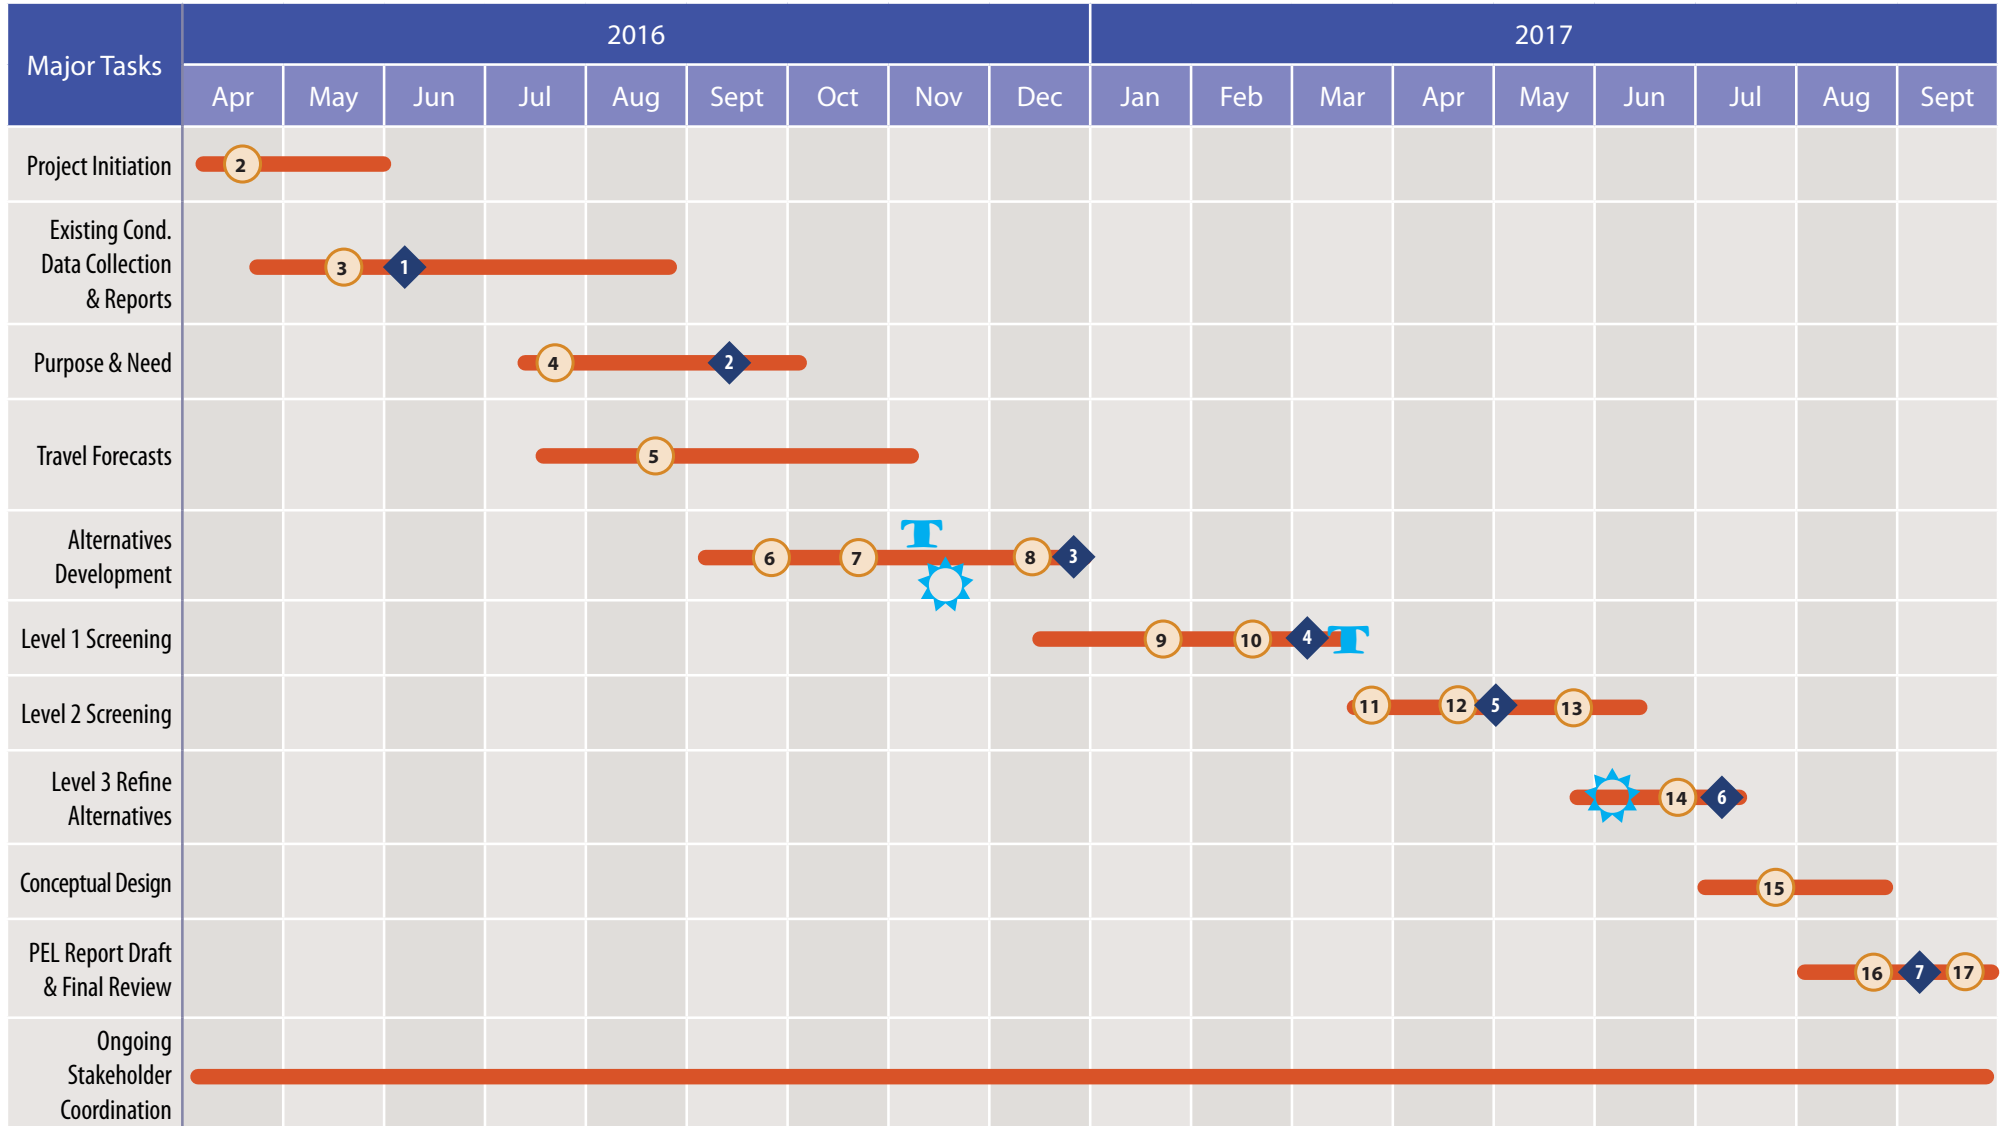

# STUDY SCHEDULE

WestConnect Coalition PEL

**LEGEND**

- Public Meeting
- Telephone Town Hall
- Technical Working Group (TWG) Meeting
- WestConnect Coalition/Steering Committee Presentation