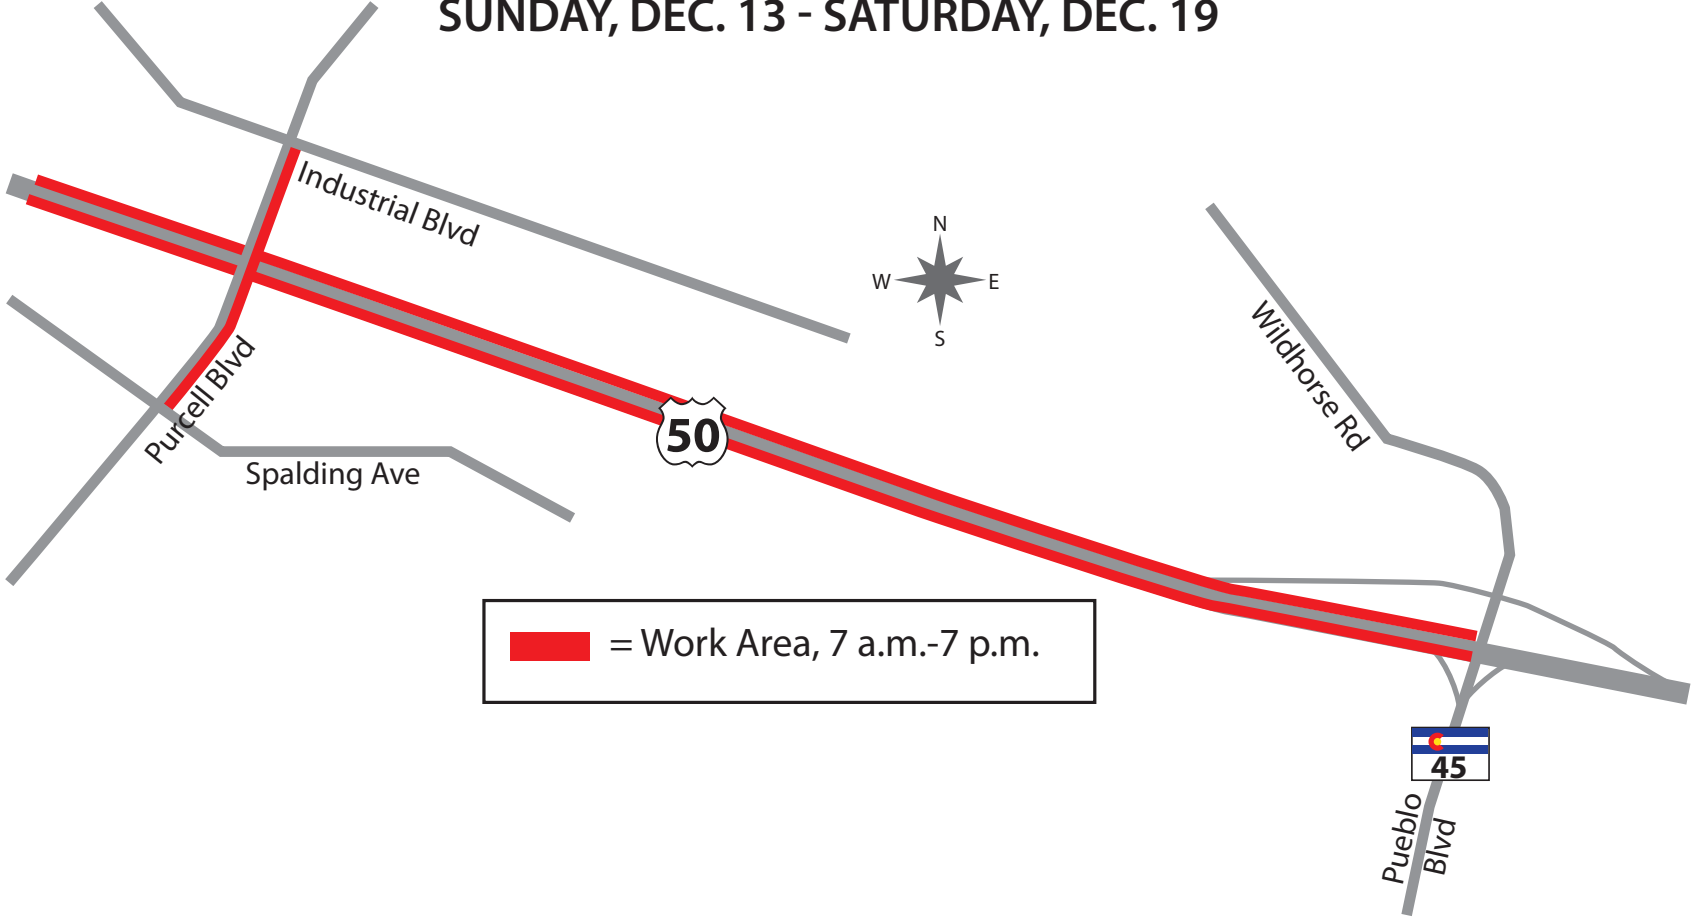

SUNDAY, DEC. 13 - SATURDAY, DEC. 19

 = Work Area, 7 a.m.-7 p.m.