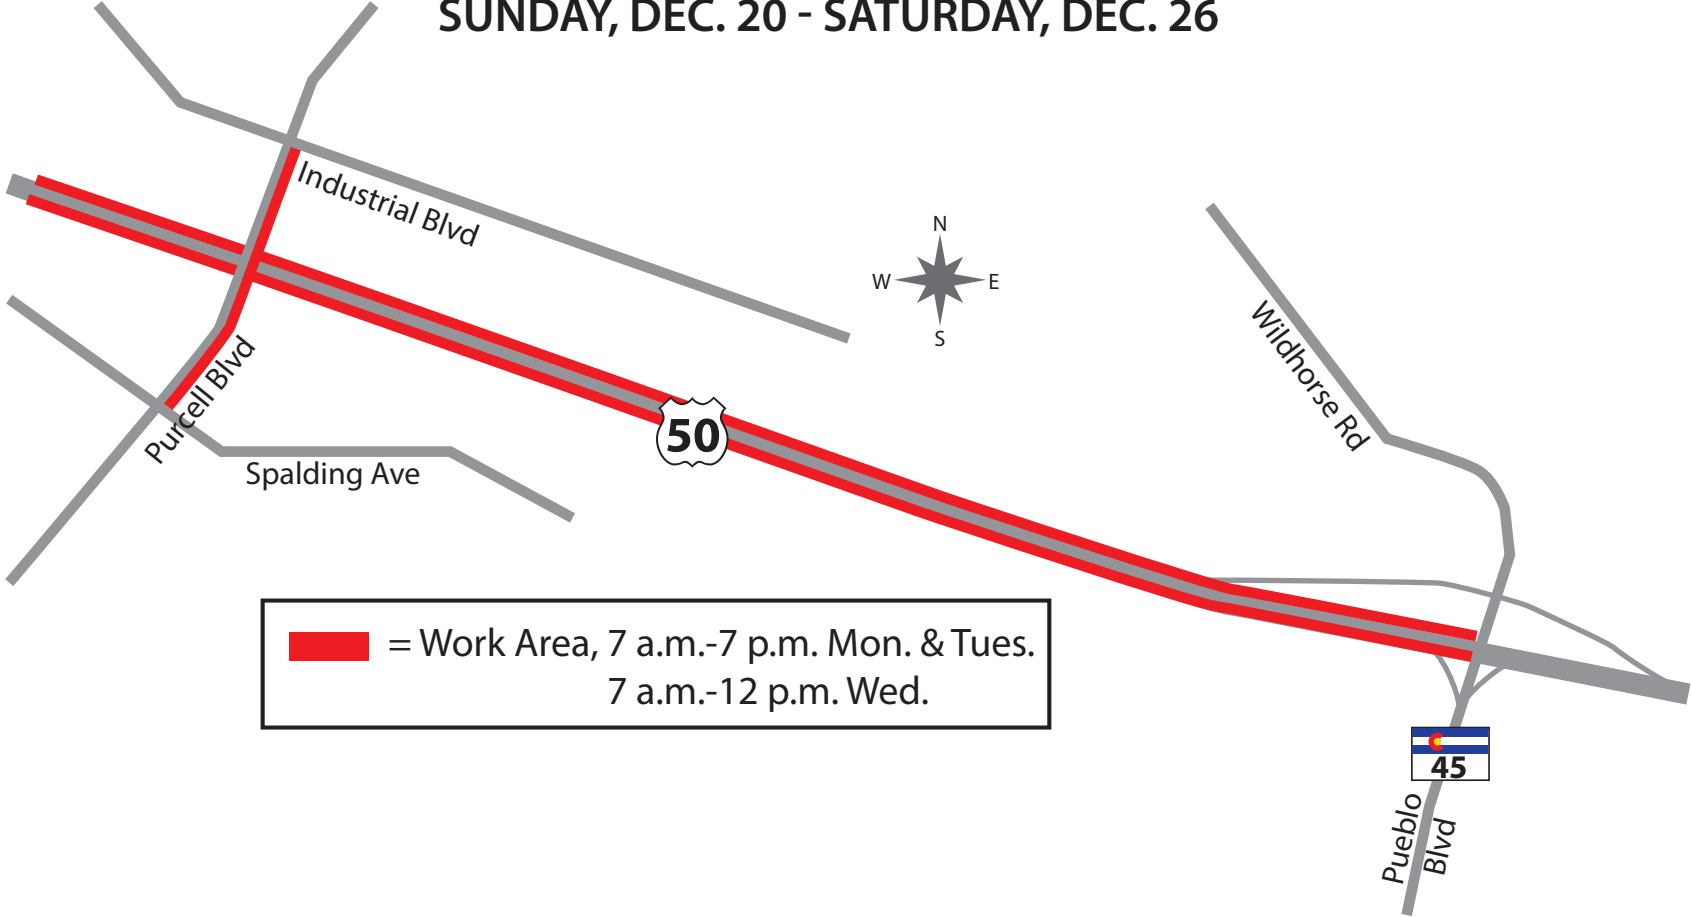

SUNDAY, DEC. 20 - SATURDAY, DEC. 26

 = Work Area, 7 a.m.-7 p.m. Mon. & Tues.
7 a.m.-12 p.m. Wed.