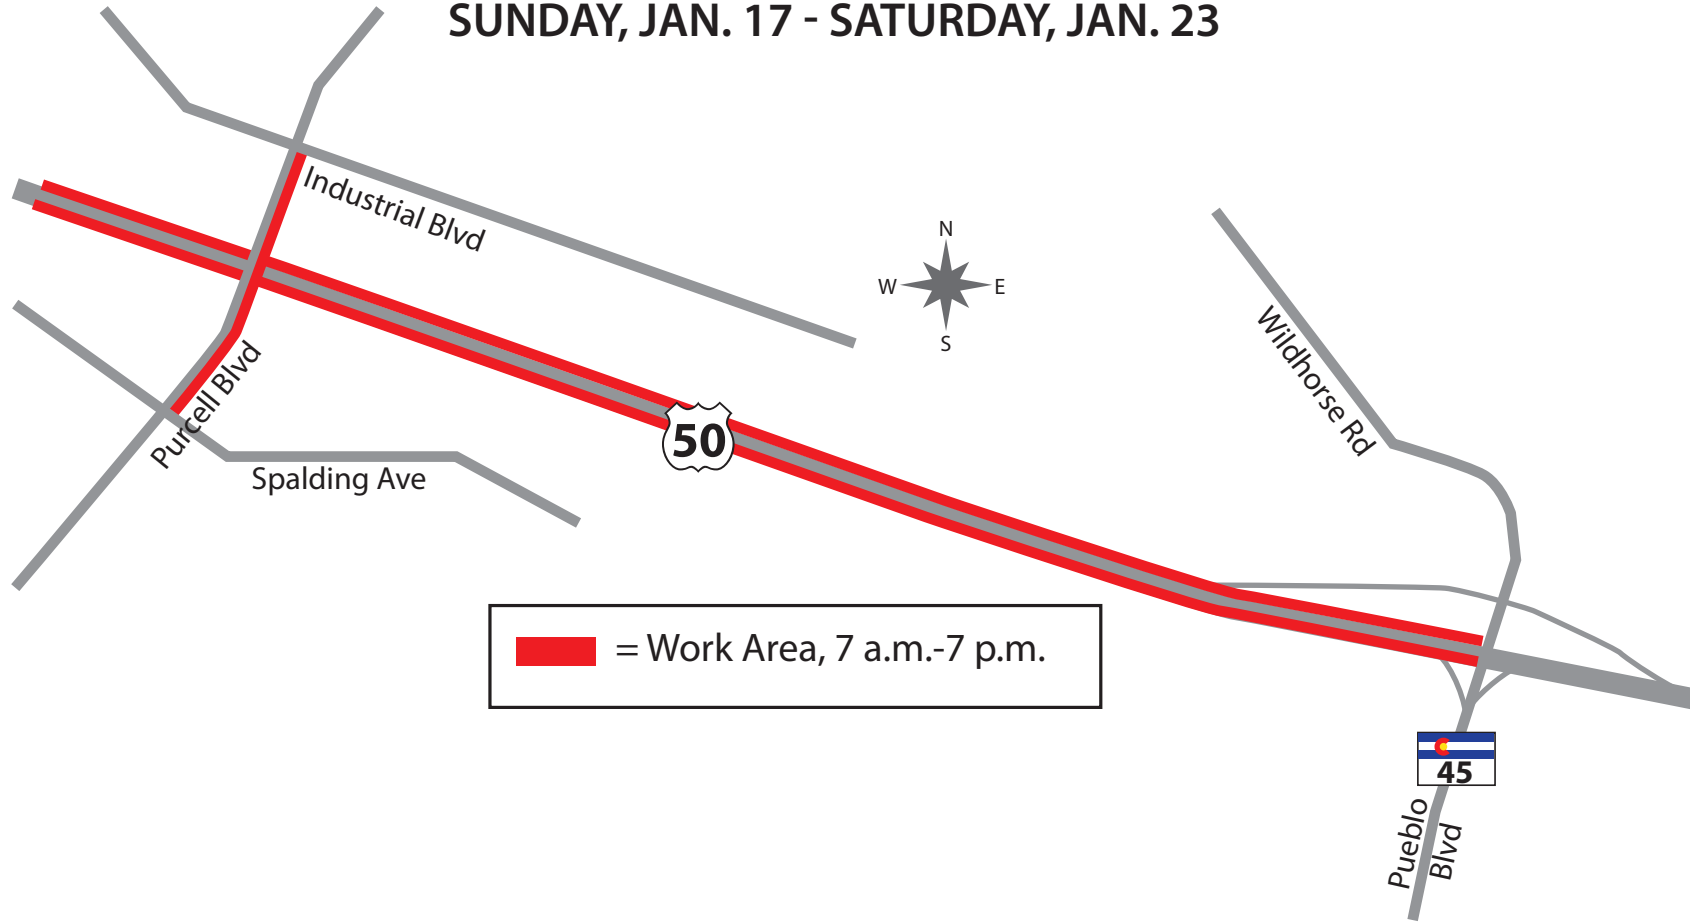

SUNDAY, JAN. 17 - SATURDAY, JAN. 23

 = Work Area, 7 a.m.-7 p.m.