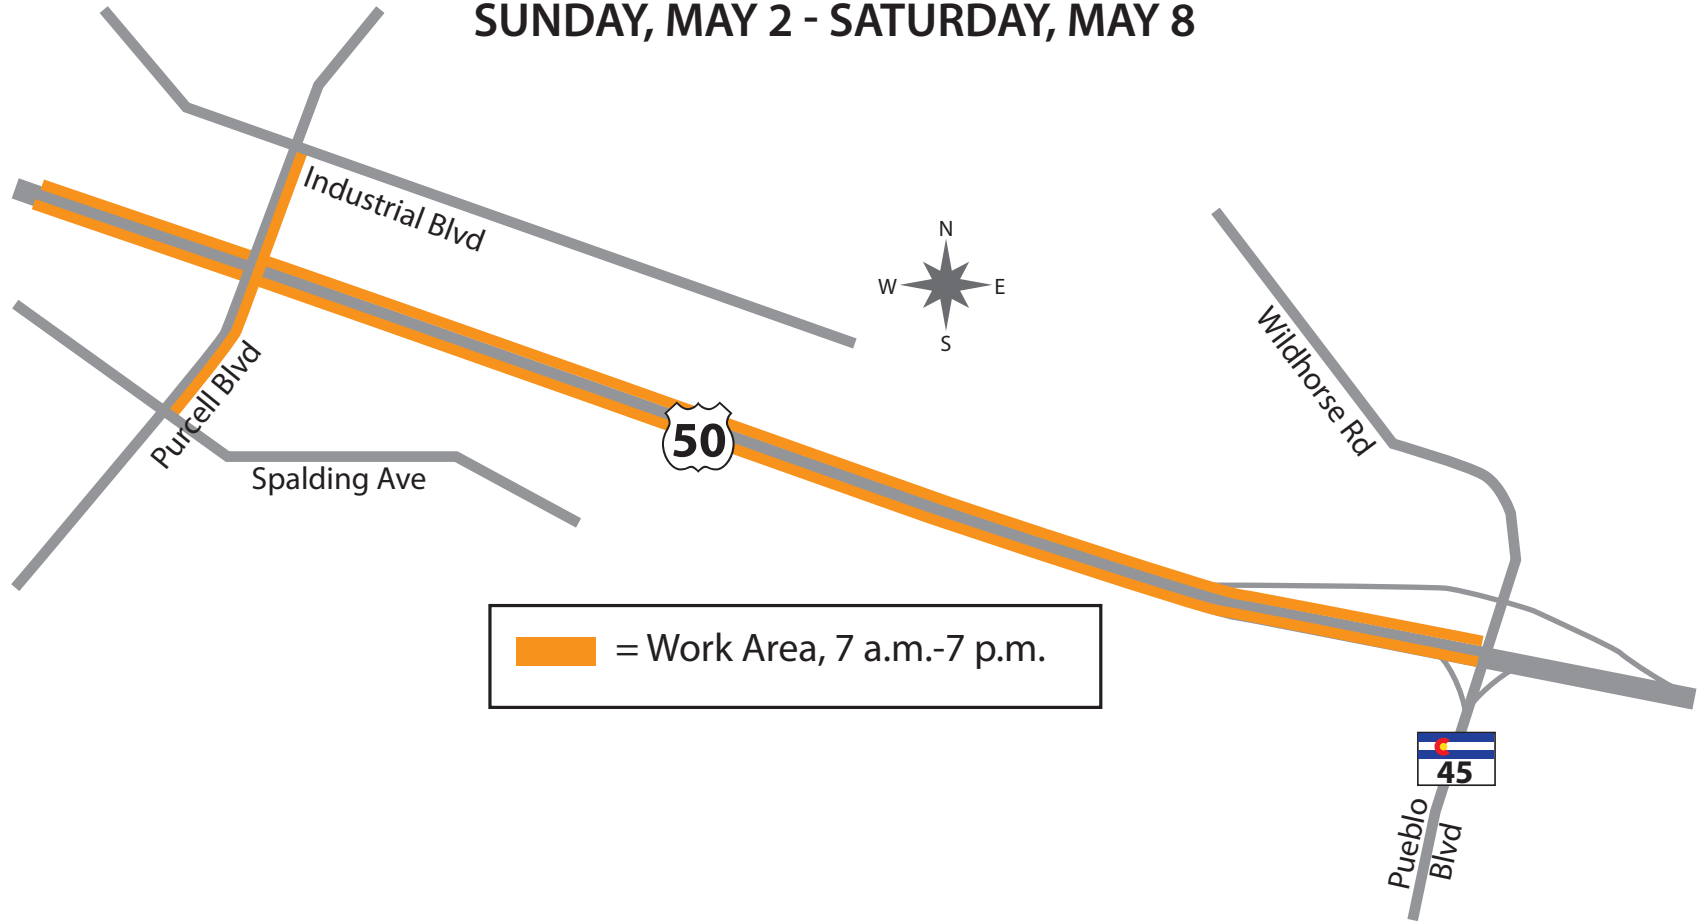

SUNDAY, MAY 2 - SATURDAY, MAY 8

 = Work Area, 7 a.m.-7 p.m.