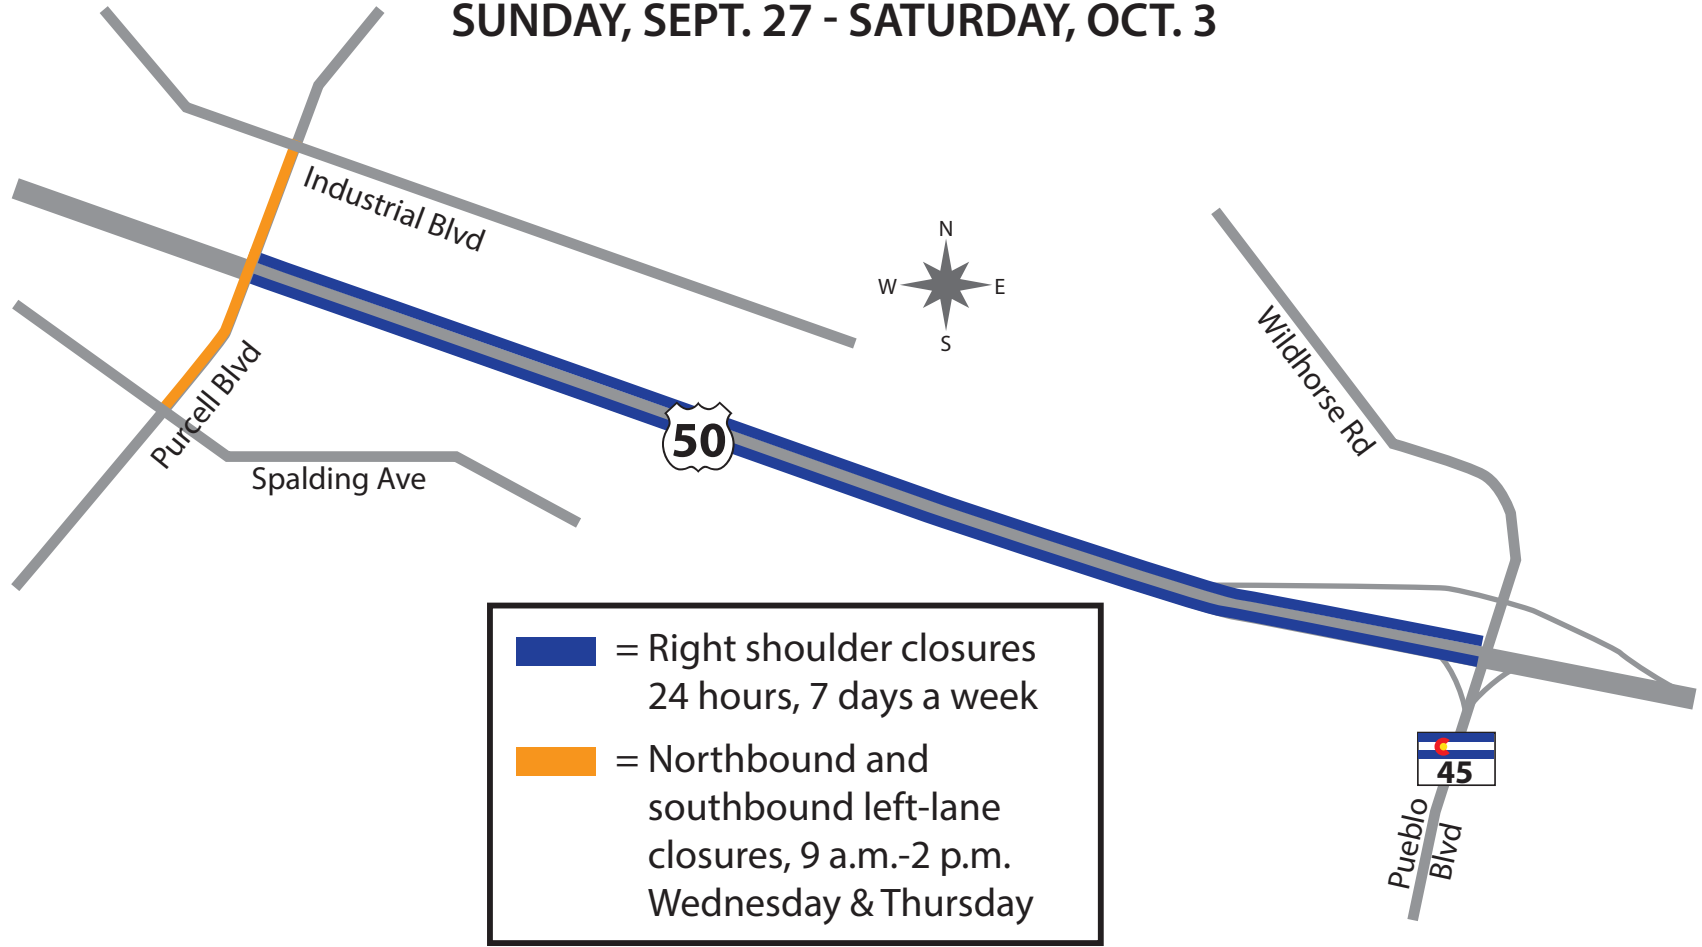

SUNDAY, SEPT. 27 - SATURDAY, OCT. 3

-  = Right shoulder closures  
24 hours, 7 days a week
-  = Northbound and  
southbound left-lane  
closures, 9 a.m.-2 p.m.  
Wednesday & Thursday