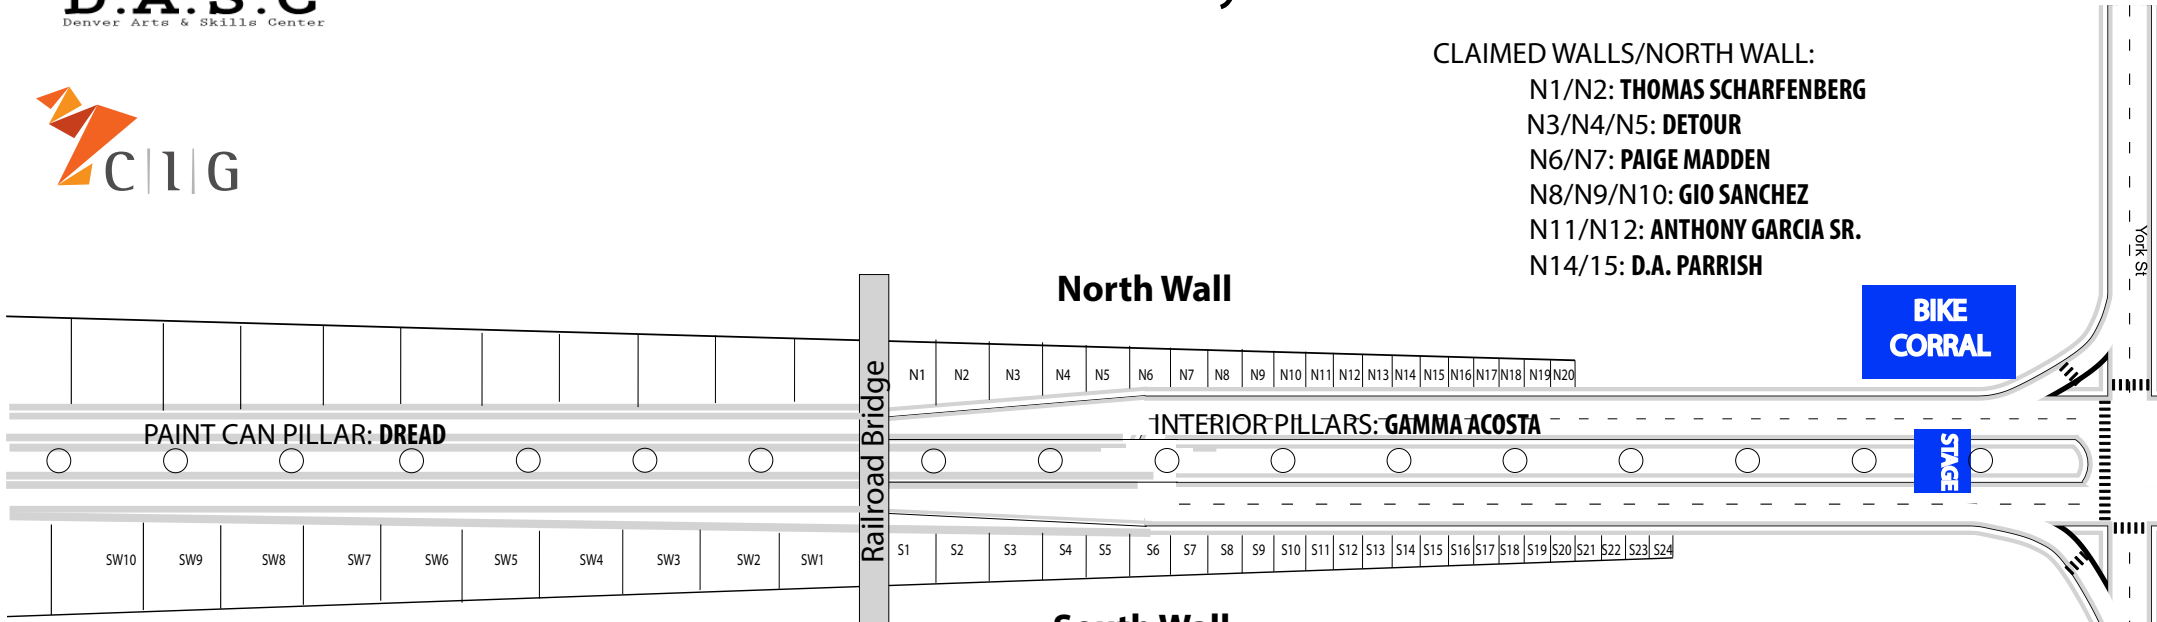

# Gallery Guide

**CLAIMED WALLS/NORTH WALL:**

- N1/N2: **THOMAS SCHARFENBERG**
- N3/N4/N5: **DETOUR**
- N6/N7: **PAIGE MADDEN**
- N8/N9/N10: **GIO SANCHEZ**
- N11/N12: **ANTHONY GARCIA SR.**
- N14/15: **D.A. PARRISH**

## Southwest Wall

**CLAIMED WALLS/SOUTHWEST (of railroad bridge):**

- SW1/2: **DREAD/NOAH BAKER**
- SW3/4: **YIANNI BELLIS**
- SW5: **CHRIS HAVEN**
- SW6: **PATRICK MCGREGOR**
- SW7: **JOLT**
- SW8: **EAST**
- SW 9: **RICKS**
- SW10: **DAY IN THE LYFE**
- SW11/12: **TKO**

## South Wall

**CLAIMED WALLS/SOUTH WALL:**

- S1/S2: **SQUARE**
- S3/S4/S5: **WALTER MACIAS**
- S6/S7: **JESSE FRASER**
- S8/S9: **SURJ**
- S10/S11: **DEMI DEHERRERA**
- S12/S13: **ARIEL KISKIRAS**
- S14/S15/S16: **SANDRA FETTINGIS**
- S17/S25: **JAVON THE UNIQUE**