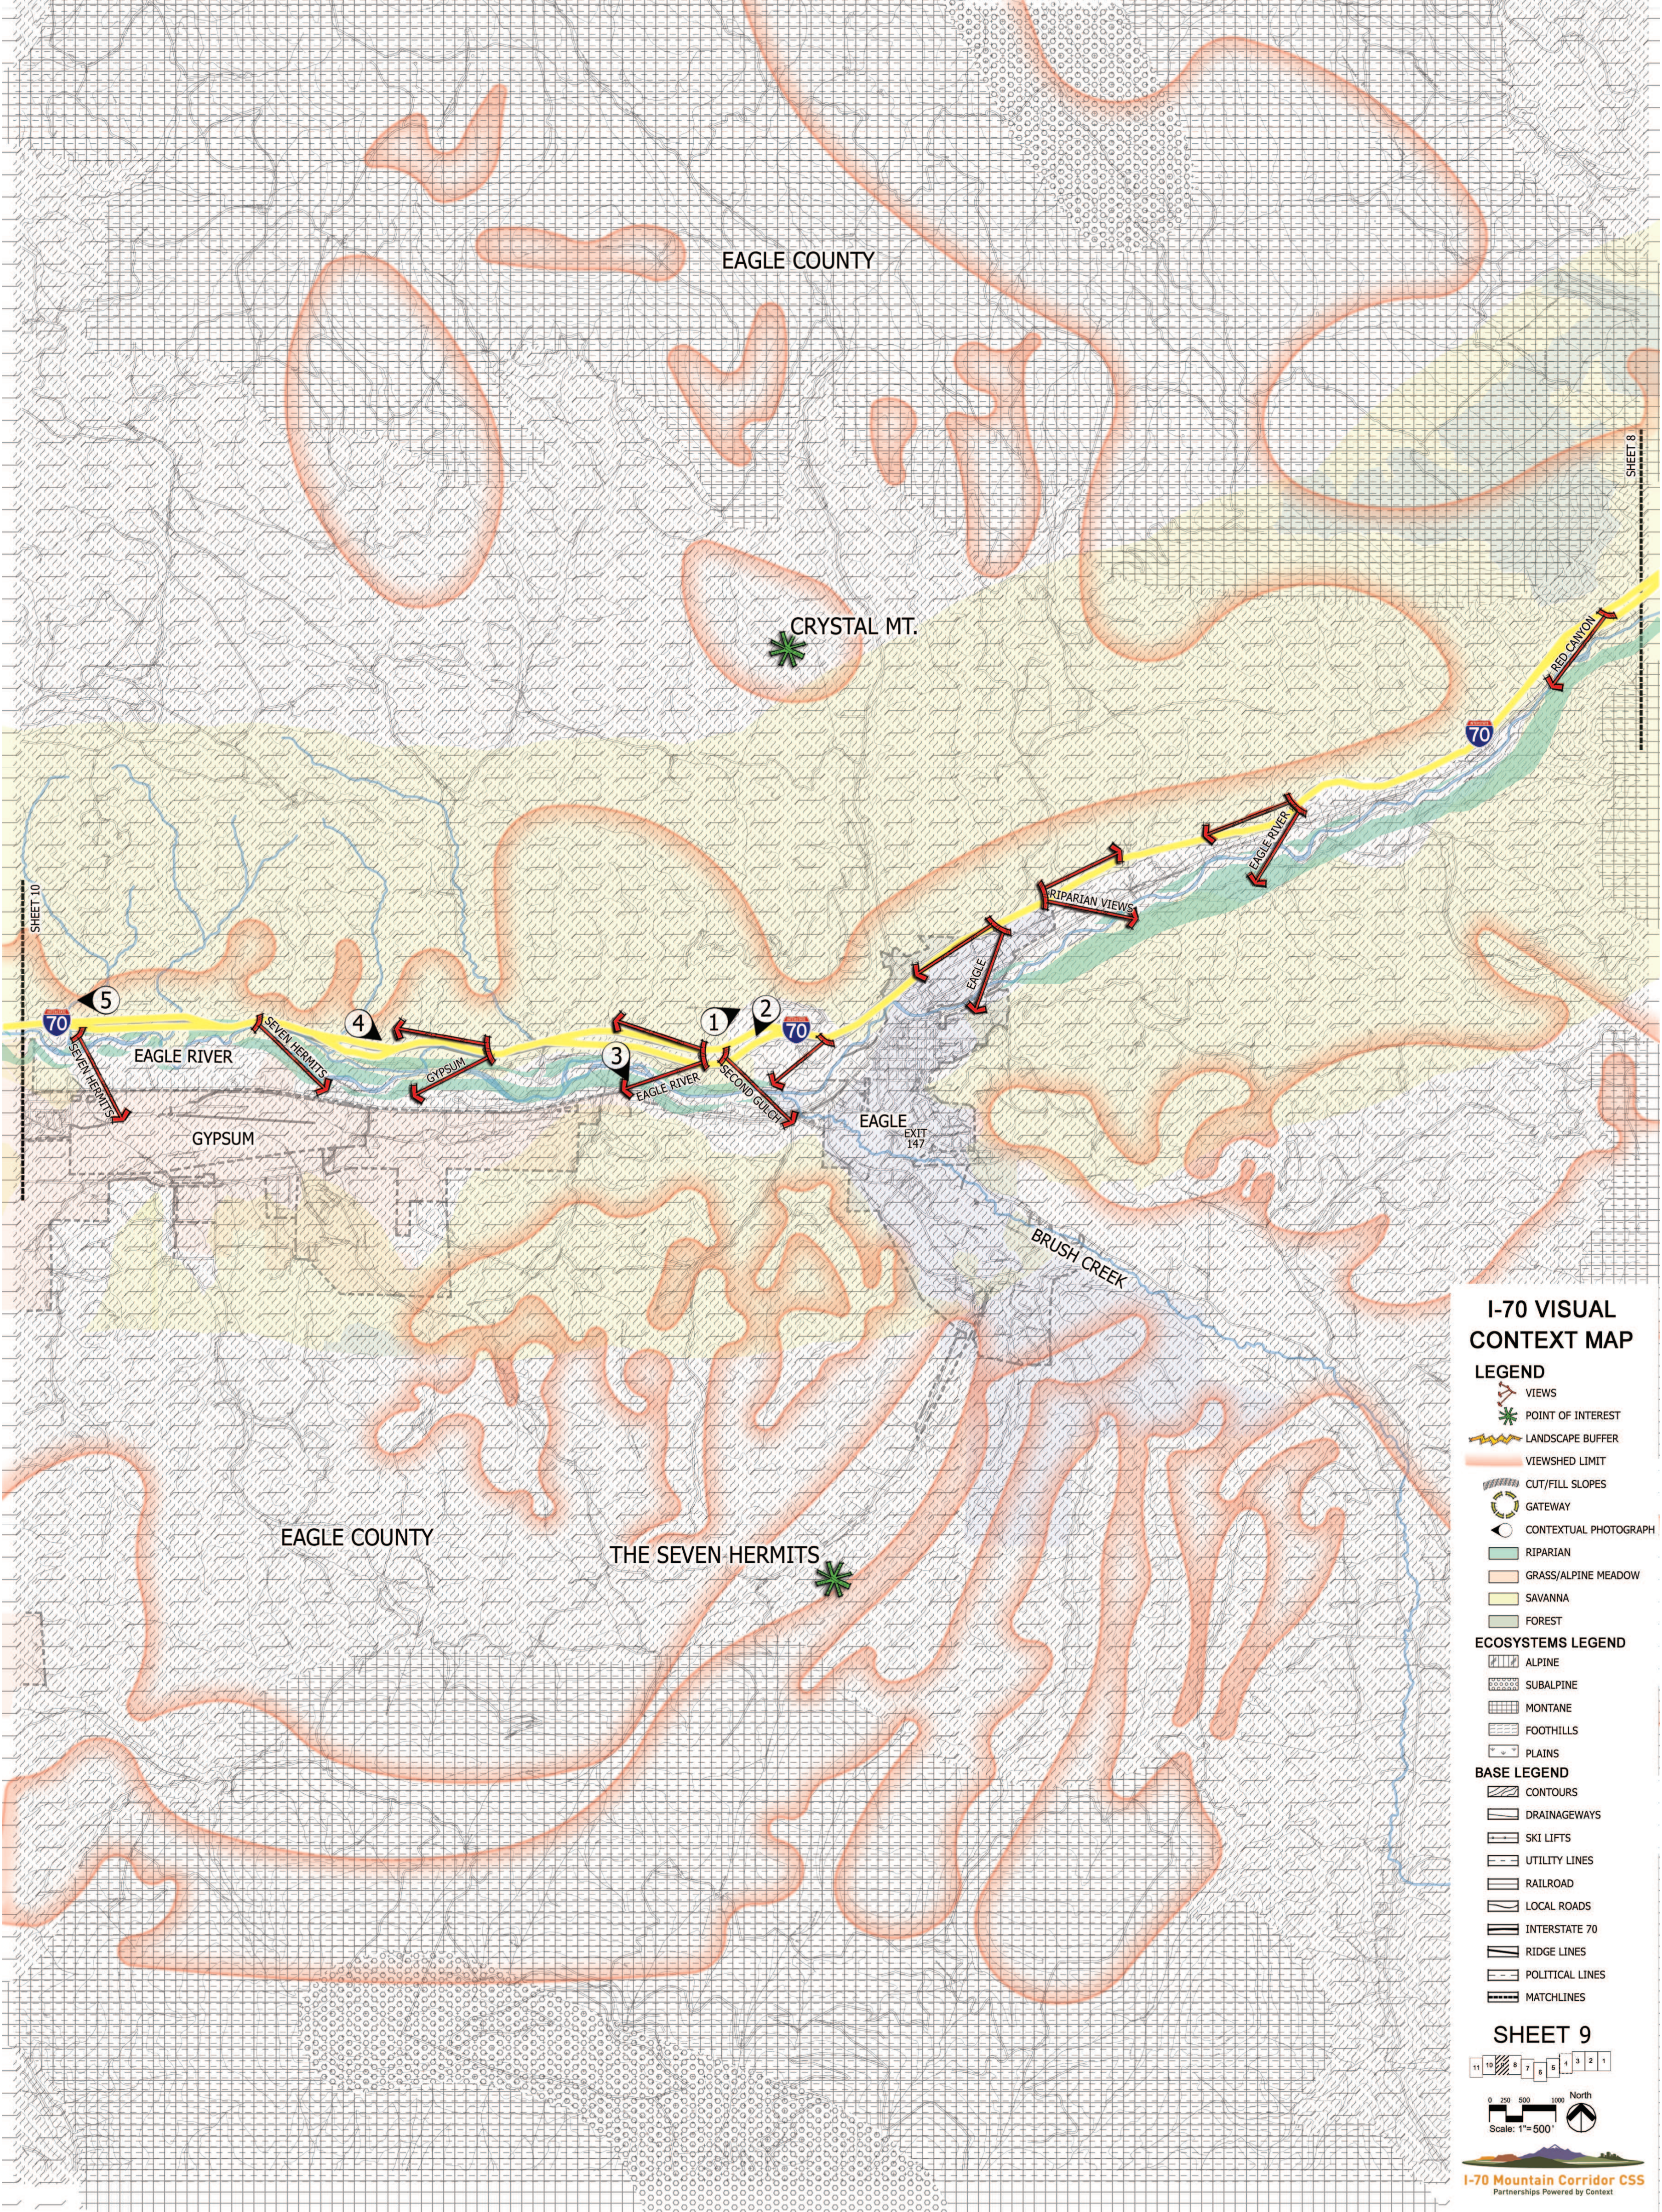

EAGLE COUNTY

CRYSTAL MT.

SHEET 8

SHEET 10

I-70 VISUAL CONTEXT MAP

LEGEND

- VIEWS
- POINT OF INTEREST
- LANDSCAPE BUFFER
- VIEWSHED LIMIT
- CUT/FILL SLOPES
- GATEWAY
- CONTEXTUAL PHOTOGRAPH
- RIPARIAN
- GRASS/ALPINE MEADOW
- SAVANNA
- FOREST

ECOSYSTEMS LEGEND

- ALPINE
- SUBALPINE
- MONTANE
- FOOTHILLS
- PLAINS

BASE LEGEND

- CONTOURS
- DRAINAGEWAYS
- SKI LIFTS
- UTILITY LINES
- RAILROAD
- LOCAL ROADS
- INTERSTATE 70
- RIDGE LINES
- POLITICAL LINES
- MATCHLINES