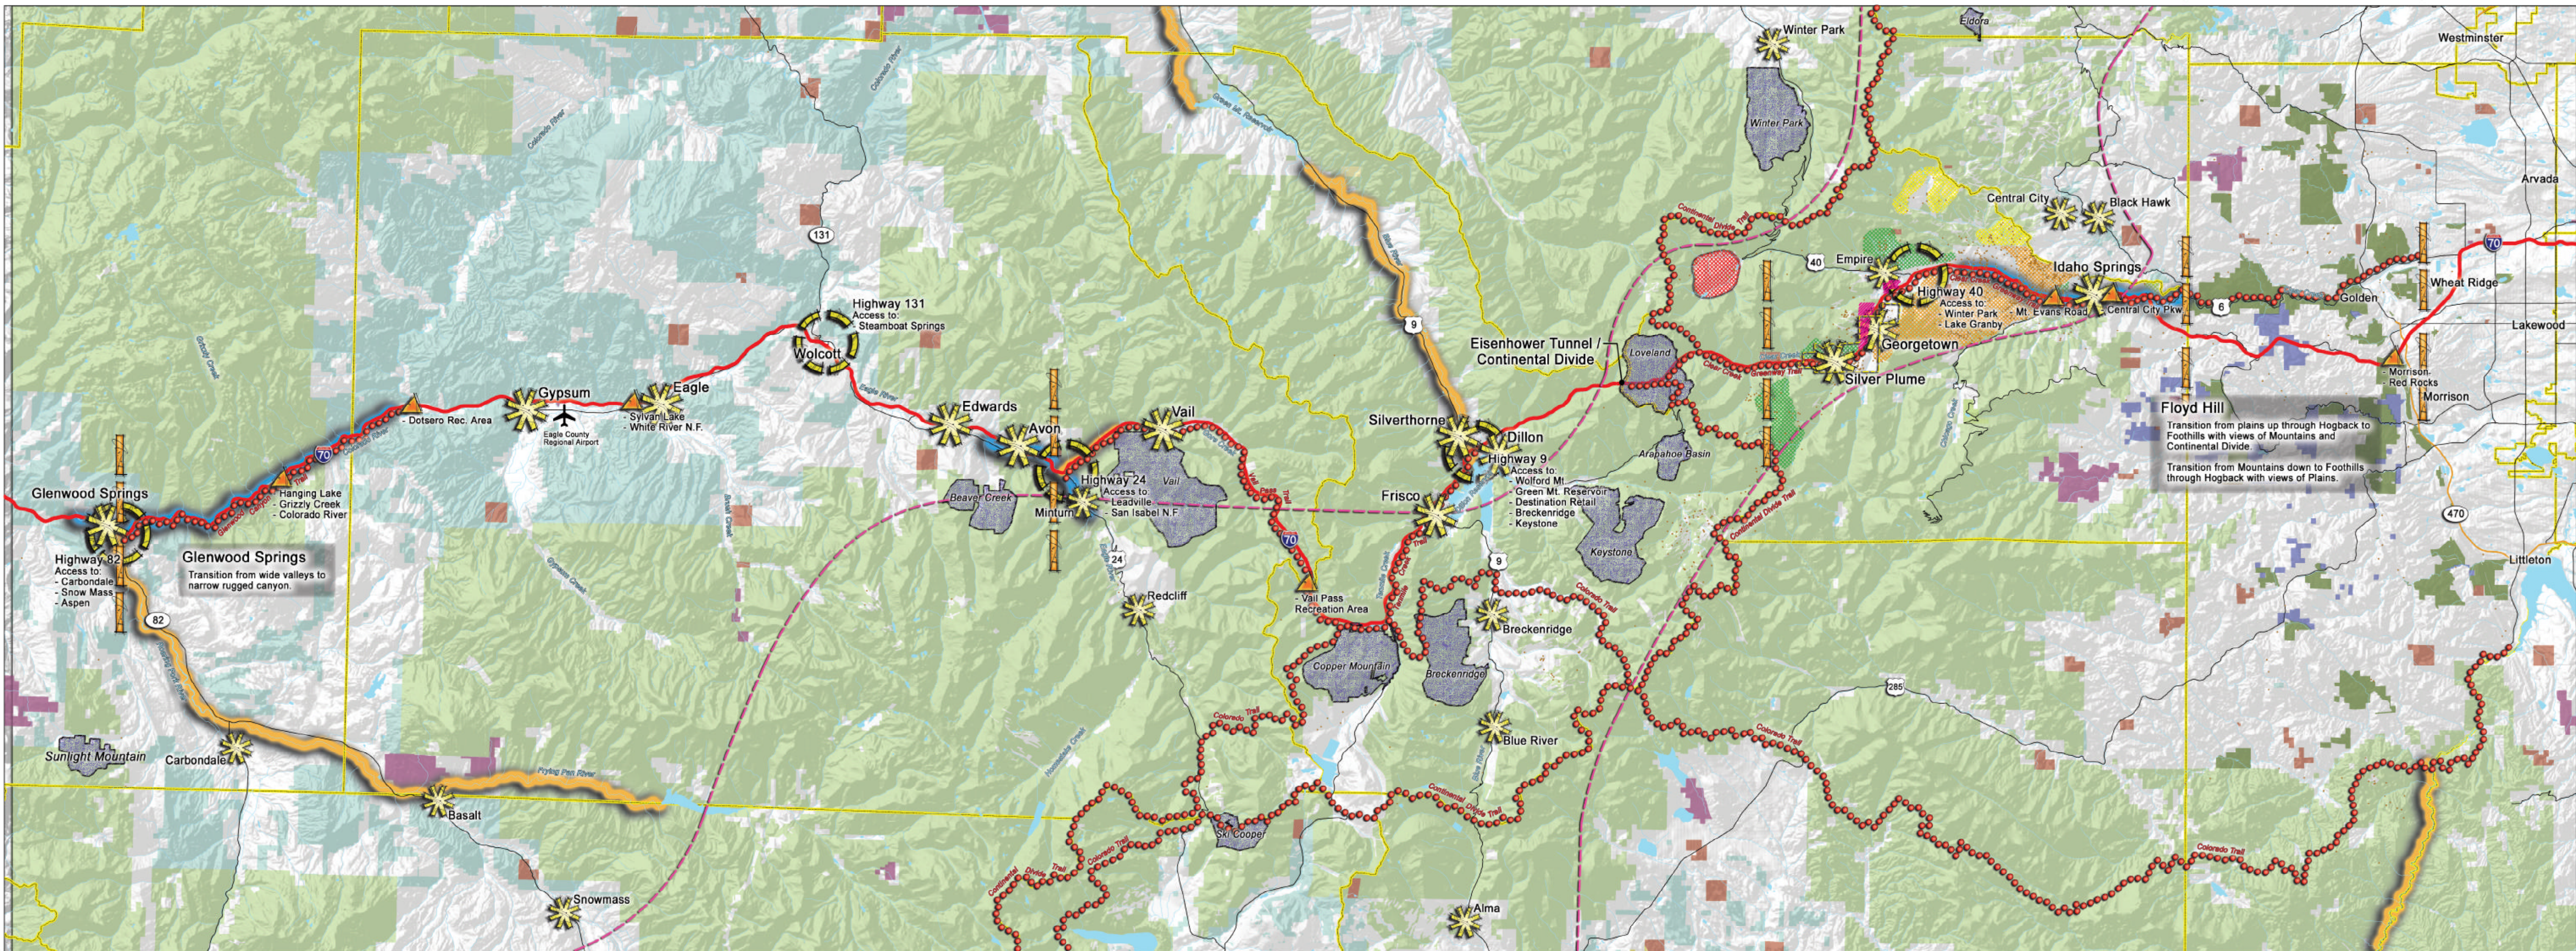

WESTERN SLOPE CANYONS & PLATEAU

CREST OF THE ROCKY MOUNTAINS

MOUNTAIN MINERAL BELT FRONT RANGE FOOTHILLS

I-70 FUNCTIONAL CONTEXT

LEGEND

- Mine
- Rivers
- Lakes
- Cities
- Counties
- Mineral Belt
- Georgetown & Silver Plume Hist. District.
- Highways
  - State Highways
  - E-470
  - Interstate 70
- Mining Districts
  - Gravel Mining
  - Mining & Historic Mining District
  - Mining & Open Space Rec.
  - Mining & Redevelopment
  - Mining & Residential
- Public Lands
  - Bureau of Land Management
  - State of Colorado
  - US Forest Service
  - Colorado Mountain Parks
  - Jefferson County Open Space
- Colorado Division of Wildlife
  - State Wildlife Areas
  - Open to Public Per CDOW Ch. 9 Regulations
  - Big Horn Sheep Areas
- Design Segments
- Regional Gateway
- Regional Recreation Destinations
- Ski Area
- Gold Medal Water
- White Water Rafting
- Regional Trails

0 2 4 8 12 Miles
1 Inch = 2 Miles

DRAFT 06/03/09

Highway 82
Access to:
- Carbondale
- Snow Mass
- Aspen

Gypsum
Eagle County Regional Airport

Eagle
Sylvan Lake
White River N.F.

Highway 131
Access to:
- Steamboat Springs

Edwards

Avon

Vail

Minuteman

Redcliff

Blue River

Breckenridge

Alma

Silverthorne

Dillon

FRISCO

Keystone

Georgetown

Silver Plume

Empire

Idaho Springs

Black Hawk

Central City

Golden

Wheat Ridge

Lakewood

Morrison

Littleton

Floyd Hill
Transition from plains up through Hogback to Foothills with views of Mountains and Continental Divide.
Transition from Mountains down to Foothills through Hogback with views of Plains.

Idaho Springs

Central City Pkwy

Mt. Evans Road

Golden

Wheat Ridge

Lakewood

Morrison

Littleton

Highway 70

Westminster

Arvada

Lakewood

Winter Park

Winter Park

Empire

Idaho Springs

Black Hawk

Central City

Golden

Wheat Ridge

Lakewood

Morrison

Littleton

Highway 470

Westminster

Arvada

Winter Park

Winter Park

Empire

Idaho Springs

Black Hawk

Central City

Golden

Wheat Ridge

Lakewood

Morrison

Littleton

Highway 470

Westminster

Arvada