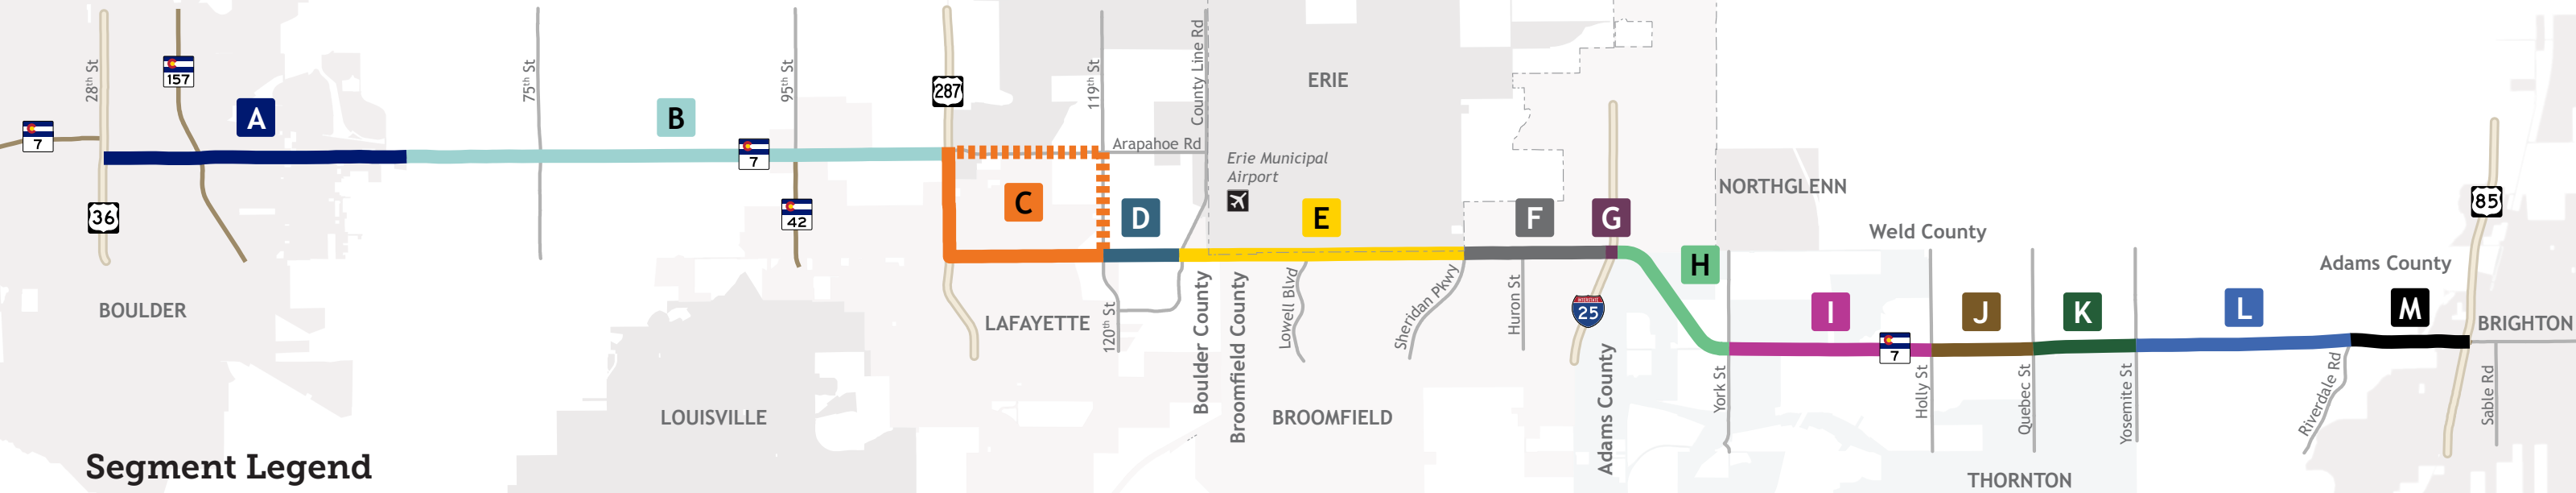

CO 7 Multimodal Corridor

Brighton to Boulder

Segment Legend

- | | | | |
|---|---|--|--|
| A 28th Street to 63rd Street | D 119th Street to County Line Road | H I-25 to York Street | K Quebec Street to Yosemite Street |
| B 63rd Street to US 287 | E County Line Road to Sheridan Parkway | I York Street to Holly Street | L Yosemite Street to Riverdale Road |
| C US 287 to 119th Street | F Sheridan Parkway to I-25 | J Holly Street to Quebec Street | M Riverdale Road to US 85 |
| C US 287 to 119th Street
(Arapahoe Road and 119th Street) | G I-25 Interchange and Mobility Hub | | |