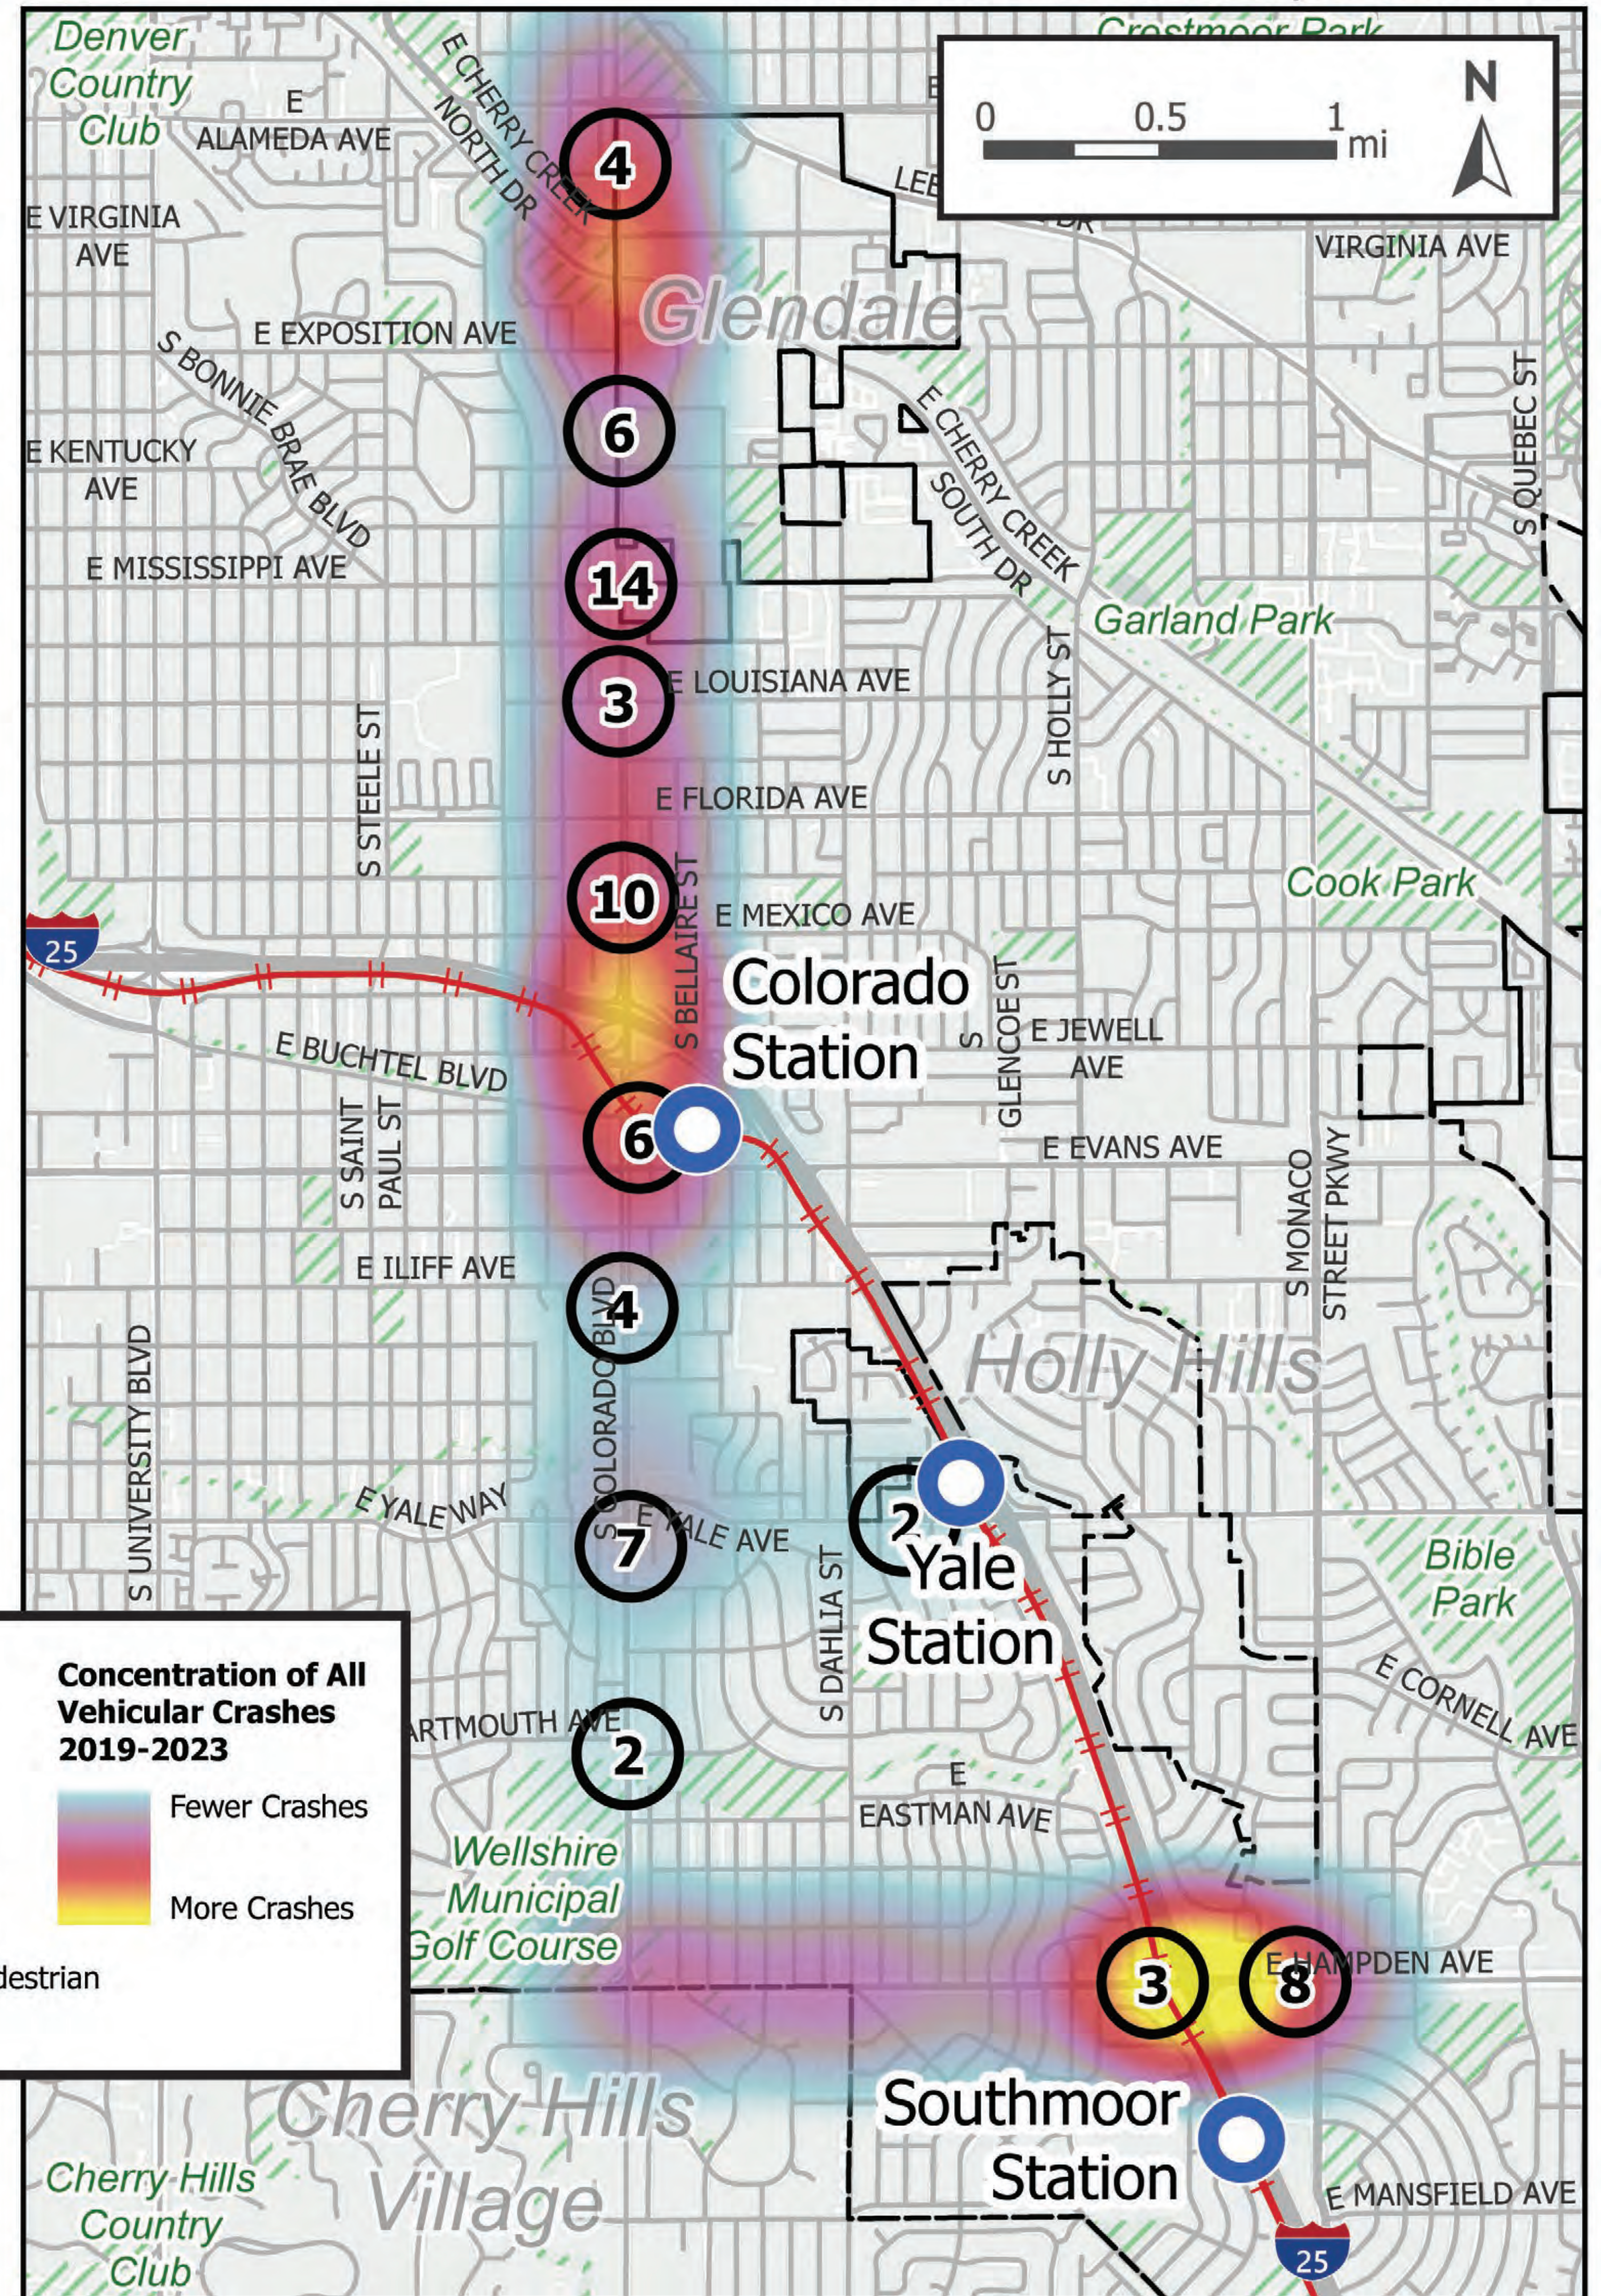

Challenges on Colorado Boulevard

Safety

Colorado Boulevard is on Denver's High Injury Network

Interstate 70 to Alameda Avenue

Alameda Avenue to Hampden Avenue

All Crashes by Severity

Bicycle & Pedestrian Involved Crashes by Severity

Crashes from 2019-2023:

- 4018 total crashes
- 14 fatal crashes
- 105 serious injury crashes
- 86 Pedestrian Involved Crashes
 - 4 Fatal Crashes
 - 26 Serious Injury Crashes
- 15 Bicycle Involved Crashes
 - 0 Fatal Crashes
 - 3 Serious Injury Crashes
- 9 Bus Involved Crashes
 - 0 Fatal Crashes
 - 0 Serious Injury Crashes

Scan for project website