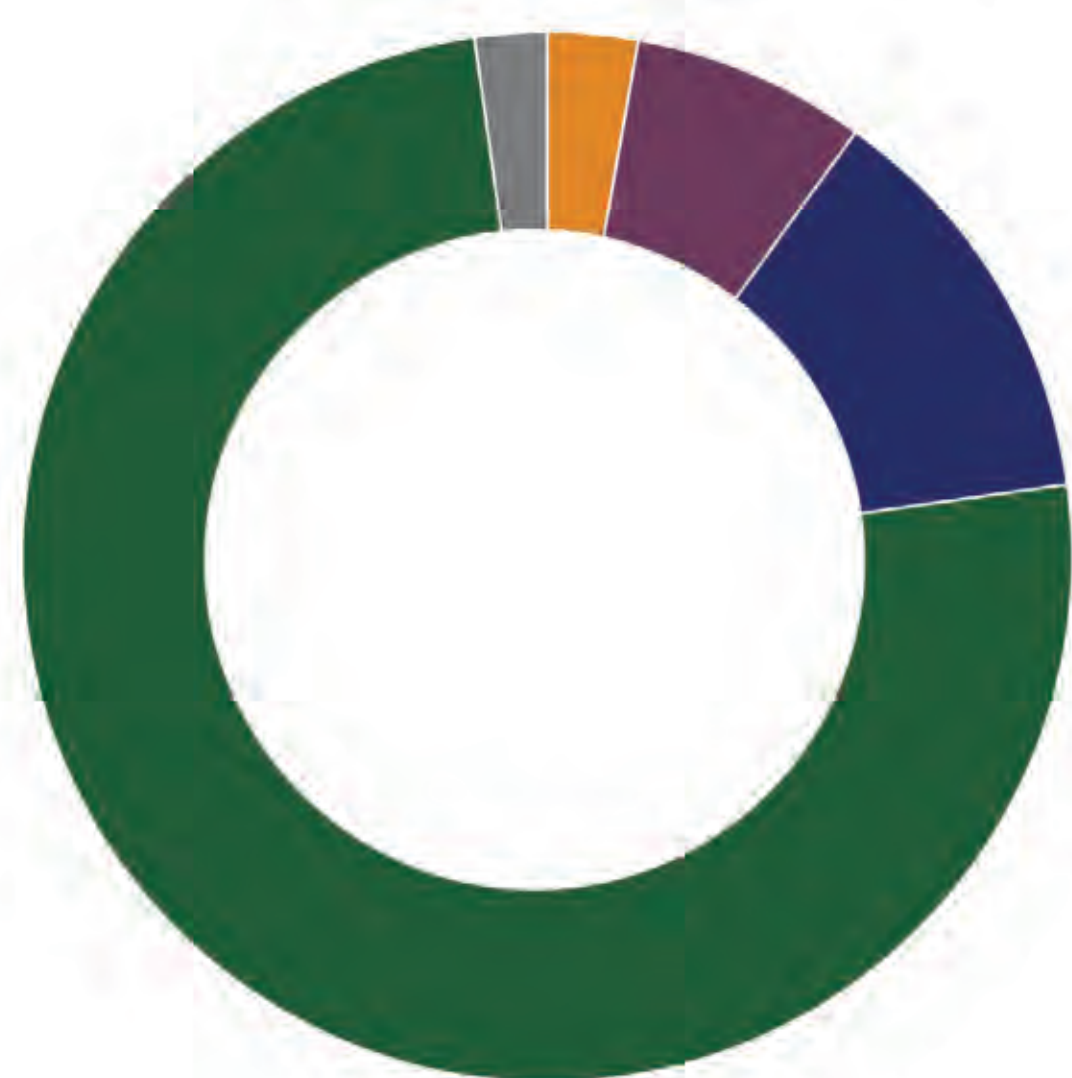

Challenges on Colorado Boulevard

Safety

Colorado Boulevard is on Denver's High Injury Network

Interstate 70 to Alameda Avenue

Alameda Avenue to Hampden Avenue

All Crashes by Severity

Bicycle & Pedestrian Involved Crashes by Severity

Crashes from 2019-2023:

- 4018 total crashes
- 14 fatal crashes
- 105 serious injury crashes
- 86 Pedestrian Involved Crashes
 - 4 Fatal Crashes
 - 26 Serious Injury Crashes
- 15 Bicycle Involved Crashes
 - 0 Fatal Crashes
 - 3 Serious Injury Crashes
- 9 Bus Involved Crashes
 - 0 Fatal Crashes
 - 0 Serious Injury Crashes