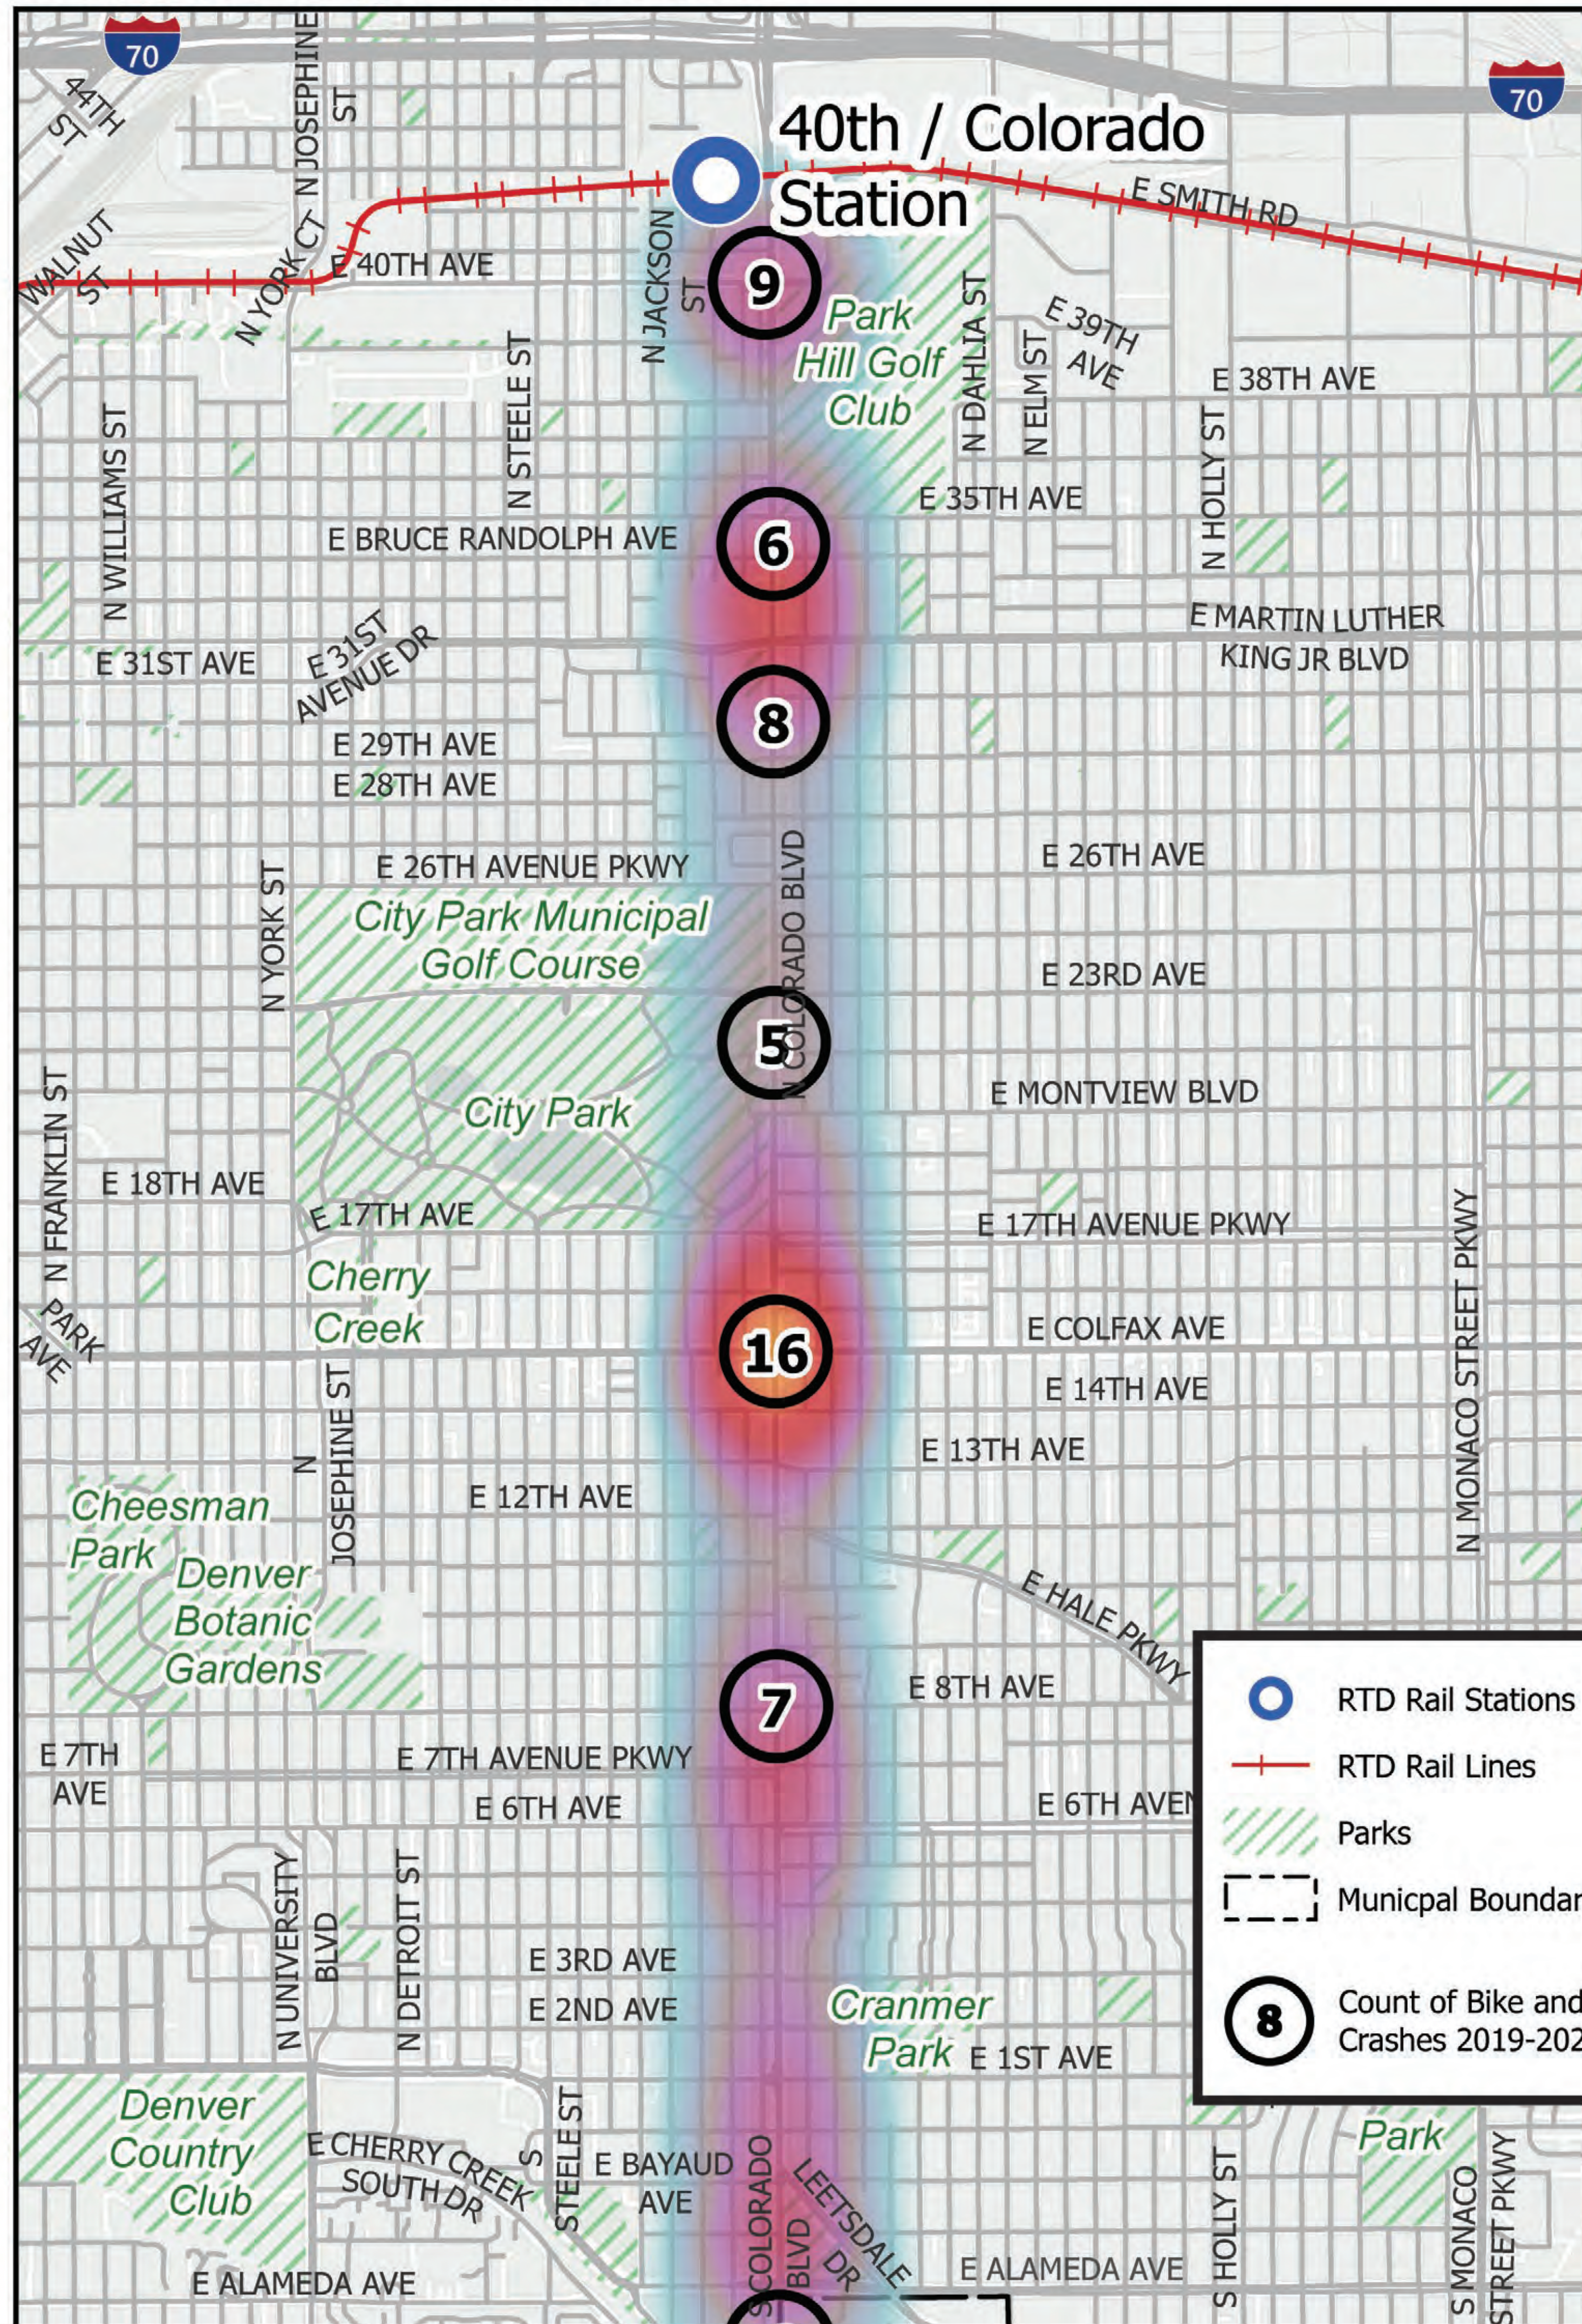

Challenges on Colorado Boulevard

Safety

Colorado Boulevard is on Denver's High Injury Network

Interstate 70 to Alameda Avenue

Alameda Avenue to Hampden Avenue

All Crashes by Severity

Bicycle & Pedestrian Involved Crashes by Severity

Crashes from 2019-2023:

- 4018 total crashes
- 14 fatal crashes
- 105 serious injury crashes
- 86 Pedestrian Involved Crashes
 - 4 Fatal Crashes
 - 26 Serious Injury Crashes
- 15 Bicycle Involved Crashes
 - 0 Fatal Crashes
 - 3 Serious Injury Crashes
- 9 Bus Involved Crashes
 - 0 Fatal Crashes
 - 0 Serious Injury Crashes

Scan for project website