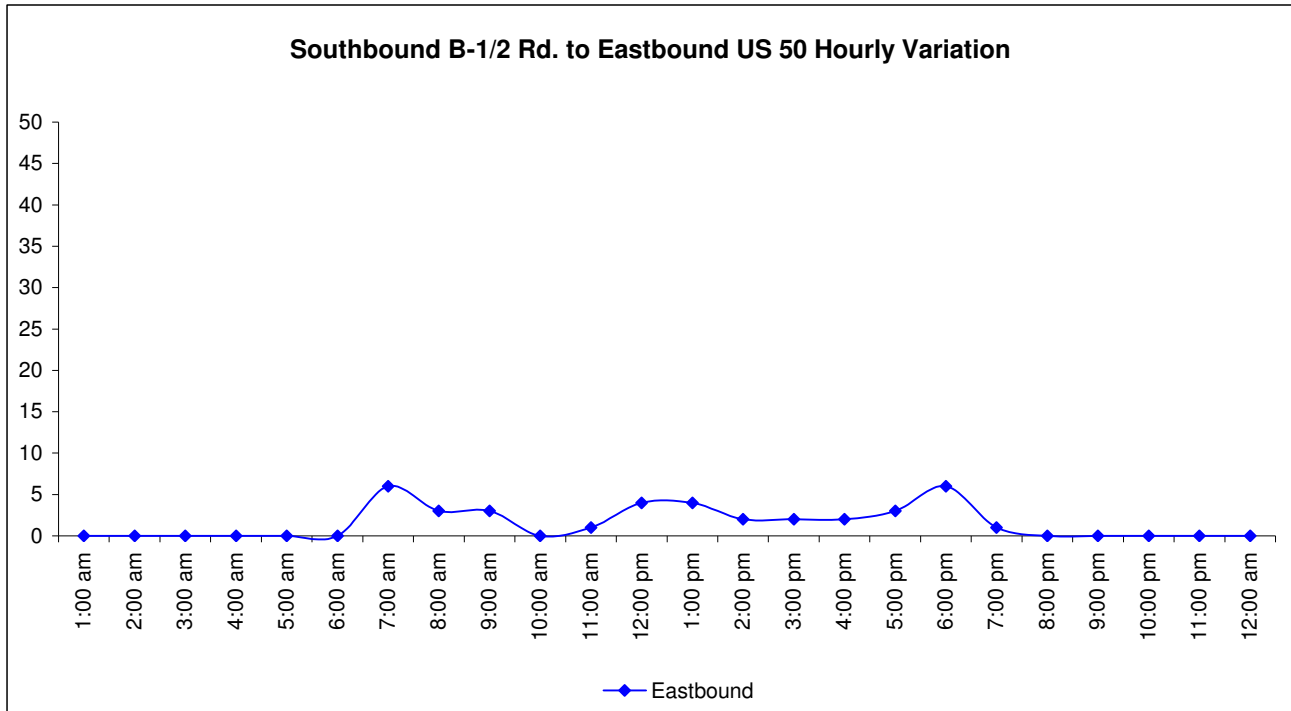

Time Period	Weekday Average Volume		
	Eastbound	Westbound	Total
12:00 am - 1:00 am	-	-	0
1:00 am - 2:00 am	-	-	0
2:00 am - 3:00 am	-	-	0
3:00 am - 4:00 am	-	-	0
4:00 am - 5:00 am	-	-	0
5:00 am - 6:00 am	-	-	0
6:00 am - 7:00 am	6	-	6
7:00 am - 8:00 am	3	-	3
8:00 am - 9:00 am	3	-	3
9:00 am - 10:00 am	-	-	0
10:00 am - 11:00 am	1	-	1
11:00 am - 12:00 pm	4	-	4
12:00 pm - 1:00 pm	4	-	4
1:00 pm - 2:00 pm	2	-	2
2:00 pm - 3:00 pm	2	-	2
3:00 pm - 4:00 pm	2	-	2
4:00 pm - 5:00 pm	3	-	3
5:00 pm - 6:00 pm	6	-	6
6:00 pm - 7:00 pm	1	-	1
7:00 pm - 8:00 pm	-	-	0
8:00 pm - 9:00 pm	-	-	0
9:00 pm - 10:00 pm	-	-	0
10:00 pm - 11:00 pm	-	-	0
11:00 pm - 12:00 am	-	-	0
ADT	37	0	37