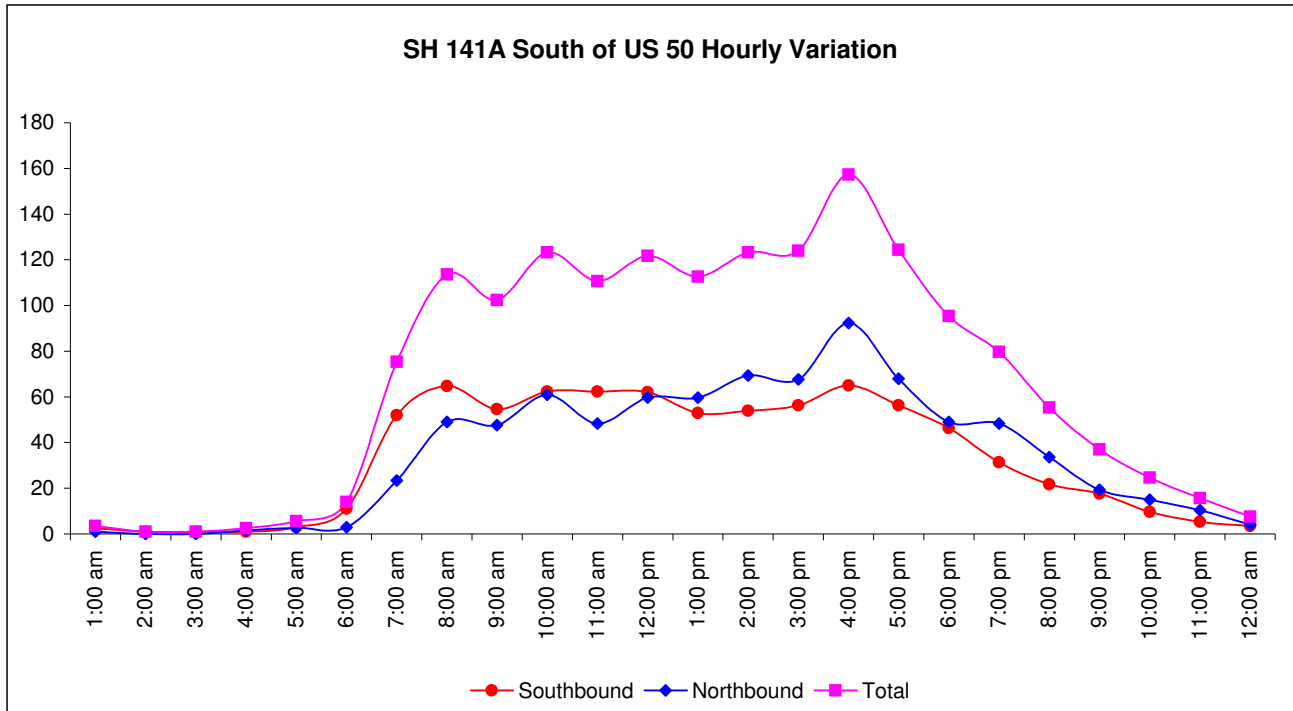

Time Period	Weekday Average Volume		
	Northbound	Southbound	Total
12:00 am - 1:00 am	1	3	4
1:00 am - 2:00 am	-	1	1
2:00 am - 3:00 am	-	1	1
3:00 am - 4:00 am	2	1	3
4:00 am - 5:00 am	3	3	6
5:00 am - 6:00 am	3	11	14
6:00 am - 7:00 am	23	52	75
7:00 am - 8:00 am	49	65	114
8:00 am - 9:00 am	48	55	102
9:00 am - 10:00 am	61	62	123
10:00 am - 11:00 am	48	62	111
11:00 am - 12:00 pm	60	62	122
12:00 pm - 1:00 pm	60	53	113
1:00 pm - 2:00 pm	69	54	123
2:00 pm - 3:00 pm	68	56	124
3:00 pm - 4:00 pm	92	65	157
4:00 pm - 5:00 pm	68	56	124
5:00 pm - 6:00 pm	49	46	95
6:00 pm - 7:00 pm	48	31	80
7:00 pm - 8:00 pm	34	22	55
8:00 pm - 9:00 pm	19	18	37
9:00 pm - 10:00 pm	15	10	25
10:00 pm - 11:00 pm	10	5	16
11:00 pm - 12:00 am	4	4	8
ADT	834	798	1,632