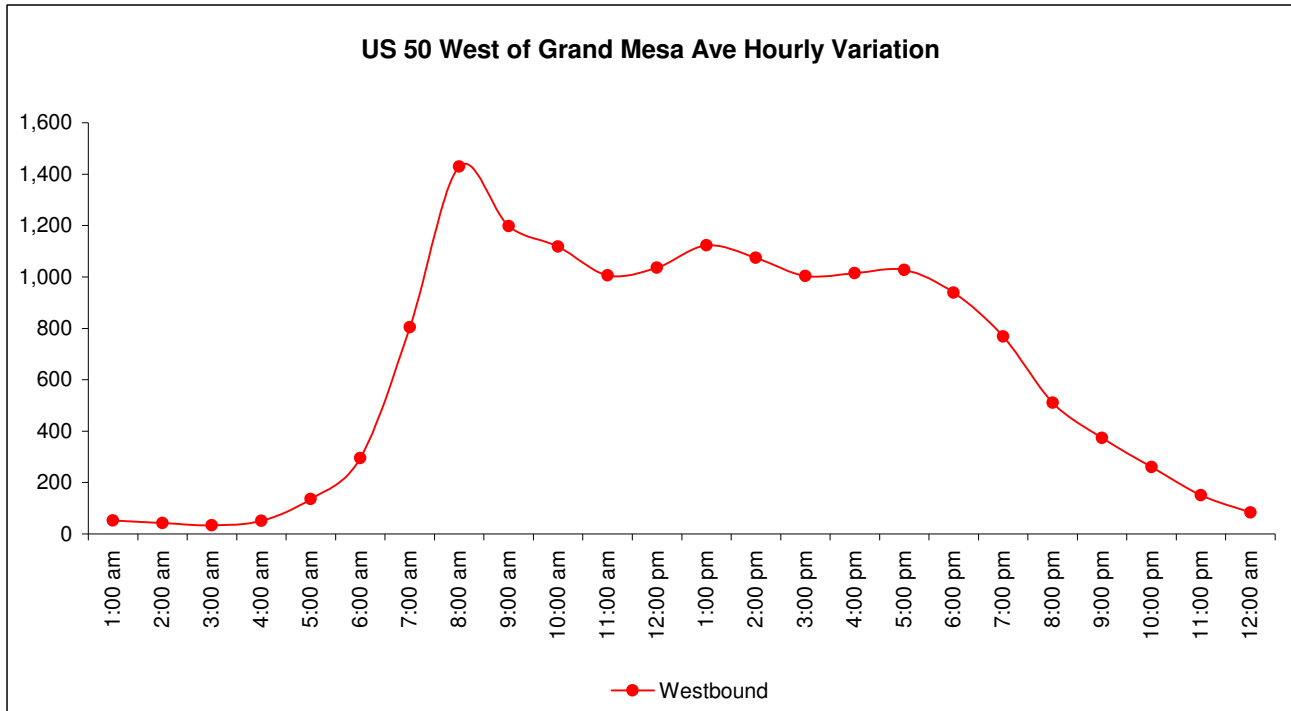

Time Period	Weekday Average Volume		
	Eastbound	Westbound	Total
12:00 am - 1:00 am		52	52
1:00 am - 2:00 am		42	42
2:00 am - 3:00 am		34	34
3:00 am - 4:00 am		51	51
4:00 am - 5:00 am		136	136
5:00 am - 6:00 am		295	295
6:00 am - 7:00 am		805	805
7:00 am - 8:00 am		1,429	1,429
8:00 am - 9:00 am		1,197	1,197
9:00 am - 10:00 am		1,118	1,118
10:00 am - 11:00 am		1,006	1,006
11:00 am - 12:00 pm		1,036	1,036
12:00 pm - 1:00 pm		1,123	1,123
1:00 pm - 2:00 pm		1,075	1,075
2:00 pm - 3:00 pm		1,003	1,003
3:00 pm - 4:00 pm		1,014	1,014
4:00 pm - 5:00 pm		1,027	1,027
5:00 pm - 6:00 pm		939	939
6:00 pm - 7:00 pm		769	769
7:00 pm - 8:00 pm		510	510
8:00 pm - 9:00 pm		373	373
9:00 pm - 10:00 pm		260	260
10:00 pm - 11:00 pm		151	151
11:00 pm - 12:00 am		84	84
ADT	0	15,529	15,529