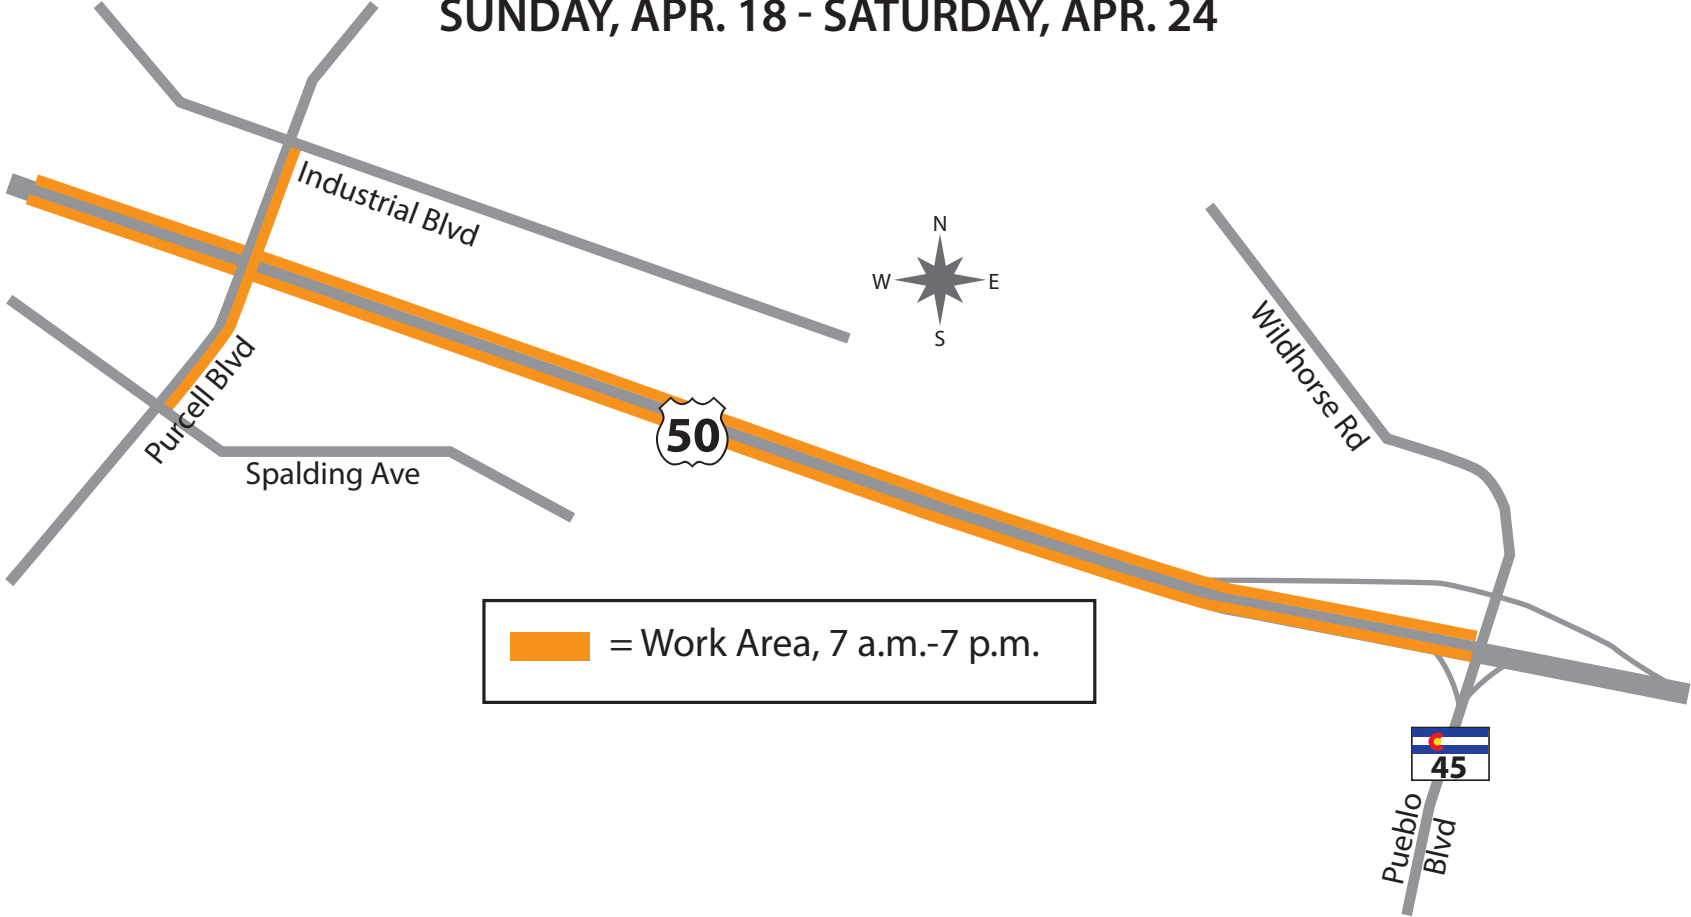

SUNDAY, APR. 18 - SATURDAY, APR. 24

 = Work Area, 7 a.m.-7 p.m.