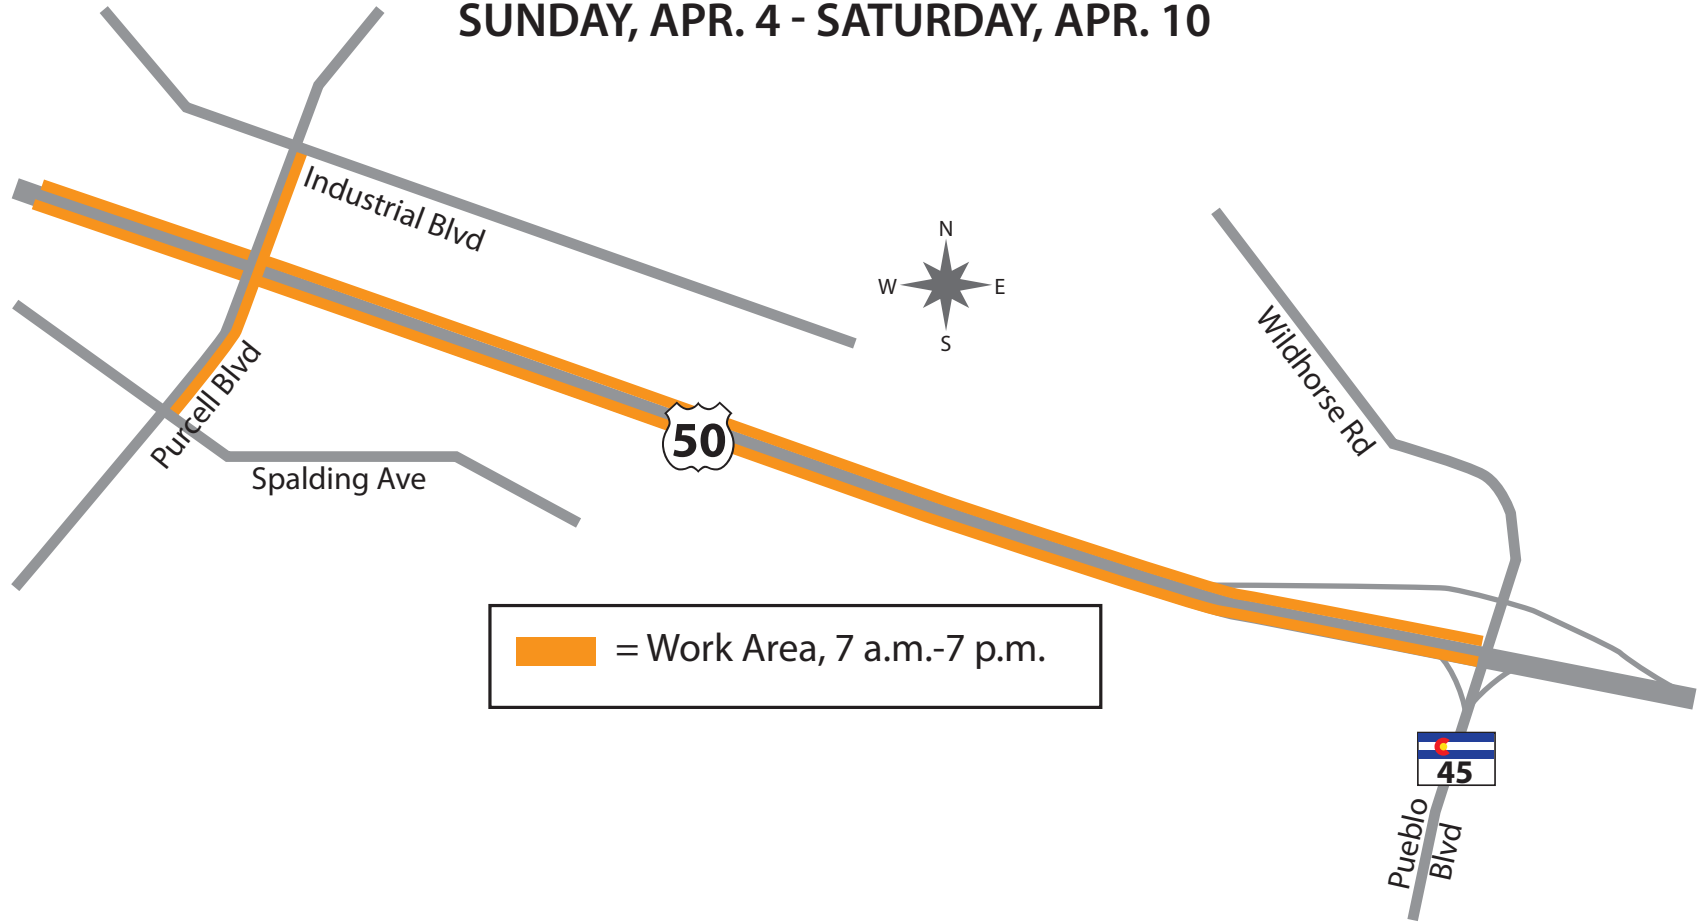

SUNDAY, APR. 4 - SATURDAY, APR. 10

 = Work Area, 7 a.m.-7 p.m.