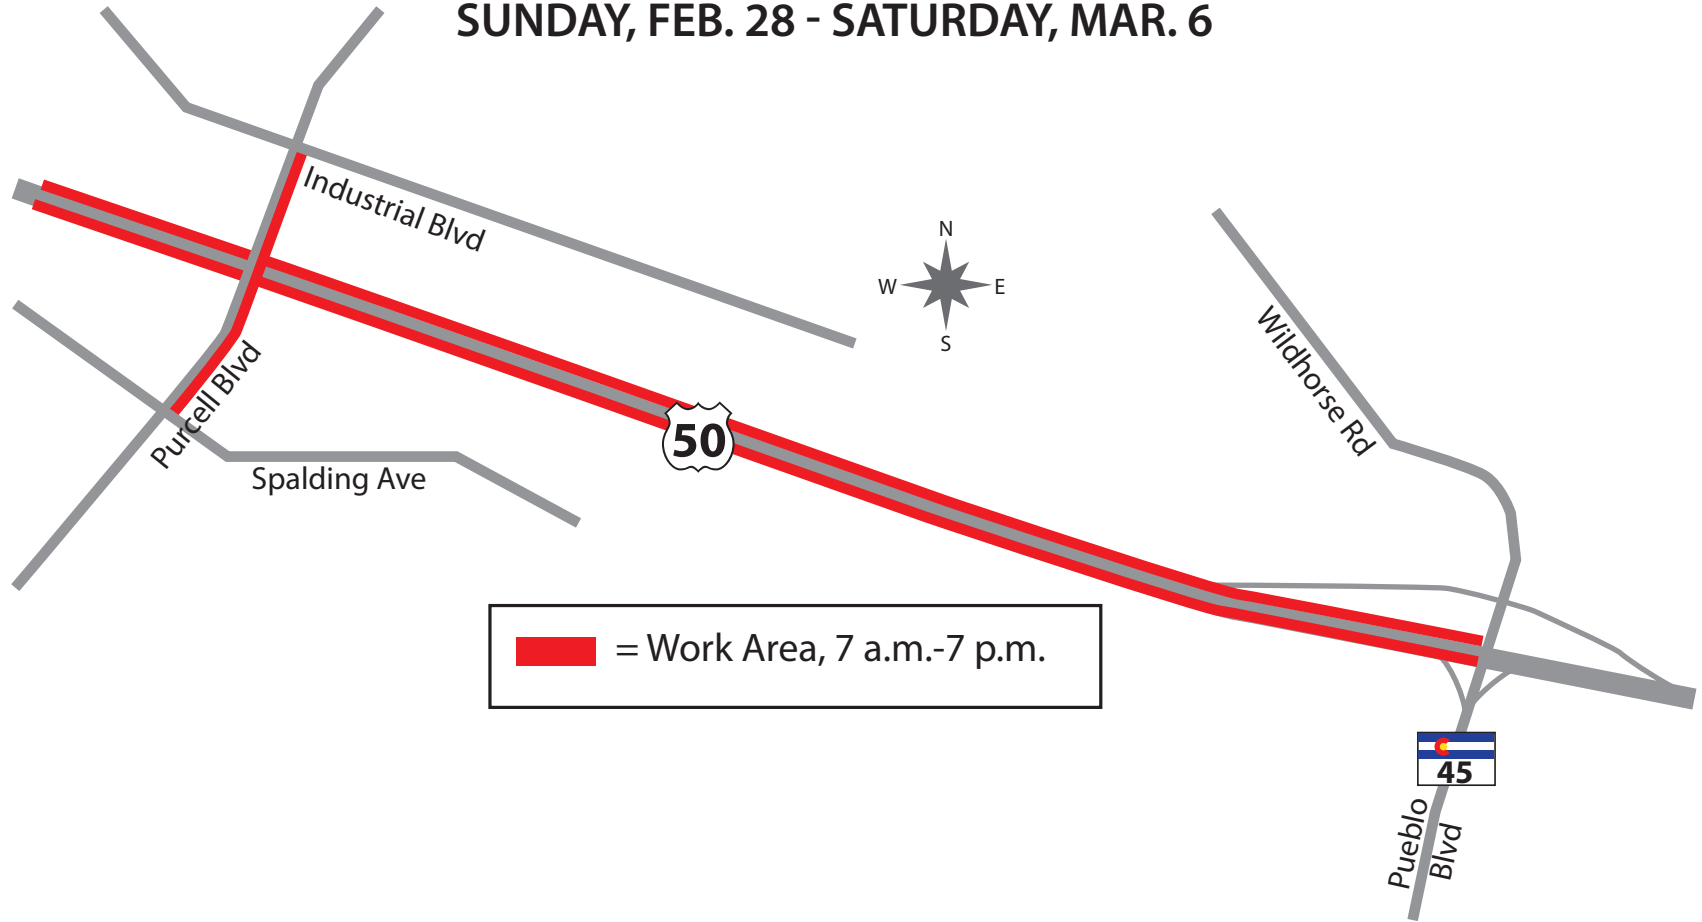

SUNDAY, FEB. 28 - SATURDAY, MAR. 6

 = Work Area, 7 a.m.-7 p.m.