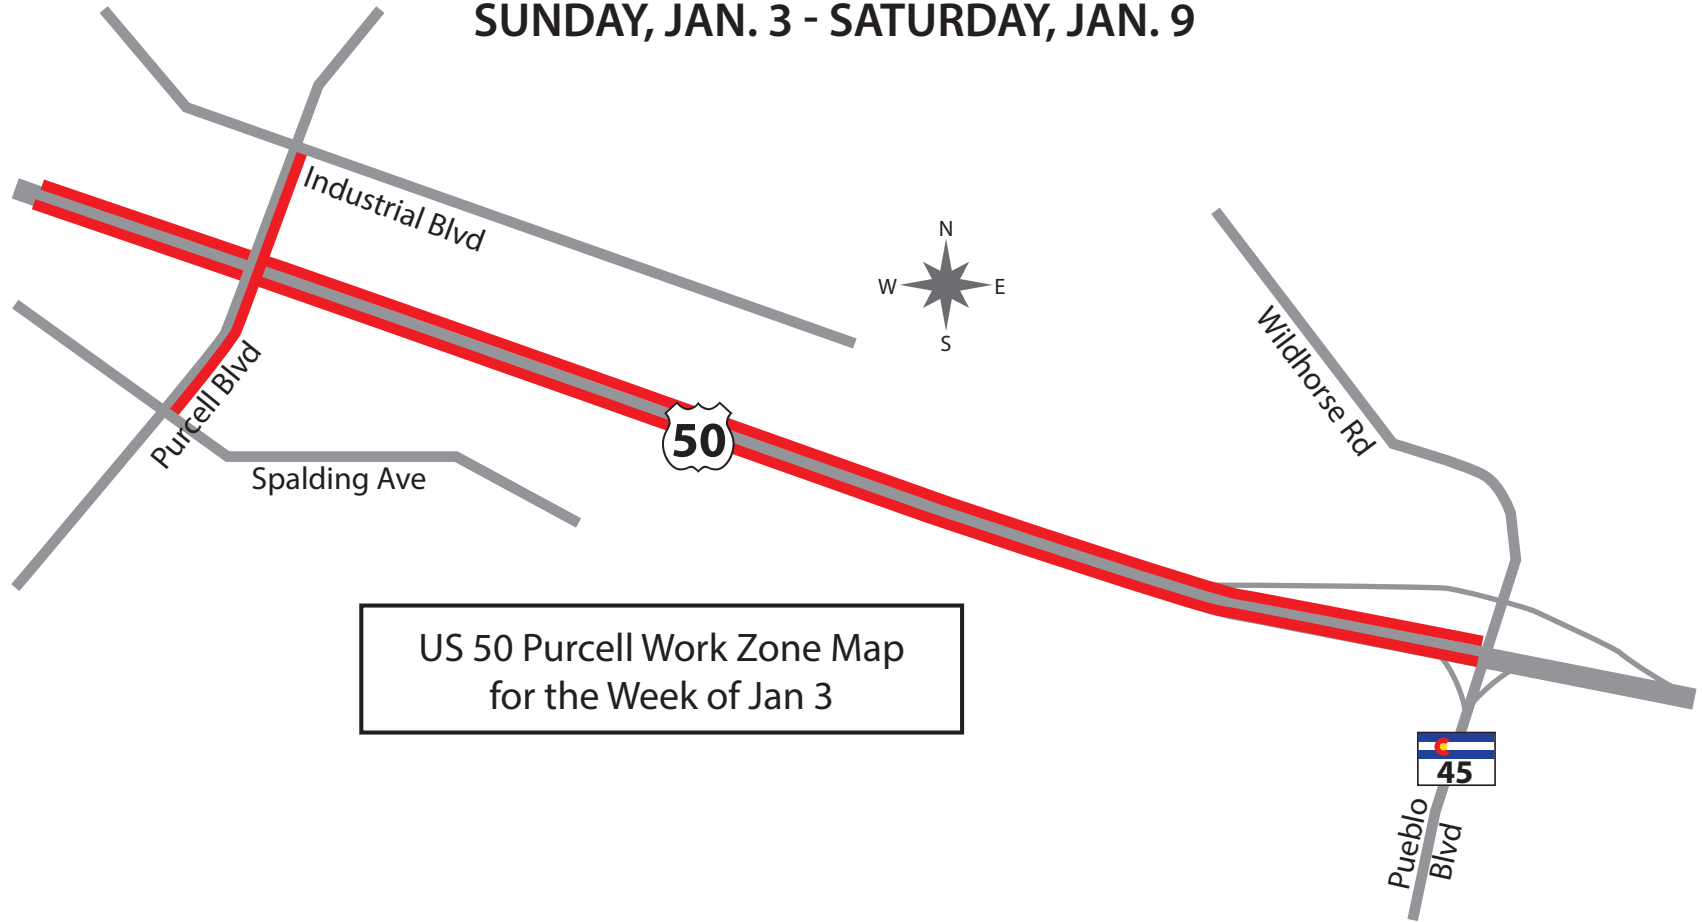

SUNDAY, JAN. 3 - SATURDAY, JAN. 9

US 50 Purcell Work Zone Map  
for the Week of Jan 3